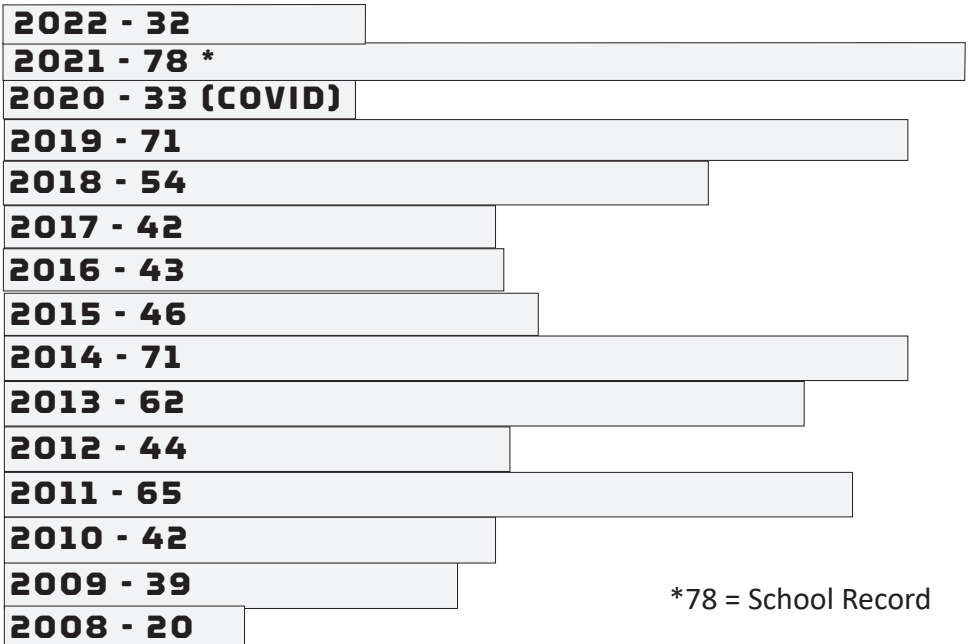

*=School Record of SEC series won in single season

KENTUCKY HOME RUN TRACKER UNDER COACH KRISTINE HIMES

*78 = School Record