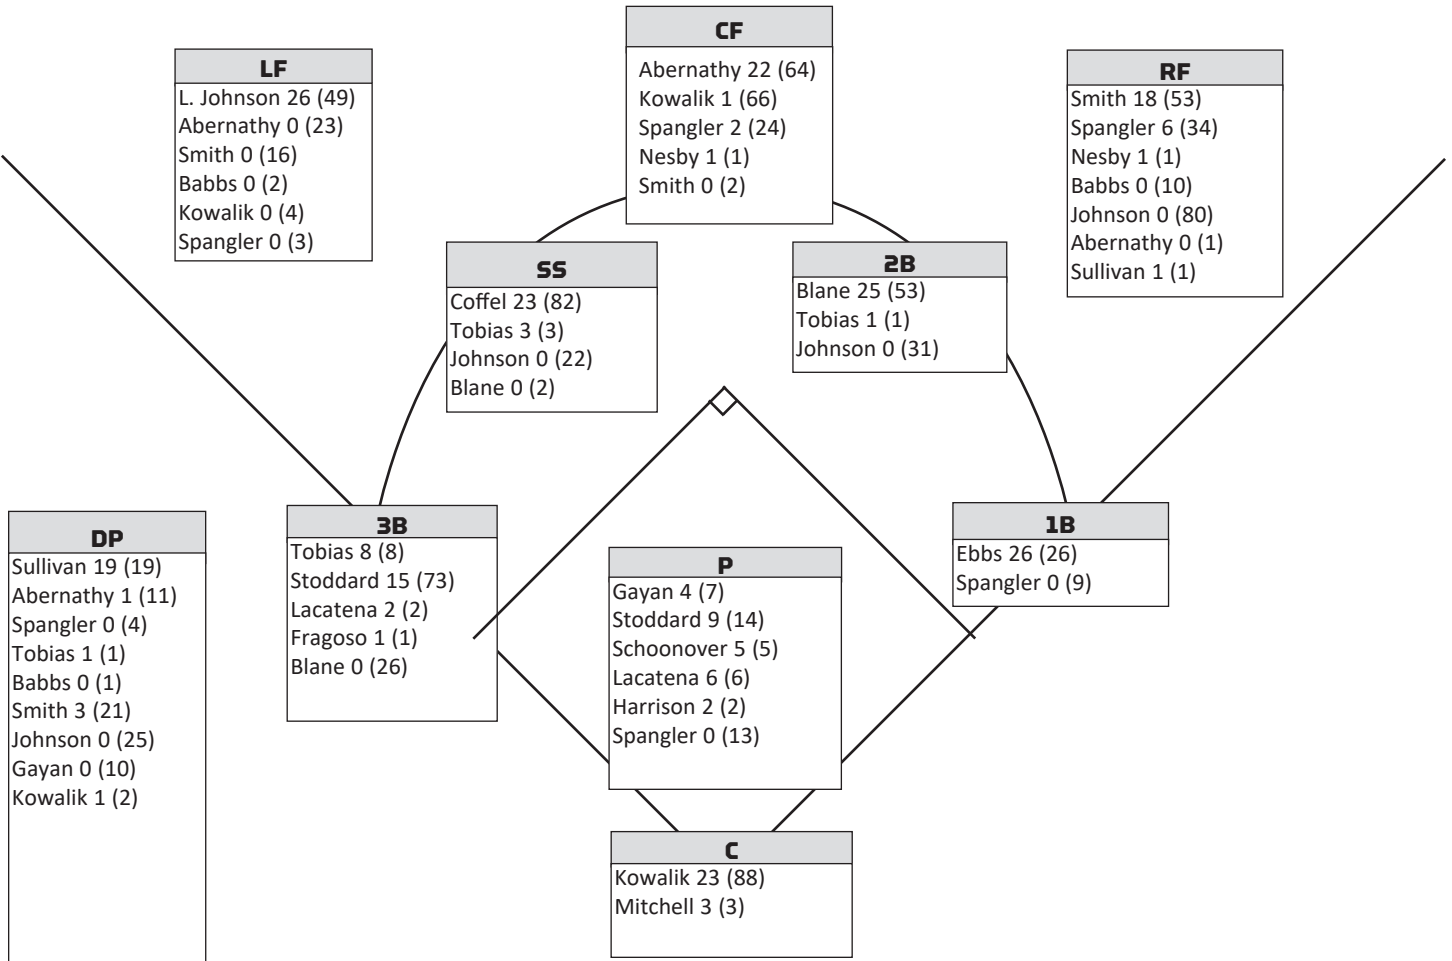

2022 KENTUCKY SOFTBALL | WEEK 7 | VS #18 AUBURN

2022 STARTS BY BATTING ORDER

Player	1	2	3	4	5	6	7	8	9
Renee Abernathy	.	.	.	1	10	5	2	.	.
Jaci Babbs	.	.	.	.	.	.	.	.	.
Emmy Blane	.	.	.	.	1	9	10	5	.
Emma Boitnott	.	.	.	.	.	.	.	.	.
Erin Coffel	.	.	5	18	.	.	.	.	.
Taylor Ebbs	.	3	4	2	4	4	9	.	.
Ella Emmert	.	.	.	.	.	.	.	.	.
Victoria Fragoso	.	.	.	.	.	.	.	.	.
Izzy Harrison	.	.	.	.	.	.	.	.	.
Meeko Harrison	.	.	.	.	.	.	.	.	.
Lauren Johnson	.	12	14	.	.	.	.	.	.
Kayla Kowalik	25	.	.	.	.	.	.	.	.
Alexia Lacatena	.	.	.	.	.	.	.	2	2
Hallie Mitchell	.	.	.	.	.	.	.	1	2
Vanessa Nesby	.	.	.	.	.	.	.	.	1
Stephanie Schoonover	.	.	.	.	.	.	.	.	.
Rylea Smith	.	10	3	.	.	.	.	.	10
Tatum Spangler	.	.	.	.	.	1	2	1	5
Miranda Stoddard	.	.	.	.	3	1	3	11	3
Kennedy Sullivan	.	.	1	5	3	6	.	2	.
Erica Thulen	.	.	.	.	.	.	.	.	.
Margaret Tobias	.	1	.	.	.	.	.	4	4

STARTS BY POSITION IN 2022 (CAREER)