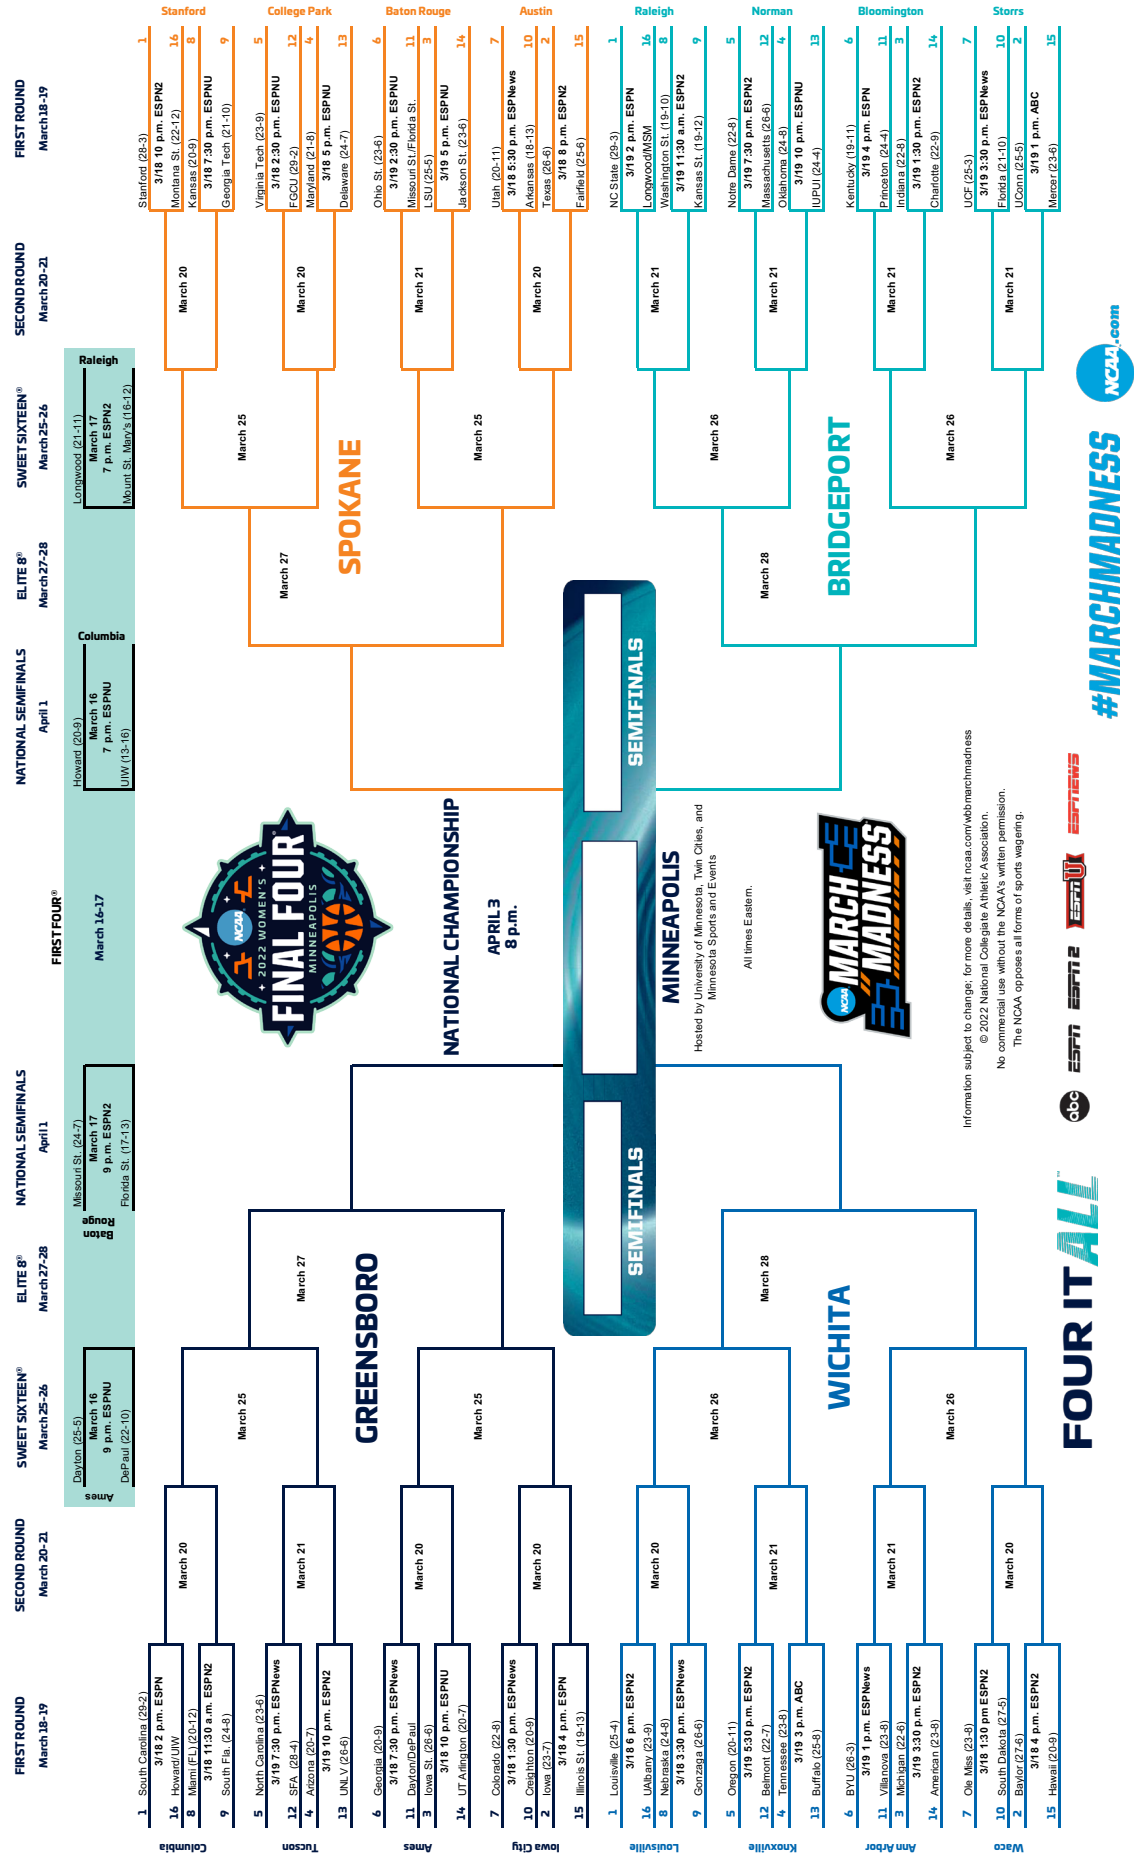

2022 NCAA DIVISION I WOMEN'S BASKETBALL CHAMPIONSHIP

NATIONAL CHAMPIONSHIP
APRIL 3
8 p.m.
Hosted by University of Minnesota, Twin Cities, and Minnesota Sports and Events
All Times Eastern.

Information subject to change; for more details, visit ncaa.com/web/marchmadness
© 2022 National Collegiate Athletic Association.
No commercial use without the NCAA's written permission.
The NCAA opposes all forms of sports wagering.

FOUR IT ALL

#MARCHMADNESS
NCAA.com