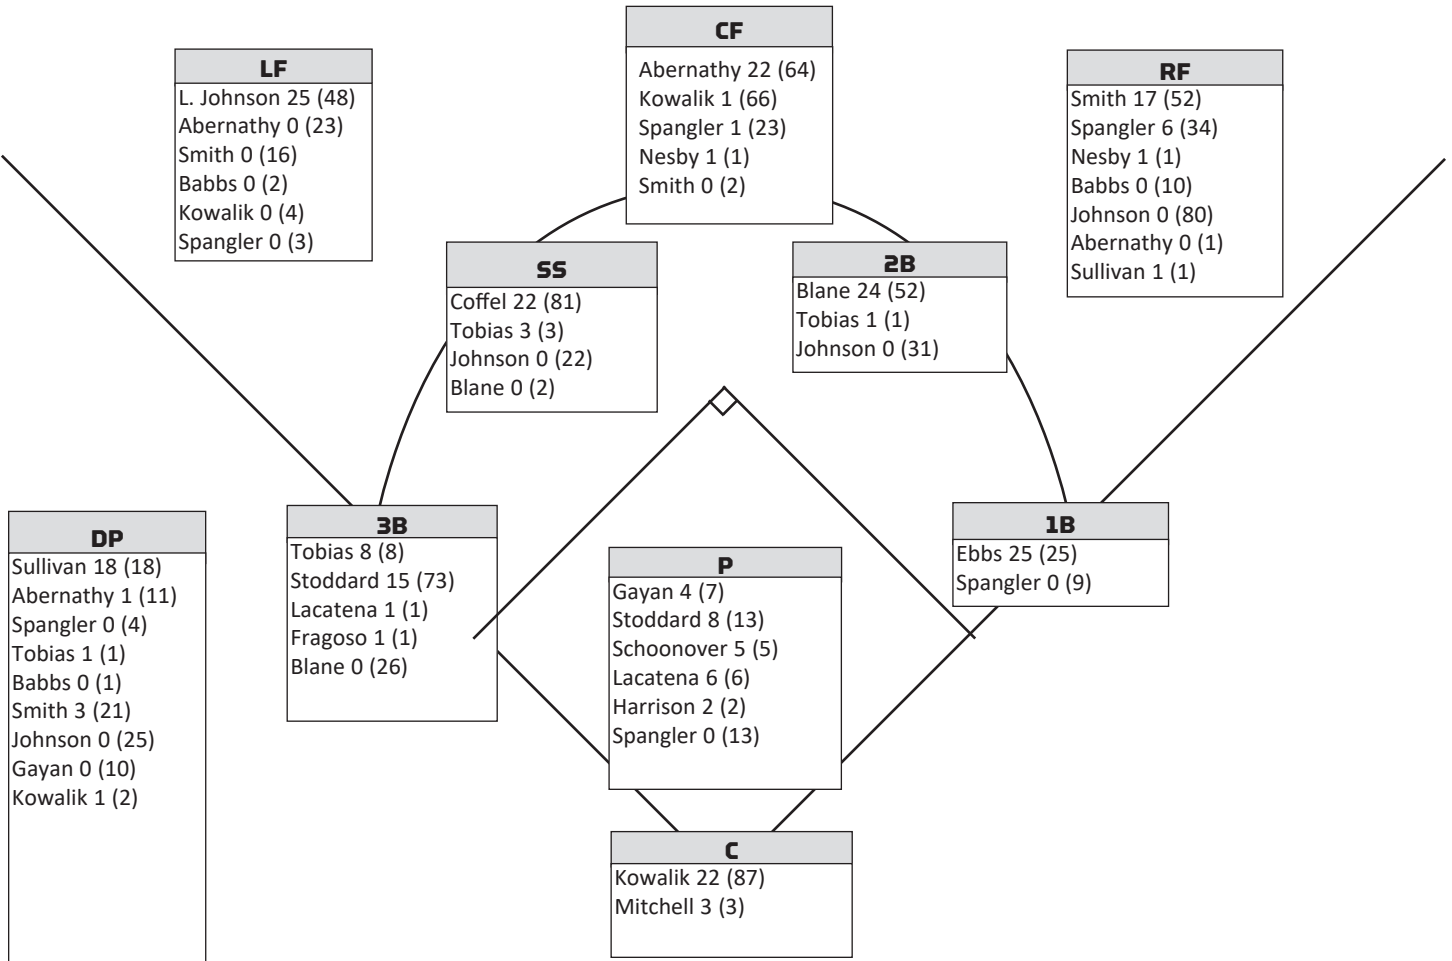

2022 KENTUCKY SOFTBALL | WEEK 7 | VS #1 OKLAHOMA

2022 STARTS BY BATTING ORDER

Player	1	2	3	4	5	6	7	8	9
Renee Abernathy	.	.	.	1	10	5	2	.	.
Jaci Babbs	.	.	.	.	.	.	.	.	.
Emmy Blane	.	.	.	.	1	9	10	4	.
Emma Boitnott	.	.	.	.	.	.	.	.	.
Erin Coffel	.	.	5	17	.	.	.	.	.
Taylor Ebbs	.	3	4	2	4	4	8	.	.
Ella Emmert	.	.	.	.	.	.	.	.	.
Victoria Fragoso	.	.	.	.	.	.	.	.	.
Izzy Harrison	.	.	.	.	.	.	.	.	.
Meeko Harrison	.	.	.	.	.	.	.	.	.
Lauren Johnson	.	11	14	.	.	.	.	.	.
Kayla Kowalik	24	.	.	.	.	.	.	.	.
Alexia Lacatena	.	.	.	.	.	.	.	2	2
Hallie Mitchell	.	.	.	.	.	.	.	1	2
Vanessa Nesby	.	.	.	.	.	.	.	.	1
Stephanie Schoonover	.	.	.	.	.	.	.	.	.
Rylea Smith	.	10	3	.	.	.	.	.	9
Tatum Spangler	.	.	.	.	.	.	2	1	5
Miranda Stoddard	.	.	.	.	2	1	3	11	3
Kennedy Sullivan	.	.	.	5	3	6	.	2	.
Erica Thulen	.	.	.	.	.	.	.	.	.
Margaret Tobias	.	1	.	.	.	.	.	4	4

STARTS BY POSITION IN 2022 (CAREER)