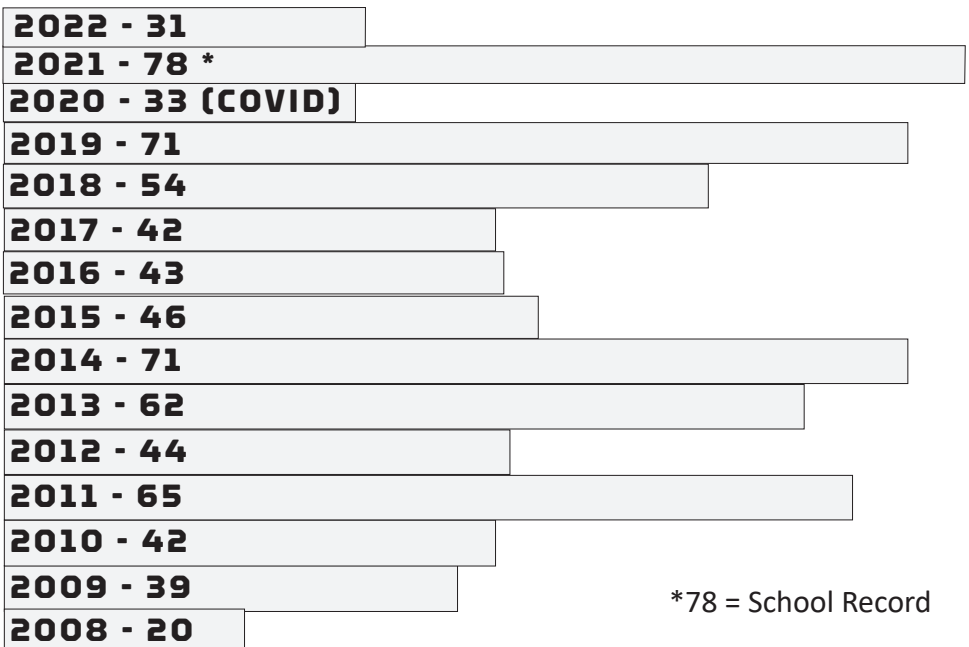

*=School Record of SEC series won in single season

KENTUCKY HOME RUN TRACKER UNDER COACH KRISTINE HIMES

*78 = School Record