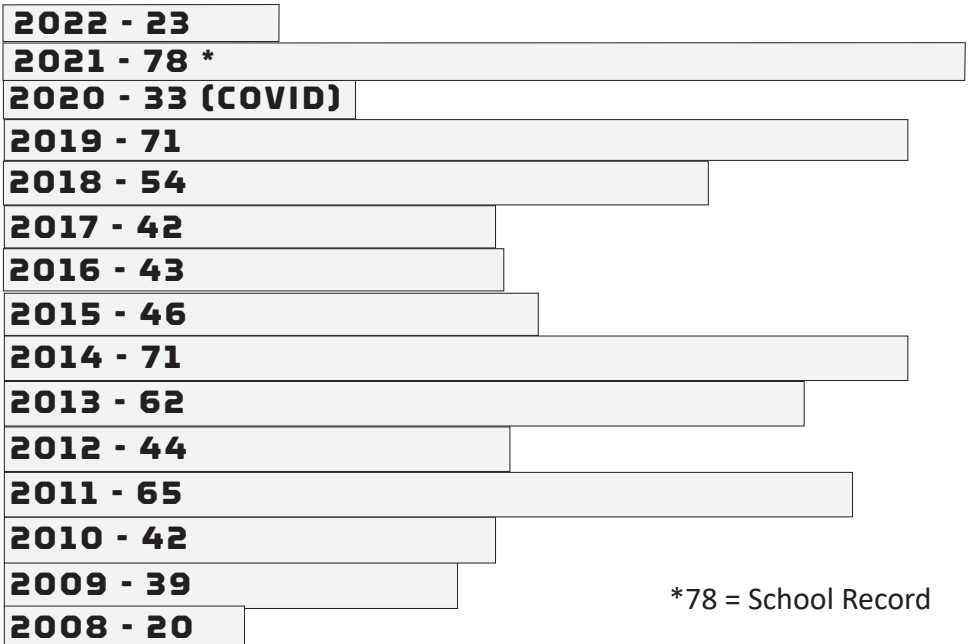

*=School Record of SEC series won in single season

KENTUCKY HOME RUN TRACKER UNDER COACH KRISTINE HIMES

*78 = School Record