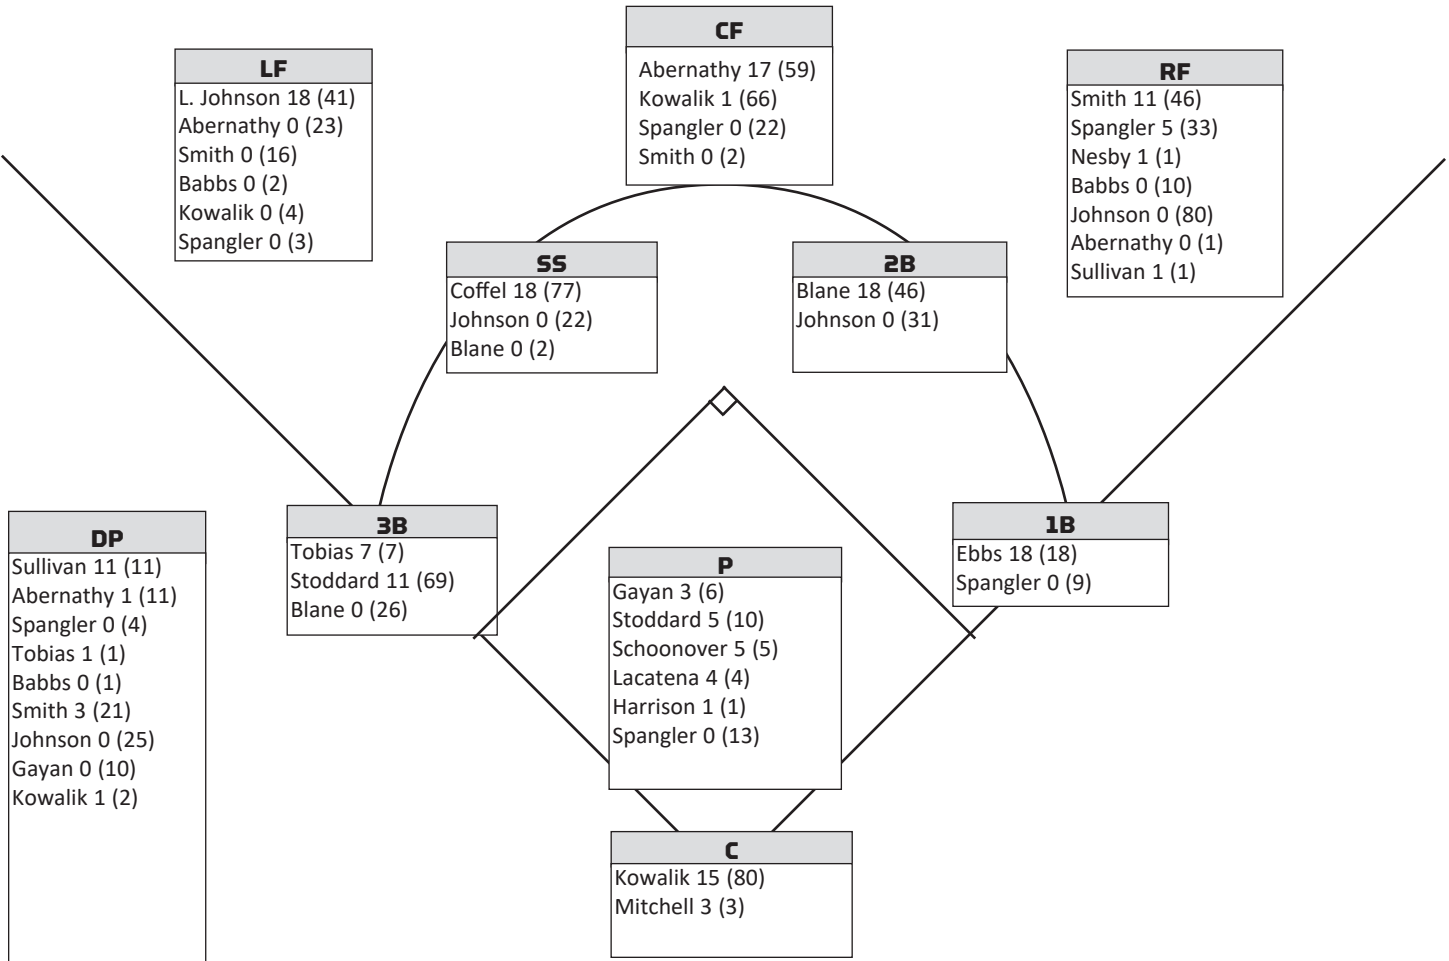

2022 STARTS BY BATTING ORDER

Player	1	2	3	4	5	6	7	8	9
Renee Abernathy	.	.	.	1	11	5	1	.	.
Jaci Babbs	.	.	.	.	.	.	.	.	.
Emmy Blane	.	.	.	.	1	6	8	3	.
Emma Boitnott	.	.	.	.	.	.	.	.	.
Erin Coffel	.	.	4	14	.	.	.	.	.
Taylor Ebbs	.	3	.	2	4	1	8	.	.
Ella Emmert	.	.	.	.	.	.	.	.	.
Victoria Fragoso	.	.	.	.	.	.	.	.	.
Izzy Harrison	.	.	.	.	.	.	.	.	.
Meeko Harrison	.	.	.	.	.	.	.	.	.
Lauren Johnson	.	5	13	.	.	.	.	.	.
Kayla Kowalik	17	.	.	.	.	.	.	.	.
Alexia Lacatena	.	.	.	.	.	.	.	1	2
Hallie Mitchell	.	.	.	.	.	.	.	1	2
Vanessa Nesby	.	.	.	.	.	.	.	.	1
Stephanie Schoonover	.	.	.	.	.	.	.	.	.
Rylea Smith	.	9	1	.	.	.	.	.	5
Tatum Spangler	.	.	.	.	.	.	1	1	4
Miranda Stoddard	.	.	.	.	.	1	.	10	2
Kennedy Sullivan	.	.	.	1	2	5	.	2	.
Erica Thulen	.	.	.	.	.	.	.	.	.
Margaret Tobias	.	1	.	.	.	.	.	.	3

STARTS BY POSITION IN 2022 (CAREER)