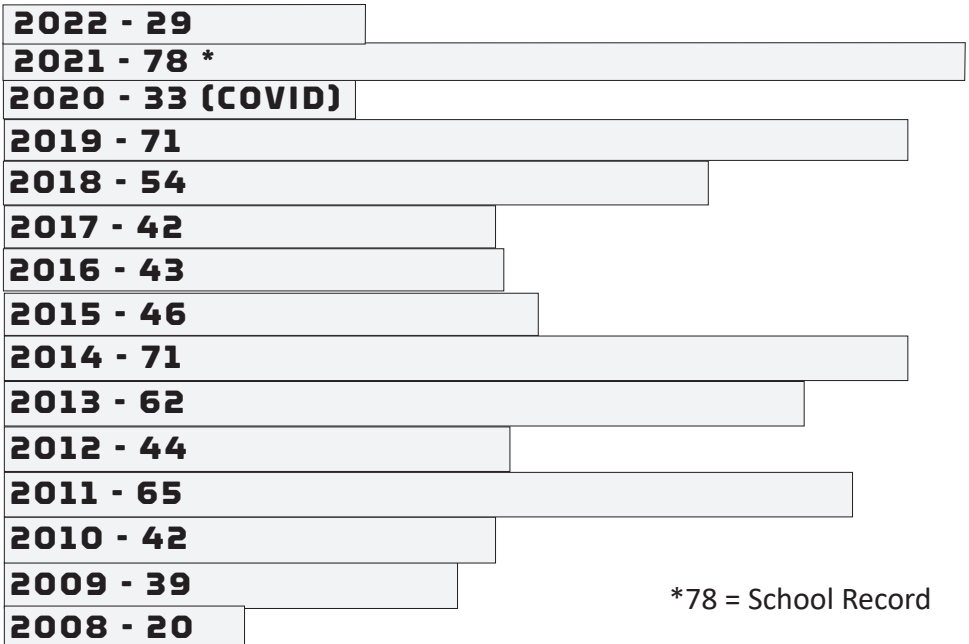

*=School Record of SEC series won in single season

KENTUCKY HOME RUN TRACKER UNDER COACH KRISTINE HIMES

*78 = School Record