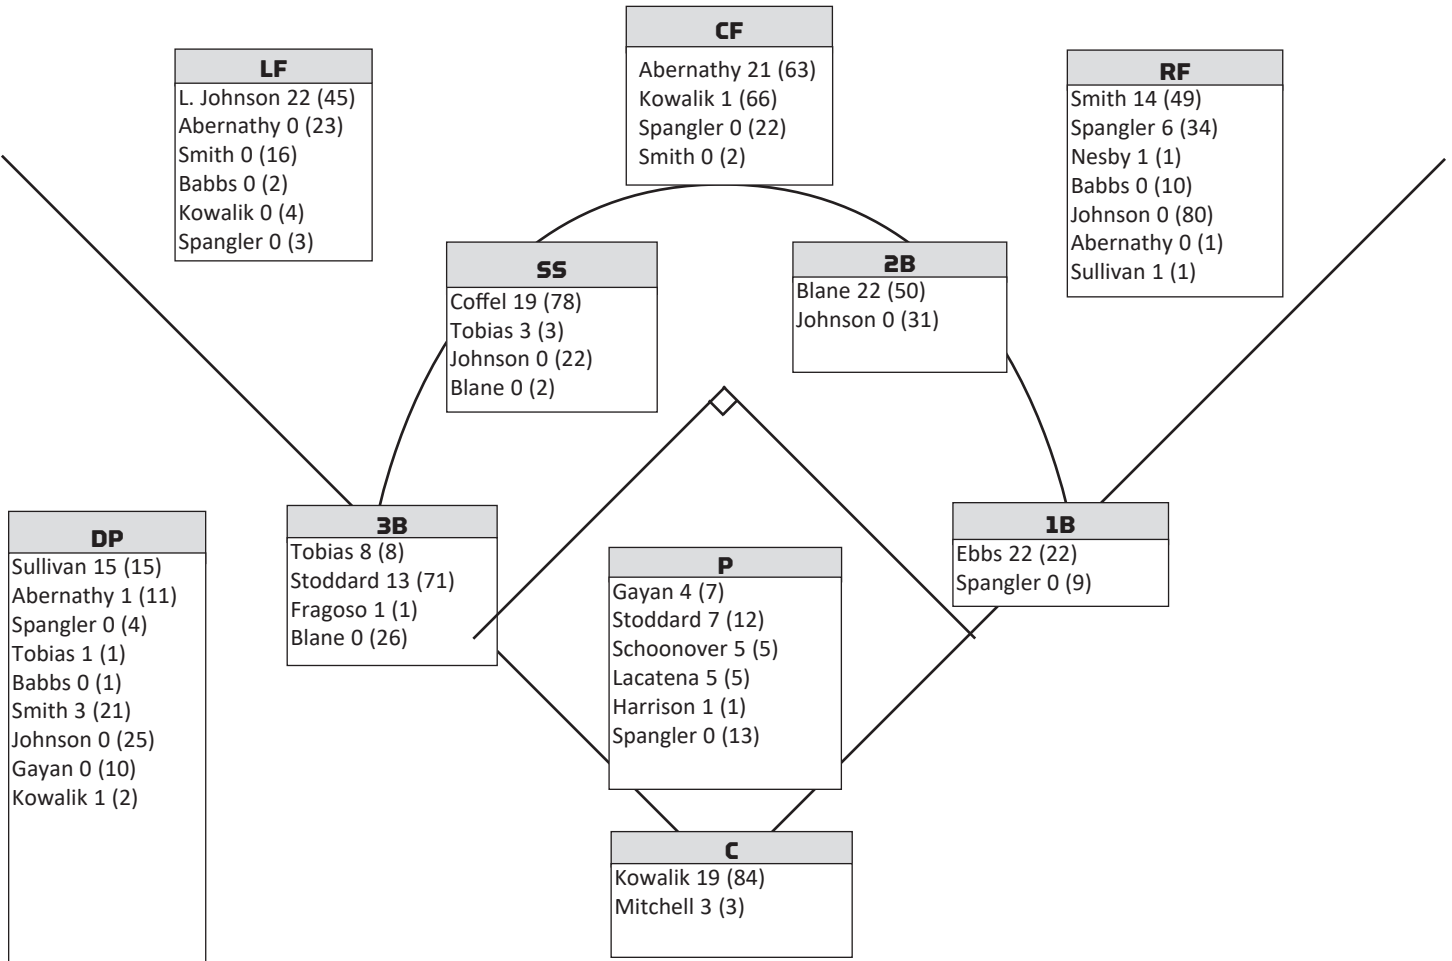

2022 STARTS BY BATTING ORDER

Player	1	2	3	4	5	6	7	8	9
Renee Abernathy	.	.	.	1	10	5	1	.	.
Jaci Babbs	.	.	.	.	.	.	.	.	.
Emmy Blane	.	.	.	.	1	9	9	3	.
Emma Boitnott	.	.	.	.	.	.	.	.	.
Erin Coffel	.	.	5	14	.	.	.	.	.
Taylor Ebbs	.	3	3	2	4	2	8	.	.
Ella Emmert	.	.	.	.	.	.	.	.	.
Victoria Fragoso	.	.	.	.	.	.	.	.	.
Izzy Harrison	.	.	.	.	.	.	.	.	.
Meeko Harrison	.	.	.	.	.	.	.	.	.
Lauren Johnson	.	9	13	.	.	.	.	.	.
Kayla Kowalik	21	.	.	.	.	.	.	.	.
Alexia Lacatena	.	.	.	.	.	.	.	1	2
Hallie Mitchell	.	.	.	.	.	.	.	1	2
Vanessa Nesby	.	.	.	.	.	.	.	.	1
Stephanie Schoonover	.	.	.	.	.	.	.	.	.
Rylea Smith	.	9	1	.	.	.	.	.	8
Tatum Spangler	.	.	.	.	.	.	1	1	4
Miranda Stoddard	.	.	.	.	.	1	3	11	2
Kennedy Sullivan	.	.	.	5	2	5	.	2	.
Erica Thulen	.	.	.	.	.	.	.	.	.
Margaret Tobias	.	1	.	.	.	.	.	3	4

STARTS BY POSITION IN 2022 (CAREER)