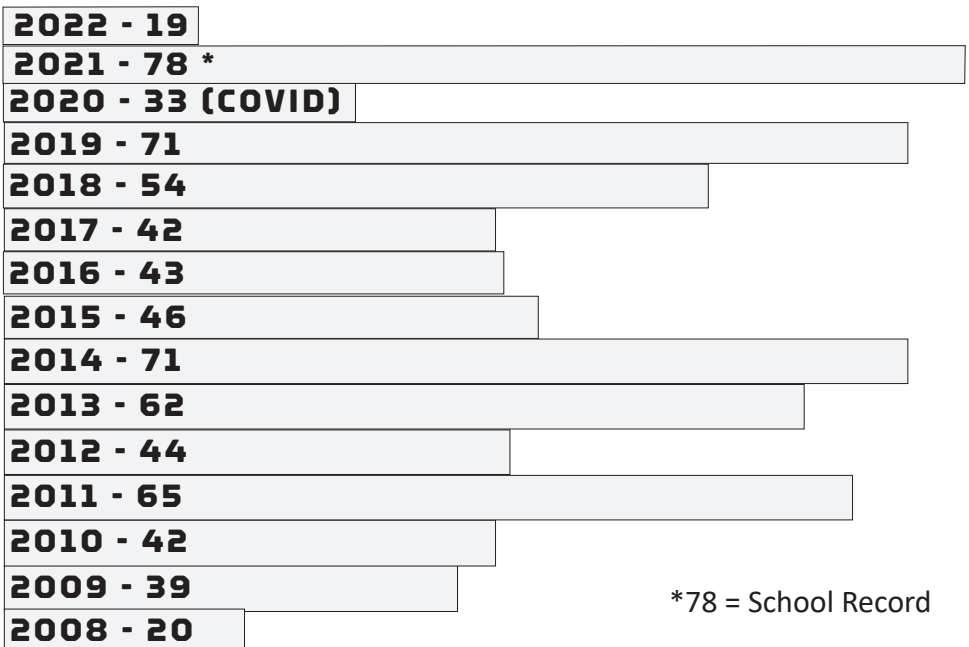

*=School Record of SEC series won in single season

KENTUCKY HOME RUN TRACKER UNDER COACH KRISTINE HIMES

*78 = School Record