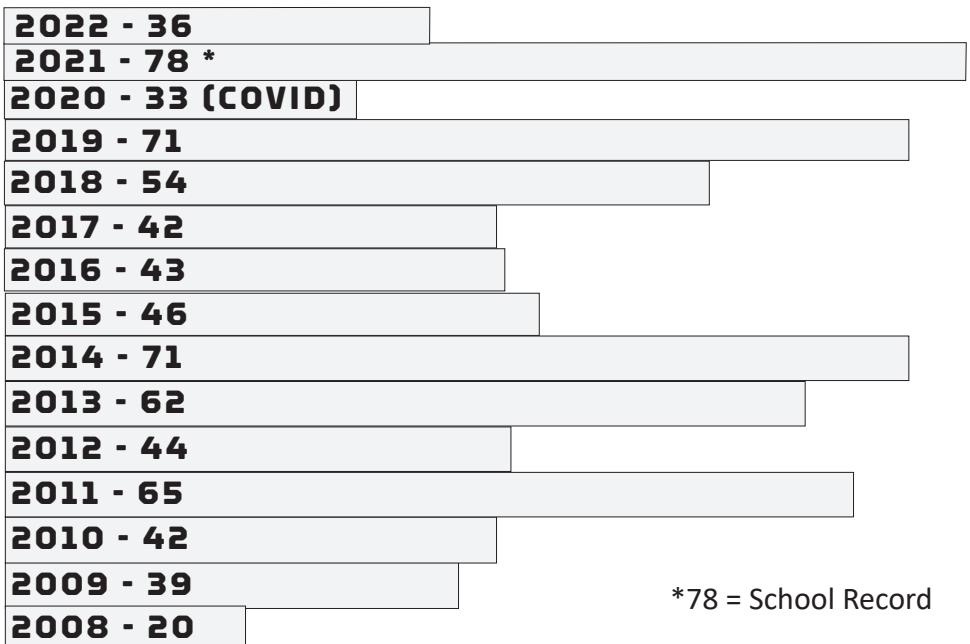

*=School Record of SEC series won in single season

KENTUCKY HOME RUN TRACKER UNDER COACH KRISTINE HIMES

*78 = School Record