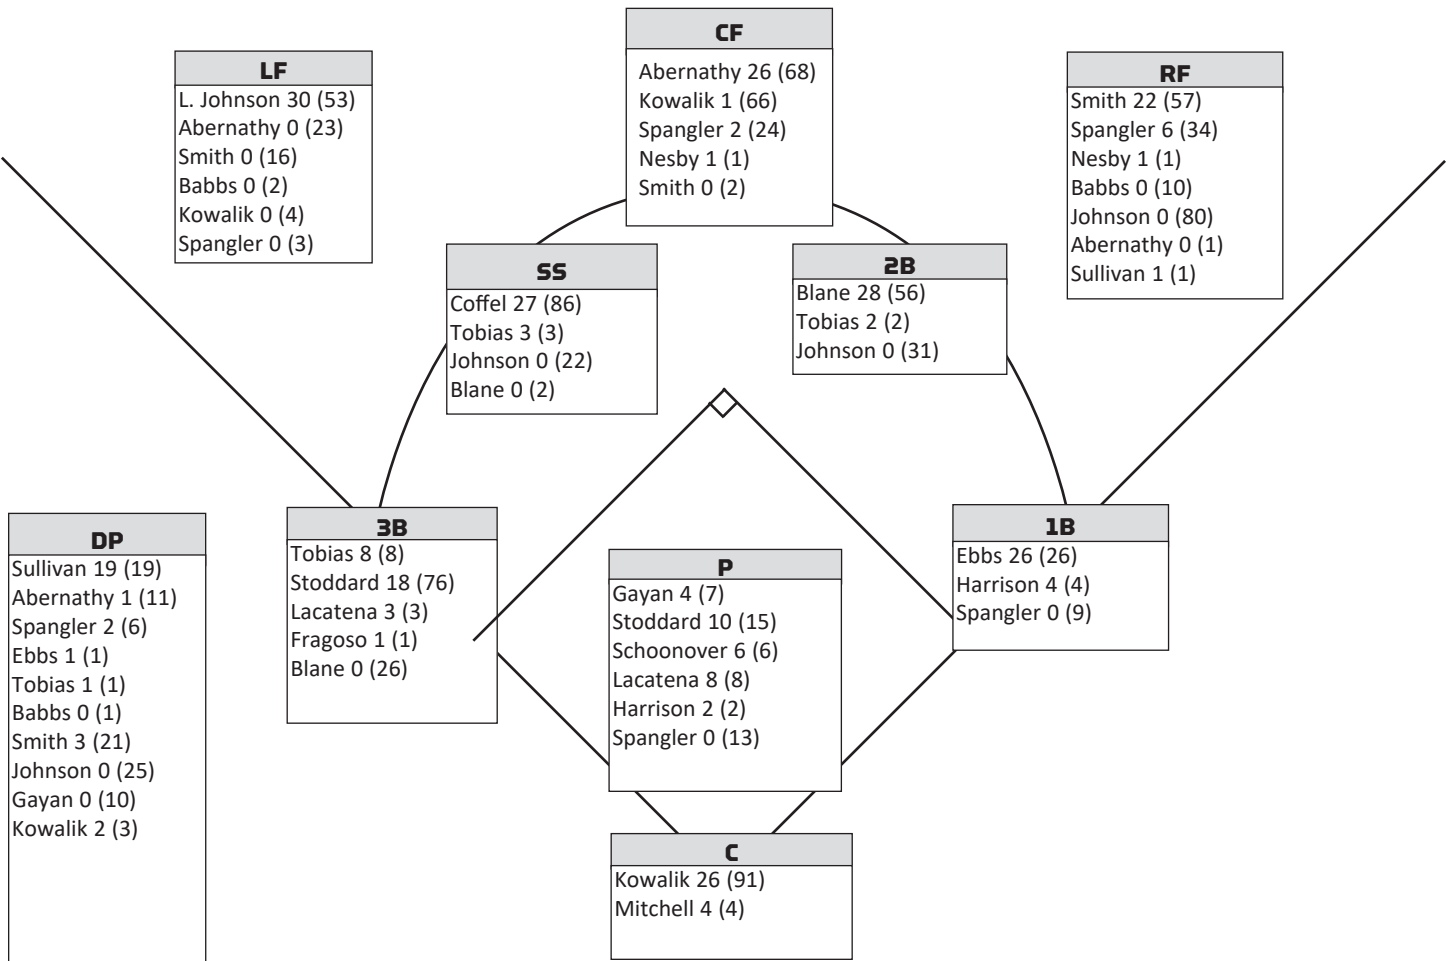

2022 STARTS BY BATTING ORDER

Player	1	2	3	4	5	6	7	8	9
Renee Abernathy	.	.	.	3	12	5	2	.	.
Jaci Babbs	.	.	.	.	.	.	.	.	.
Emmy Blane	.	.	.	.	1	9	10	8	.
Emma Boitnott	.	.	.	.	.	.	.	.	.
Erin Coffel	.	.	7	20	.	.	.	.	.
Taylor Ebbs	.	3	4	2	4	4	9	.	1
Ella Emmert	.	.	.	.	.	.	.	.	.
Victoria Fragoso	.	.	.	.	.	.	.	.	.
Izzy Harrison	.	.	.	.	.	.	.	.	.
Meeko Harrison	.	.	.	.	1	.	3	.	.
Lauren Johnson	.	12	16	.	1	.	.	.	1
Kayla Kowalik	29	.	.	.	.	.	.	.	.
Alexia Lacatena	.	.	.	.	.	.	.	3	2
Hallie Mitchell	.	.	.	.	.	.	.	1	2
Vanessa Nesby	.	.	.	.	.	.	.	.	1
Stephanie Schoonover	.	.	.	.	.	.	.	.	.
Rylea Smith	.	14	3	.	.	.	.	.	10
Tatum Spangler	.	.	.	.	.	1	3	1	6
Miranda Stoddard	.	.	.	.	3	5	3	11	3
Kennedy Sullivan	.	.	1	5	3	6	.	2	.
Erica Thulen	.	.	.	.	.	.	.	.	.
Margaret Tobias	.	1	.	.	.	.	.	4	5

STARTS BY POSITION IN 2022 (CAREER)