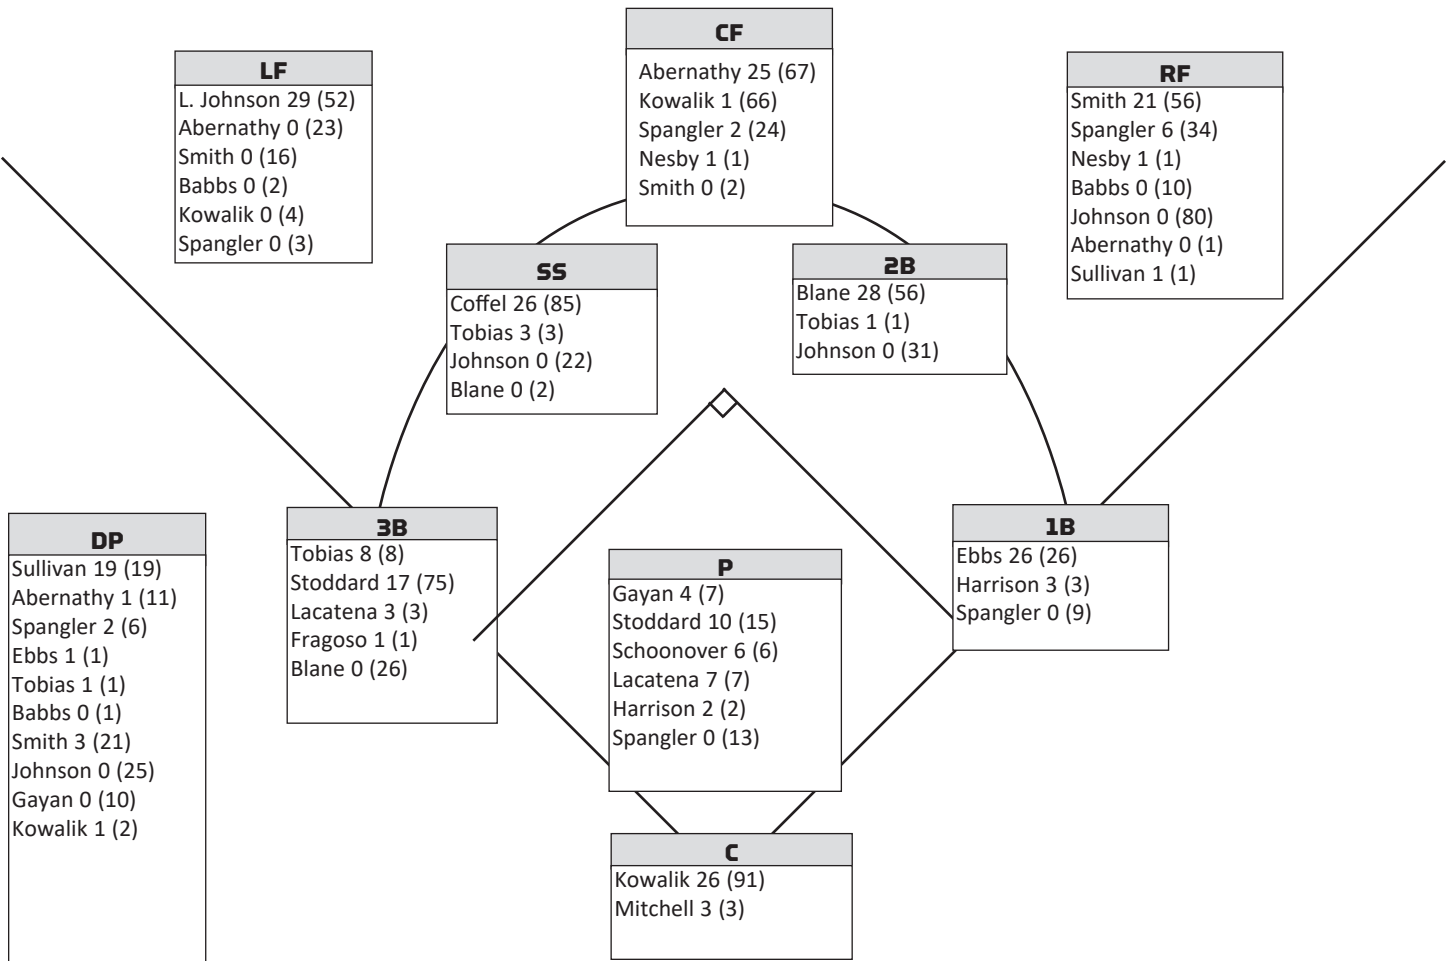

2022 KENTUCKY SOFTBALL | WEEK 8 | OHIO STATE

2022 STARTS BY BATTING ORDER

Player	1	2	3	4	5	6	7	8	9
Renee Abernathy	.	.	.	2	12	5	2	.	.
Jaci Babbs	.	.	.	.	.	.	.	.	.
Emmy Blane	.	.	.	.	1	9	10	8	.
Emma Boitnott	.	.	.	.	.	.	.	.	.
Erin Coffel	.	.	6	20	.	.	.	.	.
Taylor Ebbs	.	3	4	2	4	4	9	.	1
Ella Emmert	.	.	.	.	.	.	.	.	.
Victoria Fragoso	.	.	.	.	.	.	.	.	.
Izzy Harrison	.	.	.	.	.	.	.	.	.
Meeko Harrison	.	.	.	.	1	.	2	.	.
Lauren Johnson	.	12	16	.	.	.	.	.	1
Kayla Kowalik	28	.	.	.	.	.	.	.	.
Alexia Lacatena	.	.	.	.	.	.	.	2	2
Hallie Mitchell	.	.	.	.	.	.	.	1	2
Vanessa Nesby	.	.	.	.	.	.	.	.	1
Stephanie Schoonover	.	.	.	.	.	.	.	.	.
Rylea Smith	.	13	3	.	.	.	.	.	10
Tatum Spangler	.	.	.	.	.	1	3	1	6
Miranda Stoddard	.	.	.	.	3	4	3	11	3
Kennedy Sullivan	.	.	1	5	3	6	.	2	.
Erica Thulen	.	.	.	.	.	.	.	.	.
Margaret Tobias	.	1	.	.	.	.	.	4	4

STARTS BY POSITION IN 2022 (CAREER)