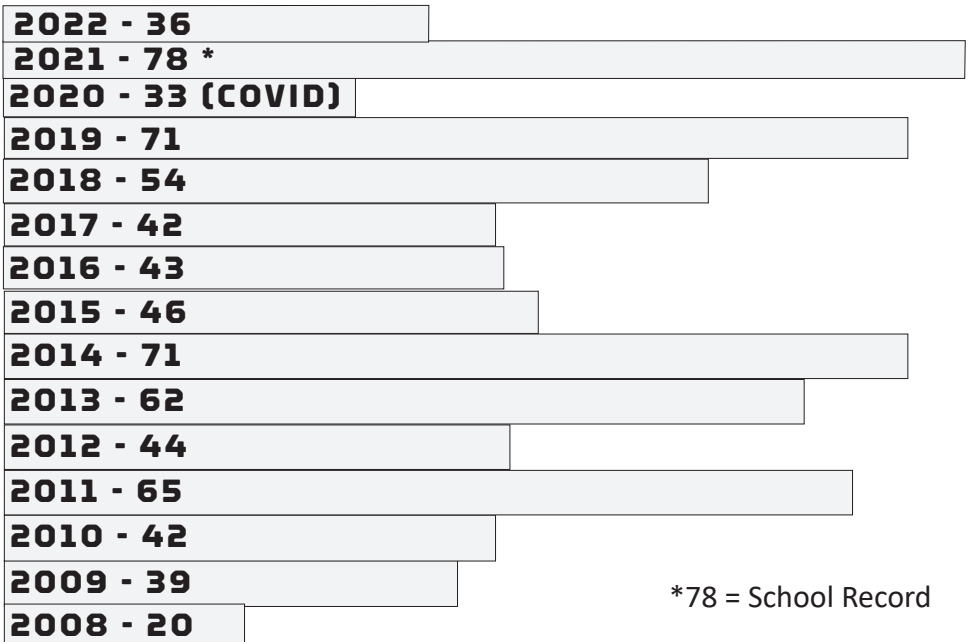

*=School Record of SEC series won in single season

KENTUCKY HOME RUN TRACKER UNDER COACH KRISTINE HIMES

*78 = School Record