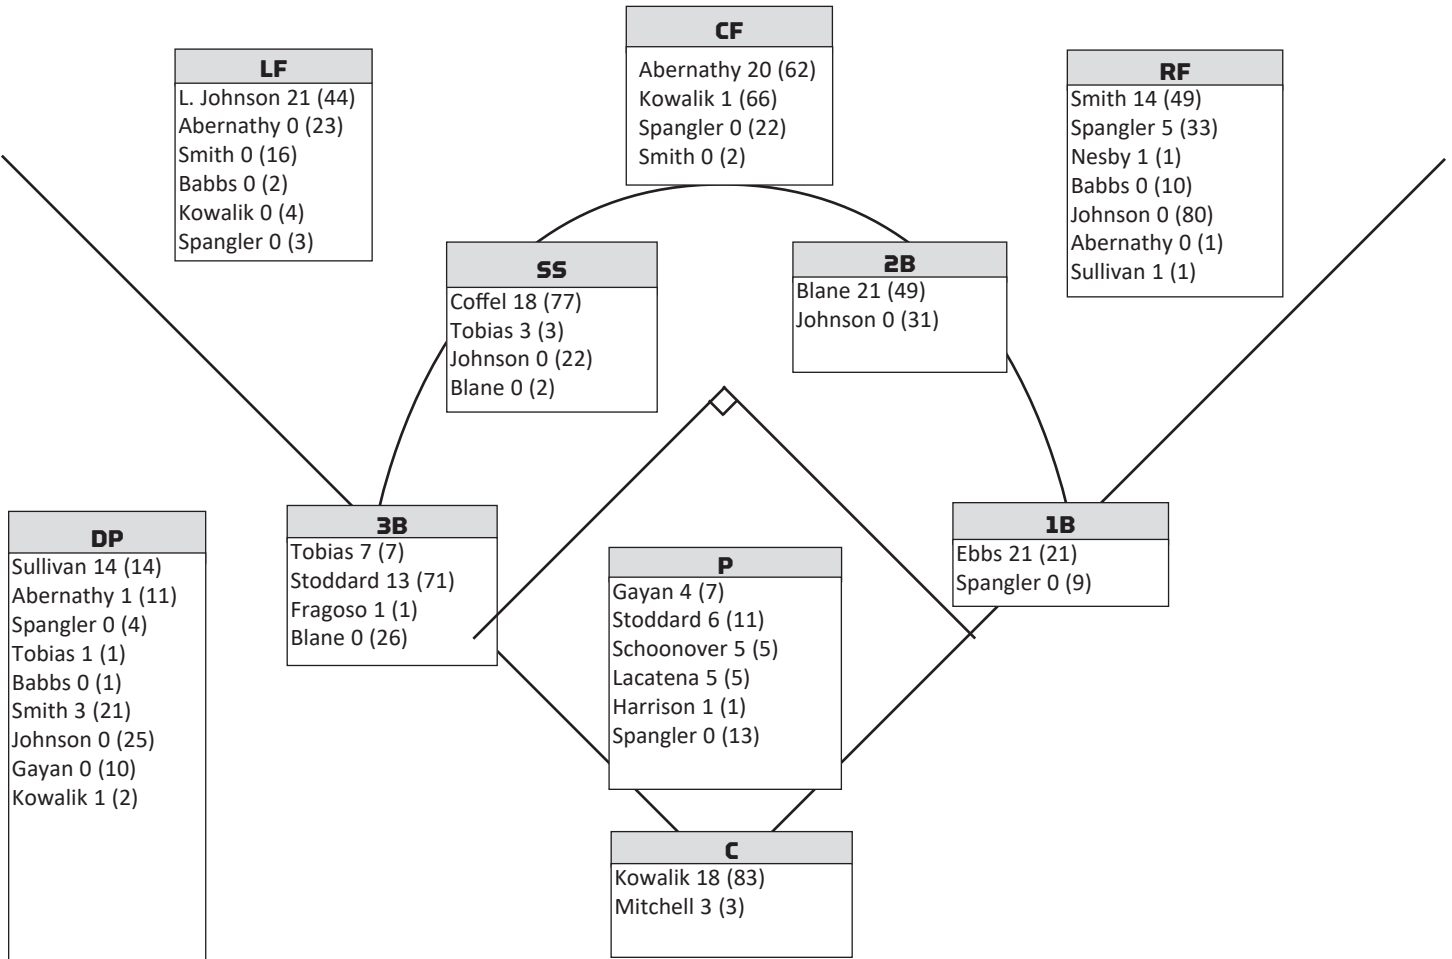

2022 KENTUCKY SOFTBALL | WEEK 6 | @ MIAMI

2022 STARTS BY BATTING ORDER

Player	1	2	3	4	5	6	7	8	9
Renee Abernathy	.	.	.	1	14	5	1	.	.
Jaci Babbs	.	.	.	.	.	.	.	.	.
Emmy Blane	.	.	.	.	1	9	8	3	.
Emma Boitnott	.	.	.	.	.	.	.	.	.
Erin Coffel	.	.	4	14	.	.	.	.	.
Taylor Ebbs	.	3	3	2	4	1	8	.	.
Ella Emmert	.	.	.	.	.	.	.	.	.
Victoria Fragoso	.	.	.	.	.	.	.	.	.
Izzy Harrison	.	.	.	.	.	.	.	.	.
Meeko Harrison	.	.	.	.	.	.	.	.	.
Lauren Johnson	.	8	13	.	.	.	.	.	.
Kayla Kowalik	20	.	.	.	.	.	.	.	.
Alexia Lacatena	.	.	.	.	.	.	.	1	2
Hallie Mitchell	.	.	.	.	.	.	.	1	2
Vanessa Nesby	.	.	.	.	.	.	.	.	1
Stephanie Schoonover	.	.	.	.	.	.	.	.	.
Rylea Smith	.	9	1	.	.	.	.	.	8
Tatum Spangler	.	.	.	.	.	.	1	1	4
Miranda Stoddard	.	.	.	.	.	1	3	10	2
Kennedy Sullivan	.	.	.	4	2	5	.	2	.
Erica Thulen	.	.	.	.	.	.	.	.	.
Margaret Tobias	.	1	.	.	.	.	.	3	3

STARTS BY POSITION IN 2022 (CAREER)