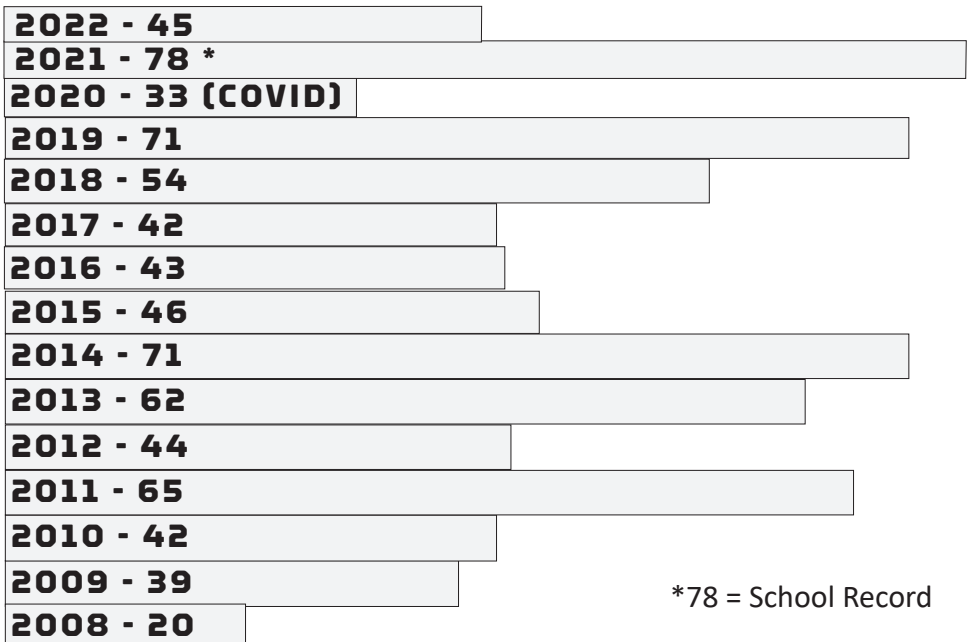

*=School Record of SEC series won in single season

KENTUCKY HOME RUN TRACKER UNDER COACH KRISTINE HIMES

*78 = School Record