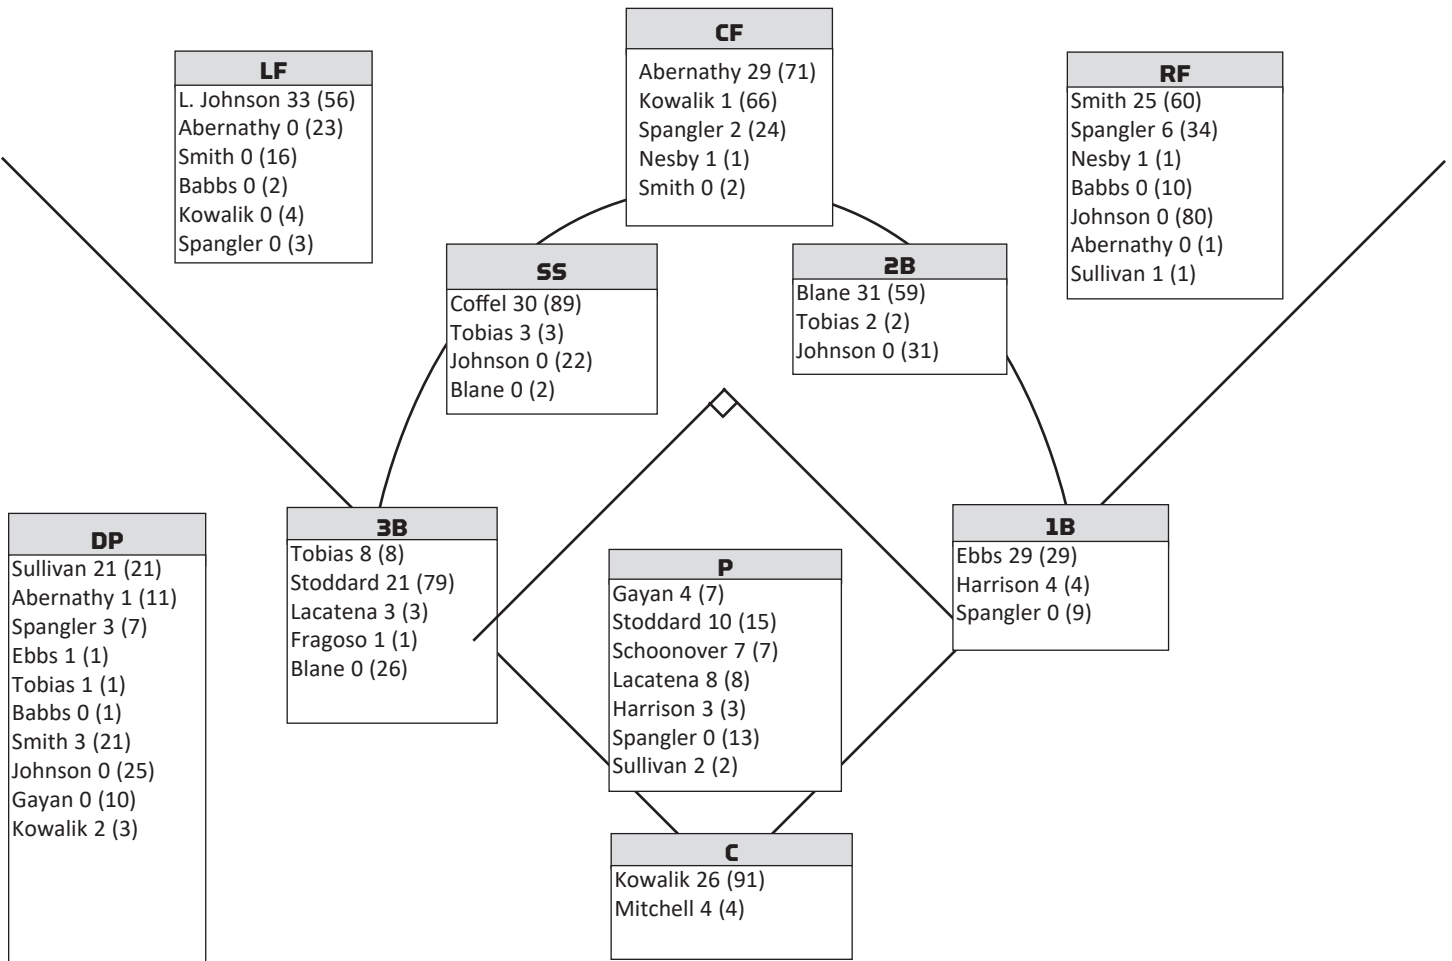

2022 KENTUCKY SOFTBALL | WEEK 9 | OLE MISS

2022 STARTS BY BATTING ORDER

Player	1	2	3	4	5	6	7	8	9
Renee Abernathy	.	.	.	6	12	5	2	.	.
Jaci Babbs	.	.	.	.	.	.	.	.	.
Emmy Blane	.	.	.	.	1	9	10	8	3
Emma Boitnott	.	.	.	.	.	.	.	.	.
Erin Coffel	1	.	9	20	.	.	.	.	.
Taylor Ebbs	.	3	4	2	4	4	11	2	1
Ella Emmert	.	.	.	.	.	.	.	.	.
Victoria Fragoso	.	.	.	.	.	.	.	.	.
Izzy Harrison	.	.	.	.	.	.	.	.	.
Meeko Harrison	.	.	.	.	1	.	3	.	.
Lauren Johnson	.	12	16	.	4	.	.	.	1
Kayla Kowalik	31	.	1	.	.	.	.	.	.
Alexia Lacatena	.	.	.	.	.	.	.	3	2
Hallie Mitchell	.	.	.	.	.	.	.	1	2
Vanessa Nesby	.	.	.	.	.	.	.	.	1
Stephanie Schoonover	.	.	.	.	.	.	.	.	.
Rylea Smith	.	17	3	.	.	.	.	.	10
Tatum Spangler	.	.	.	.	.	1	3	2	6
Miranda Stoddard	.	.	.	.	3	8	3	11	3
Kennedy Sullivan	.	.	1	5	3	6	1	2	.
Erica Thulen	.	.	.	.	.	.	.	.	.
Margaret Tobias	.	1	.	.	.	.	.	4	5

STARTS BY POSITION IN 2022 (CAREER)