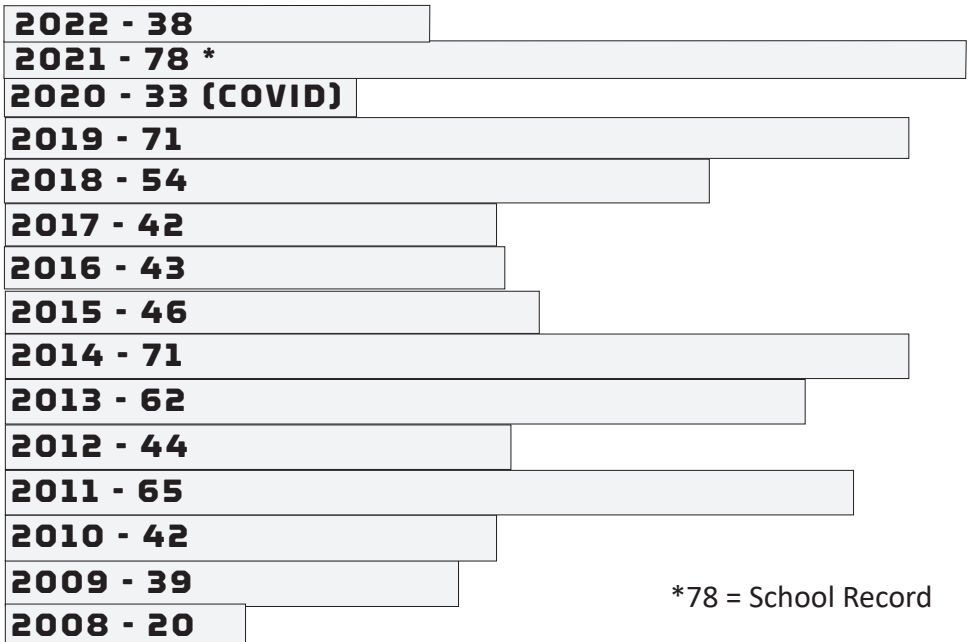

*=School Record of SEC series won in single season

KENTUCKY HOME RUN TRACKER UNDER COACH KRISTINE HIMES

*78 = School Record