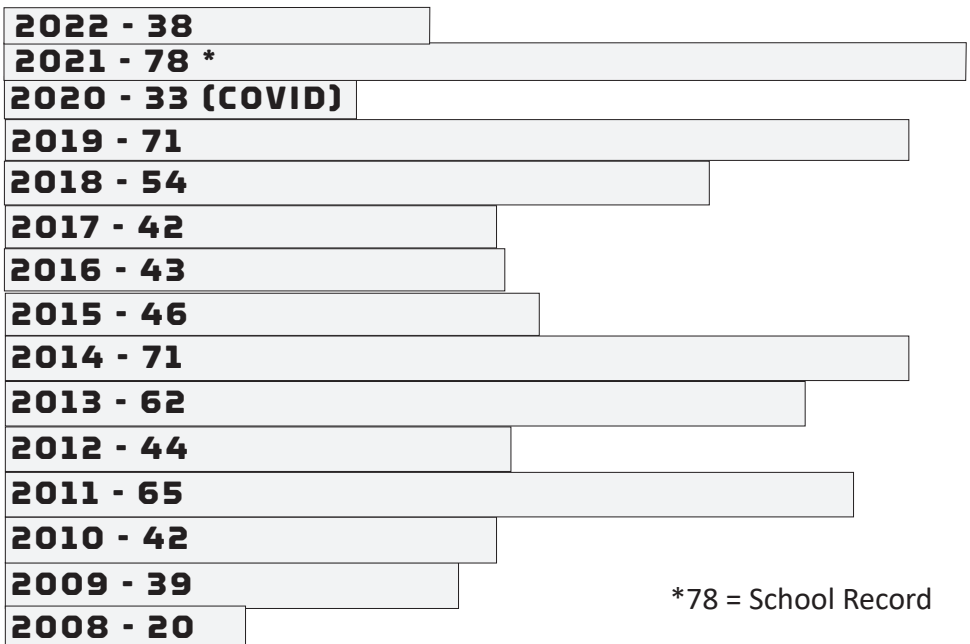

*=School Record of SEC series won in single season

KENTUCKY HOME RUN TRACKER UNDER COACH KRISTINE HIMES

*78 = School Record