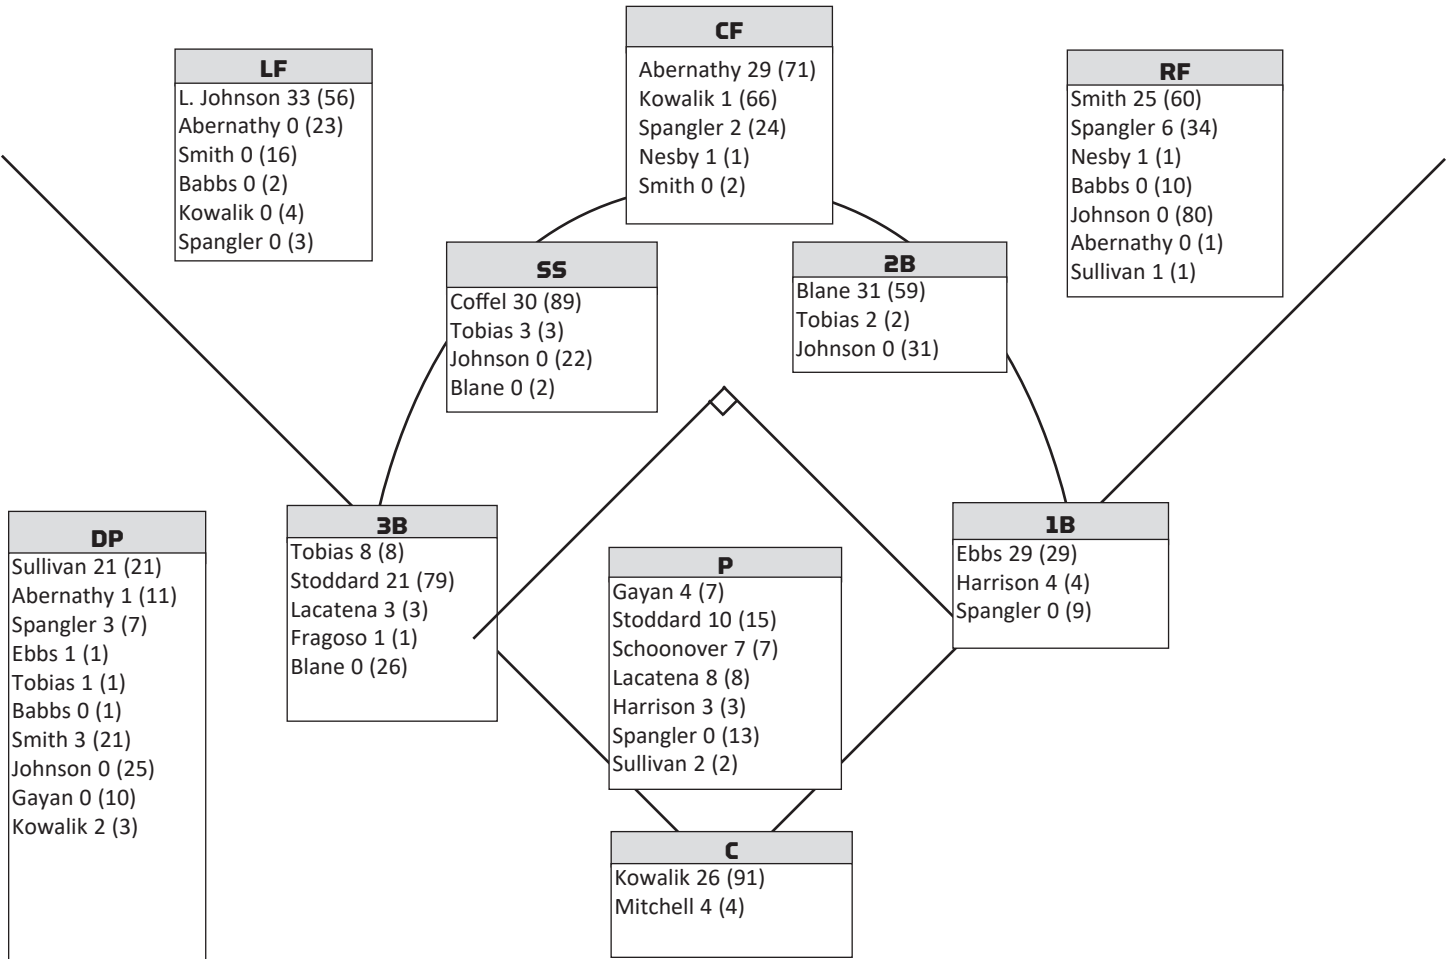

2022 KENTUCKY SOFTBALL | WEEK 9 | AT LOUISVILLE

2022 STARTS BY BATTING ORDER

Player	1	2	3	4	5	6	7	8	9
Renee Abernathy	.	.	.	6	12	5	2	.	.
Jaci Babbs	.	.	.	.	.	.	.	.	.
Emmy Blane	.	.	.	.	1	9	10	8	3
Emma Boitnott	.	.	.	.	.	.	.	.	.
Erin Coffel	1	.	9	20	.	.	.	.	.
Taylor Ebbs	.	3	4	2	4	4	11	2	1
Ella Emmert	.	.	.	.	.	.	.	.	.
Victoria Fragoso	.	.	.	.	.	.	.	.	.
Izzy Harrison	.	.	.	.	.	.	.	.	.
Meeko Harrison	.	.	.	.	1	.	3	.	.
Lauren Johnson	.	12	16	.	4	.	.	.	1
Kayla Kowalik	31	.	1	.	.	.	.	.	.
Alexia Lacatena	.	.	.	.	.	.	.	3	2
Hallie Mitchell	.	.	.	.	.	.	.	1	2
Vanessa Nesby	.	.	.	.	.	.	.	.	1
Stephanie Schoonover	.	.	.	.	.	.	.	.	.
Rylea Smith	.	17	3	.	.	.	.	.	10
Tatum Spangler	.	.	.	.	.	1	3	2	6
Miranda Stoddard	.	.	.	.	3	8	3	11	3
Kennedy Sullivan	.	.	1	5	3	6	1	2	.
Erica Thulen	.	.	.	.	.	.	.	.	.
Margaret Tobias	.	1	.	.	.	.	.	4	5

STARTS BY POSITION IN 2022 (CAREER)