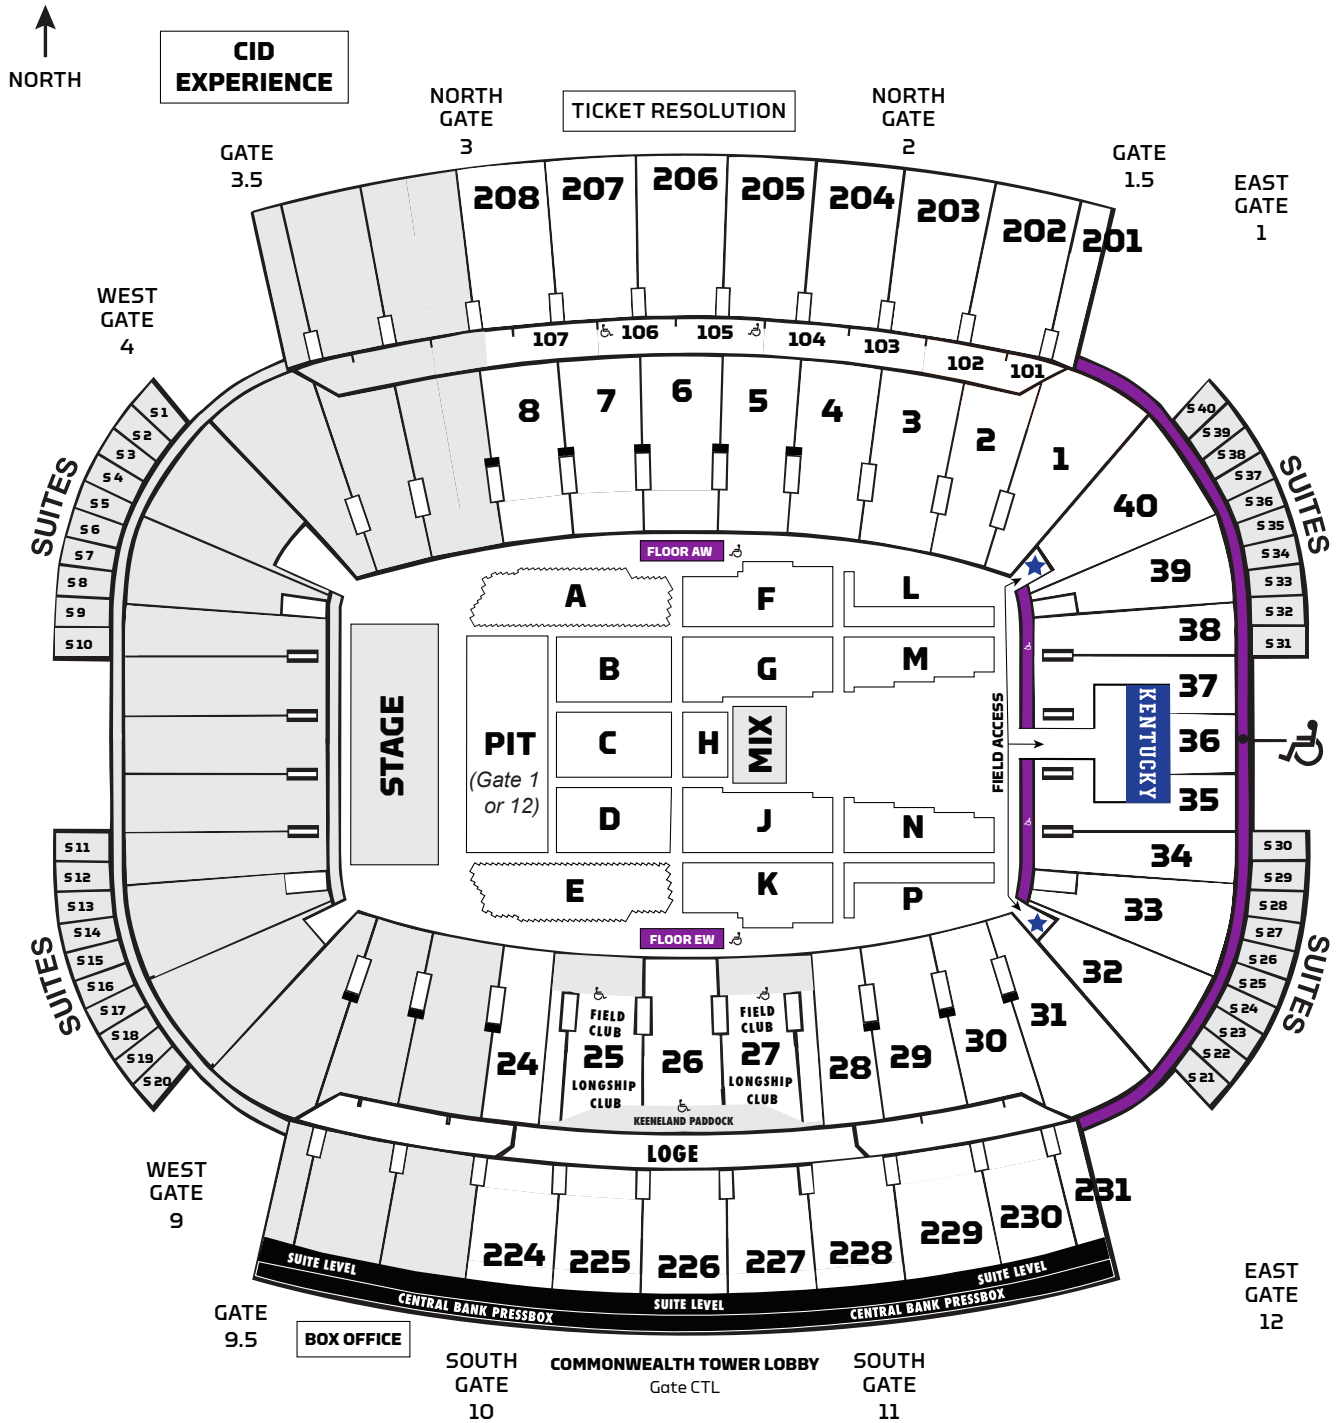

CHRIS STAPLETON CONCERT

STADIUM MAP

Concert Compound: No pedestrian access on the plaza between Gates 4 & 9. Access around the west endzone of the stadium will be out along University Drive.

Please pay special attention to where you should enter the stadium. Fans with floor or pit tickets must use Gate 1 or 12 for entry.

Ticketed Entrances

Floor tickets (FLR)	Gate 1 or 12 only; Field wristbands will be applied upon entry to the stadium.
Pit tickets (GA)	Gate 1 or 12 only for Pit tickets (GA); Field wristbands will be applied upon entry to the stadium; Secondary Pit wristbands will be applied upon entry to the field (★ locations)
Longship Club (25M, 26M, 27M)	Commonwealth Tower Lobby
Loge Level (L1, L2, L3, etc.)	Commonwealth Tower Lobby
Sideline Suites	Commonwealth Tower Lobby
Corner Suites	Gate 2 or 11; proceed to elevator lobby from interior of stadium
Central Bank Field Club (25F, 26F, 27F)	Gate 9; proceed to Field Club from interior of stadium
All other tickets	Enter at suggested gate listed on ticket; May not enter at Gate 1 or 12