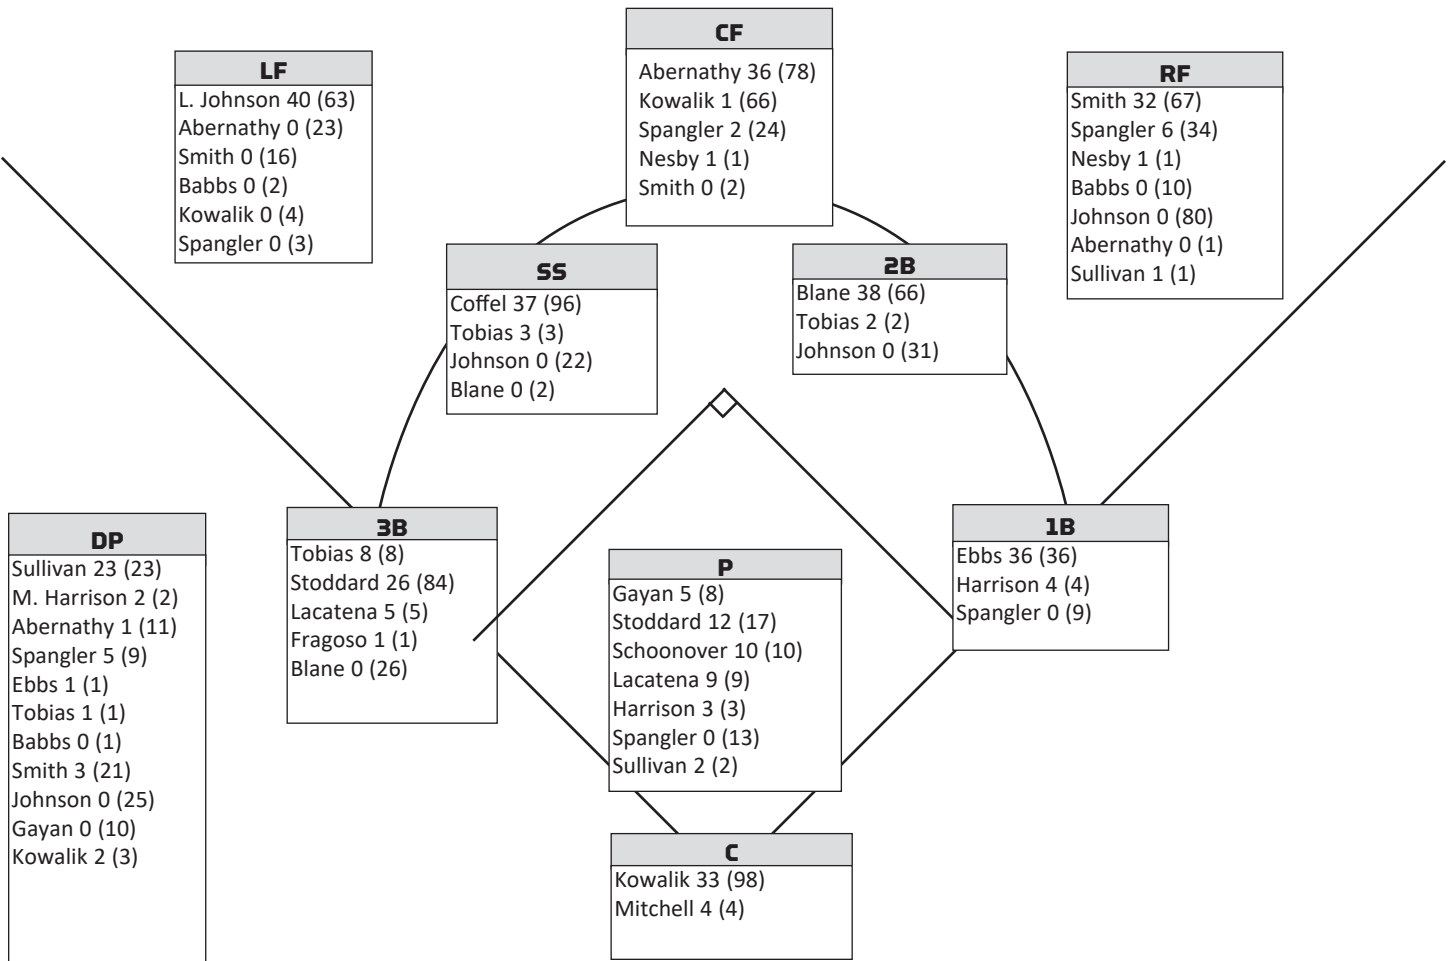

2022 STARTS BY BATTING ORDER

Player	1	2	3	4	5	6	7	8	9
Renee Abernathy	.	.	.	13	12	5	2	.	.
Jaci Babbs	.	.	.	.	.	.	.	.	.
Emmy Blane	.	.	.	.	1	9	10	8	10
Emma Boitnott	.	.	.	.	.	.	.	.	.
Erin Coffel	1	.	16	20	.	.	.	.	.
Taylor Ebbs	.	3	4	2	4	4	18	2	1
Ella Emmert	.	.	.	.	.	.	.	.	.
Victoria Fragoso	.	.	.	.	.	.	.	.	.
Izzy Harrison	.	.	.	.	.	.	.	.	.
Meeko Harrison	.	.	.	.	1	.	3	2	.
Lauren Johnson	.	12	16	.	11	.	.	.	1
Kayla Kowalik	38	.	1	.	.	.	.	.	.
Alexia Lacatena	.	.	.	.	.	.	.	3	2
Hallie Mitchell	.	.	.	.	.	.	.	1	2
Vanessa Nesby	.	.	.	.	.	.	.	.	1
Stephanie Schoonover	.	.	.	.	.	.	.	.	.
Rylea Smith	.	24	3	.	.	.	.	.	10
Tatum Spangler	.	.	.	.	.	1	3	4	6
Miranda Stoddard	.	.	.	.	3	15	3	11	3
Kennedy Sullivan	.	.	1	5	3	6	1	5	.
Erica Thulen	.	.	.	.	.	.	.	.	.
Margaret Tobias	.	1	.	.	.	.	.	4	5

STARTS BY POSITION IN 2022 (CAREER)