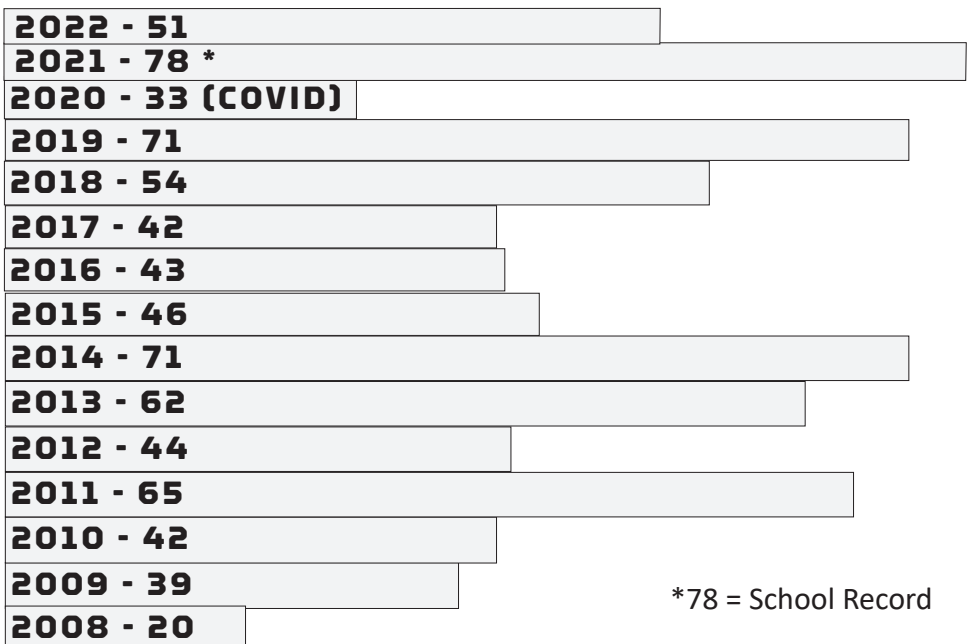

*=School Record of SEC series won in single season

KENTUCKY HOME RUN TRACKER UNDER COACH KRISTINE HIMES

*78 = School Record