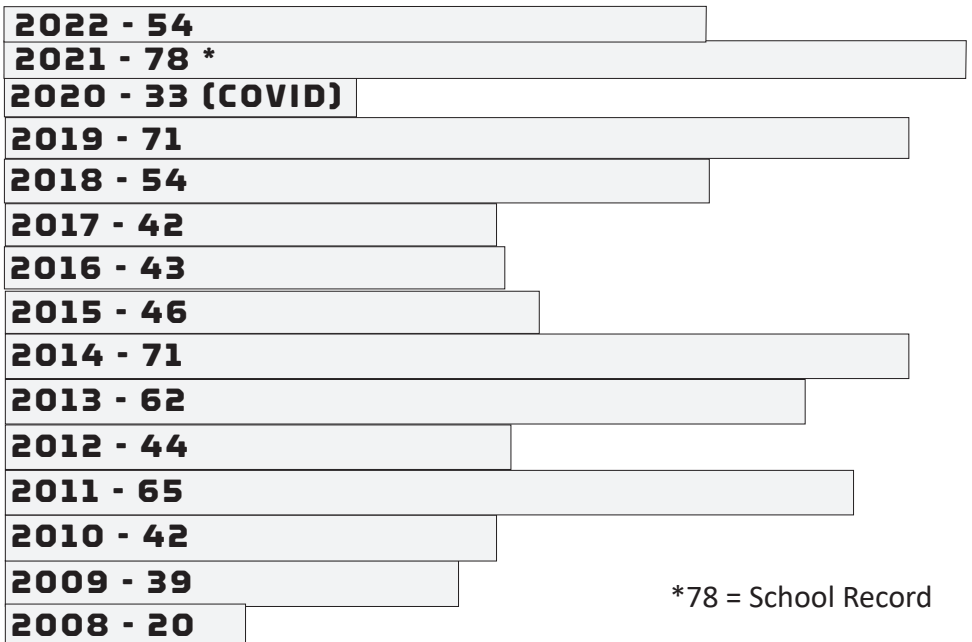

*=School Record of SEC series won in single season

KENTUCKY HOME RUN TRACKER UNDER COACH KRISTINE HIMES

*78 = School Record