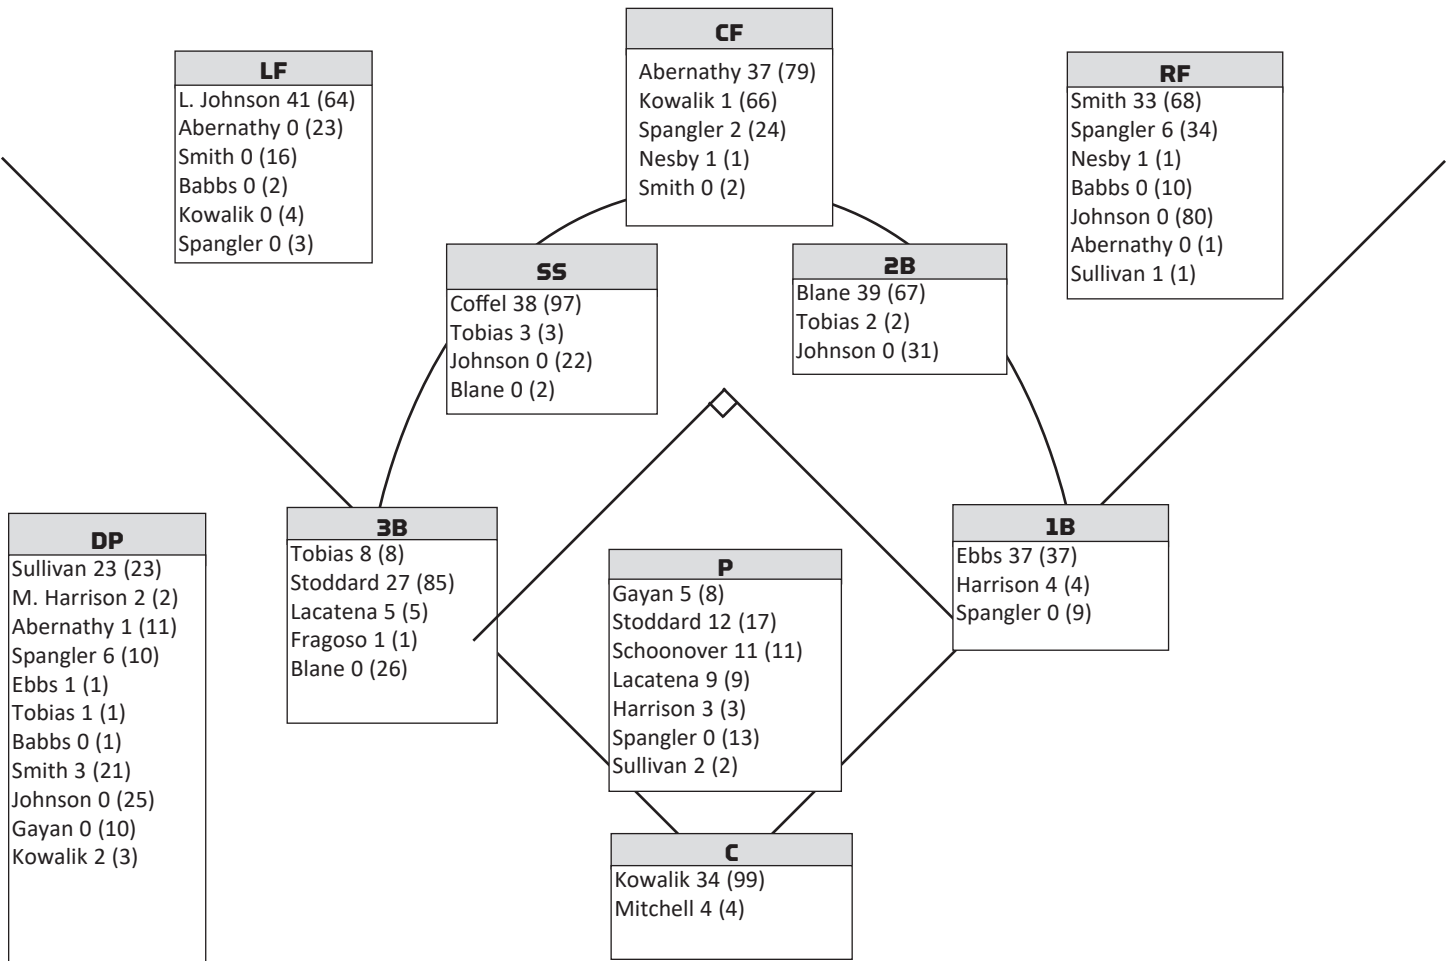

2022 KENTUCKY SOFTBALL | WEEK 11 | MIZZOU

2022 STARTS BY BATTING ORDER

Player	1	2	3	4	5	6	7	8	9
Renee Abernathy	.	.	.	14	12	5	2	.	.
Jaci Babbs	.	.	.	.	.	.	.	.	.
Emmy Blane	.	.	.	.	1	9	10	8	11
Emma Boitnott	.	.	.	.	.	.	.	.	.
Erin Coffel	1	.	17	20	.	.	.	.	.
Taylor Ebbs	.	3	4	2	4	4	19	2	1
Ella Emmert	.	.	.	.	.	.	.	.	.
Victoria Fragoso	.	.	.	.	.	.	.	.	.
Izzy Harrison	.	.	.	.	.	.	.	.	.
Meeko Harrison	.	.	.	.	1	.	3	2	.
Lauren Johnson	.	12	16	.	12	.	.	.	1
Kayla Kowalik	39	.	1	.	.	.	.	.	.
Alexia Lacatena	.	.	.	.	.	.	.	3	2
Hallie Mitchell	.	.	.	.	.	.	.	1	2
Vanessa Nesby	.	.	.	.	.	.	.	.	1
Stephanie Schoonover	.	.	.	.	.	.	.	.	.
Rylea Smith	.	25	3	.	.	.	.	.	10
Tatum Spangler	.	.	.	.	.	1	3	5	6
Miranda Stoddard	.	.	.	.	3	16	3	11	3
Kennedy Sullivan	.	.	1	5	3	6	1	5	.
Erica Thulen	.	.	.	.	.	.	.	.	.
Margaret Tobias	.	1	.	.	.	.	.	4	5

STARTS BY POSITION IN 2022 (CAREER)