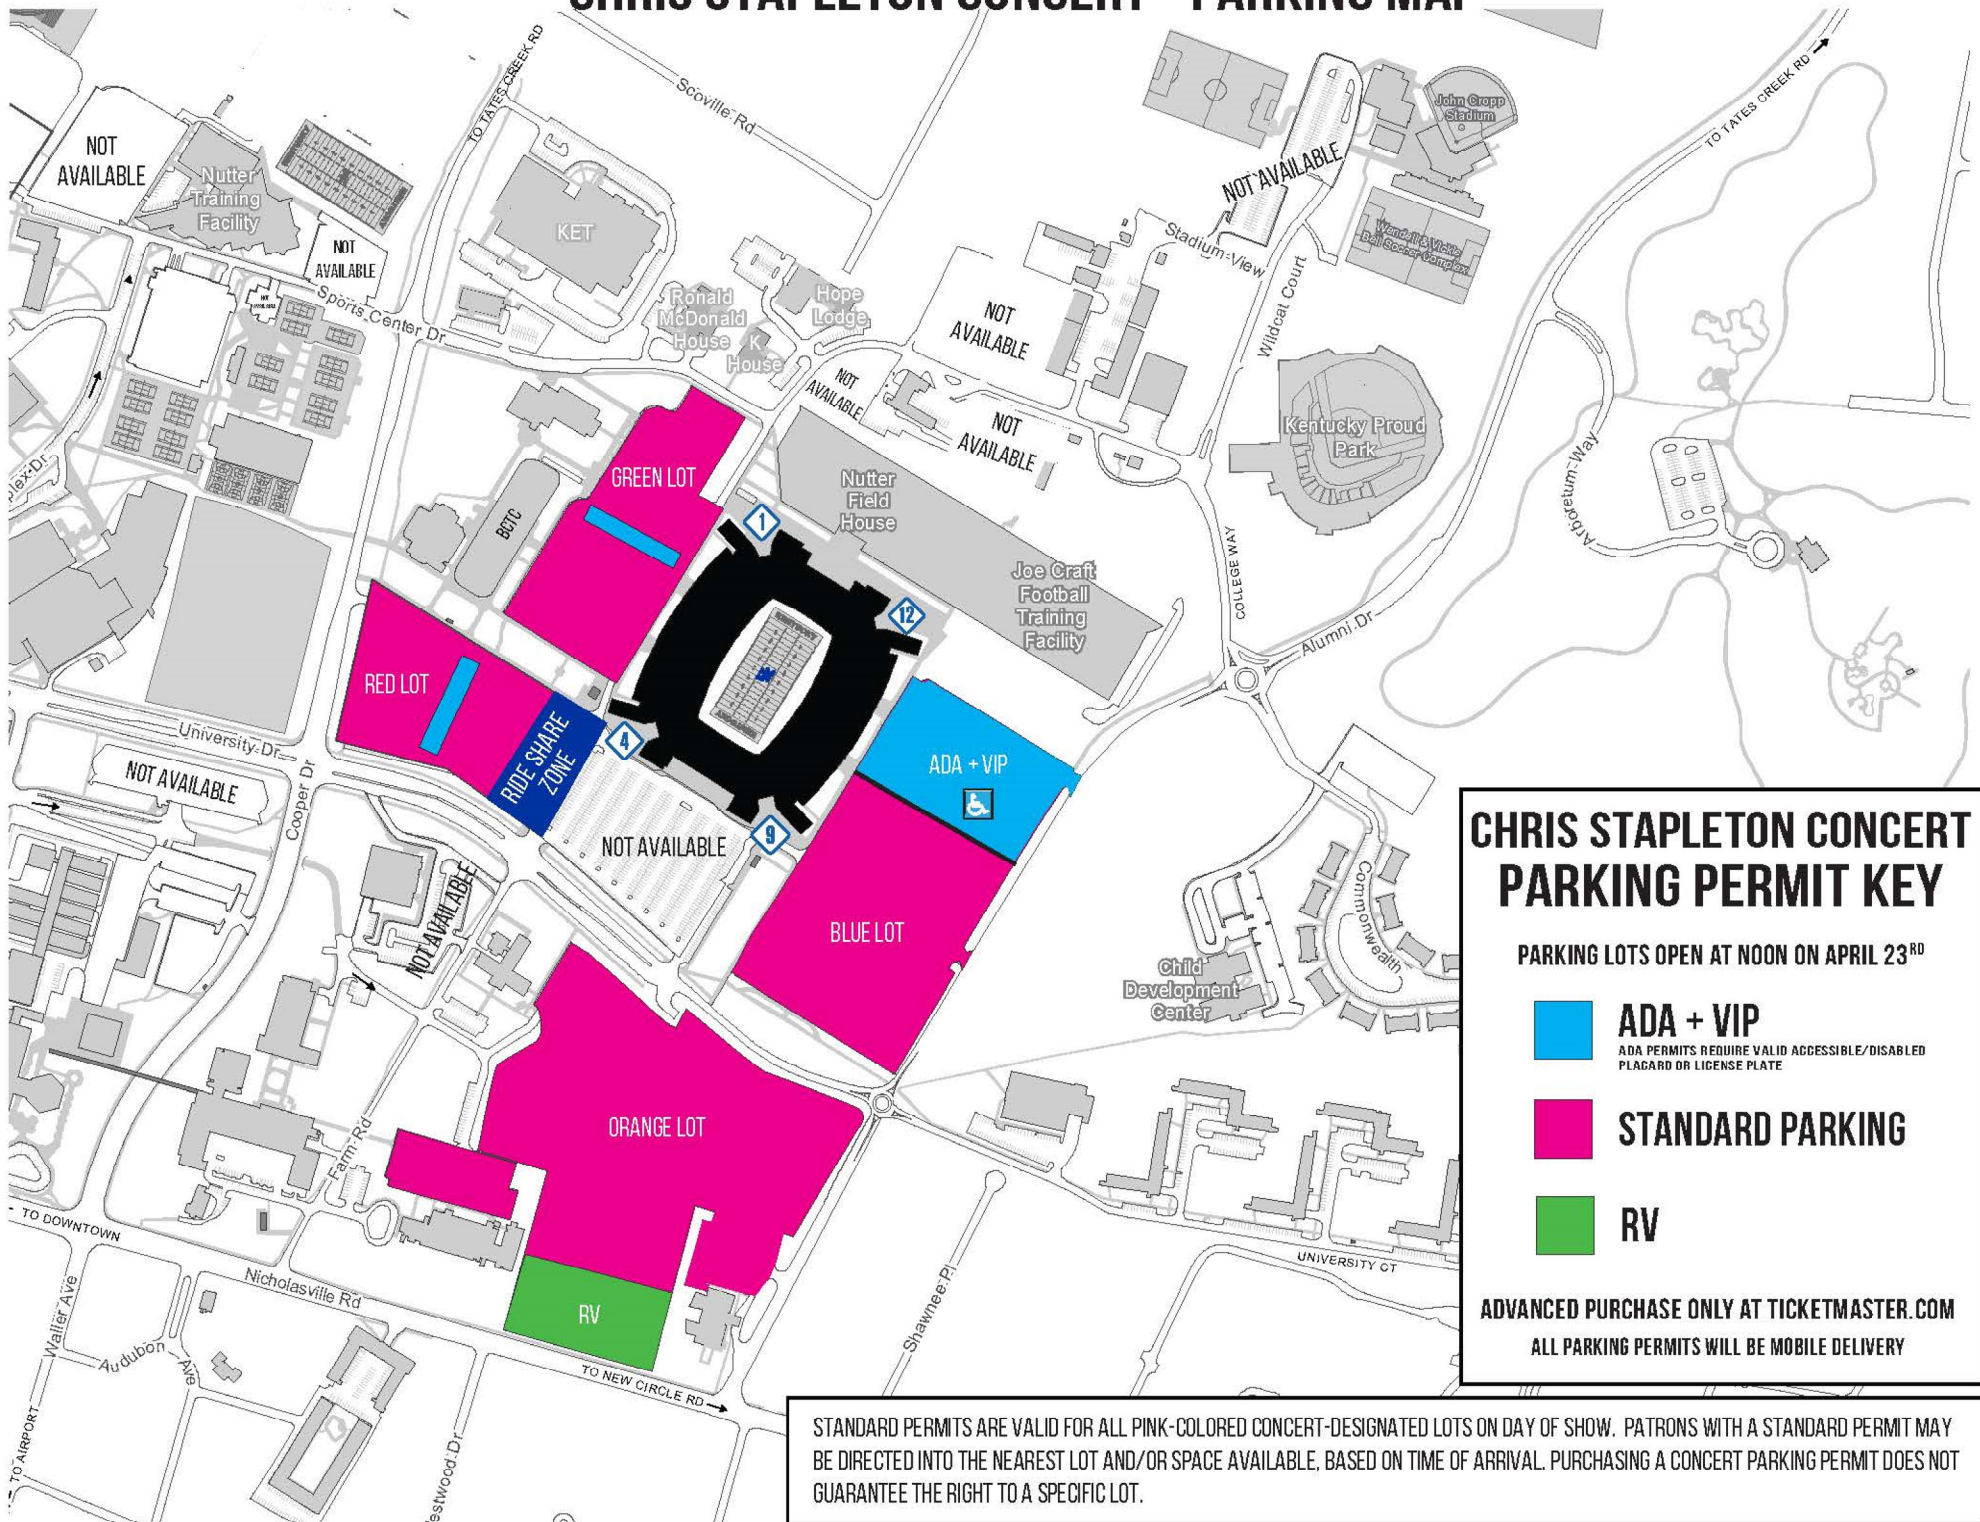

CHRIS STAPLETON CONCERT - PARKING MAP

CHRIS STAPLETON CONCERT PARKING PERMIT KEY

PARKING LOTS OPEN AT NOON ON APRIL 23RD

- ADA + VIP**
ADA PERMITS REQUIRE VALID ACCESSIBLE/DISABLED PLAGARD OR LICENSE PLATE
- STANDARD PARKING**
- RV**

ADVANCED PURCHASE ONLY AT TICKETMASTER.COM
ALL PARKING PERMITS WILL BE MOBILE DELIVERY

STANDARD PERMITS ARE VALID FOR ALL PINK-COLORED CONCERT-DESIGNATED LOTS ON DAY OF SHOW. PATRONS WITH A STANDARD PERMIT MAY BE DIRECTED INTO THE NEAREST LOT AND/OR SPACE AVAILABLE, BASED ON TIME OF ARRIVAL. PURCHASING A CONCERT PARKING PERMIT DOES NOT GUARANTEE THE RIGHT TO A SPECIFIC LOT.