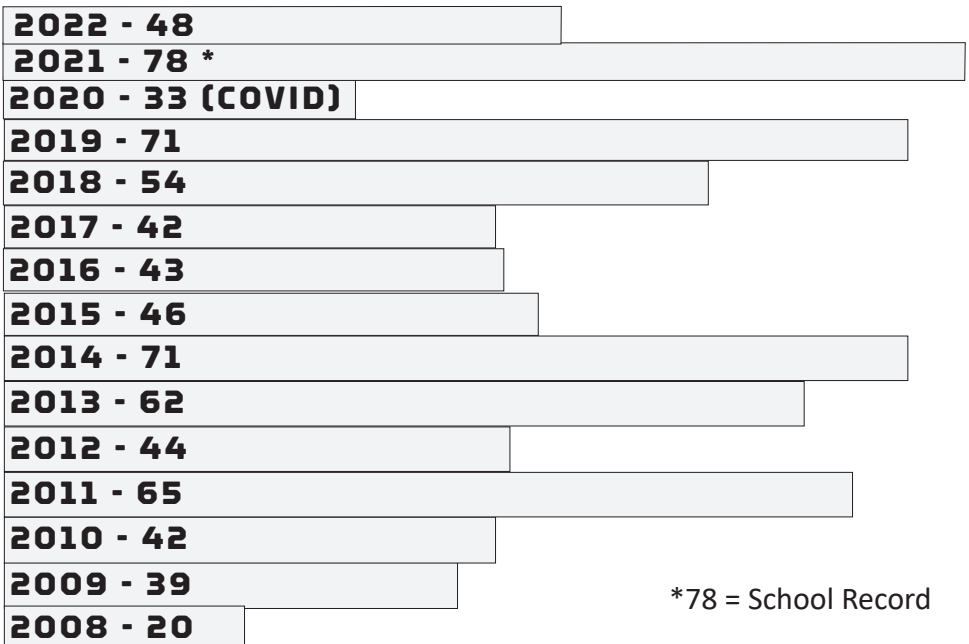

*=School Record of SEC series won in single season

KENTUCKY HOME RUN TRACKER UNDER COACH KRISTINE HIMES

*78 = School Record