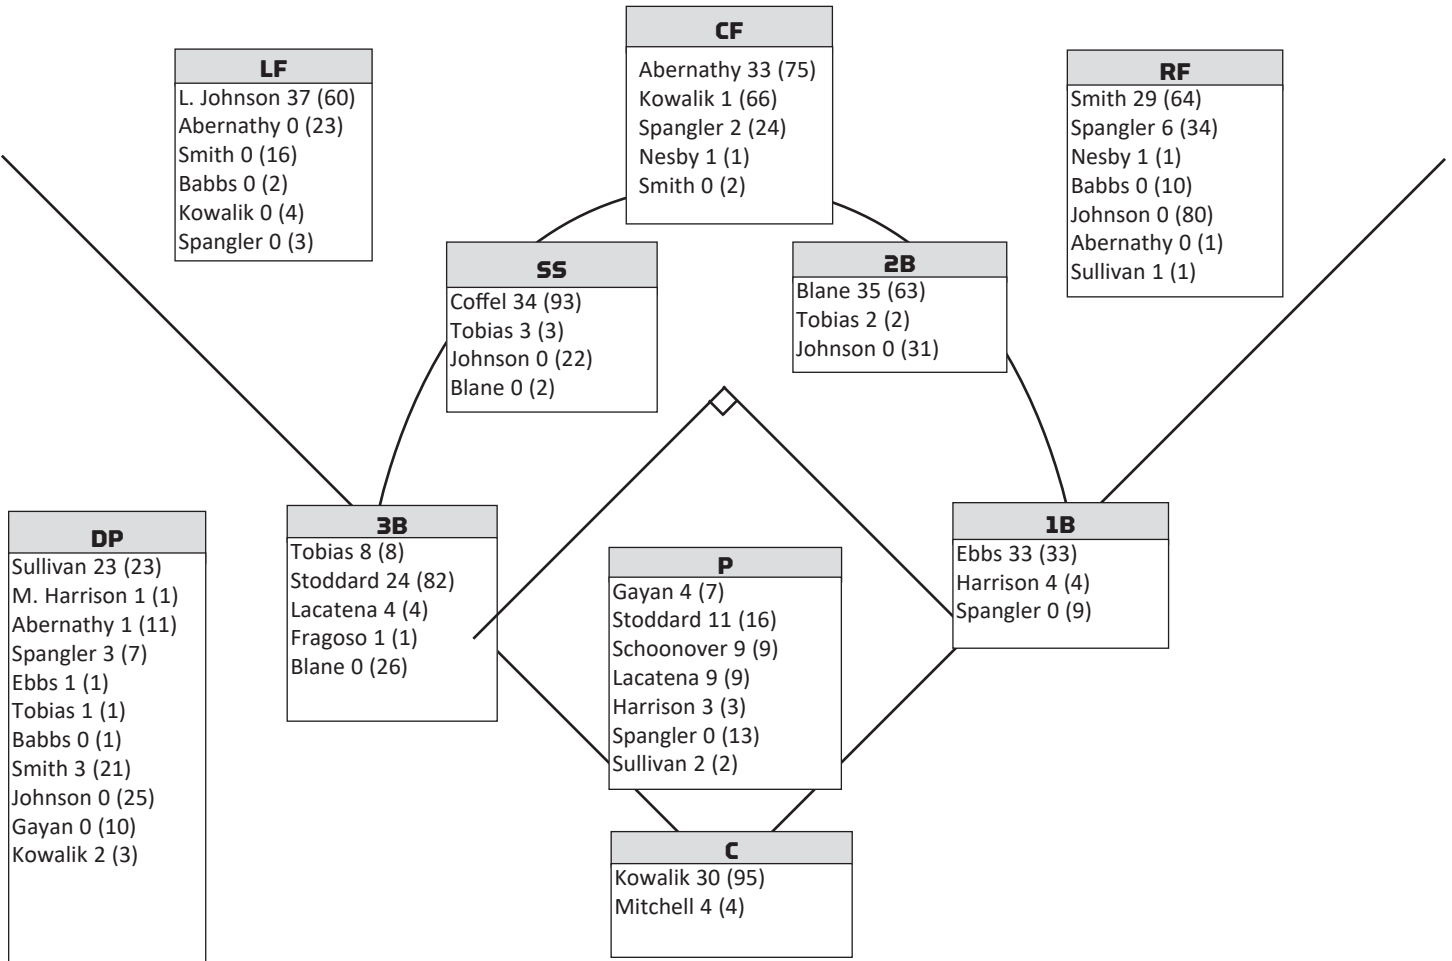

2022 STARTS BY BATTING ORDER

Player	1	2	3	4	5	6	7	8	9
Renee Abernathy	.	.	.	10	12	5	2	.	.
Jaci Babbs	.	.	.	.	.	.	.	.	.
Emmy Blane	.	.	.	.	1	9	10	8	7
Emma Boitnott	.	.	.	.	.	.	.	.	.
Erin Coffel	1	.	13	20	.	.	.	.	.
Taylor Ebbs	.	3	4	2	4	4	15	2	1
Ella Emmert	.	.	.	.	.	.	.	.	.
Victoria Fragoso	.	.	.	.	.	.	.	.	.
Izzy Harrison	.	.	.	.	.	.	.	.	.
Meeko Harrison	.	.	.	.	1	.	3	1	.
Lauren Johnson	.	12	16	.	8	.	.	.	1
Kayla Kowalik	35	.	1	.	.	.	.	.	.
Alexia Lacatena	.	.	.	.	.	.	.	3	2
Hallie Mitchell	.	.	.	.	.	.	.	1	2
Vanessa Nesby	.	.	.	.	.	.	.	.	1
Stephanie Schoonover	.	.	.	.	.	.	.	.	.
Rylea Smith	.	21	3	.	.	.	.	.	10
Tatum Spangler	.	.	.	.	.	1	3	2	6
Miranda Stoddard	.	.	.	.	3	12	3	11	3
Kennedy Sullivan	.	.	1	5	3	6	1	5	.
Erica Thulen	.	.	.	.	.	.	.	.	.
Margaret Tobias	.	1	.	.	.	.	.	4	5

STARTS BY POSITION IN 2022 (CAREER)