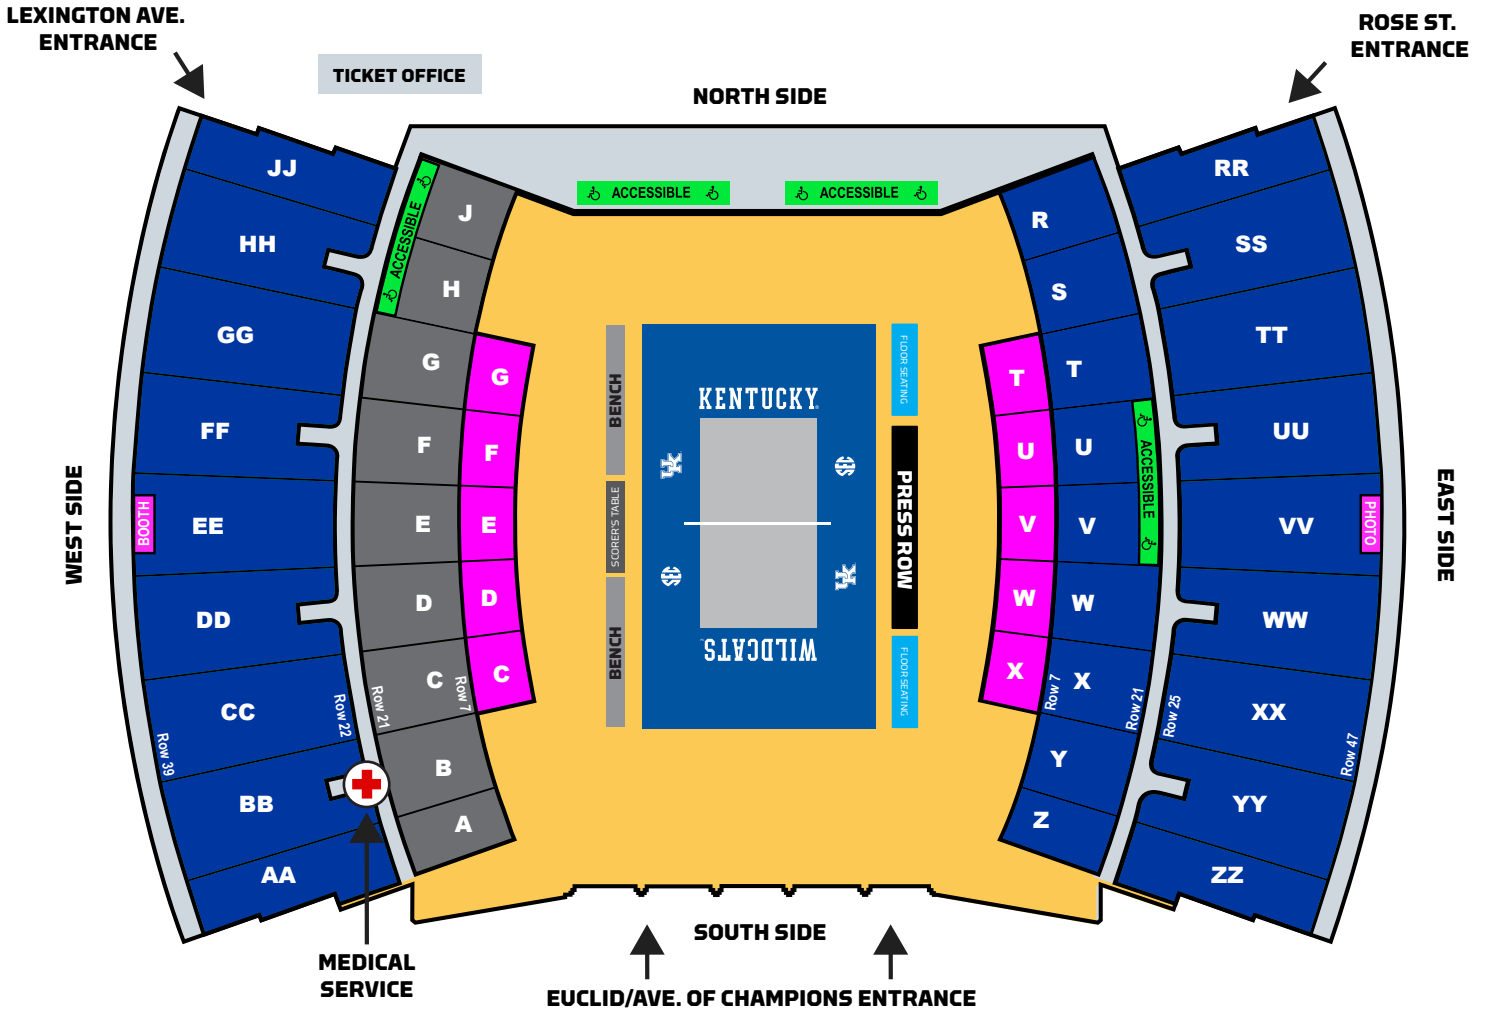

KENTUCKY[®]

VOLLEYBALL

- FLOOR SEATING
- RESERVED CHAIRBACKS (Rows 3-6)
- RESERVED CHAIRBACKS (Rows 7-21)
- GENERAL ADMISSION