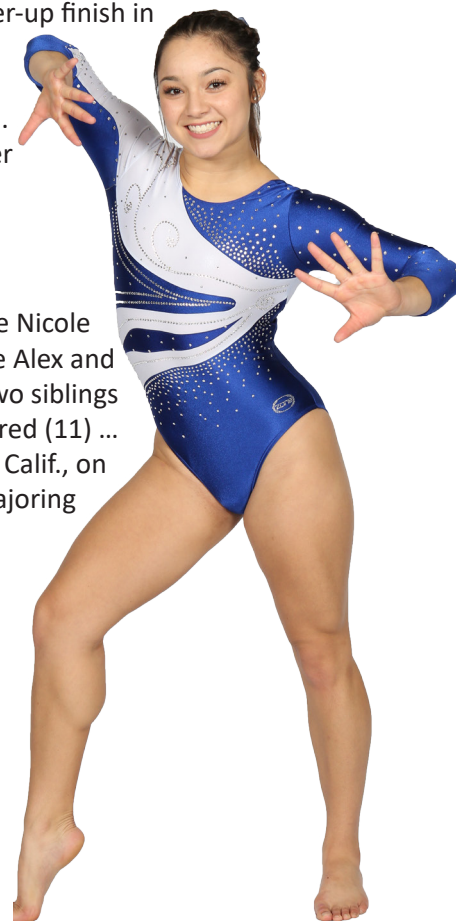

PERSONAL

Full name is Aubree Nicole Rosa .... Parents are Alex and Vikki Rosa ... Has two siblings – Caleb (16) and Jared (11) ... Born in San Dimas, Calif., on Feb. 17, 1997 ... Majoring in nursing.