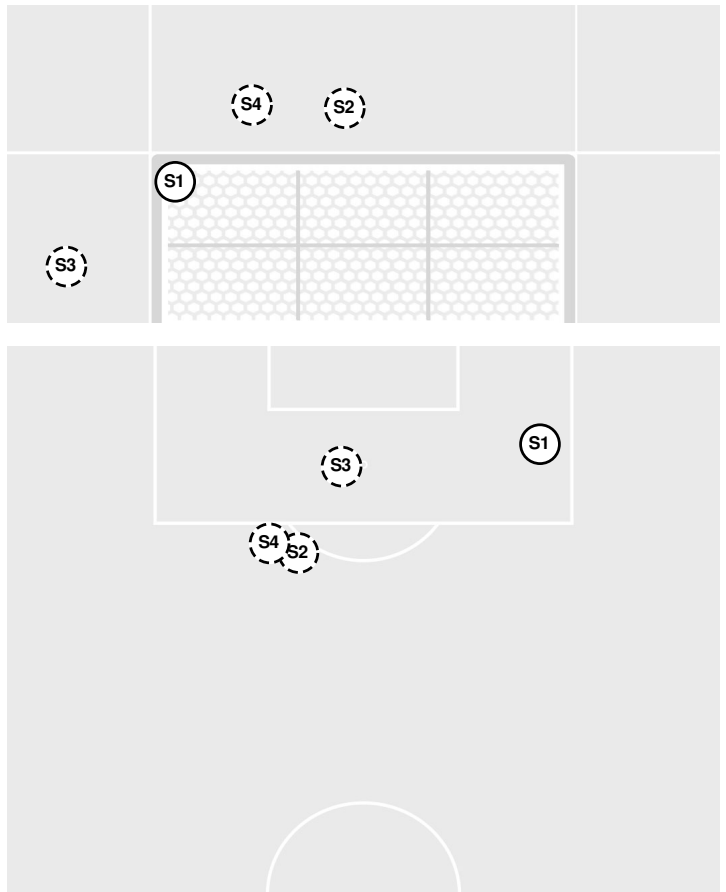

Officials: Anya Voigt, Emma Richards, Dallas Rosier, Caleb Nobles

Shots by Half Intervals		1st Half	2nd Half
Gamecocks		9	7
Wildcats		1	3

Shot Chart

GAMECOCKS

WILDCATS

(S) Shot Off Target
 (S) Shot On Target
 (S) Blocked
 (G) Goal / Own Goal