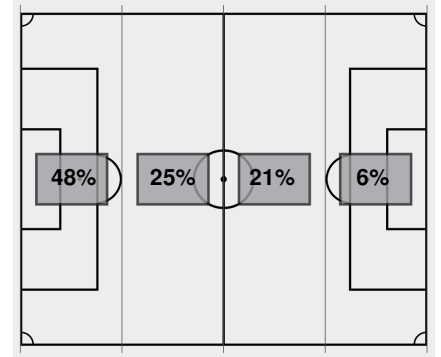

Cautions and ejections:

Stadium: Stone Stadium

Officials: Referee: Anya Voigt; Asst. Referee: Emma Richards; Dallas Rosier; Alt. Official: Caleb Nobles;

Offsides: Kentucky 0, South Carolina 2.

Official Soccer Box Score - First Half
Kentucky vs South Carolina
 10/9/2022 Stone Stadium, Columbia
 2022-23 Women's Soccer

Match Time: 2:00 PM
Match Duration: 01:48
Attendance: 2243

Officials: Anya Voigt, Emma Richards, Dallas Rosier, Caleb Nobles

Attacking Direction →

1	TOTAL SHOTS	9
1	SHOTS ON TARGET	2
2	SAVES	1
1	CORNERS	8
0	OFFSIDES	2
0	YELLOW CARDS	0
0	RED CARDS	0
41%	POSSESSION TOTAL	59%