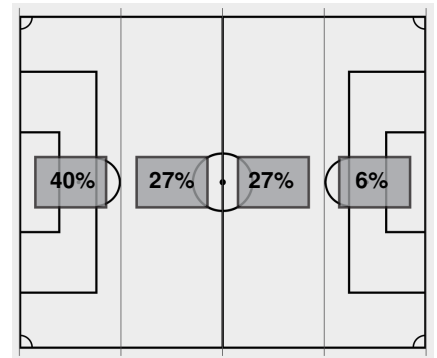

_____
Official's signature