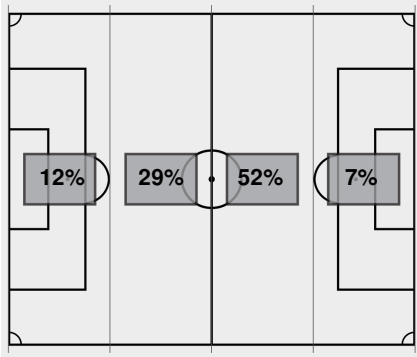

Match Time: 2:00 PM
Match Duration: 01:48
Attendance: 2243

Officials: Anya Voigt, Emma Richards, Dallas Rosier, Caleb Nobles

Attacking Direction →

1	TOTAL SHOTS	9
1	SHOTS ON TARGET	2
2	SAVES	1
1	CORNERS	8
0	OFFSIDES	2
0	YELLOW CARDS	0
0	RED CARDS	0
41%	POSSESSION TOTAL	59%