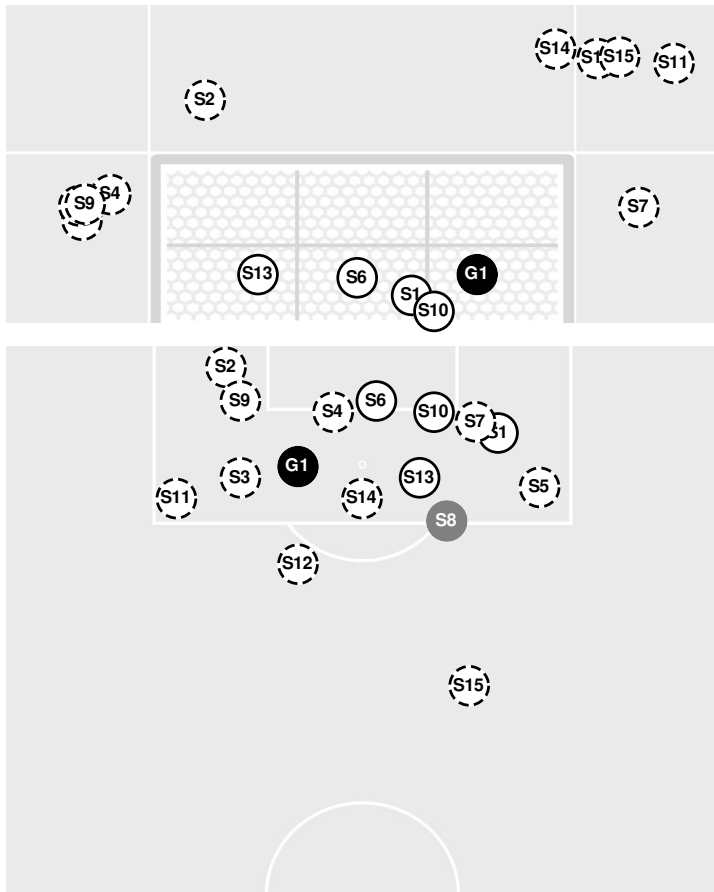

- 72:31 Gamecocks substitution: Griffiths, Claire for Bryant, Micah.
- 72:31 Gamecocks substitution: Spiehs, Megan for Drake, Dru.
- 72:31 Gamecocks substitution: Jacobson, Taylor for Chang, Samantha.
- 72:31 Wildcats substitution: Jones, Madison for Hattori, Taylor.
- 73:06 Gamecocks substitution: Barry, Catherine for Hahn, Eveleen.
- 74:24 Shot by Wildcats Rhodes, Jordyn HIGH.
- 74:34 Gamecocks substitution: Patrick, Payton for Coman, Riane.
- 75:32 Wildcats substitution: Hattori, Taylor for Glass, Mallory.
- 79:08 Gamecocks substitution: Zullo, Corinna for Spiehs, Megan.
- 79:08 Wildcats substitution: Úlfarsdóttir, Úlfa for Richardson, Hannah.
- 80:23 Foul on Kentucky.
- 81:34 Gamecocks substitution: Chang, Samantha for Behm, Brianna.
- 81:34 Wildcats substitution: Williams, Hadley for Young, Anna.
- 81:41 Shot by Gamecocks Barry, Catherine HIGH.
- 83:01 Wildcats substitution: Richardson, Hannah for Hattori, Taylor.
- 83:01 Wildcats substitution: Glass, Mallory for Rhode, Emilie.
- 83:17 Foul on Kentucky.
- 85:45 Foul on Kentucky.
- 86:38 Foul on South Carolina.
- 87:12 Gamecocks substitution: Behm, Brianna for Hugo, Abby.
- 87:12 Shot by Gamecocks Jacobson, Taylor WIDE RIGHT.
- 90:00 End of period [90:00].

KENTUCKY 0, SOUTH CAROLINA 1

Official Soccer Shot Chart - Final
Kentucky vs South Carolina

10/9/2022 Stone Stadium, Columbia
 2022-23 Women's Soccer

Match Time: 2:00 PM
Match Duration: 01:48
Attendance: 2243

Officials: Anya Voigt, Emma Richards, Dallas Rosier, Caleb Nobles

Shots by Half Intervals		1st Half	2nd Half
Gamecocks		9	7
Wildcats		1	3

Shot Chart

GAMECOCKS

WILDCATS

(S) Shot Off Target
 (S) Shot On Target
 (S) Blocked
 (G) Goal / Own Goal