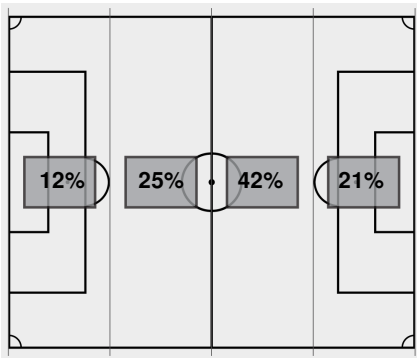

Official Soccer Box Score - Final
Kentucky vs South Carolina

10/9/2022 Stone Stadium, Columbia
2022-23 Women's Soccer

Match Time: 2:00 PM
Match Duration: 01:48
Attendance: 2243

Officials: Anya Voigt, Emma Richards, Dallas Rosier, Caleb Nobles

4	TOTAL SHOTS	16
1	SHOTS ON TARGET	5
4	SAVES	1
3	CORNERS	10
0	OFFSIDES	3
0	YELLOW CARDS	0
0	RED CARDS	0
42%	POSSESSION TOTAL	58%