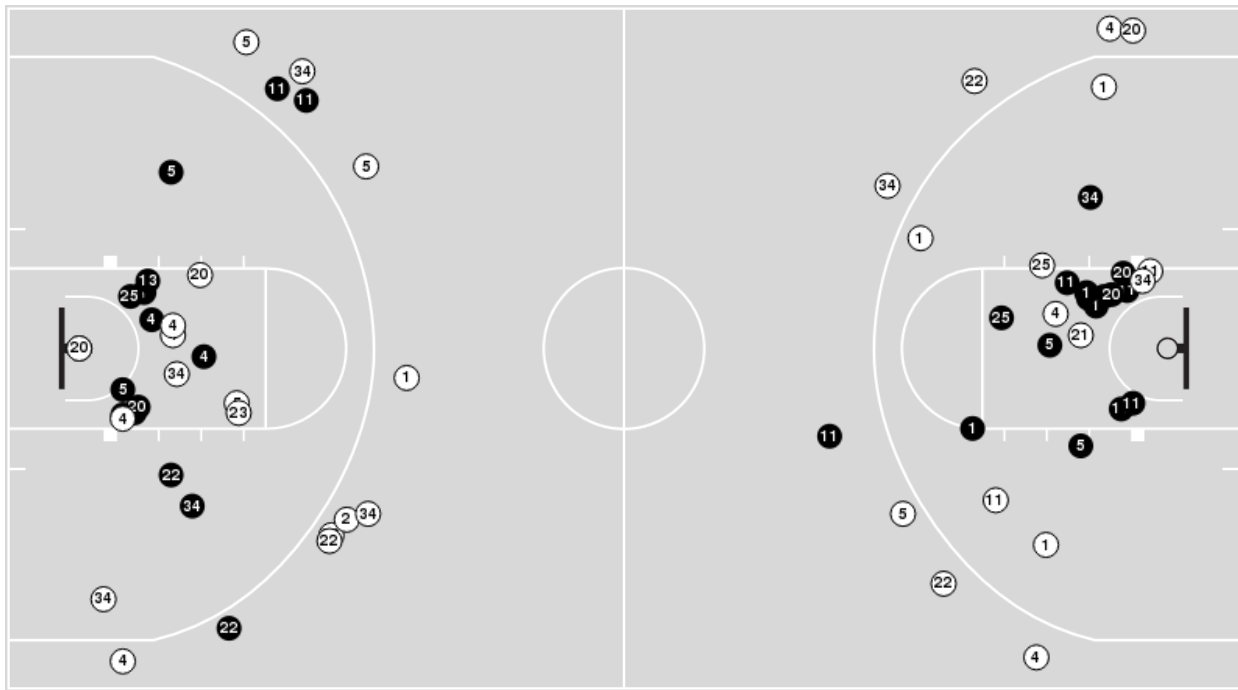

Officials: Pualani Spurlock-Welsh, Karen Preato, Toni Patillo

Players => 0, 1, 2, 3, 4, 5, 11, 13, 20, 21, 22, 23, 24, 25, 34 FG Types=>AllResults=>All

Kentucky

All Field Goals