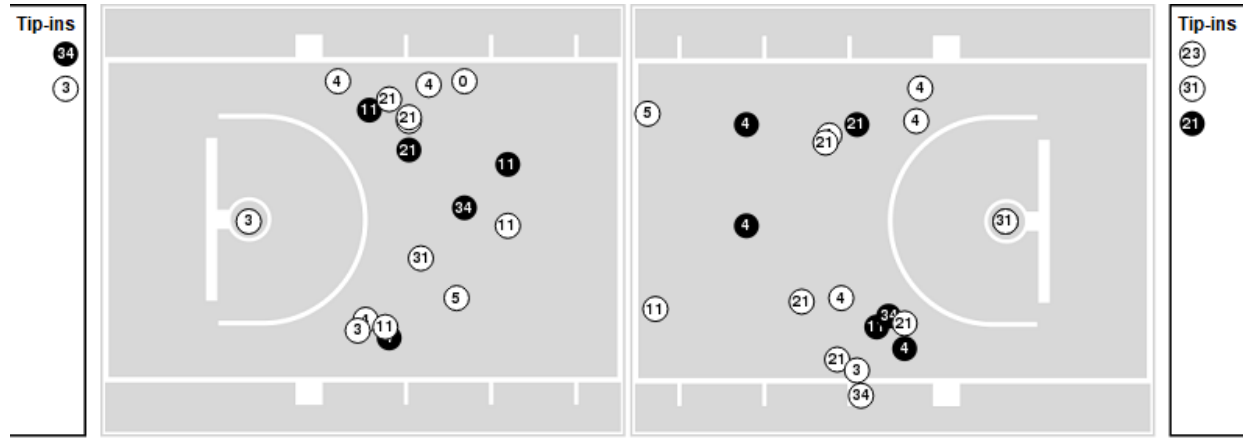

Blow Up Chart

● Made   ○ Missed   N - Player Number

Coastal Carolina	M/A	%
Field Goals	17/54	31
2 Points	14/44	32
3 Points	3/10	30
Free Throws	16/22	73

Coastal Carolina	M/A	%
Points in the Paint	26 (13 / 39)	33
Fast Break Points	2 (1/1)	100
Second Chance Points	14 (8/16)	50
Effective FG%	34