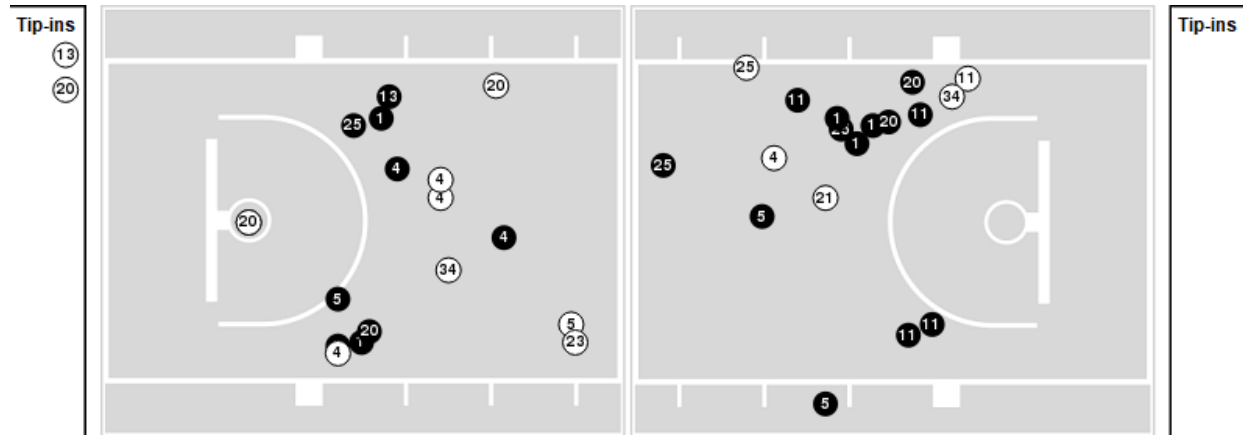

Blow Up Chart

● Made ○ Missed N - Player Number

Kentucky	M/A	%
Field Goals	31/66	47
2 Points	27/46	59
3 Points	4/20	20
Free Throws	13/16	81

Kentucky	M/A	%
Points in the Paint	42 (21 / 34)	62
Fast Break Points	26 (15/16)	94
Second Chance Points	10 (5/14)	36
Effective FG%	50