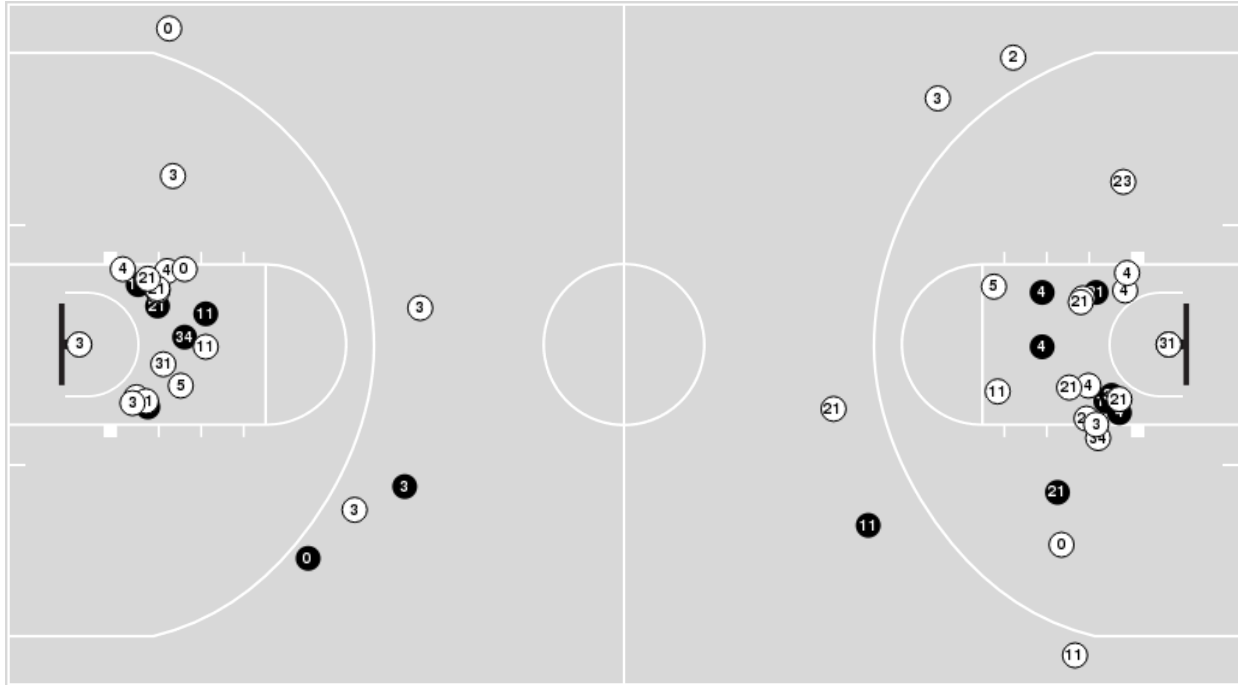

Players => 0, 1, 2, 3, 4, 5, 11, 20, 21, 23, 24, 31, 32, 34 FG Types=>All Results=>All

Coastal Carolina

All Field Goals