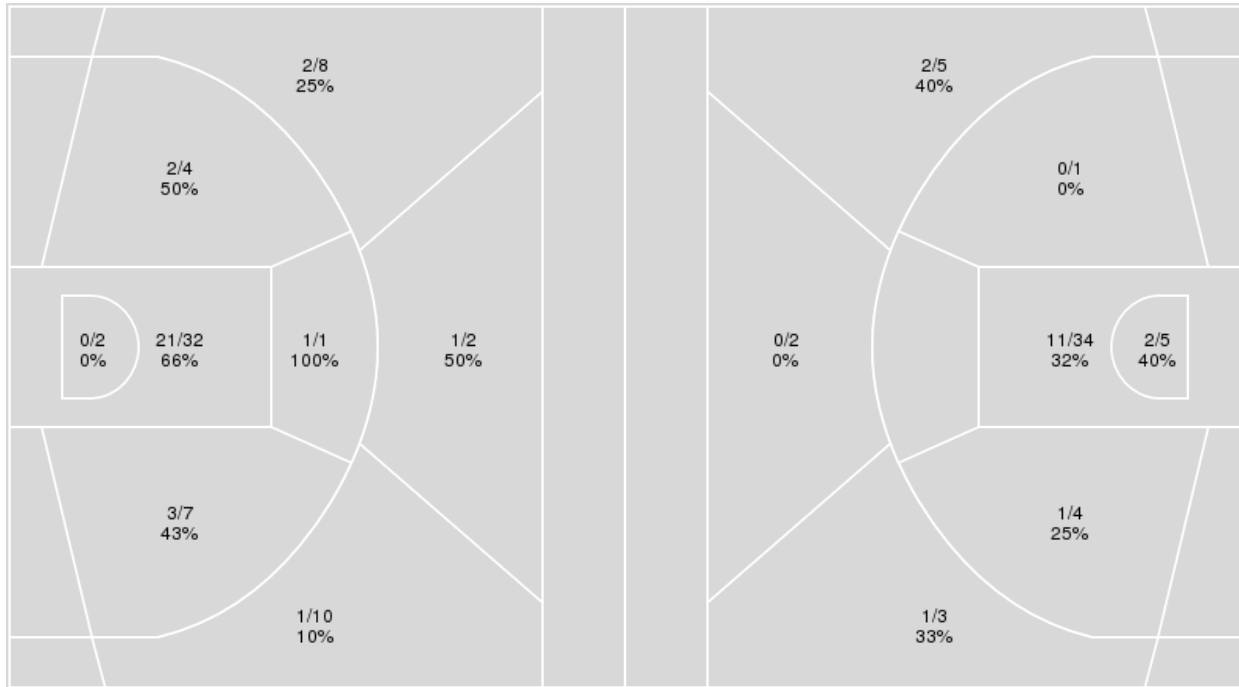

Officials: Pualani Spurlock-Welsh, Karen Preato, Toni Patillo

{ Players => 0, 1, 2, 3, 4, 5, 11, 13, 20, 21, 22, 23, 24, 25, 34; } FG
Types => All; Results => All;

{ Players => 0, 1, 2, 3, 4, 5, 11, 20, 21, 23, 24, 31, 32, 34; } FG Types
=> All; Results => All;

Kentucky

Coastal Carolina

Kentucky	M/A	%
Field Goals	31/66	47
2 Points	27/46	59
3 Points	4/20	20
Free Throws	13/16	81

Coastal Carolina	M/A	%
Field Goals	17/54	31
2 Points	14/44	32
3 Points	3/10	30
Free Throws	16/22	73