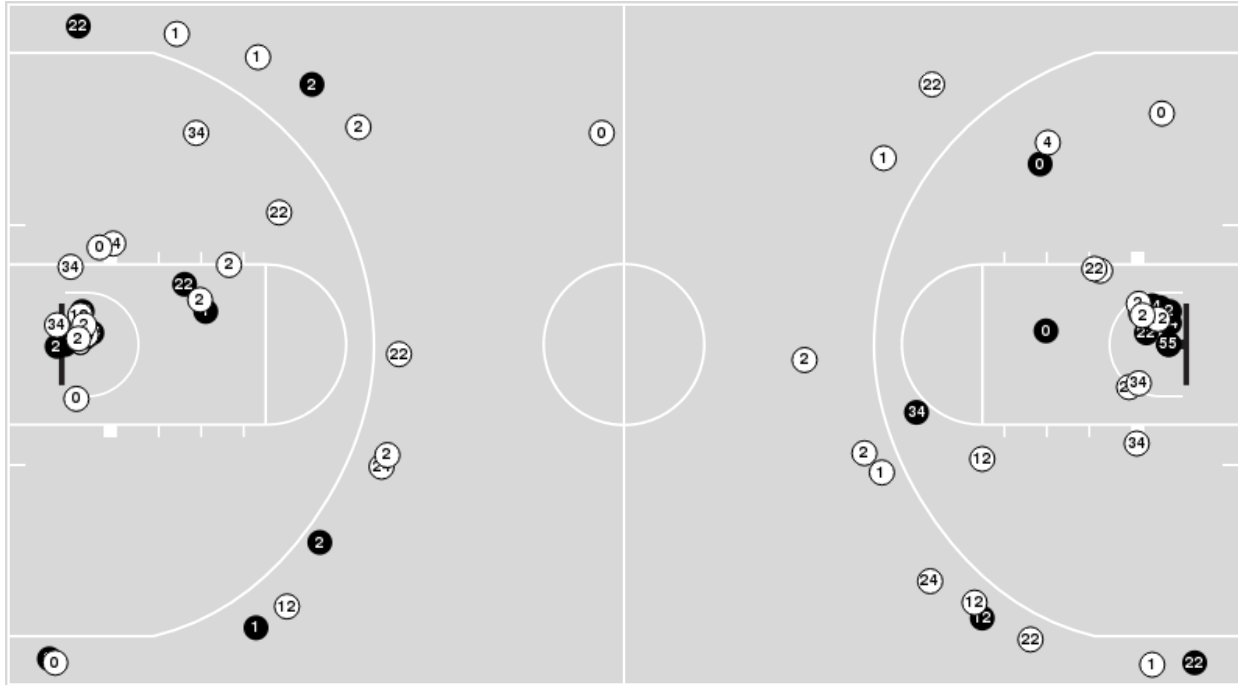

Officials: Terry Oglesby, Courtney Green, Brian Dorsey

Players => AllFG Types=>AllResults=>All
Kentucky

All Field Goals