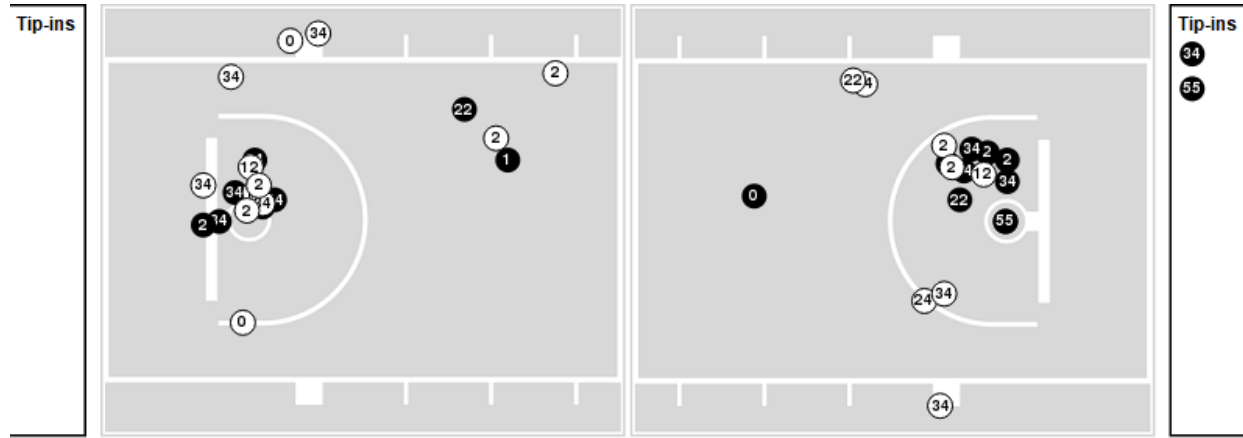

Blow Up Chart

● Made ○ Missed N - Player Number

Kentucky	M/A	%
Field Goals	27/70	39
2 Points	20/45	44
3 Points	7/25	28
Free Throws	16/24	67

Kentucky	M/A	%
Points in the Paint	36 (18 / 35)	51
Fast Break Points	5 (2/2)	100
Second Chance Points	17 (9/14)	64
Effective FG%	44