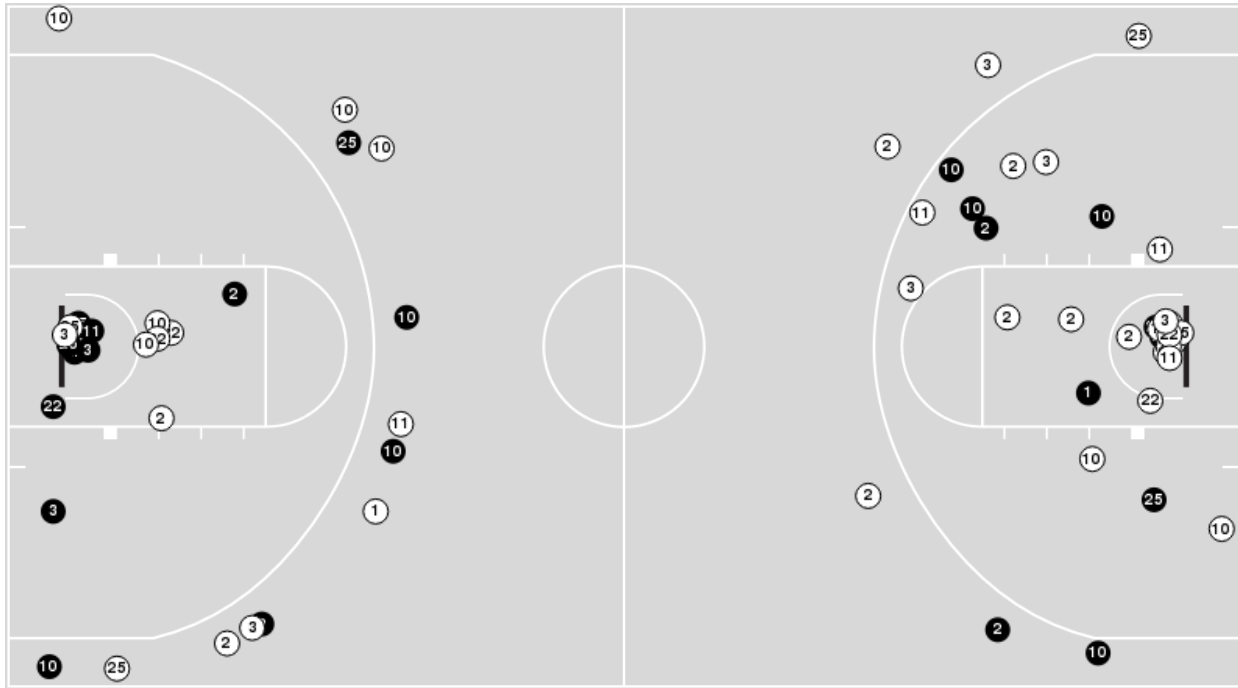

Officials: Terry Oglesby, Courtney Green, Brian Dorsey

Players => AllFG Types=>AllResults=>All

Michigan St.

All Field Goals