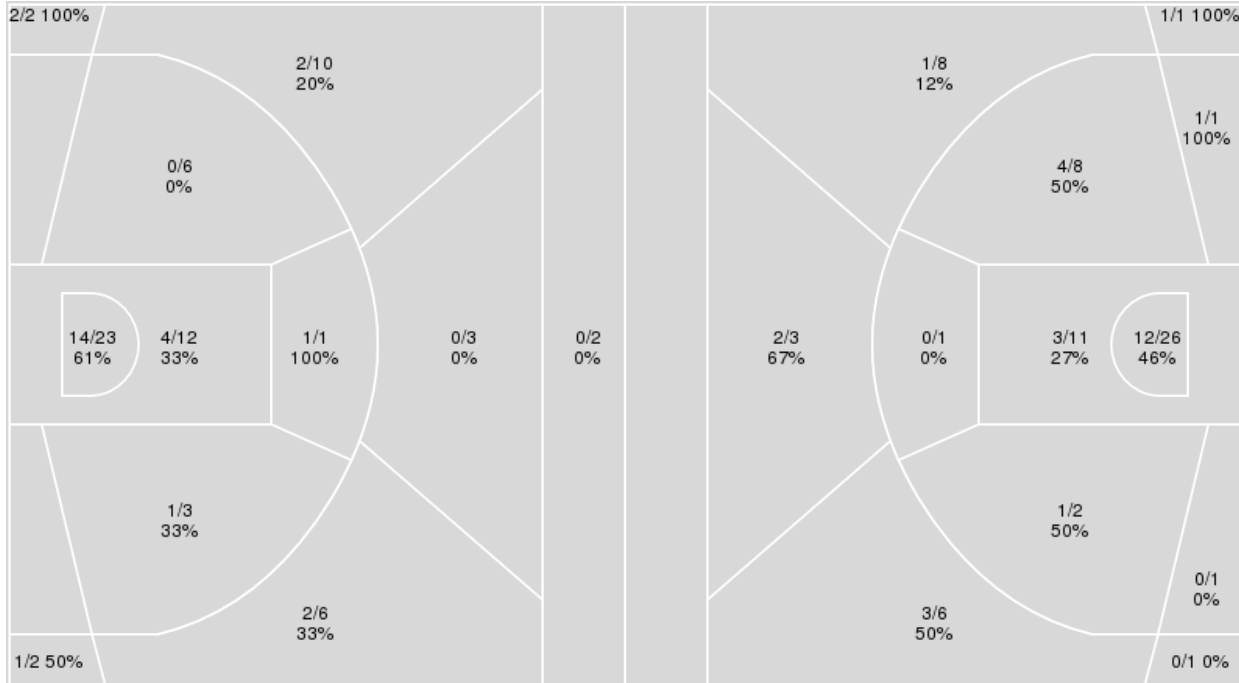

Officials: Terry Oglesby, Courtney Green, Brian Dorsey

{ Players => All; } FG Types => All; Results => All;

{ Players => All; } FG Types => All; Results => All;

Kentucky

Michigan St.

Kentucky	M/A	%
Field Goals	27/70	39
2 Points	20/45	44
3 Points	7/25	28
Free Throws	16/24	67

Michigan St.	M/A	%
Field Goals	28/69	41
2 Points	21/50	42
3 Points	7/19	37
Free Throws	23/27	85