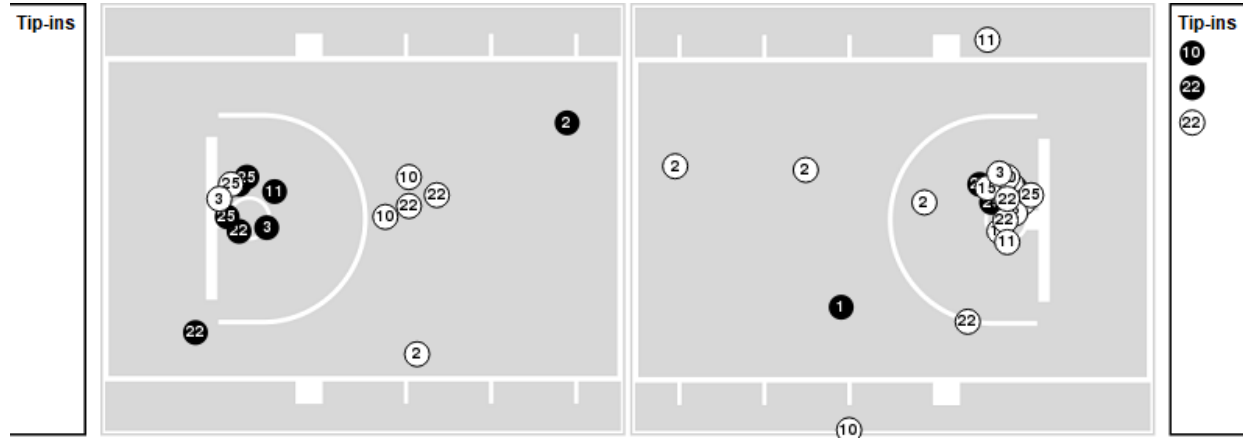

Blow Up Chart

● Made ○ Missed N - Player Number

Michigan St.	M/A	%
Field Goals	28/69	41
2 Points	21/50	42
3 Points	7/19	37
Free Throws	23/27	85

Michigan St.	M/A	%
Points in the Paint	30 (15 / 37)	41
Fast Break Points	9 (5/5)	100
Second Chance Points	16 (10/16)	63
Effective FG%	46