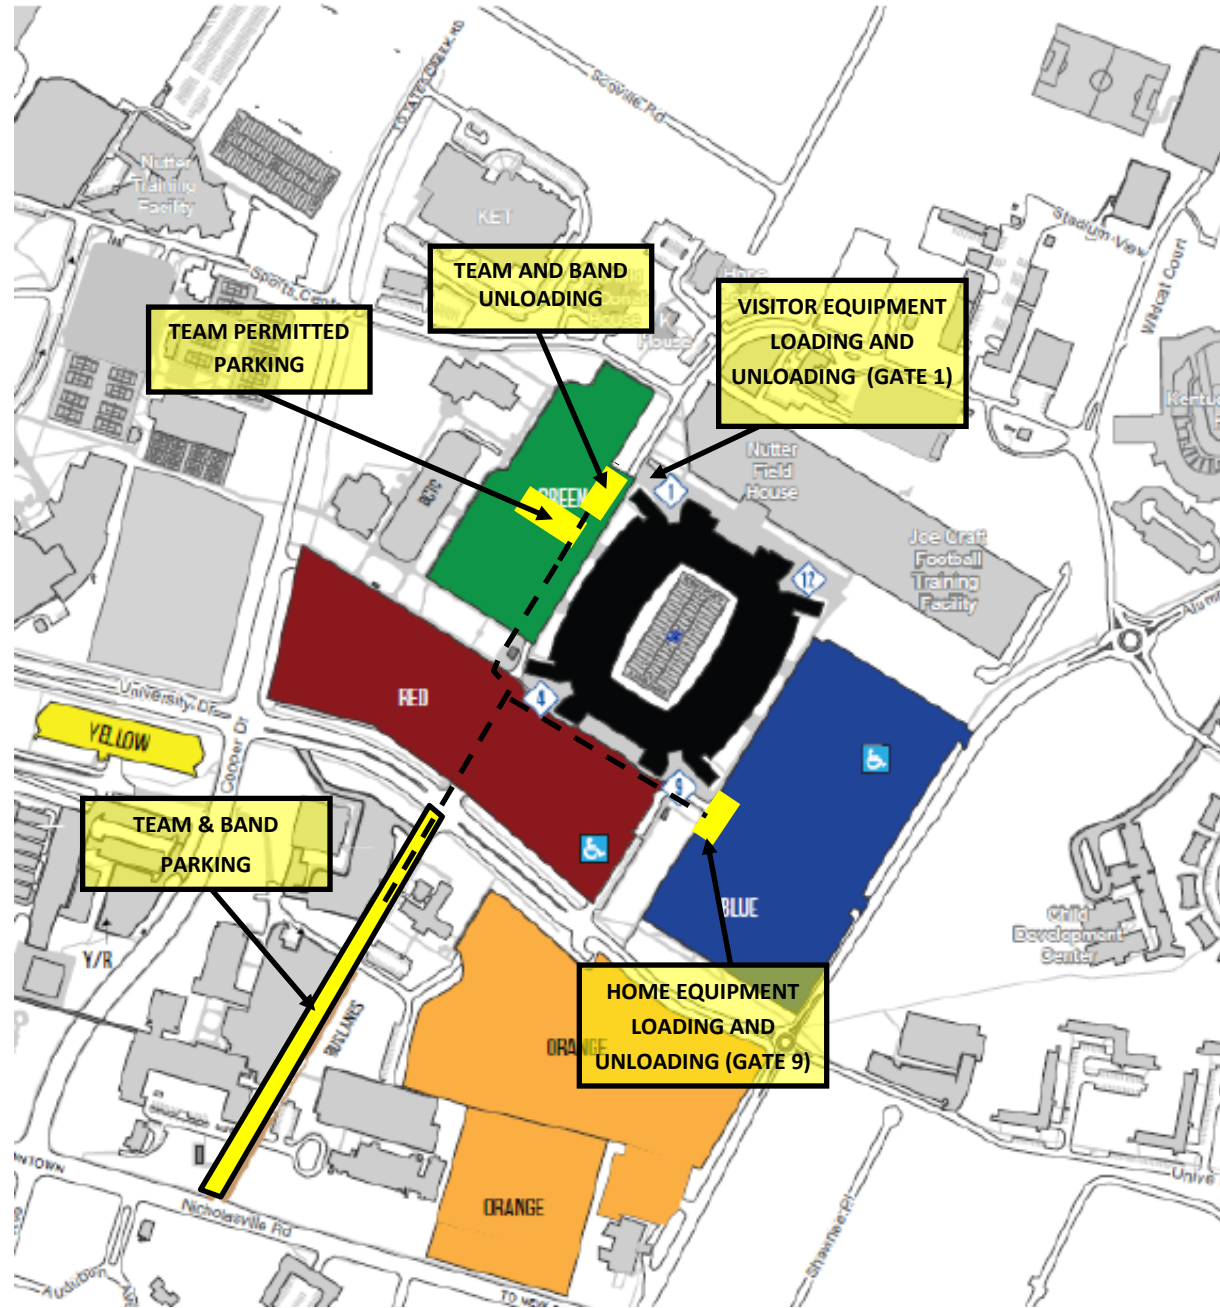

KHSAA

TEAM, BAND, SPIRIT AND BUS PARKING

- Each participating school will receive 10 parking permits, valid for Green Lot reserved parking.
- All buses carrying participants, band members, and spirit squads are asked to unload in the green lot.
- All vehicles carrying equipment will be directed to their respective side of the stadium to unload. Visitors will unload at Gate 1. Home team will unload at Gate 9. Assistance will be provided by gator and trailer.

ROUTE FROM BUS UNLOADING TO BUS PARKING