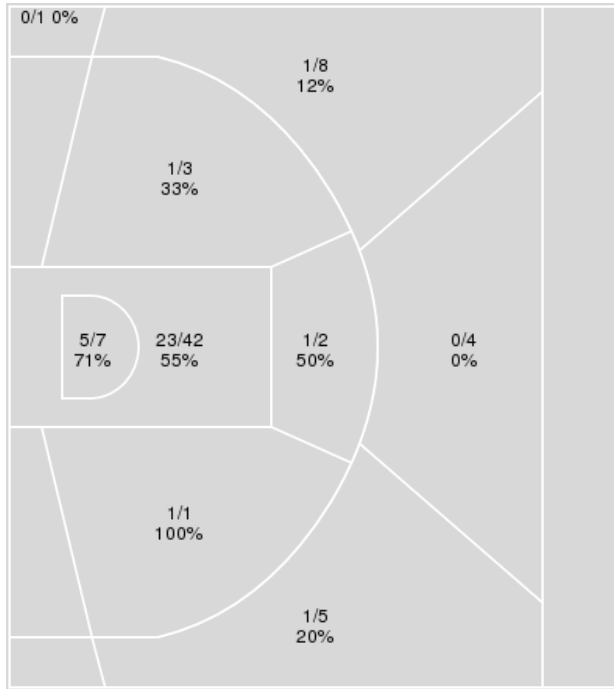

Radford at Kentucky

11/07/22 Memorial Coliseum, Lexington
2022-23 Women's Basketball

Game Time: 7:00 PM
Game Duration: 2:05
Attendance: 2,911

Officials: Roy Gulbeyan, Ashlee Goode, Angel Kent

{ Players => 0, 1, 2, 3, 4, 5, 11, 13, 20, 21, 22, 23, 24, 25, 34; } FG
Types => All; Results => All;

{ Players => All; } FG Types => All; Results => All;

Kentucky