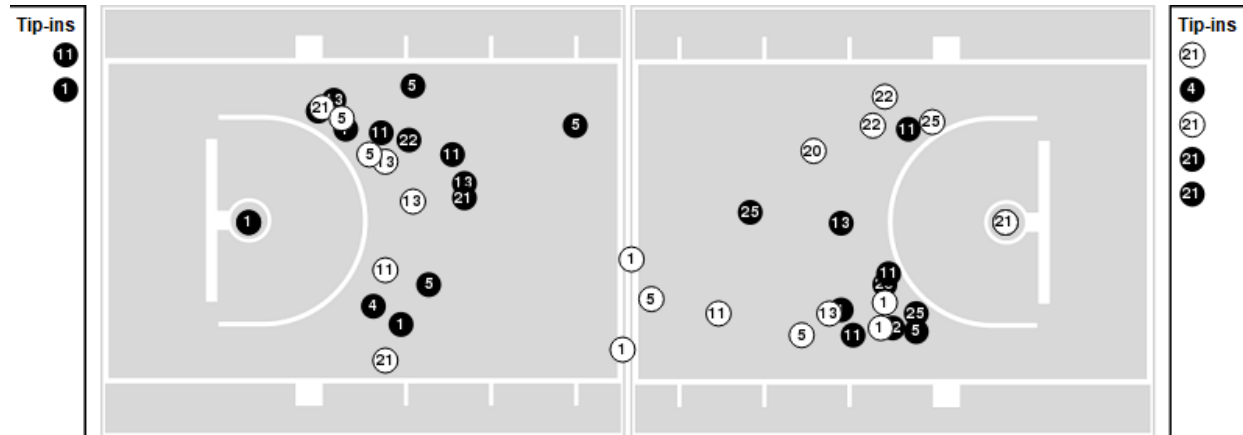

Blow Up Chart

● Made ○ Missed N - Player Number

Kentucky	M/A	%
Field Goals	33/73	45
2 Points	31/55	56
3 Points	2/18	11
Free Throws	14/19	74

Kentucky	M/A	%
Points in the Paint	56 (28 / 49)	57
Fast Break Points	6 (3/3)	100
Second Chance Points	21 (13/21)	62
Effective FG%	47