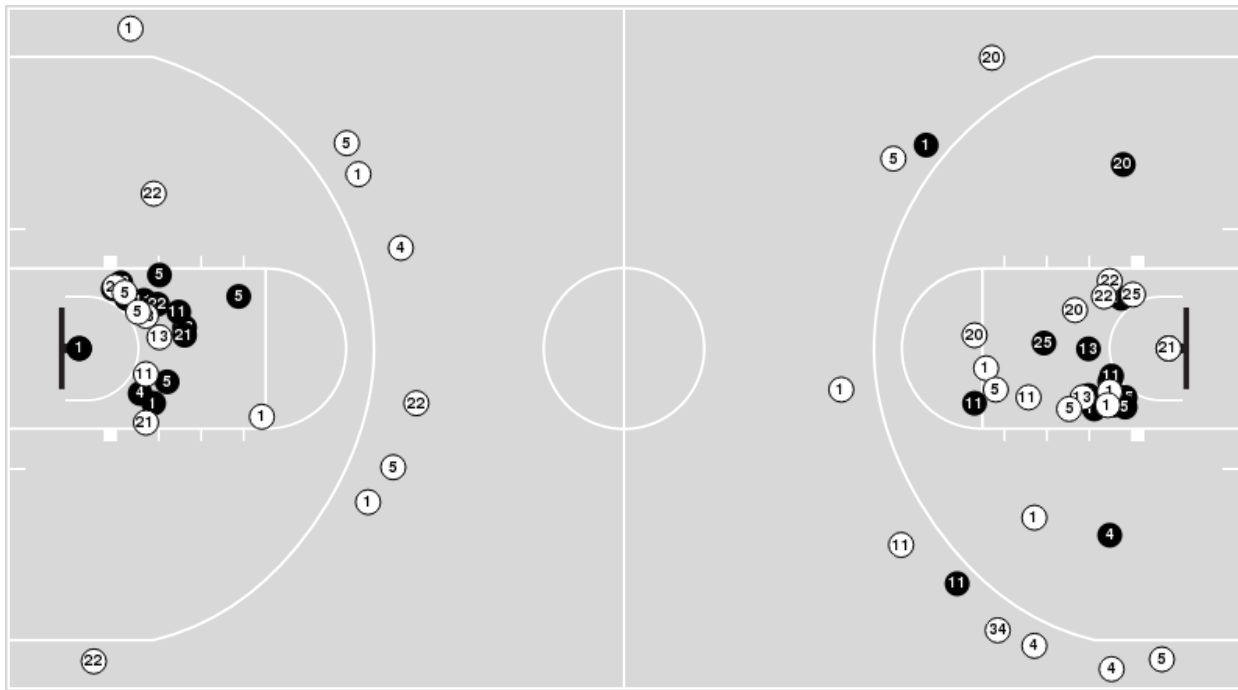

Radford at Kentucky

11/07/22 Memorial Coliseum, Lexington
2022-23 Women's Basketball

Officials: Roy Gulbeyan, Ashlee Goode, Angel Kent

Players => 0, 1, 2, 3, 4, 5, 11, 13, 20, 21, 22, 23, 24, 25, 34 FG Types=>AllResults=>All

Kentucky

All Field Goals