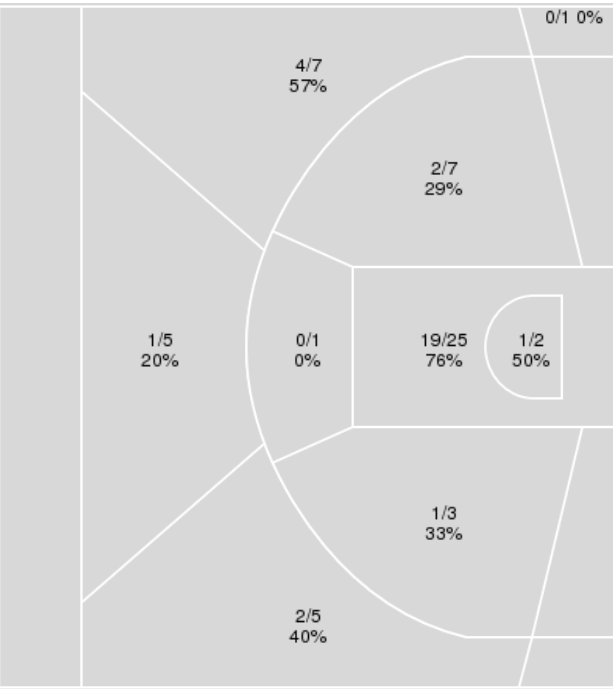

Radford

Kentucky	M/A	%
Field Goals	33/73	45
2 Points	31/55	56
3 Points	2/18	11
Free Throws	14/19	74

Radford	M/A	%
Field Goals	30/56	54
2 Points	23/38	61
3 Points	7/18	39
Free Throws	11/17	65