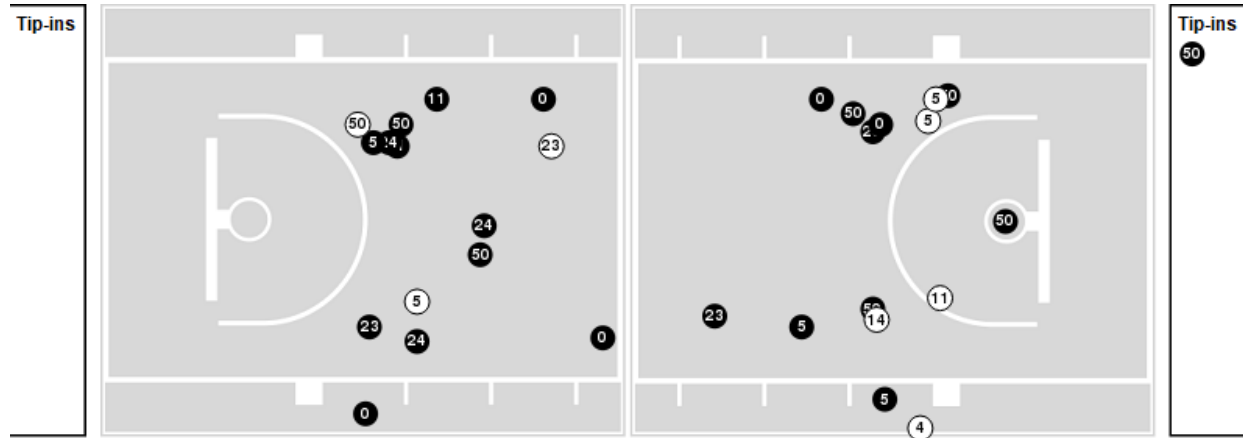

Blow Up Chart

● Made   ○ Missed   N - Player Number

Radford	M/A	%
Field Goals	30/56	54
2 Points	23/38	61
3 Points	7/18	39
Free Throws	11/17	65

Radford	M/A	%
Points in the Paint	40 (20 / 27)	74
Fast Break Points	2 (1/1)	100
Second Chance Points	12 (6/10)	60
Effective FG%	60