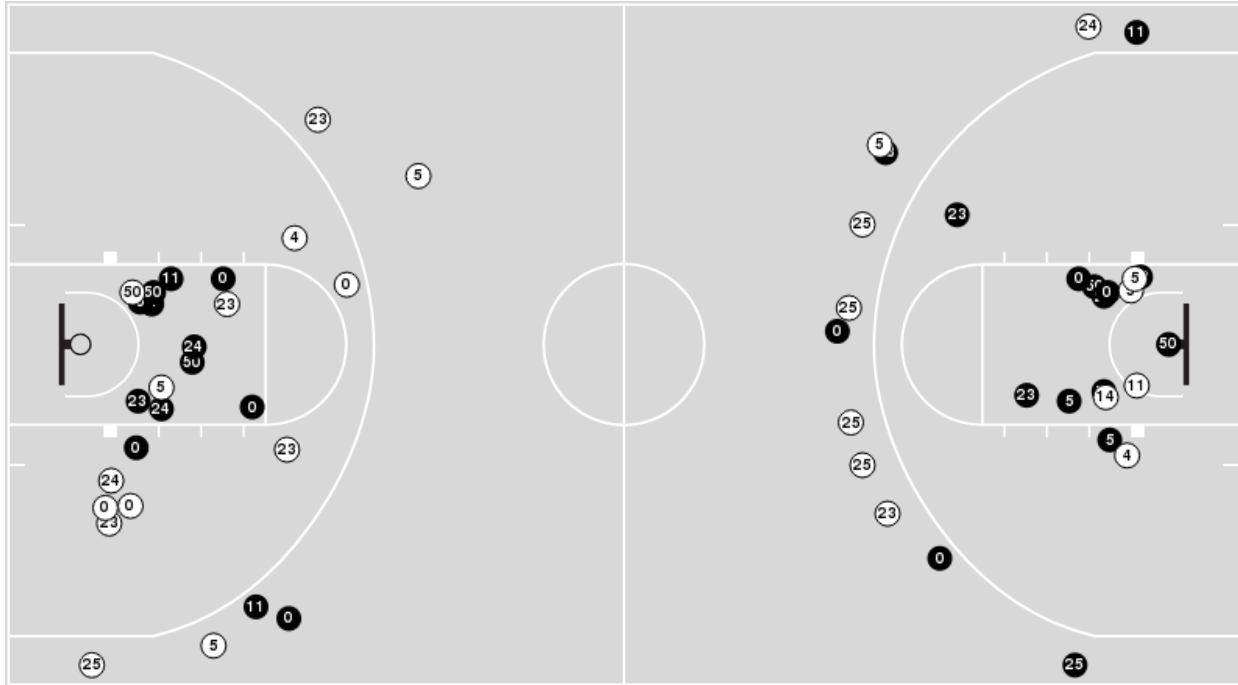

Officials: Roy Gulbeyan, Ashlee Goode, Angel Kent

Players => AllFG Types=>AllResults=>All
Radford

All Field Goals