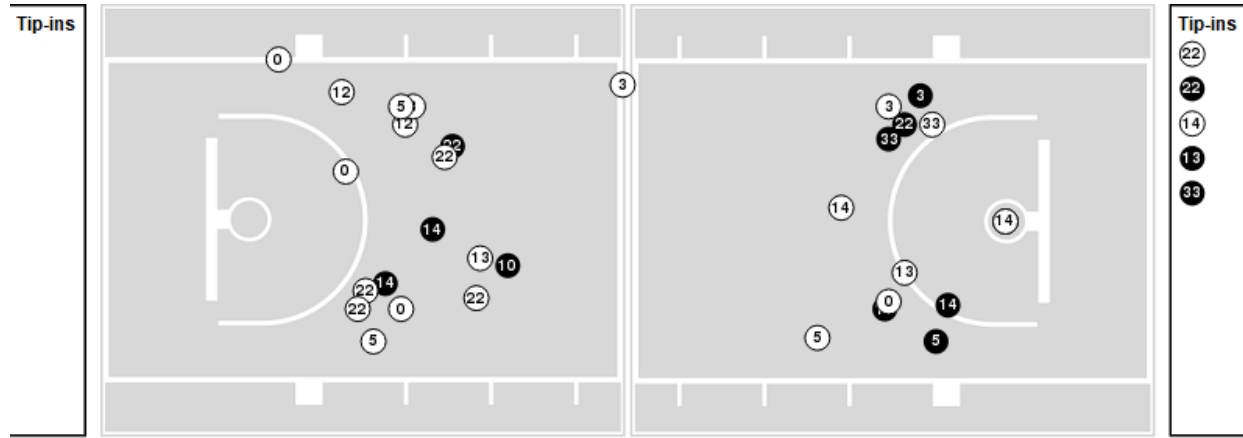

Officials: Margaret Tieman, William Smith, Jody Cantrell

Players => 0, 2, 3, 4, 5, 10, 11, 12, 13, 14, 15, 20, 22, 24, 33, 34 FG Types=>All Results=>All

Morehead St.

All Field Goals

Blow Up Chart

● Made ○ Missed N - Player Number