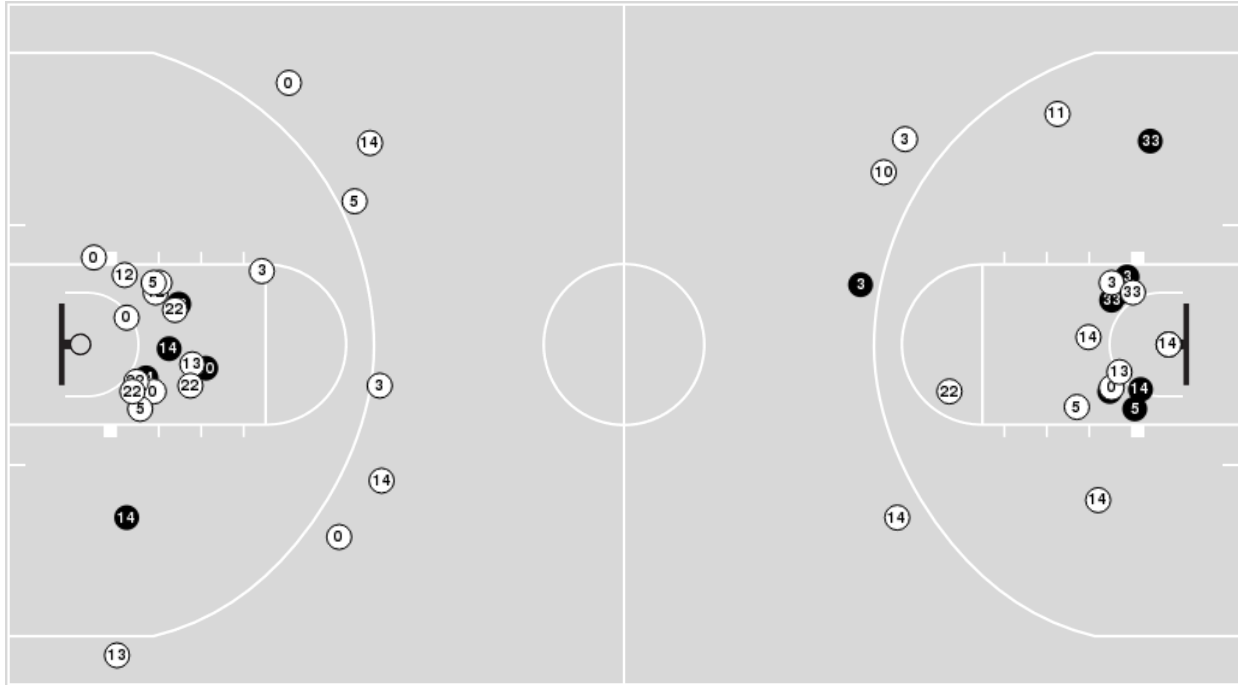

Officials: Margaret Tieman, William Smith, Jody Cantrell

Players => 0, 2, 3, 4, 5, 10, 11, 12, 13, 14, 15, 20, 22, 24, 33, 34 FG Types=>All Results=>All

Morehead St.

All Field Goals