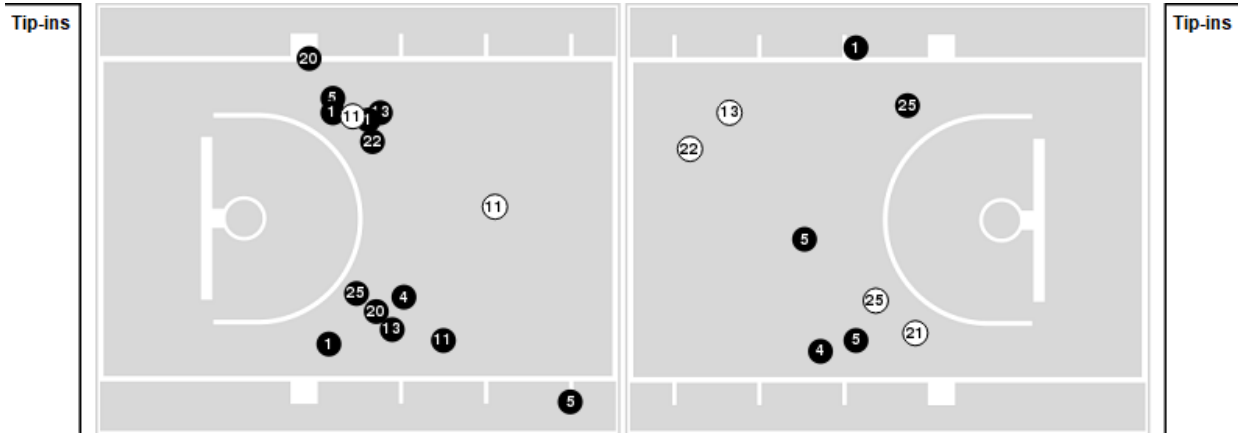

Blow Up Chart

● Made ○ Missed N - Player Number

Kentucky	M/A	%
Field Goals	30/58	52
2 Points	20/35	57
3 Points	10/23	43
Free Throws	3/11	27

Kentucky	M/A	%
Points in the Paint	30 (15 / 21)	71
Fast Break Points	6 (3/3)	100
Second Chance Points	4 (2/3)	67
Effective FG%	60