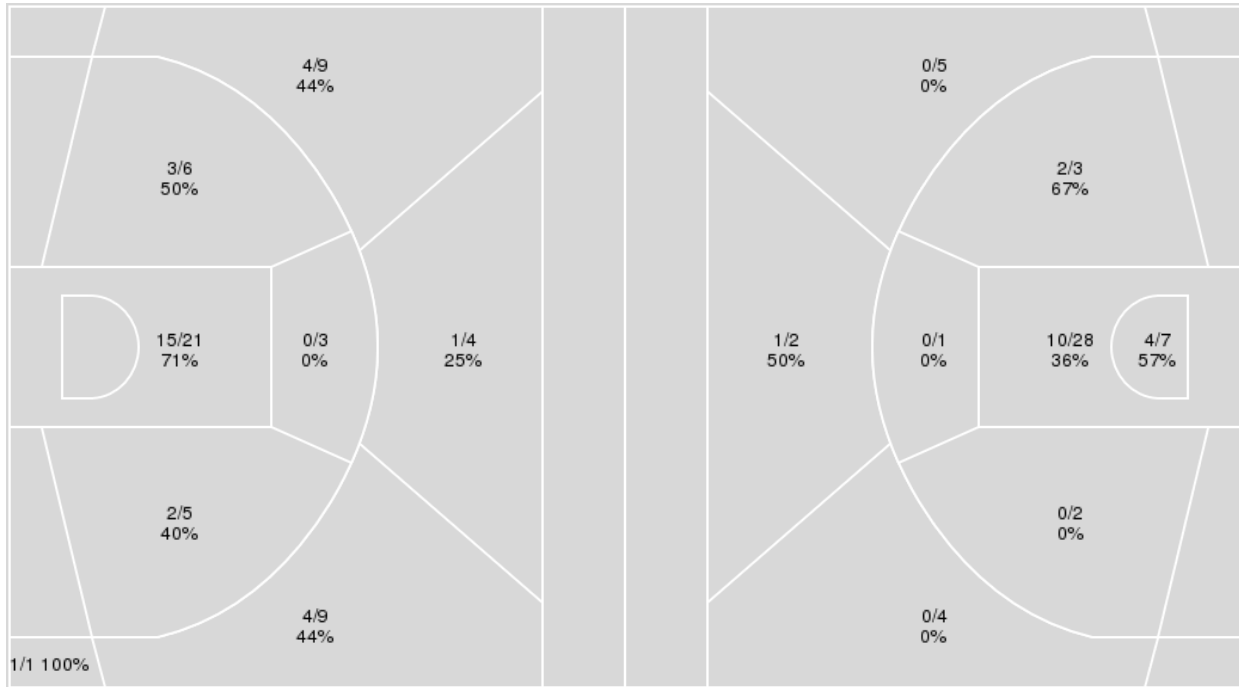

Officials: Margaret Tieman, William Smith, Jody Cantrell

{ Players => 0, 1, 2, 3, 4, 5, 11, 13, 20, 21, 22, 23, 24, 25, 34; } FG
Types => All; Results => All;

{ Players => 0, 2, 3, 4, 5, 10, 11, 12, 13, 14, 15, 20, 22, 24, 33, 34; } FG
Types => All; Results => All;

Kentucky

Morehead St.

Kentucky	M/A	%
Field Goals	30/58	52
2 Points	20/35	57
3 Points	10/23	43
Free Throws	3/11	27

Morehead St.	M/A	%
Field Goals	17/52	33
2 Points	16/41	39
3 Points	1/11	9
Free Throws	13/17	76