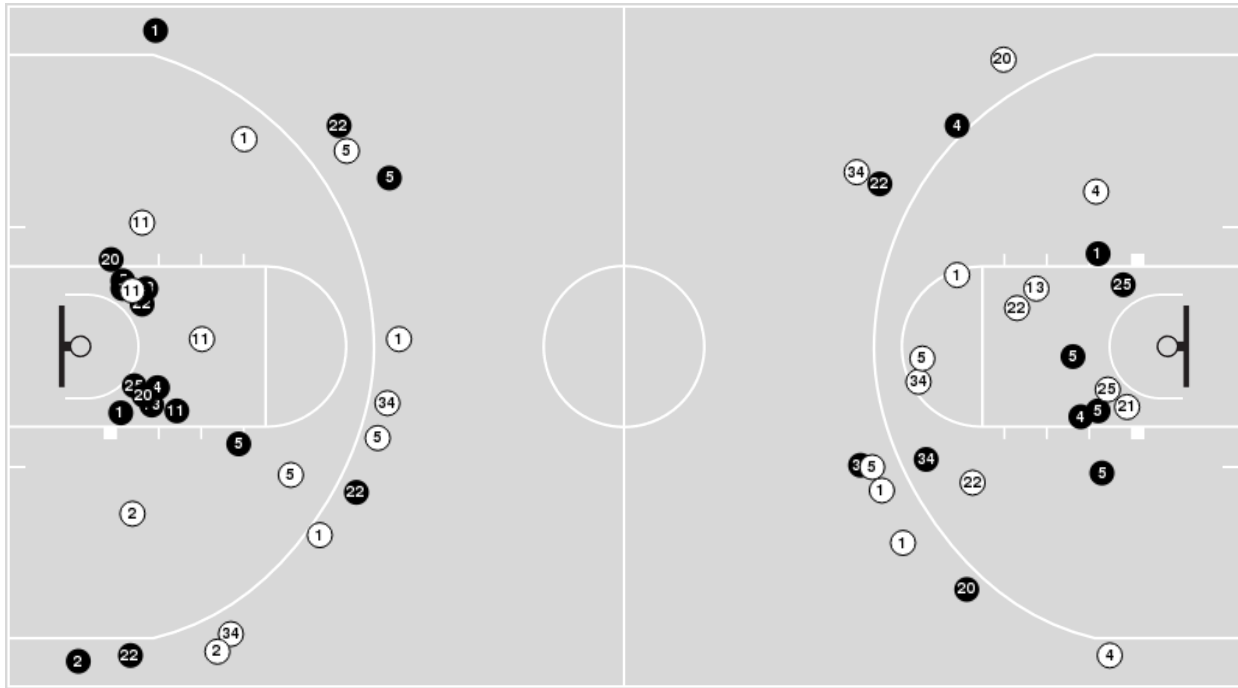

Officials: Margaret Tieman, William Smith, Jody Cantrell

Players => 0, 1, 2, 3, 4, 5, 11, 13, 20, 21, 22, 23, 24, 25, 34 FG Types=>All Results=>All

Kentucky

All Field Goals