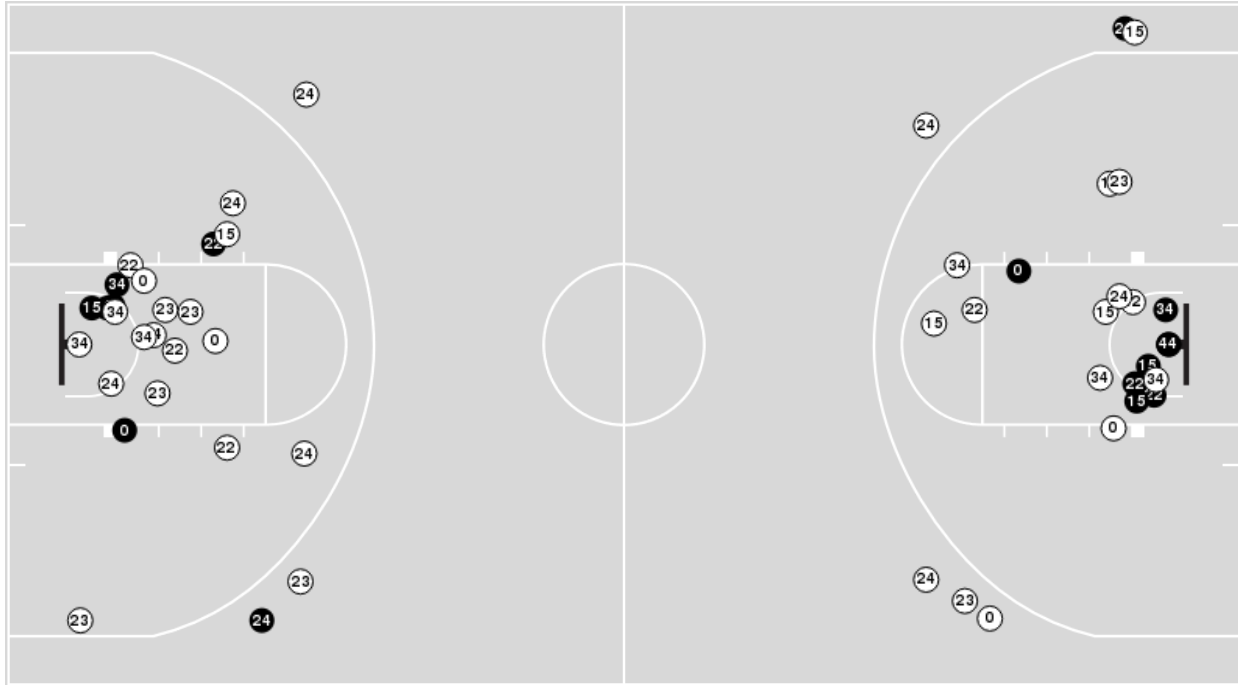

Players => AllFG Types=>AllResults=>All
Bellarmine

All Field Goals