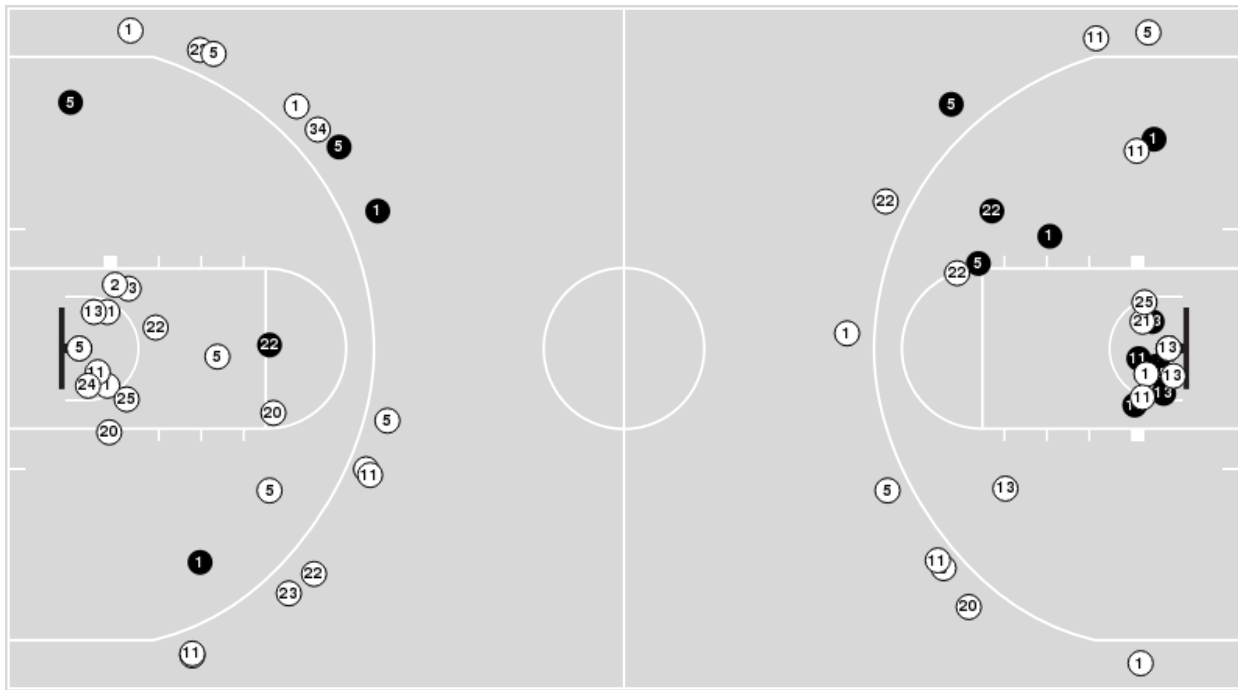

Officials: Eric Brewton, Nykeshia Thompson, Sarah Williams

Players => AllFG Types=>AllResults=>All

Kentucky

All Field Goals