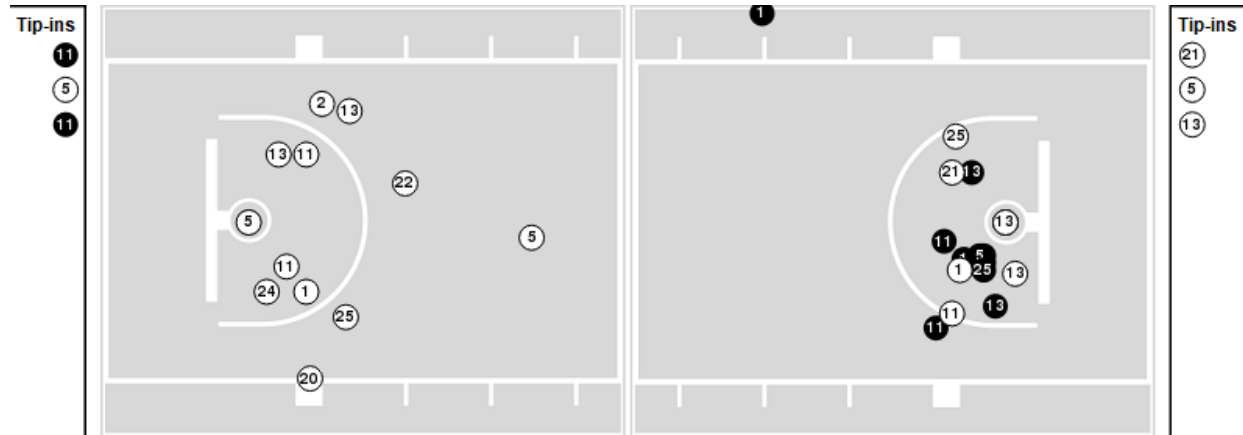

Blow Up Chart

● Made   ○ Missed   N - Player Number

Kentucky	M/A	%
Field Goals	21/67	31
2 Points	18/43	42
3 Points	3/24	12
Free Throws	18/24	75

Kentucky	M/A	%
Points in the Paint	22 (11 / 30)	37
Fast Break Points	16 (11/15)	73
Second Chance Points	16 (8/16)	50
Effective FG%	34