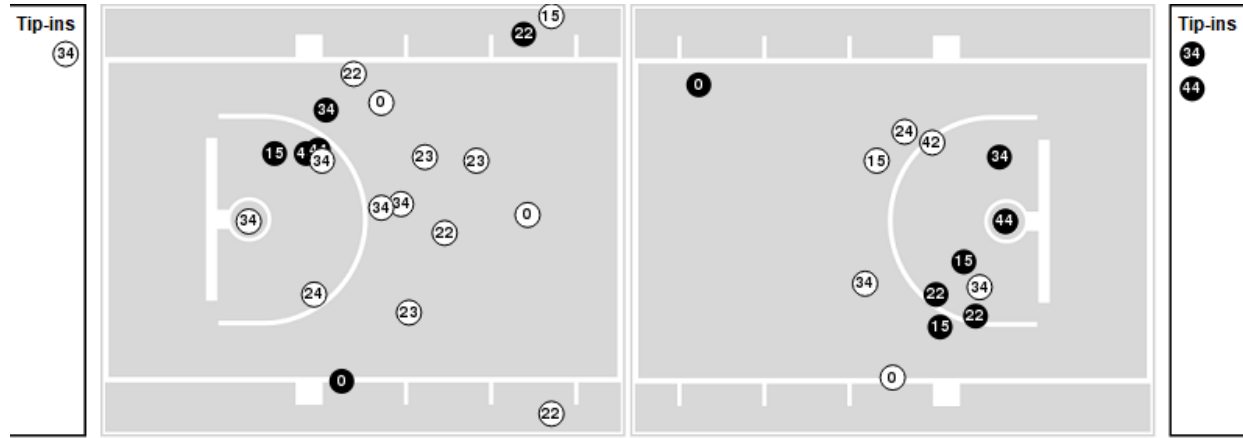

Blow Up Chart

● Made   ○ Missed   N - Player Number

Bellarmine	M/A	%
Field Goals	16/51	31
2 Points	14/42	33
3 Points	2/9	22
Free Throws	11/18	61

Bellarmine	M/A	%
Points in the Paint	24 (12 / 29)	41
Fast Break Points	0 (0/0)	0
Second Chance Points	8 (4/13)	31
Effective FG%	33