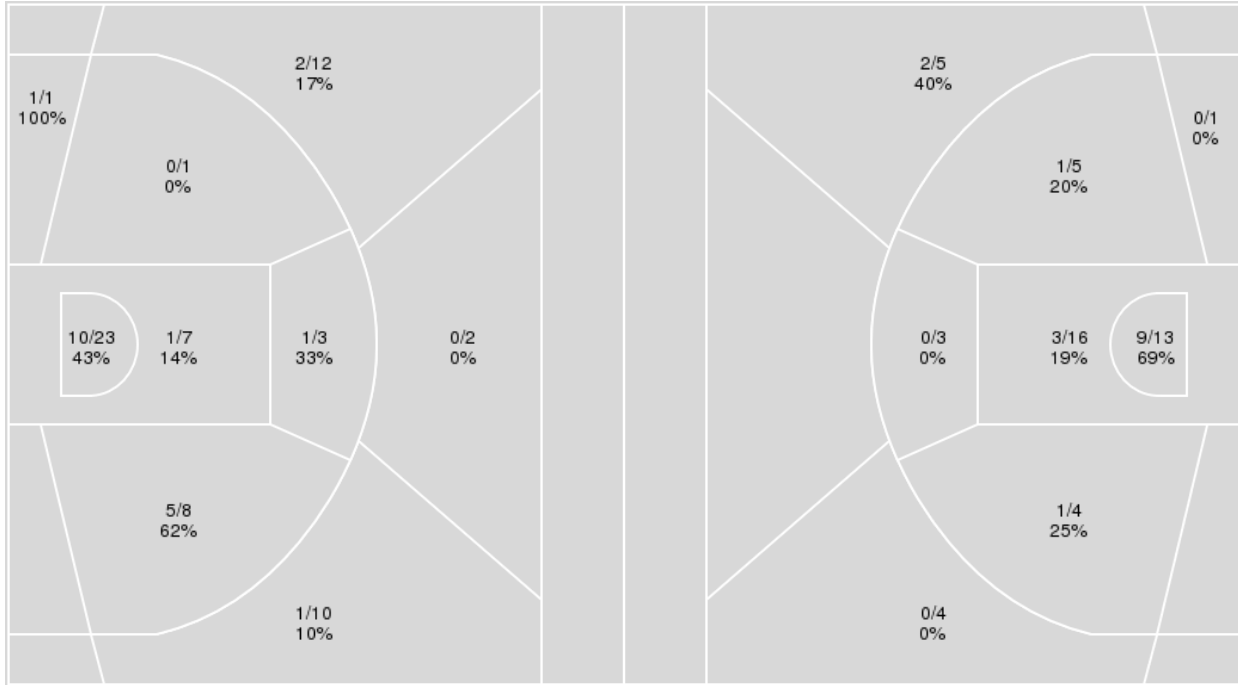

Bellarmine at Kentucky

11/17/22 Memorial Coliseum, Lexington
2022-23 Women's Basketball

Officials: Eric Brewton, Nykeshia Thompson, Sarah Williams

{ Players => All; } FG Types => All; Results => All;

{ Players => All; } FG Types => All; Results => All;

Kentucky

Bellarmine

Kentucky	M/A	%
Field Goals	21/67	31
2 Points	18/43	42
3 Points	3/24	12
Free Throws	18/24	75

Bellarmine	M/A	%
Field Goals	16/51	31
2 Points	14/42	33
3 Points	2/9	22
Free Throws	11/18	61