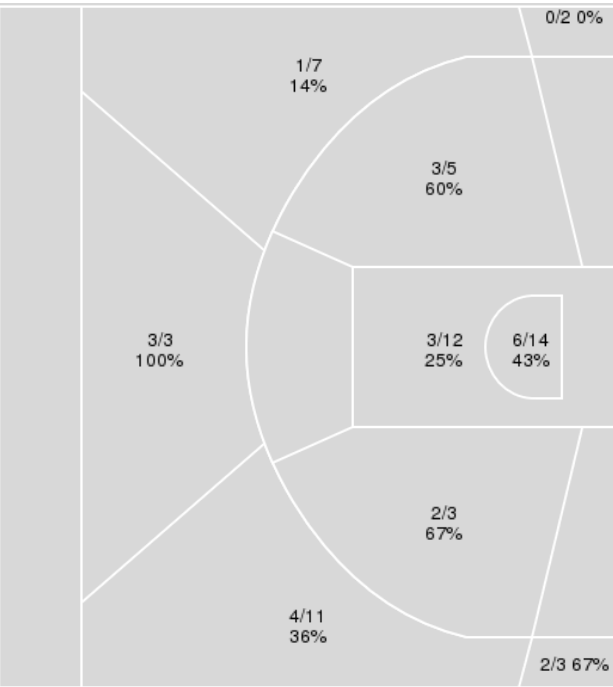

Kentucky

Missouri	M/A	%
Field Goals	24/53	45
2 Points	17/36	47
3 Points	7/17	41
Free Throws	19/25	76

Kentucky	M/A	%
Field Goals	24/60	40
2 Points	14/34	41
3 Points	10/26	38
Free Throws	13/15	87