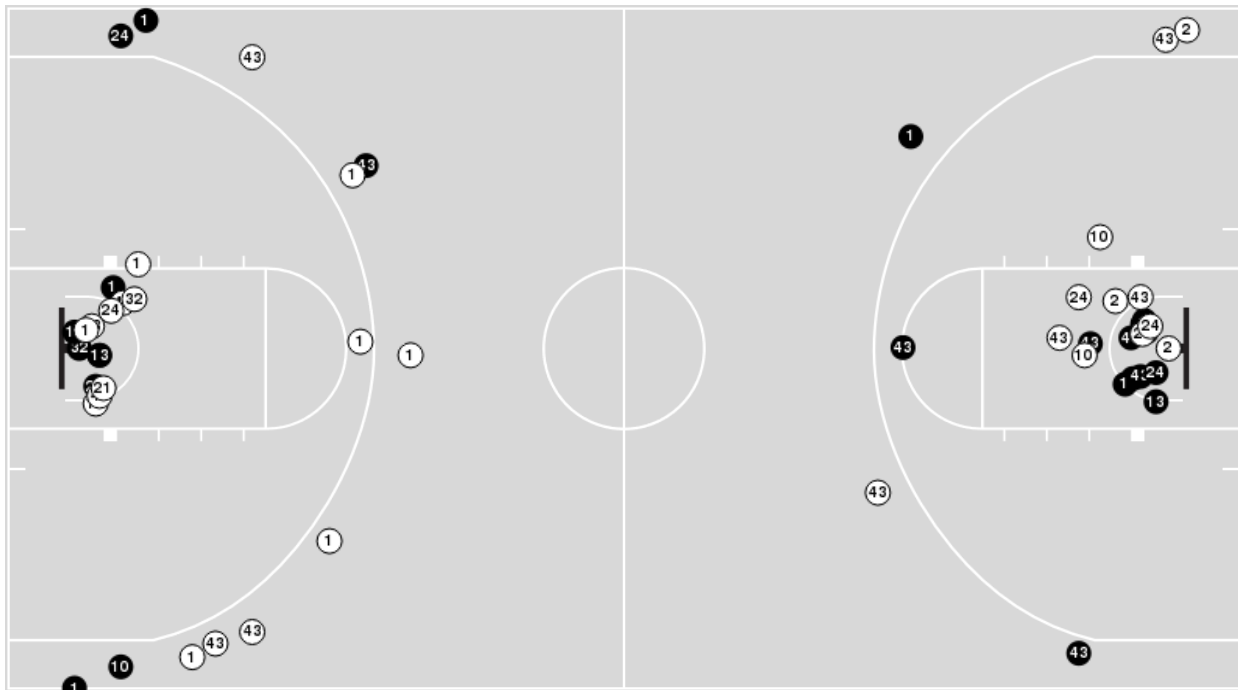

Kentucky at Missouri

12/29/22 Mizzou Arena, Columbia
2022-23 Women's Basketball

Officials: Brian Hall, Tiffany Bird, Ashlee Goode

Players => 1, 2, 4, 10, 13, 20, 21, 24, 32, 34, 40, 43 FG Types=>AllResults=>All

Missouri

All Field Goals