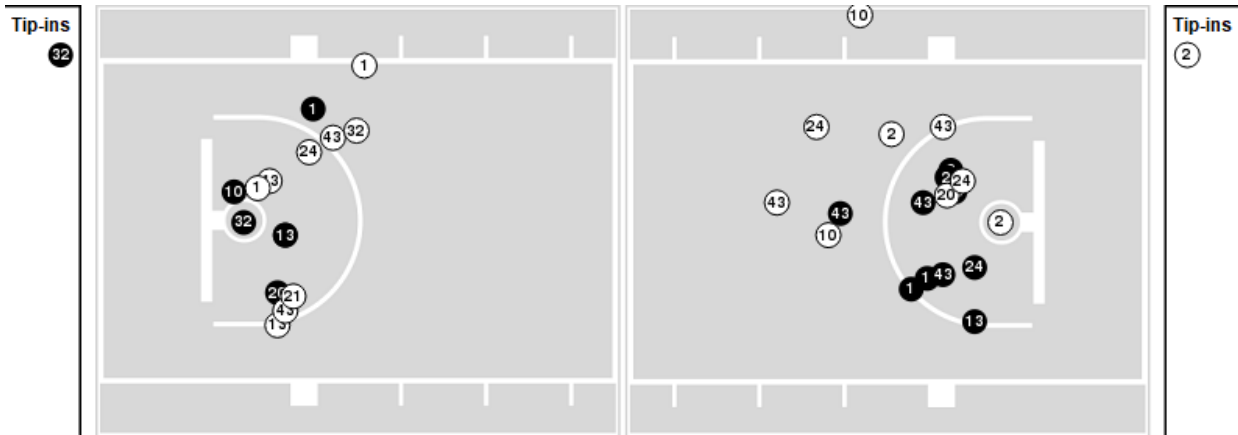

Officials: Brian Hall, Tiffany Bird, Ashlee Goode

Players => 1, 2, 4, 10, 13, 20, 21, 24, 32, 34, 40, 43 FG Types=>AllResults=>All

Missouri

All Field Goals

Blow Up Chart

● Made ○ Missed N - Player Number

Missouri	M/A	%
Field Goals	24/53	45
2 Points	17/36	47
3 Points	7/17	41
Free Throws	19/25	76