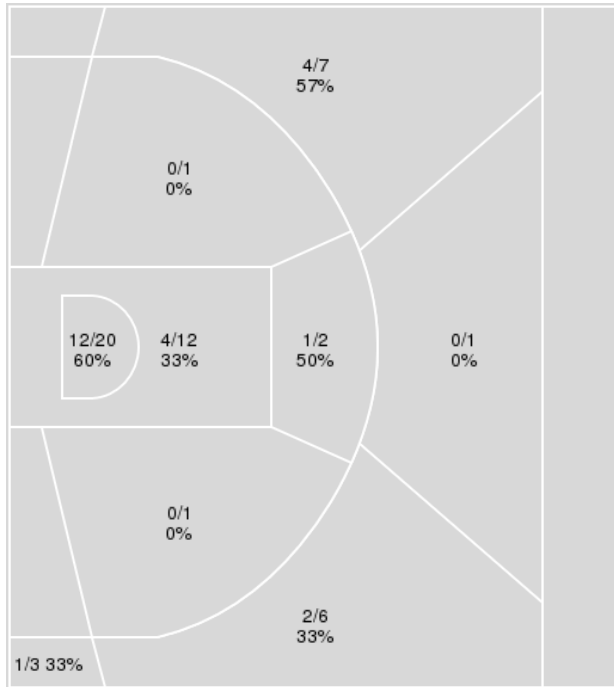

Kentucky at Missouri

12/29/22 Mizzou Arena, Columbia
2022-23 Women's Basketball

Officials: Brian Hall, Tiffany Bird, Ashlee Goode

{ Players => 1, 2, 4, 10, 13, 20, 21, 24, 32, 34, 40, 43; } FG Types => All; Results => All;

{ Players => All; } FG Types => All; Results => All;

Missouri