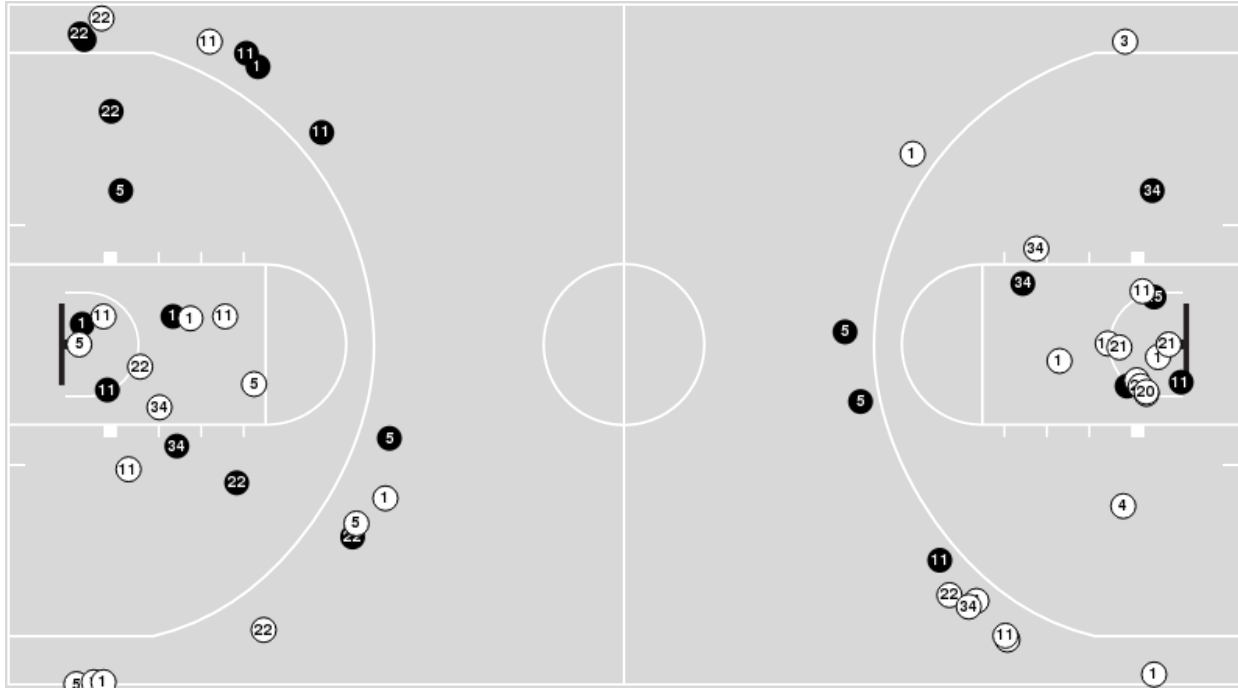

Kentucky at Missouri

12/29/22 Mizzou Arena, Columbia
2022-23 Women's Basketball

Players => AllFG Types=>AllResults=>All

Kentucky

All Field Goals