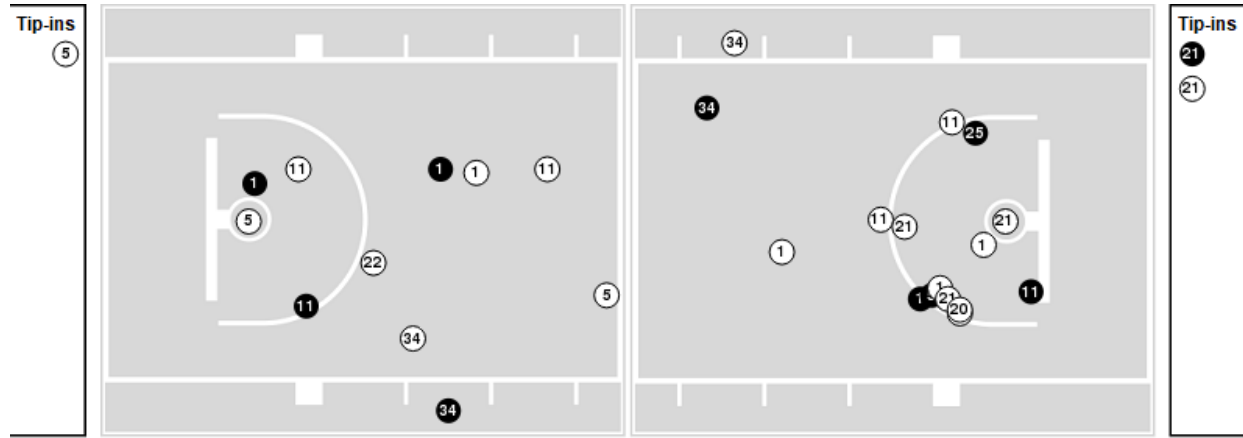

Kentucky at Missouri

12/29/22 Mizzou Arena, Columbia
2022-23 Women's Basketball

Players => AllFG Types=>AllResults=>All

Kentucky

All Field Goals

Blow Up Chart

● Made ○ Missed N - Player Number

Kentucky	M/A	%
Field Goals	24/60	40
2 Points	14/34	41
3 Points	10/26	38
Free Throws	13/15	87