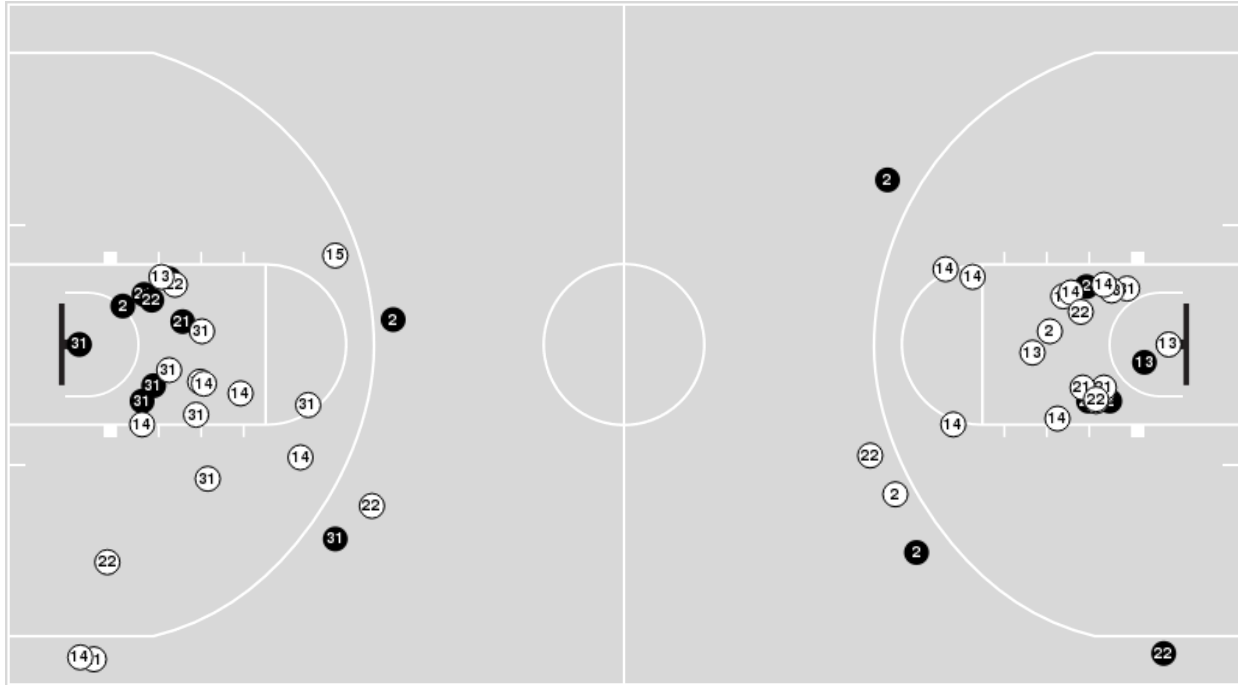

Players => 2, 3, 4, 10, 11, 12, 13, 14, 15, 21, 22, 23, 31, 32, 33, 42FG Types=>AllResults=>All

Murray St.

All Field Goals