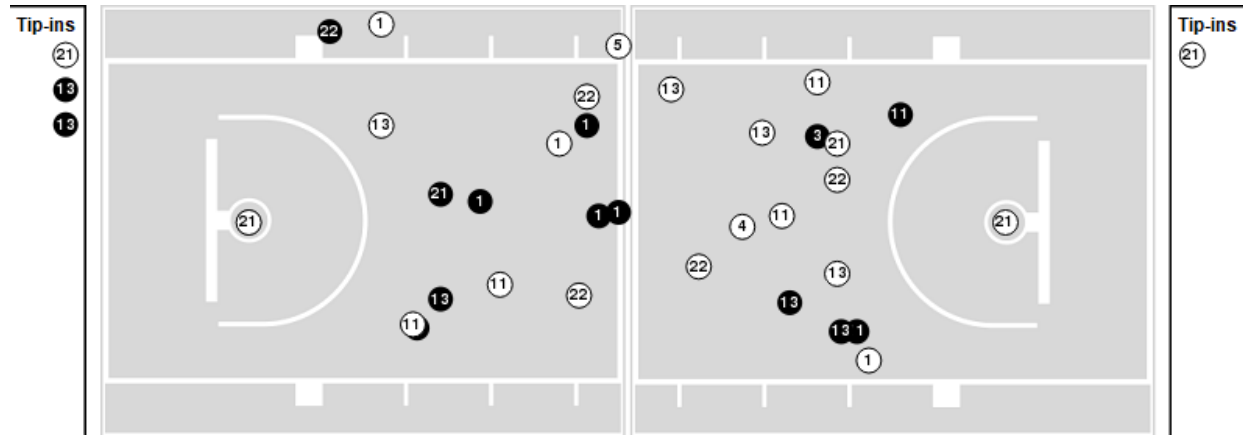

Blow Up Chart

● Made ○ Missed N - Player Number

Kentucky	M/A	%
Field Goals	20/60	33
2 Points	18/43	42
3 Points	2/17	12
Free Throws	2/4	50

Kentucky	M/A	%
Points in the Paint	30 (15 / 33)	45
Fast Break Points	2 (1/1)	100
Second Chance Points	8 (4/12)	33
Effective FG%	35