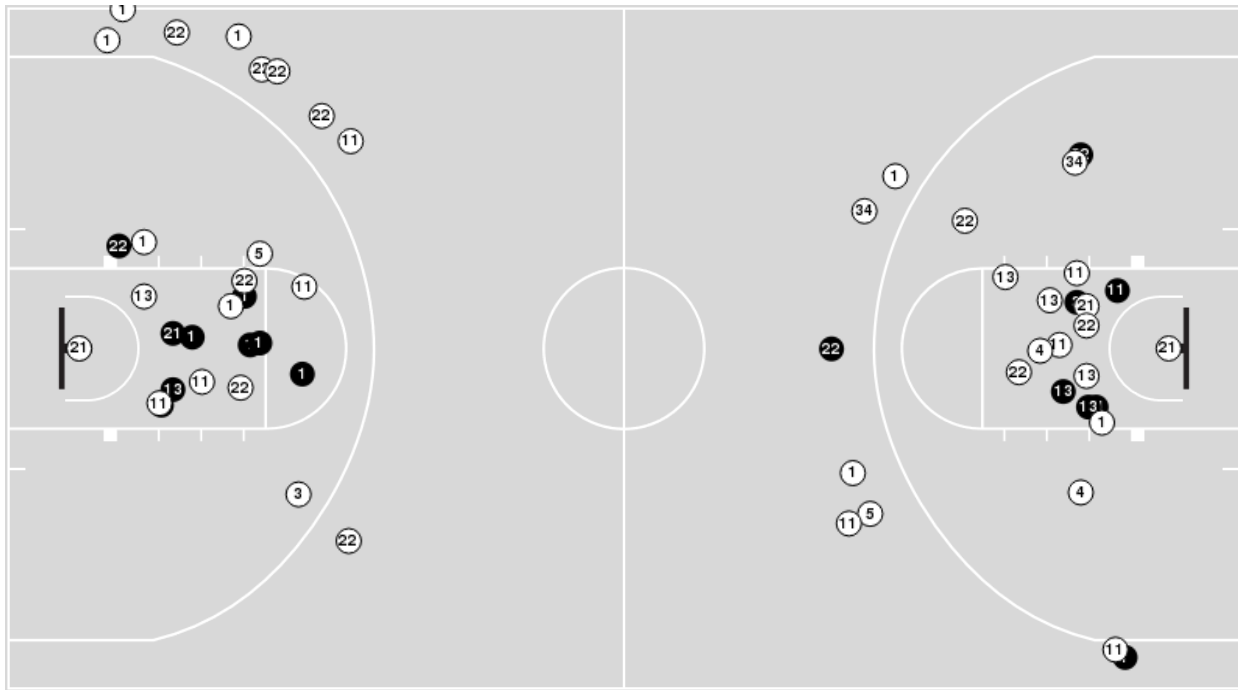

Officials: Gina Cross, Felicia Grinter, Talisa Green

Players => 0, 1, 2, 3, 4, 5, 11, 13, 20, 21, 22, 23, 24, 25, 34 FG Types=>All Results=>All

Kentucky

All Field Goals