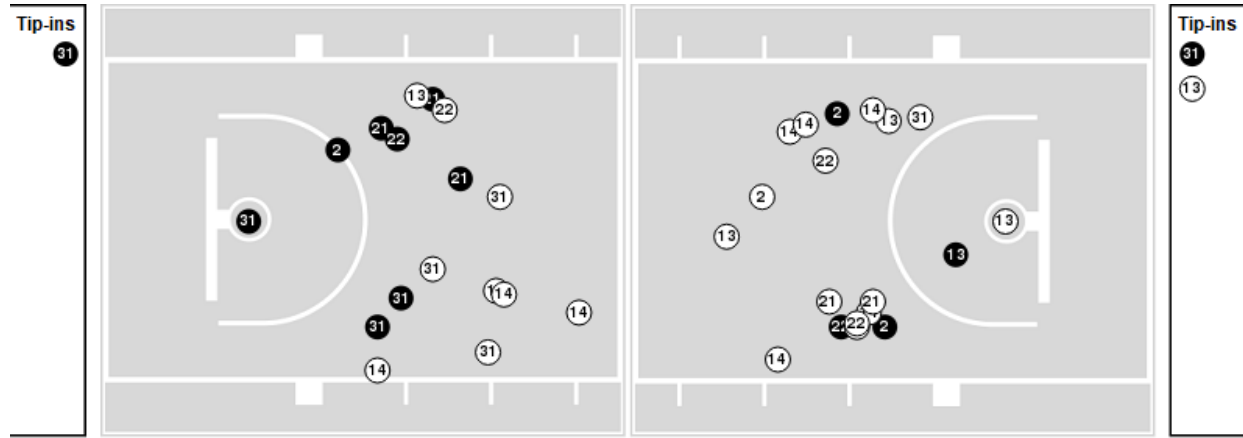

Blow Up Chart

● Made ○ Missed N - Player Number

Murray St.	M/A	%
Field Goals	18/55	33
2 Points	13/45	29
3 Points	5/10	50
Free Throws	10/16	62

Murray St.	M/A	%
Points in the Paint	26 (13 / 37)	35
Fast Break Points	2 (1/1)	100
Second Chance Points	7 (4/12)	33
Effective FG%	37