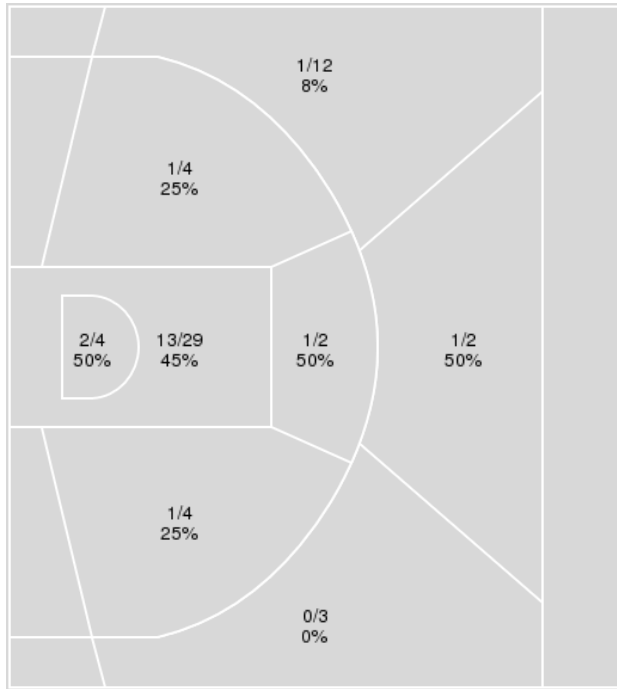

Murray St. at Kentucky

12/16/22 Memorial Coliseum, Lexington
2022-23 Women's Basketball

Officials: Gina Cross, Felicia Grinter, Talisa Green

{ Players => 0, 1, 2, 3, 4, 5, 11, 13, 20, 21, 22, 23, 24, 25, 34; } FG
Types => All; Results => All;

{ Players => 2, 3, 4, 10, 11, 12, 13, 14, 15, 21, 22, 23, 31, 32, 33, 42; }
FG Types => All; Results => All;

Kentucky

Murray St.

Kentucky	M/A	%
Field Goals	20/60	33
2 Points	18/43	42
3 Points	2/17	12
Free Throws	2/4	50

Murray St.	M/A	%
Field Goals	18/55	33
2 Points	13/45	29
3 Points	5/10	50
Free Throws	10/16	62