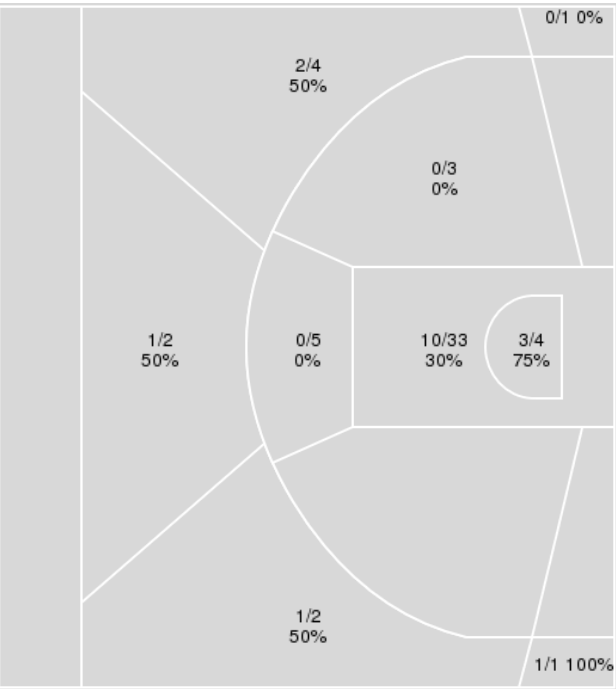

Murray St. at Kentucky

12/16/22 Memorial Coliseum, Lexington
2022-23 Women's Basketball

Officials: Gina Cross, Felicia Grinter, Talisa Green

{ Players => 0, 1, 2, 3, 4, 5, 11, 13, 20, 21, 22, 23, 24, 25, 34; } FG
Types => All; Results => All;

{ Players => 2, 3, 4, 10, 11, 12, 13, 14, 15, 21, 22, 23, 31, 32, 33, 42; }
FG Types => All; Results => All;

Kentucky

Murray St.

Kentucky	M/A	%
Field Goals	20/60	33
2 Points	18/43	42
3 Points	2/17	12
Free Throws	2/4	50

Murray St.	M/A	%
Field Goals	18/55	33
2 Points	13/45	29
3 Points	5/10	50
Free Throws	10/16	62