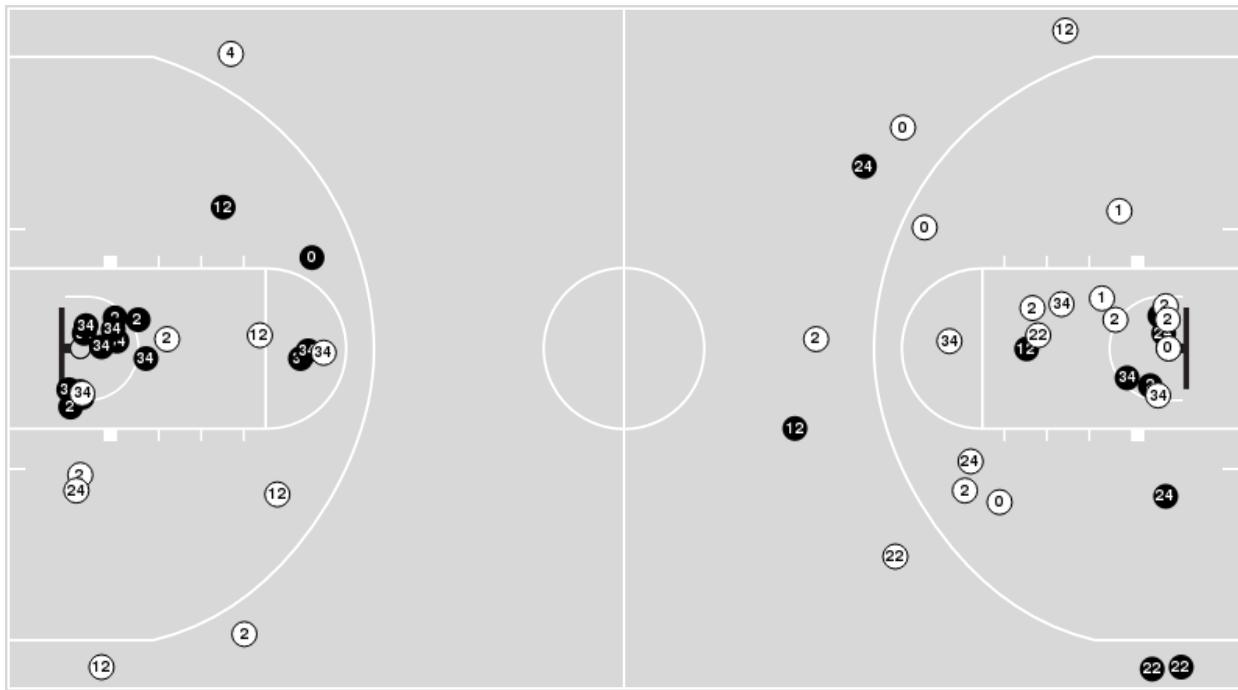

Yale at Kentucky

12/10/22 Rupp Arena, Lexington
2022-23 Men's Basketball

Officials: Todd Austin, Owen Shortt, Lucas Santos

Players => AllFG Types=>AllResults=>All

Kentucky

All Field Goals

Blow Up Chart

● Made ○ Missed N - Player Number