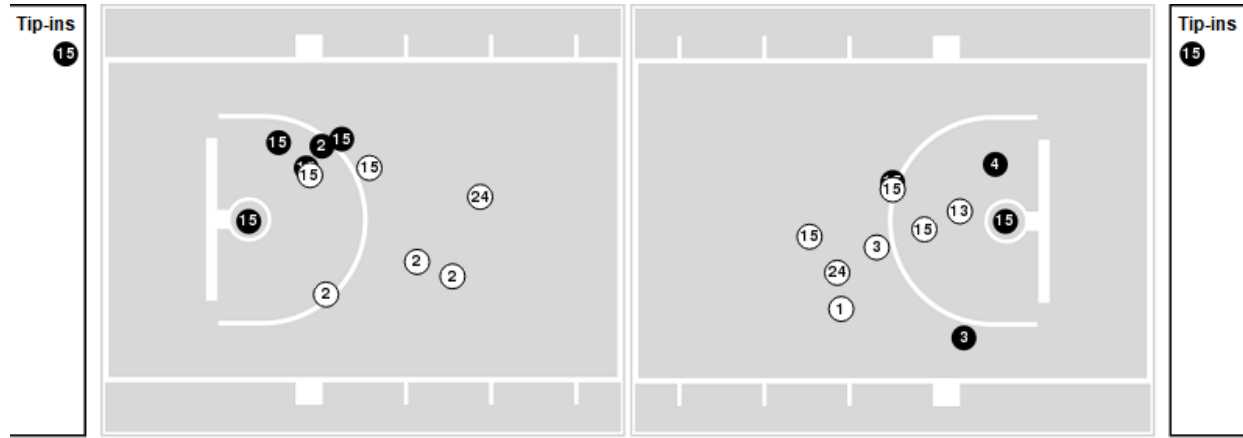

Blow Up Chart

● Made   ○ Missed   N - Player Number

Yale	M/A	%
Field Goals	22/51	43
2 Points	15/34	44
3 Points	7/17	41
Free Throws	8/12	67

Yale	M/A	%
Points in the Paint	18 (9 / 22)	41
Fast Break Points	7 (4/4)	100
Second Chance Points	6 (3/8)	38
Effective FG%	50