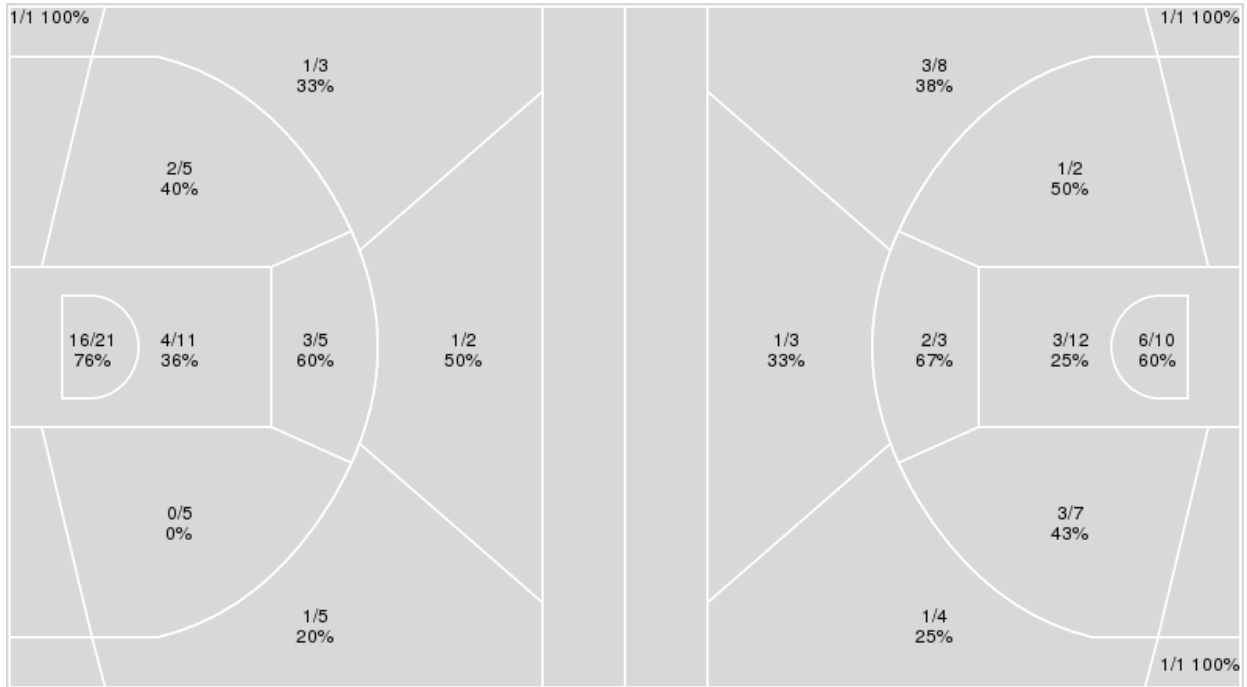

Yale at Kentucky

12/10/22 Rupp Arena, Lexington
2022-23 Men's Basketball

Game Time: 1:00 PM
Game Duration: 1:55
Attendance: 20,264

Officials: Todd Austin, Owen Shortt, Lucas Santos

{ Players => All; } FG Types => All; Results => All;

{ Players => 1, 2, 3, 4, 10, 11, 12, 13, 15, 21, 22, 23, 24, 33, 35, 42, 44;
} FG Types => All; Results => All;

Kentucky

Yale

Kentucky	M/A	%
Field Goals	29/58	50
2 Points	25/47	53
3 Points	4/11	36
Free Throws	7/10	70

Yale	M/A	%
Field Goals	22/51	43
2 Points	15/34	44
3 Points	7/17	41
Free Throws	8/12	67