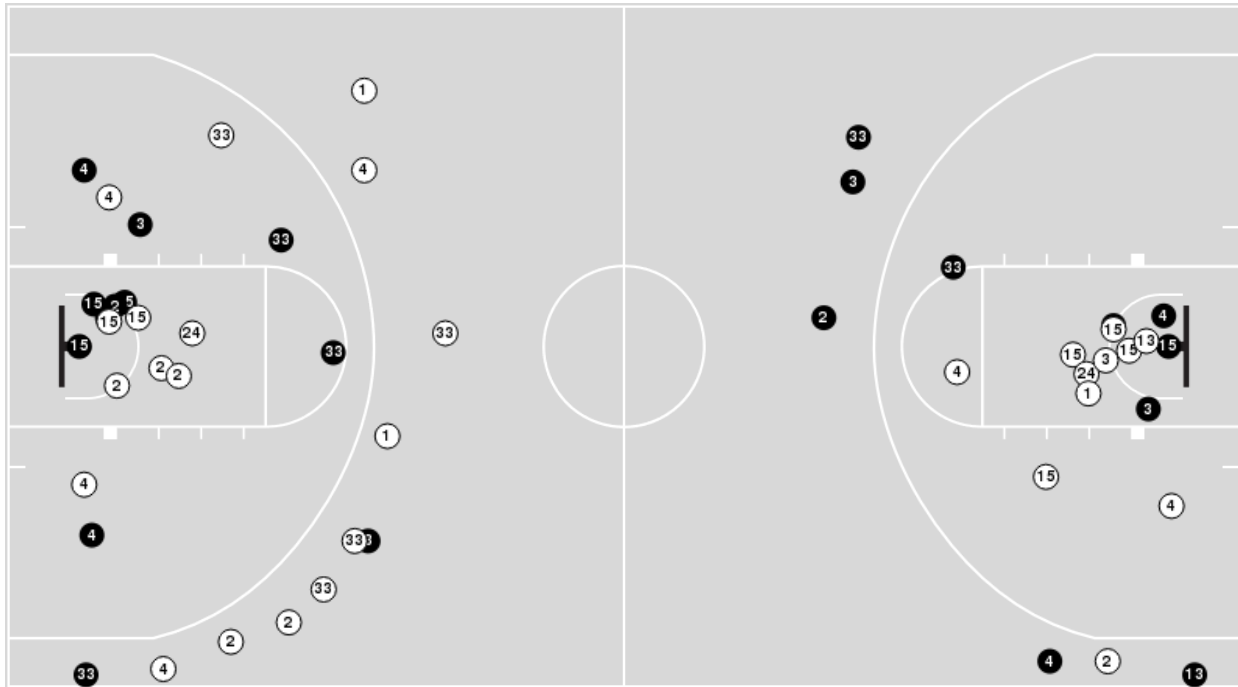

Yale at Kentucky

12/10/22 Rupp Arena, Lexington
2022-23 Men's Basketball

Game Time: 1:00 PM
Game Duration: 1:55
Attendance: 20,264

Officials: Todd Austin, Owen Shortt, Lucas Santos

Players => 1, 2, 3, 4, 10, 11, 12, 13, 15, 21, 22, 23, 24, 33, 35, 42, 44FG Types=>AllResults=>All

Yale

All Field Goals