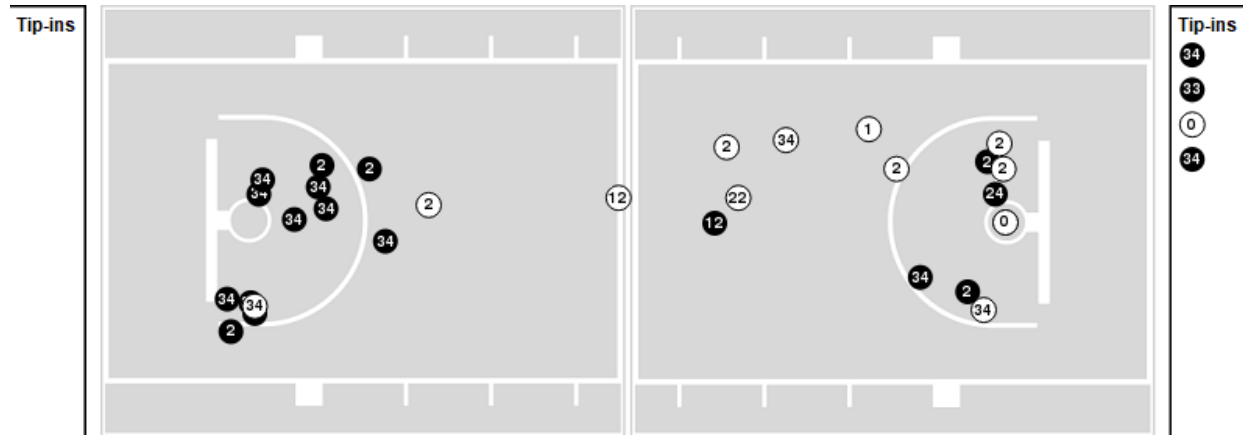

Yale at Kentucky

12/10/22 Rupp Arena, Lexington
2022-23 Men's Basketball

Officials: Todd Austin, Owen Shortt, Lucas Santos

Players => AllFG Types=>AllResults=>All

Kentucky

All Field Goals

Blow Up Chart

● Made ○ Missed N - Player Number