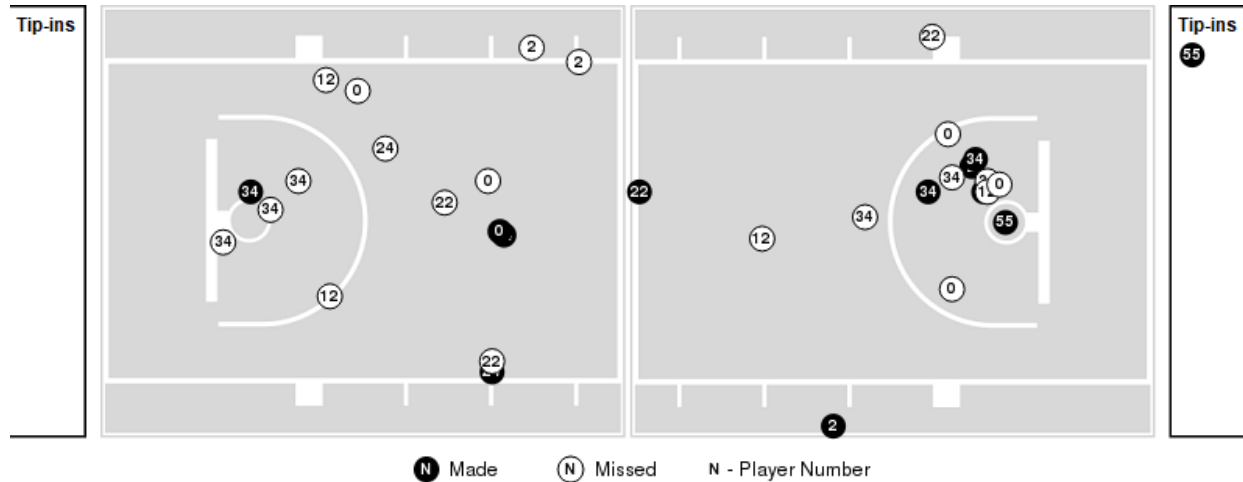

Blow Up Chart

Kentucky	M/A	%
Field Goals	21/64	33
2 Points	15/43	35
3 Points	6/21	29
Free Throws	5/13	38

Kentucky	M/A	%
Points in the Paint	20 (10 / 28)	36
Fast Break Points	0 (0/1)	0
Second Chance Points	9 (4/20)	20
Effective FG%	38