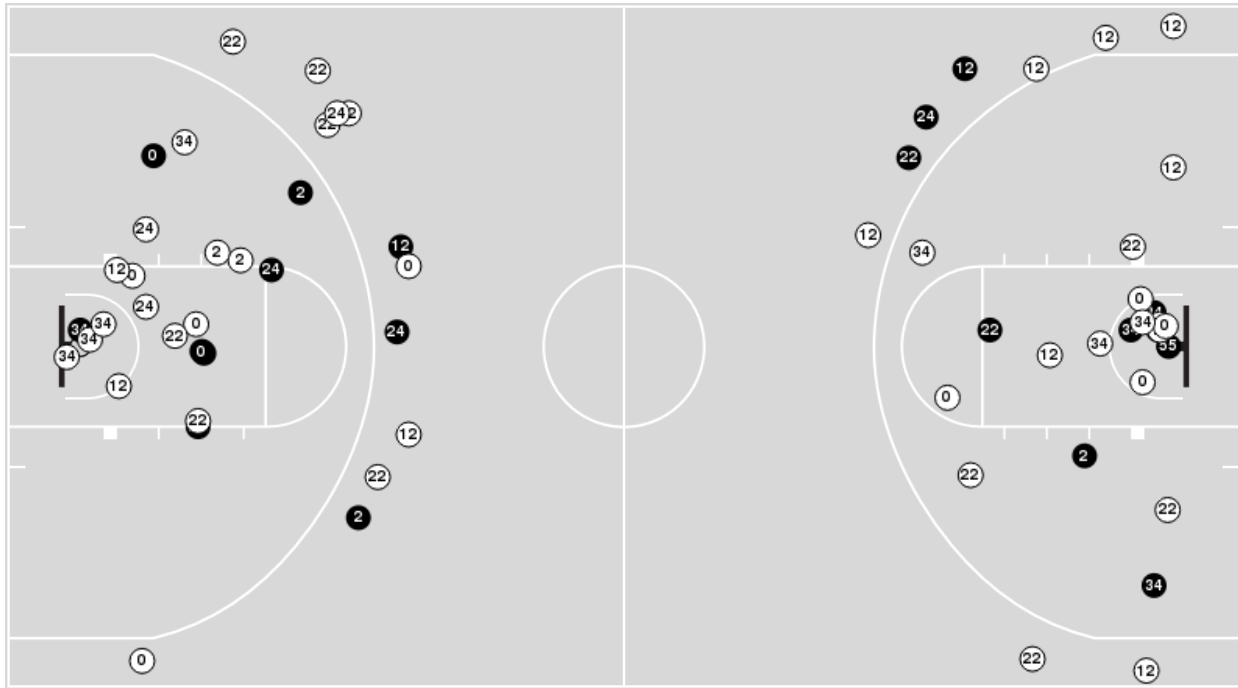

Officials: Randy McCall, Bert Smith, Brian Dorsey

Players => AllFG Types=>AllResults=>All

Kentucky

All Field Goals