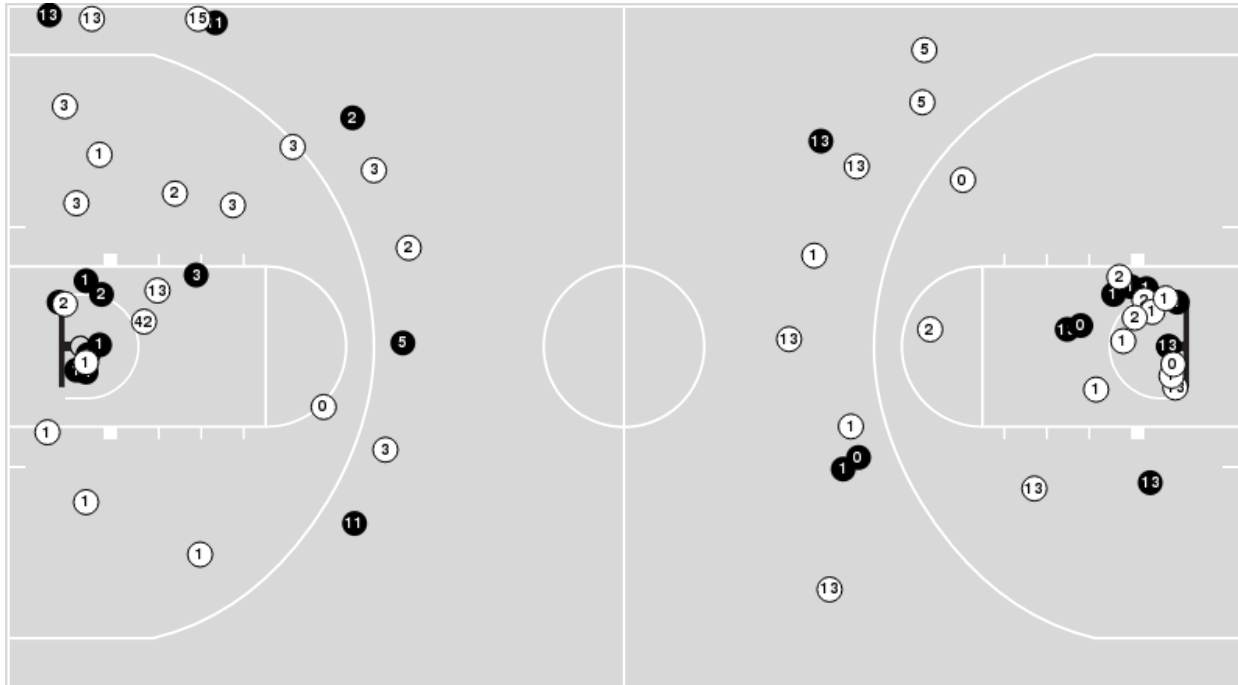

Michigan at Kentucky

12/04/22 The O2, London, England
2022-23 Men's Basketball

Officials: DJ Carstensen, Joe Lindsey, Courtney Green

Players => AllFG Types=>AllResults=>All

Michigan

All Field Goals