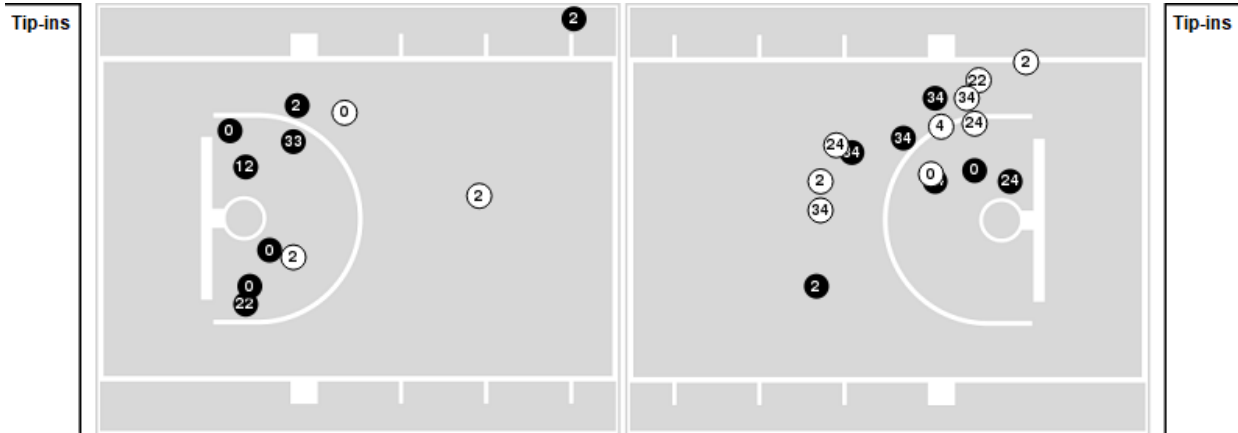

Blow Up Chart

● Made ○ Missed N - Player Number

Kentucky	M/A	%
Field Goals	27/58	47
2 Points	18/43	42
3 Points	9/15	60
Free Throws	10/20	50

Kentucky	M/A	%
Points in the Paint	28 (14 / 25)	56
Fast Break Points	11 (7/11)	64
Second Chance Points	12 (6/10)	60
Effective FG%	54