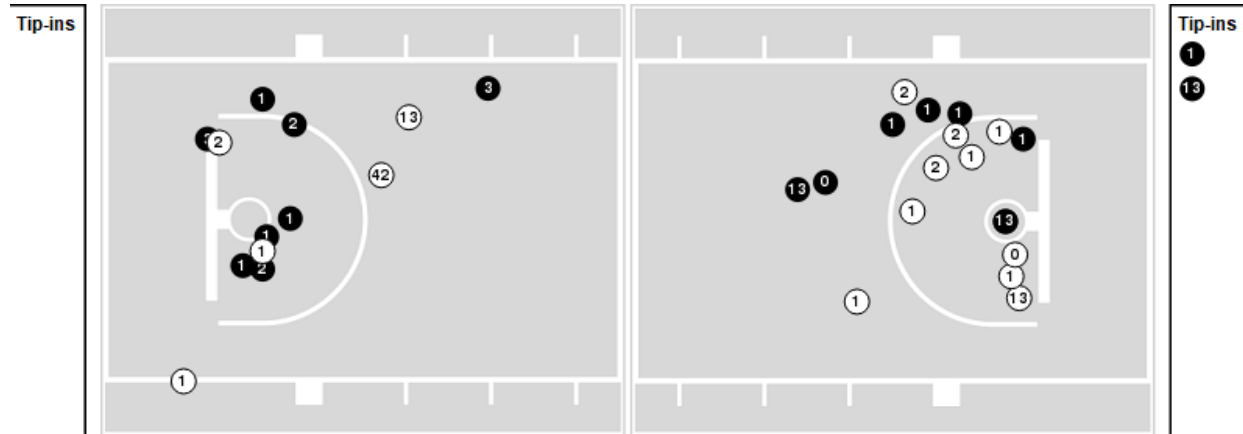

N Made **O** Missed N - Player Number

Michigan	M/A	%
Field Goals	25/64	39
2 Points	17/44	39
3 Points	8/20	40
Free Throws	11/17	65

Michigan	M/A	%
Points in the Paint	32 (16 / 30)	53
Fast Break Points	8 (5/5)	100
Second Chance Points	6 (4/6)	67
Effective FG%	45	