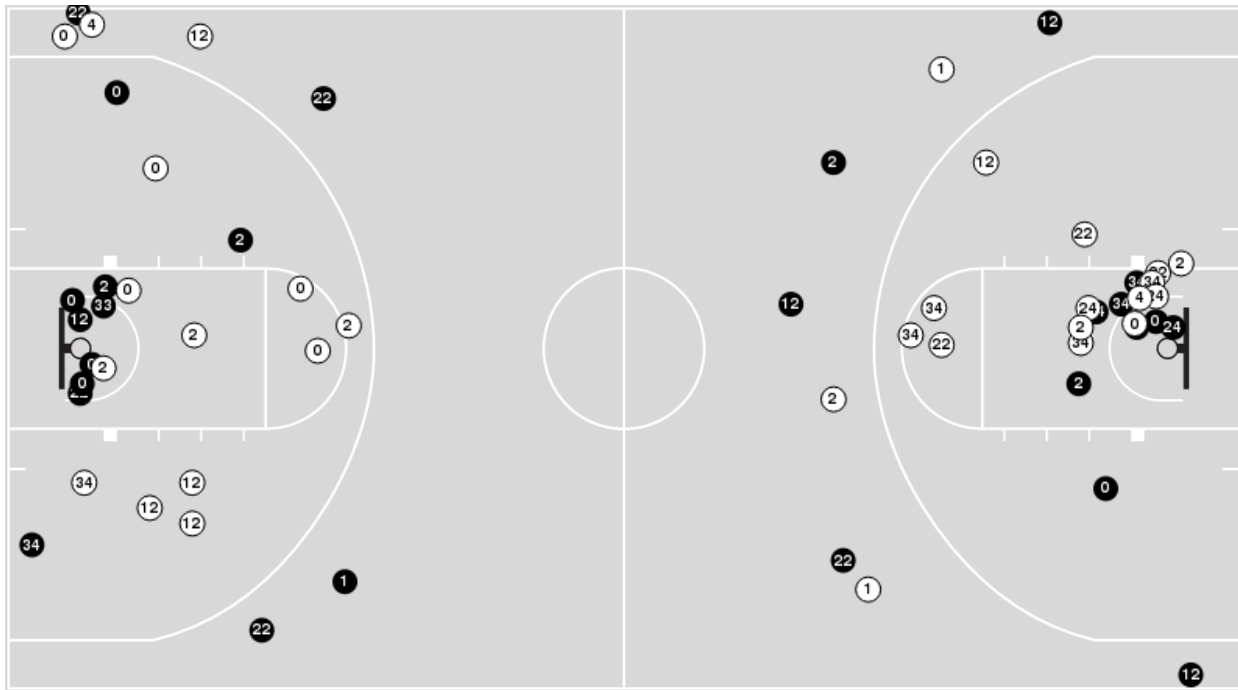

Michigan at Kentucky

12/04/22 The O2, London, England
2022-23 Men's Basketball

Officials: DJ Carstensen, Joe Lindsey, Courtney Green

Players => AllFG Types=>AllResults=>All

Kentucky

All Field Goals