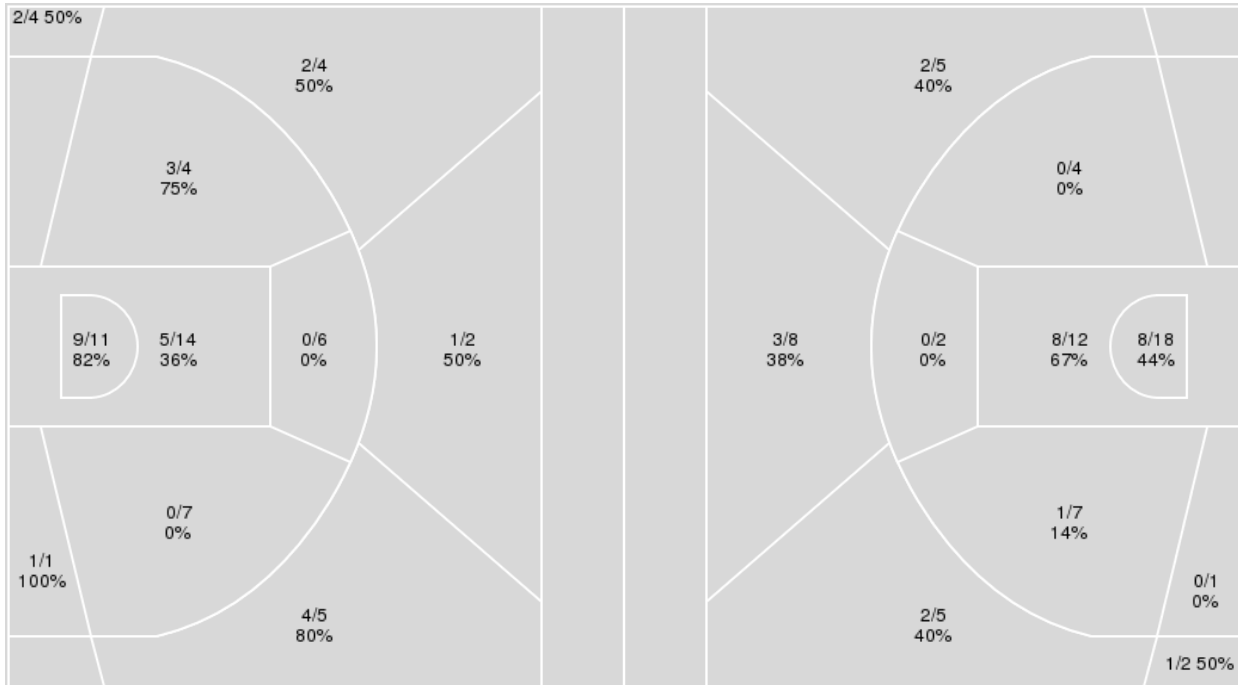

Michigan at Kentucky

12/04/22 The O2, London, England
2022-23 Men's Basketball

Officials: DJ Carstensen, Joe Lindsey, Courtney Green

{ Players => All; } FG Types => All; Results => All;

{ Players => All; } FG Types => All; Results => All;

Kentucky

Michigan

Kentucky	M/A	%
Field Goals	27/58	47
2 Points	18/43	42
3 Points	9/15	60
Free Throws	10/20	50

Michigan	M/A	%
Field Goals	25/64	39
2 Points	17/44	39
3 Points	8/20	40
Free Throws	11/17	65