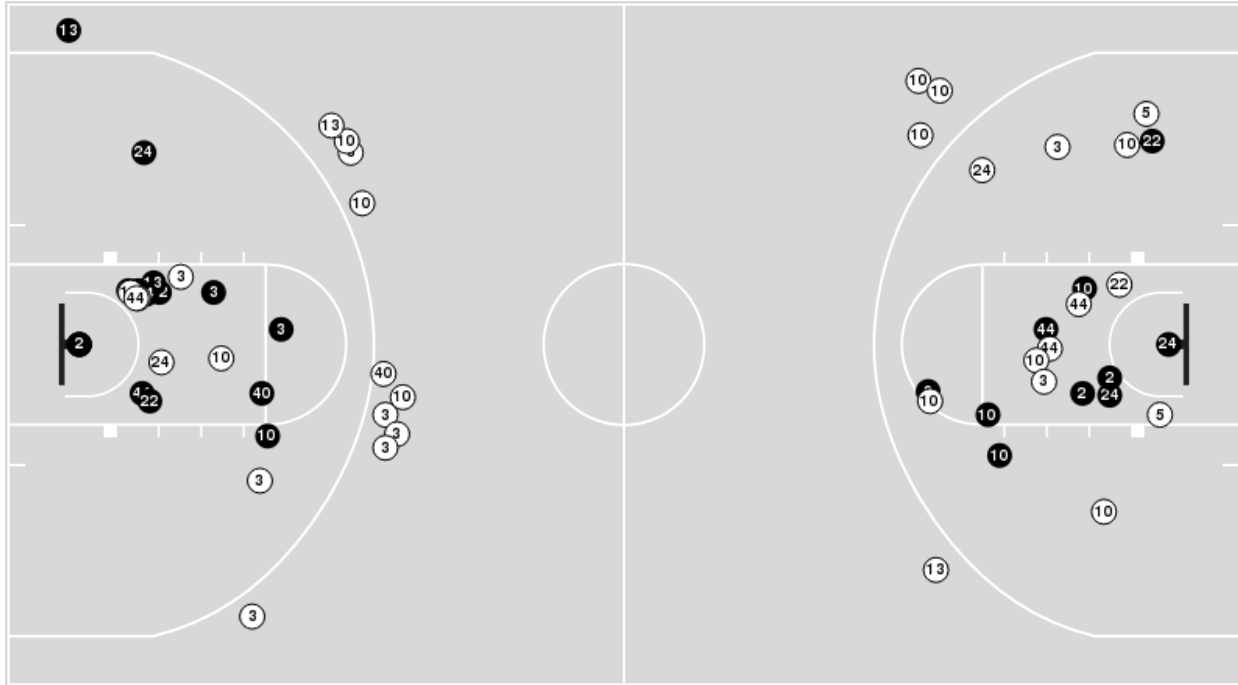

Players => 1, 2, 3, 5, 10, 11, 12, 13, 15, 22, 23, 24, 32, 40, 44 FG Types=>All Results=>All

Louisville

All Field Goals