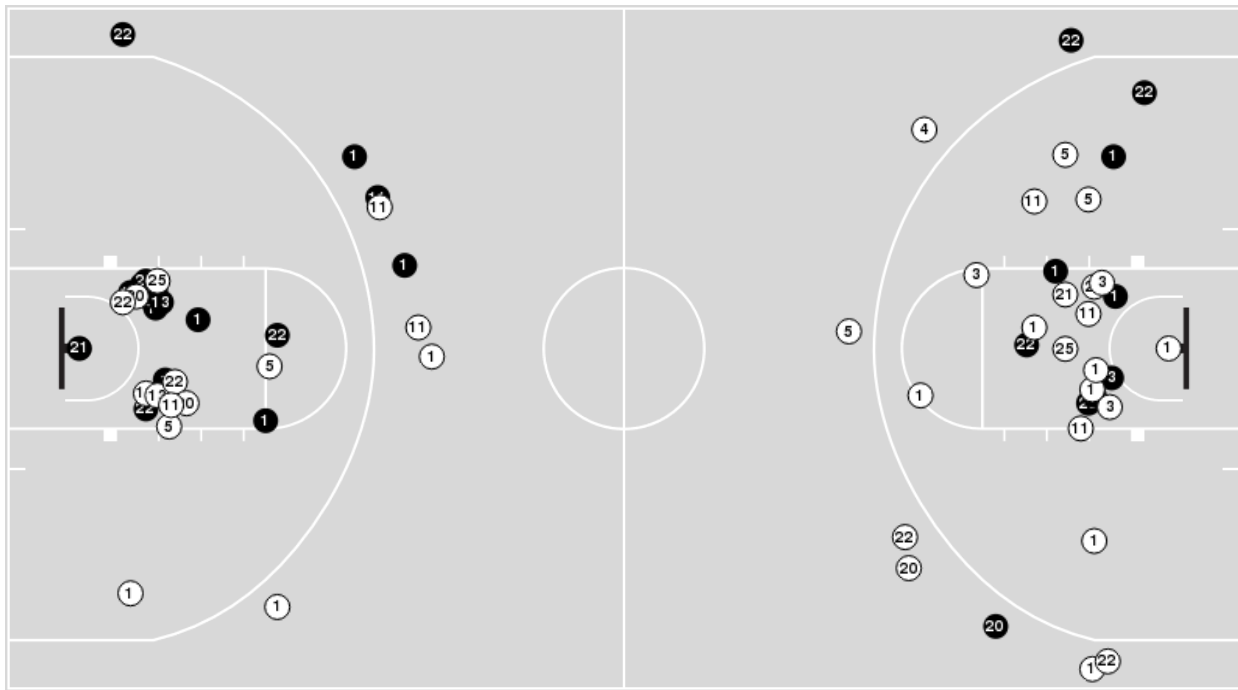

Louisville at Kentucky

12/11/22 Rupp Arena, Lexington
2022-23 Women's Basketball

Game Time: 1:00 PM
Game Duration: 2:16
Attendance: 7,927

Officials: Puakani Spurlock-Welsh, Angelica Suffren, Brian Hall

Players => 0, 1, 2, 3, 4, 5, 11, 13, 20, 21, 22, 23, 24, 25, 34 FG Types=>AllResults=>All

Kentucky

All Field Goals