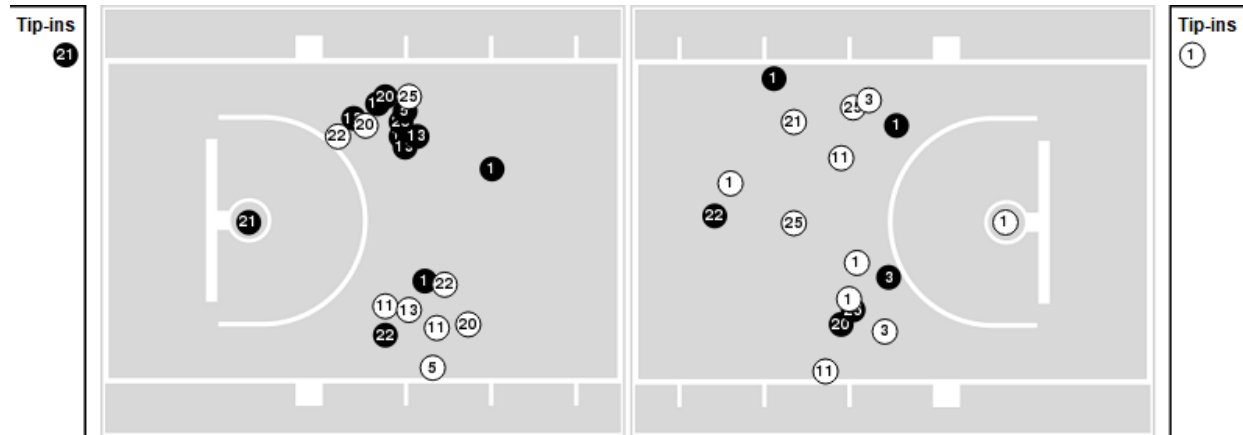

Blow Up Chart

● Made ○ Missed N - Player Number

Kentucky	M/A	%
Field Goals	28/66	42
2 Points	22/50	44
3 Points	6/16	38
Free Throws	10/21	48

Kentucky	M/A	%
Points in the Paint	38 (19 / 39)	49
Fast Break Points	6 (3/3)	100
Second Chance Points	22 (13/21)	62
Effective FG%	47