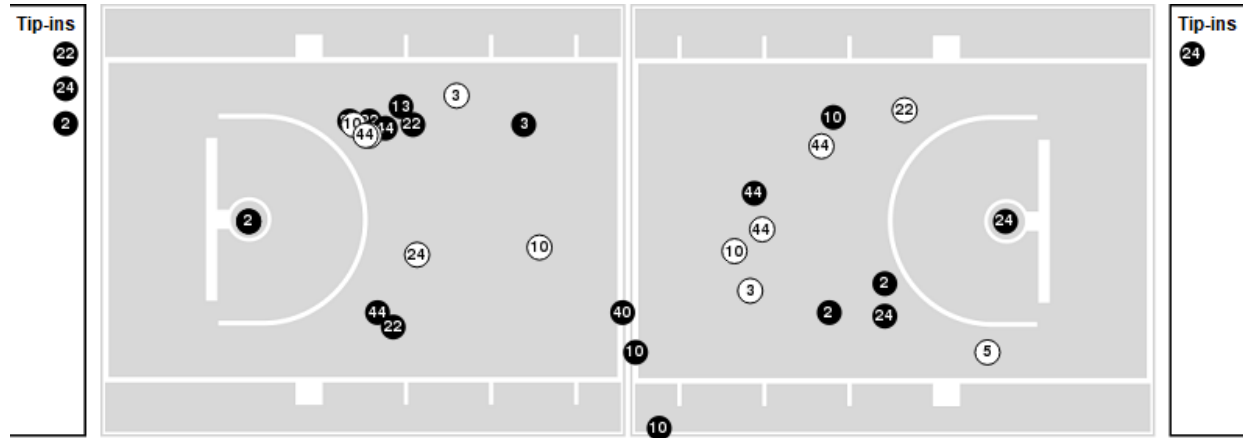

Blow Up Chart

● Made ○ Missed N - Player Number

Louisville	M/A	%
Field Goals	26/59	44
2 Points	25/44	57
3 Points	1/15	7
Free Throws	33/39	85

Louisville	M/A	%
Points in the Paint	38 (19 / 31)	61
Fast Break Points	2 (1/1)	100
Second Chance Points	19 (13/19)	68
Effective FG%	45