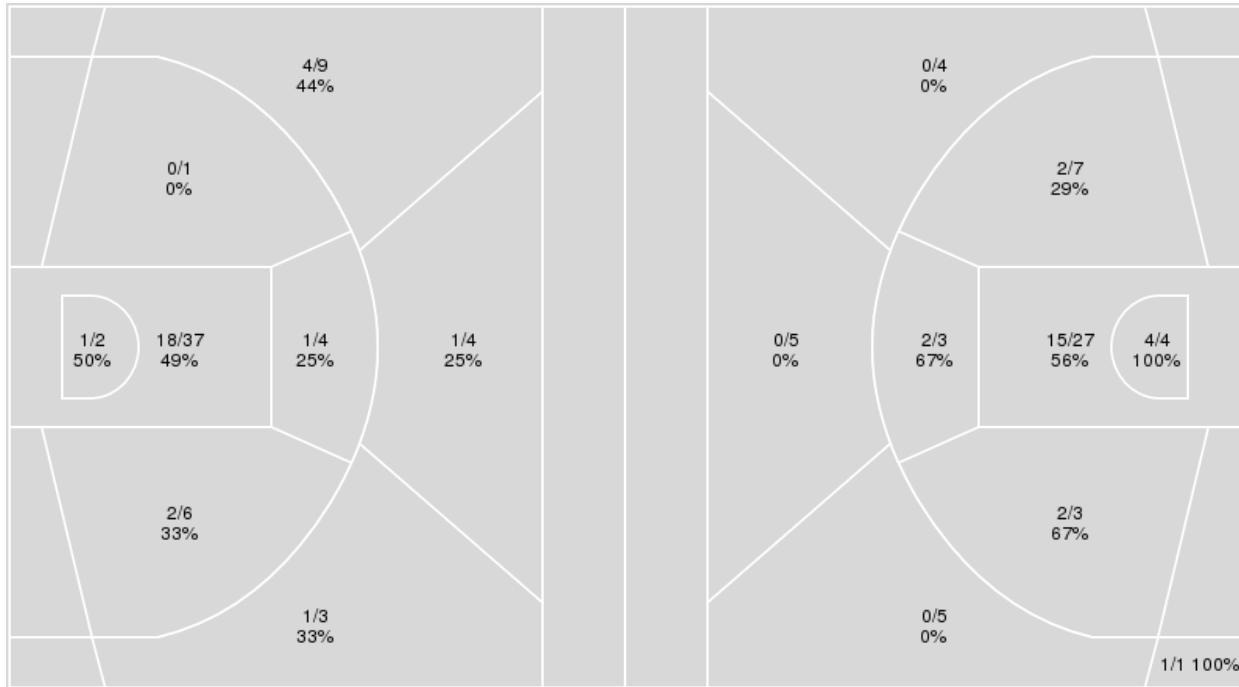

Louisville at Kentucky

12/11/22 Rupp Arena, Lexington
2022-23 Women's Basketball

Officials: Puakani Spurlock-Welsh, Angelica Suffren, Brian Hall

{ Players => 0, 1, 2, 3, 4, 5, 11, 13, 20, 21, 22, 23, 24, 25, 34; } FG
Types => All; Results => All;

{ Players => 1, 2, 3, 5, 10, 11, 12, 13, 15, 22, 23, 24, 32, 40, 44; } FG
Types => All; Results => All;

Kentucky

Louisville

Kentucky	M/A	%
Field Goals	28/66	42
2 Points	22/50	44
3 Points	6/16	38
Free Throws	10/21	48

Louisville	M/A	%
Field Goals	26/59	44
2 Points	25/44	57
3 Points	1/15	7
Free Throws	33/39	85