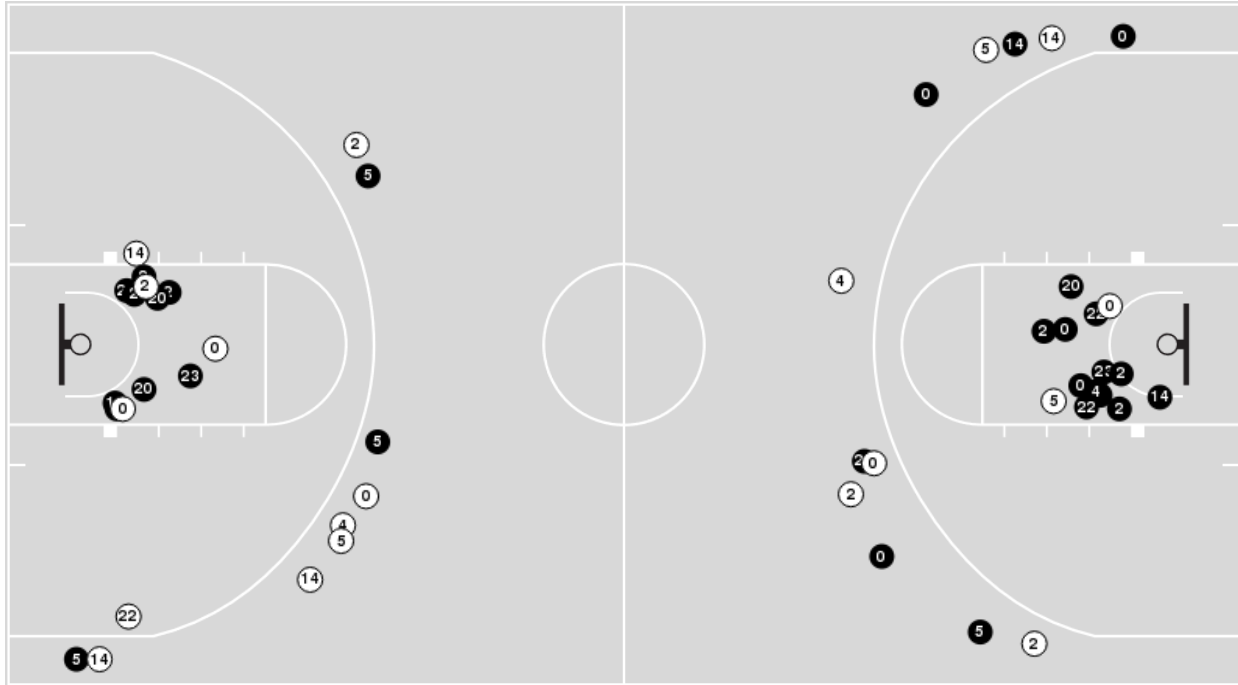

Ohio at Kentucky

12/21/22 Memorial Coliseum, Lexington
2022-23 Women's Basketball

Officials: Eric Brewton, Natasha Camy, Royce Blevins

Players => 0, 2, 3, 4, 5, 10, 11, 14, 20, 22, 23, 24, 35, 41 FG Types=>All Results=>All

Ohio

All Field Goals