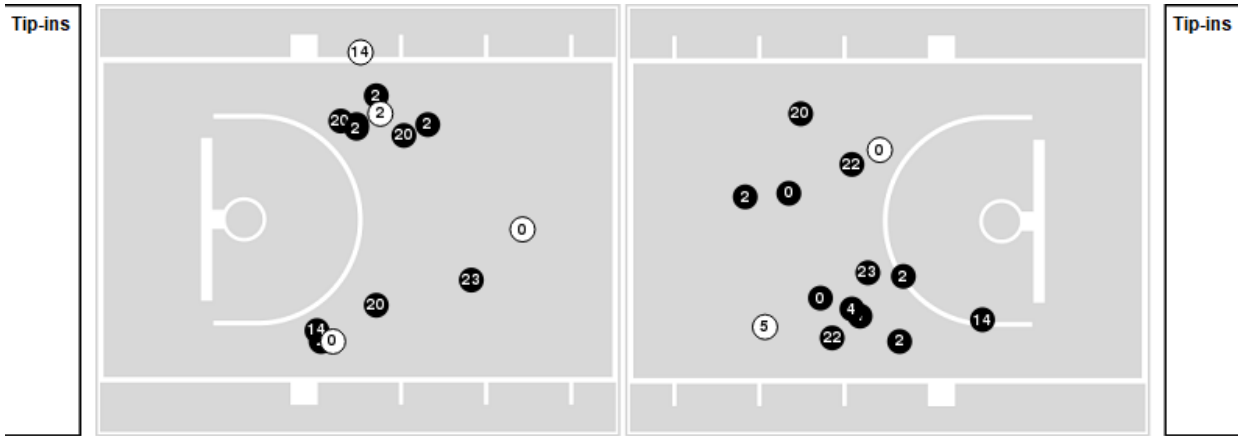

Blow Up Chart

● Made   ○ Missed   N - Player Number

Ohio	M/A	%
Field Goals	31/50	62
2 Points	22/29	76
3 Points	9/21	43
Free Throws	15/17	88

Ohio	M/A	%
Points in the Paint	44 (22 / 27)	81
Fast Break Points	4 (2/2)	100
Second Chance Points	2 (2/2)	100
Effective FG%	71