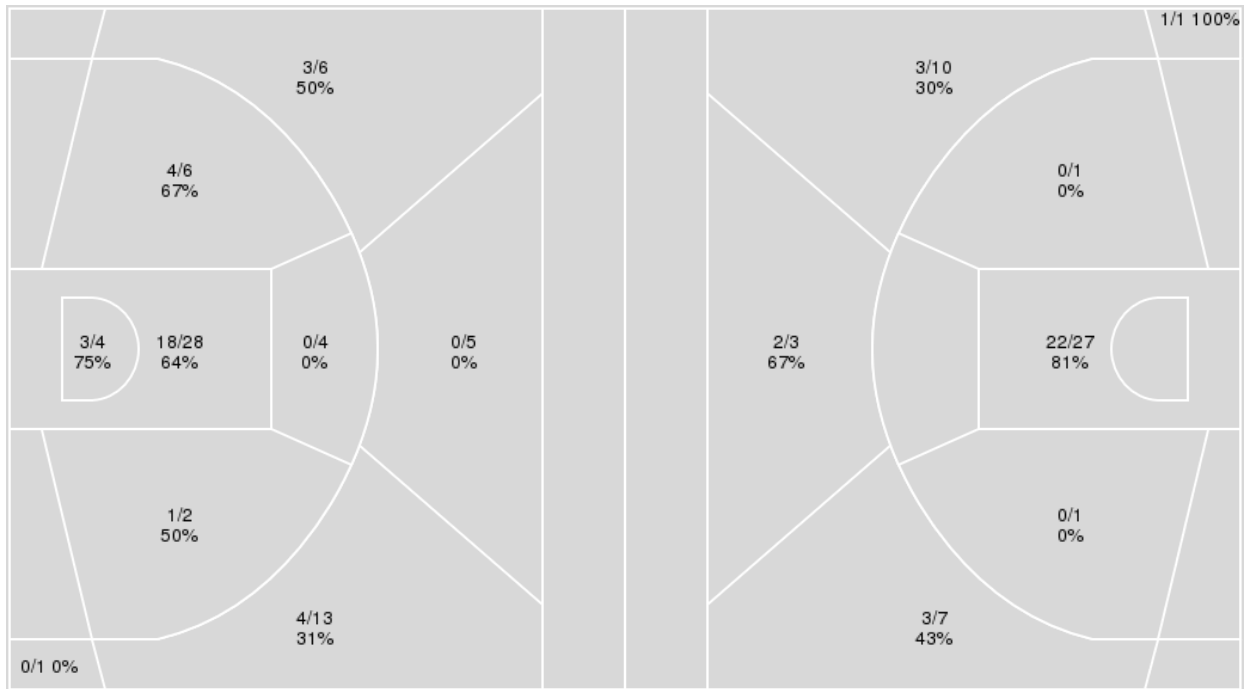

Ohio at Kentucky

12/21/22 Memorial Coliseum, Lexington
2022-23 Women's Basketball

Officials: Eric Brewton, Natasha Camy, Royce Blevins

{ Players => 0, 1, 2, 3, 4, 5, 11, 13, 20, 21, 22, 23, 24, 25, 34; } FG
Types => All; Results => All;

{ Players => 0, 2, 3, 4, 5, 10, 11, 14, 20, 22, 23, 24, 35, 41; } FG Types
=> All; Results => All;

Kentucky

Ohio

Kentucky	M/A	%
Field Goals	33/69	48
2 Points	26/44	59
3 Points	7/25	28
Free Throws	22/28	79

Ohio	M/A	%
Field Goals	31/50	62
2 Points	22/29	76
3 Points	9/21	43
Free Throws	15/17	88