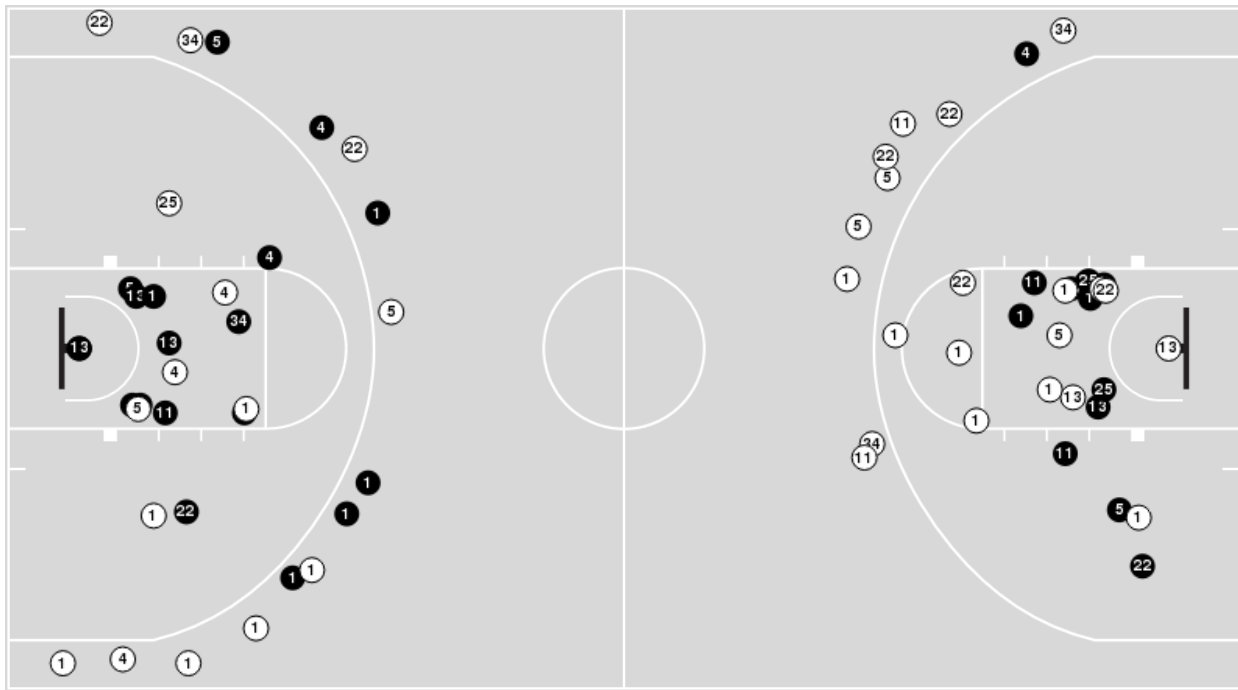

Ohio at Kentucky

12/21/22 Memorial Coliseum, Lexington
2022-23 Women's Basketball

Officials: Eric Brewton, Natasha Camy, Royce Blevins

Players => 0, 1, 2, 3, 4, 5, 11, 13, 20, 21, 22, 23, 24, 25, 34 FG Types=>AllResults=>All

Kentucky

All Field Goals