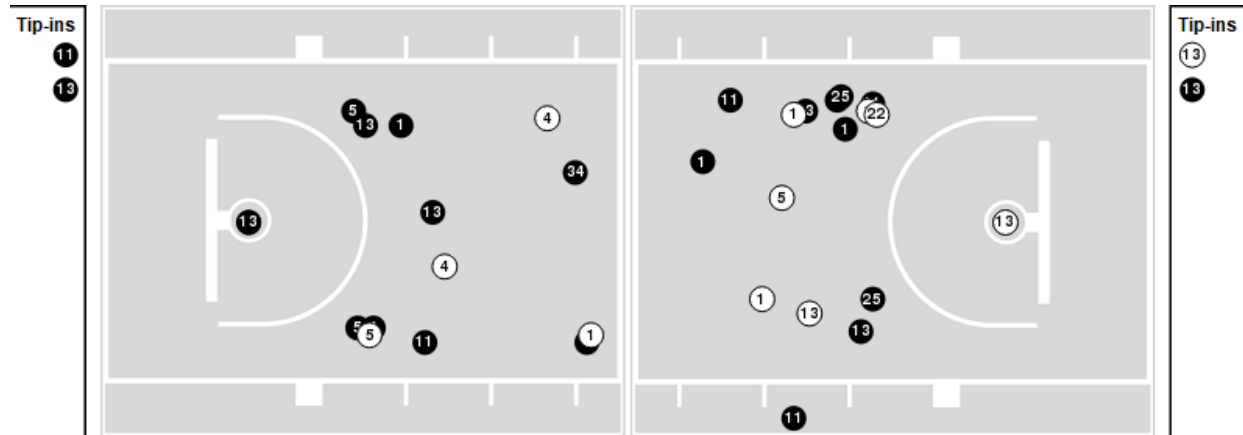

Blow Up Chart

● Made ○ Missed N - Player Number

Kentucky	M/A	%
Field Goals	33/69	48
2 Points	26/44	59
3 Points	7/25	28
Free Throws	22/28	79

Kentucky	M/A	%
Points in the Paint	42 (21 / 32)	66
Fast Break Points	5 (3/3)	100
Second Chance Points	23 (14/22)	64
Effective FG%	53