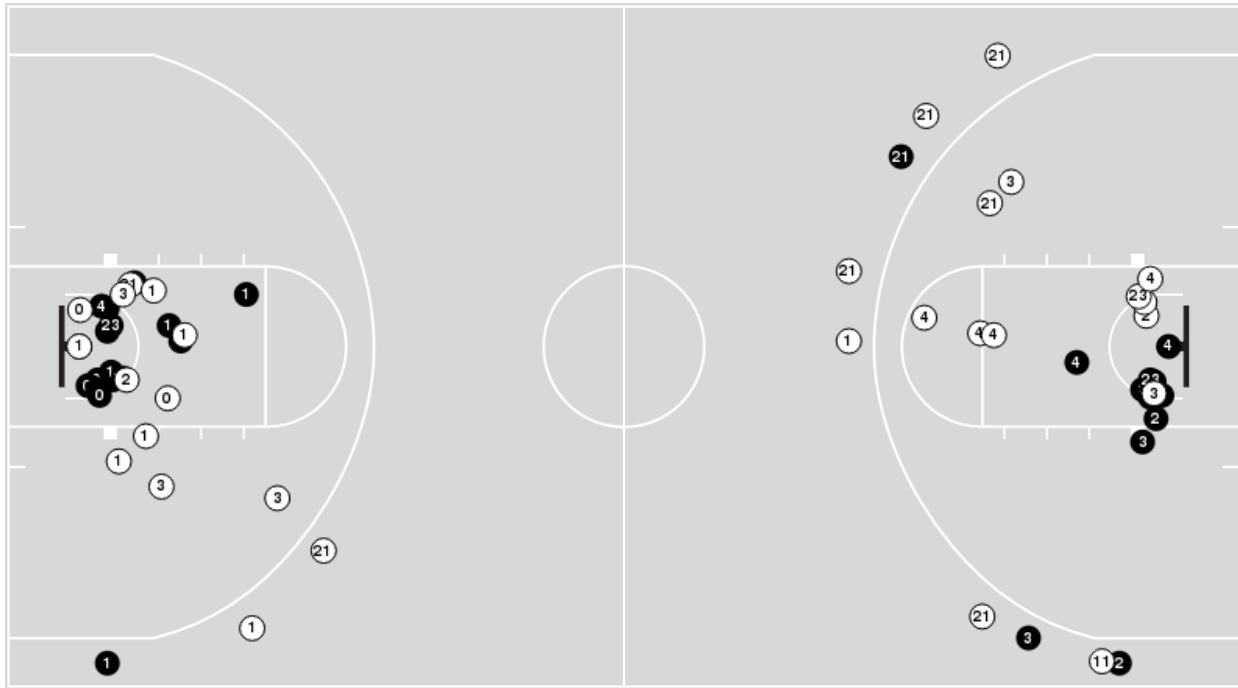

Officials: Angelica Suffren, Timothy Daley, Eric Koch

Players => 0, 1, 2, 3, 4, 5, 10, 11, 12, 15, 21, 22, 23, 24, 25FG Types=>AllResults=>All

Mississippi St.

All Field Goals