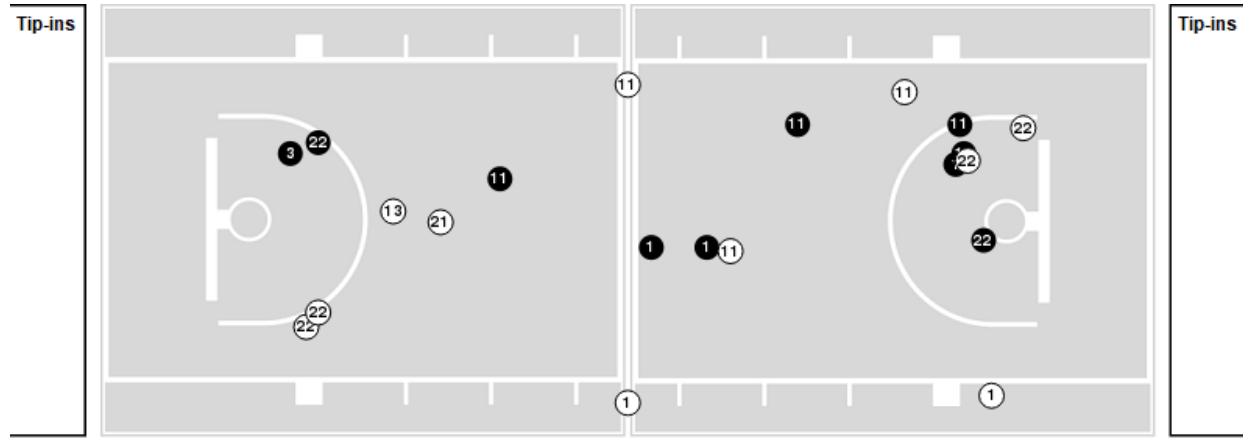

Blow Up Chart

● Made ○ Missed N - Player Number

Kentucky	M/A	%
Field Goals	24/53	45
2 Points	17/35	49
3 Points	7/18	39
Free Throws	21/24	88

Kentucky	M/A	%
Points in the Paint	20 (10 / 19)	53
Fast Break Points	16 (9/9)	100
Second Chance Points	7 (4/7)	57
Effective FG%	52