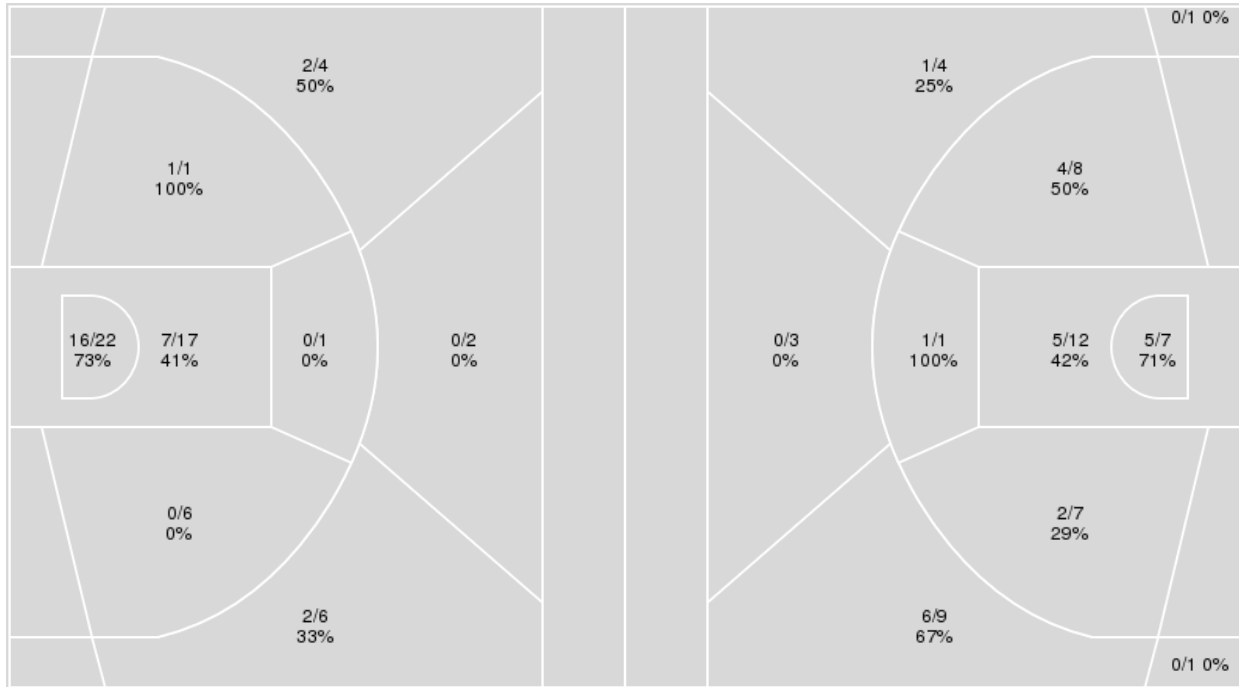

Officials: Angelica Suffren, Timothy Daley, Eric Koch

{ Players => 0, 1, 2, 3, 4, 5, 10, 11, 12, 15, 21, 22, 23, 24, 25; } FG
Types => All; Results => All;

{ Players => 0, 1, 2, 3, 4, 5, 11, 13, 20, 21, 22, 23, 24, 25, 34; } FG
Types => All; Results => All;

Mississippi St.

Kentucky

Mississippi St.	M/A	%
Field Goals	28/59	47
2 Points	24/47	51
3 Points	4/12	33
Free Throws	17/20	85

Kentucky	M/A	%
Field Goals	24/53	45
2 Points	17/35	49
3 Points	7/18	39
Free Throws	21/24	88