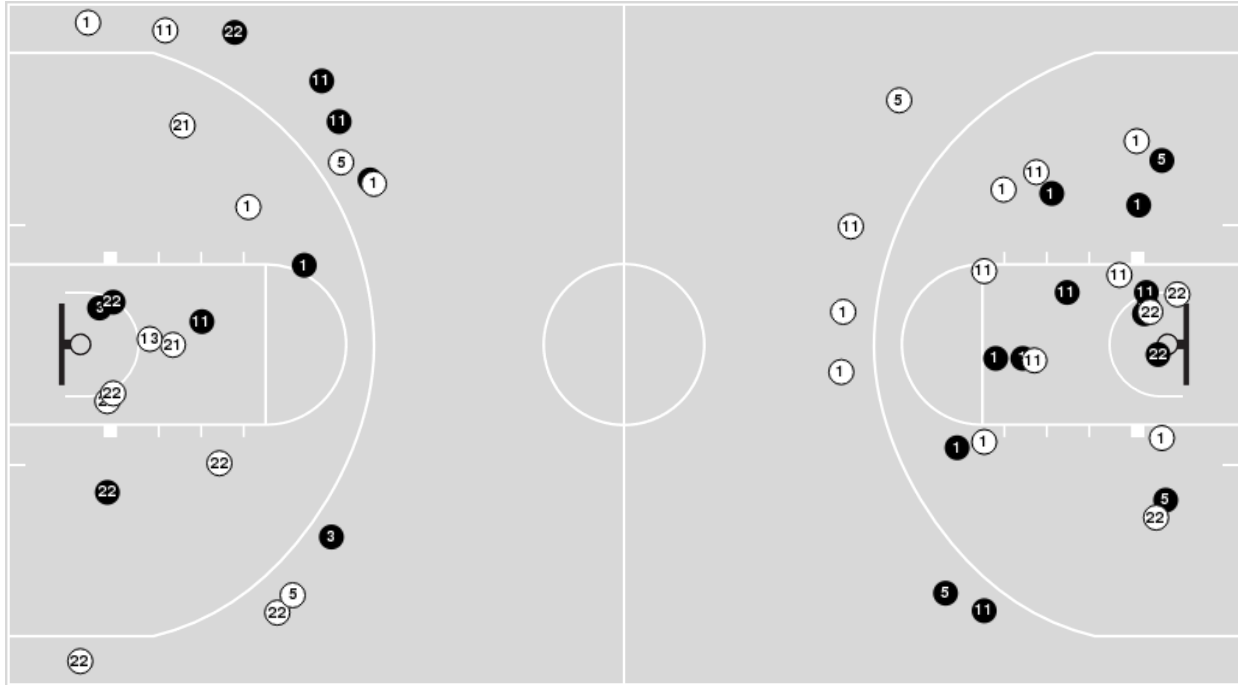

Players => 0, 1, 2, 3, 4, 5, 11, 13, 20, 21, 22, 23, 24, 25, 34 FG Types=>All Results=>All

Kentucky

All Field Goals