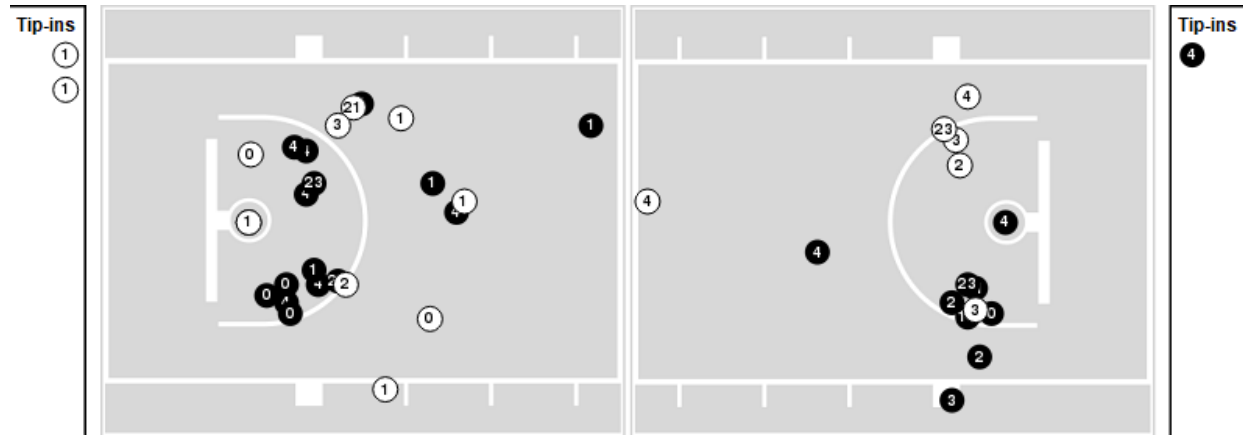

Blow Up Chart

● Made ○ Missed N - Player Number

Mississippi St.	M/A	%
Field Goals	28/59	47
2 Points	24/47	51
3 Points	4/12	33
Free Throws	17/20	85

Mississippi St.	M/A	%
Points in the Paint	46 (23 / 39)	59
Fast Break Points	8 (6/8)	75
Second Chance Points	15 (8/13)	62
Effective FG%	51