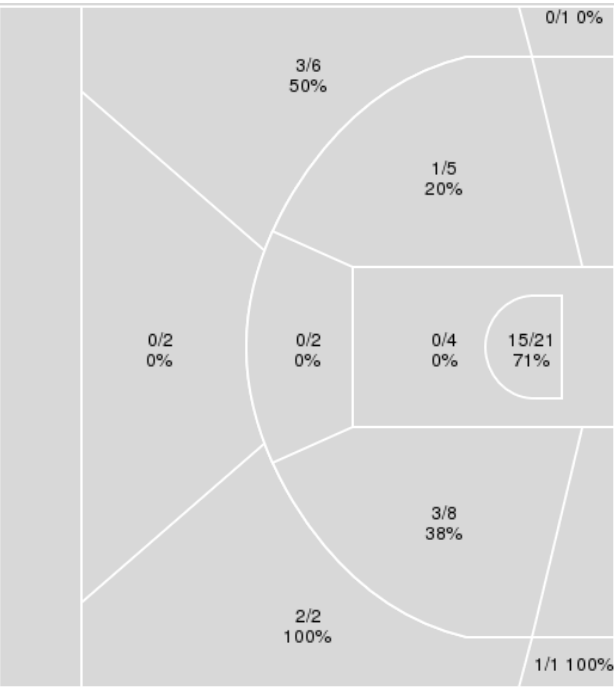

Kentucky

Ole Miss	M/A	%
Field Goals	27/61	44
2 Points	23/42	55
3 Points	4/19	21
Free Throws	8/10	80

Kentucky	M/A	%
Field Goals	25/52	48
2 Points	19/40	48
3 Points	6/12	50
Free Throws	19/23	83