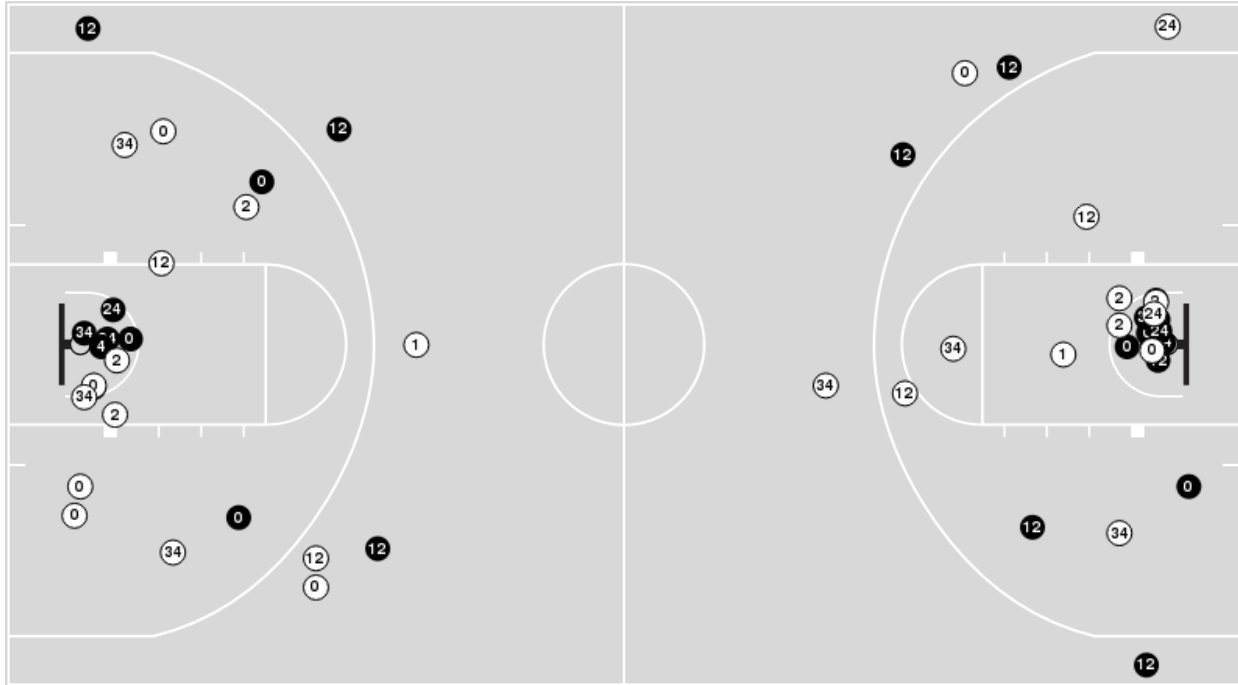

Kentucky at Ole Miss

01/31/23 The Sandy and John Black Pavilion at Ole Miss, Oxford, Miss.
2022-23 Men's Basketball

Officials: Doug Shows, K.B. Burdett Jr., Byron Jarrett

Players => AllFG Types=>AllResults=>All

Kentucky

All Field Goals