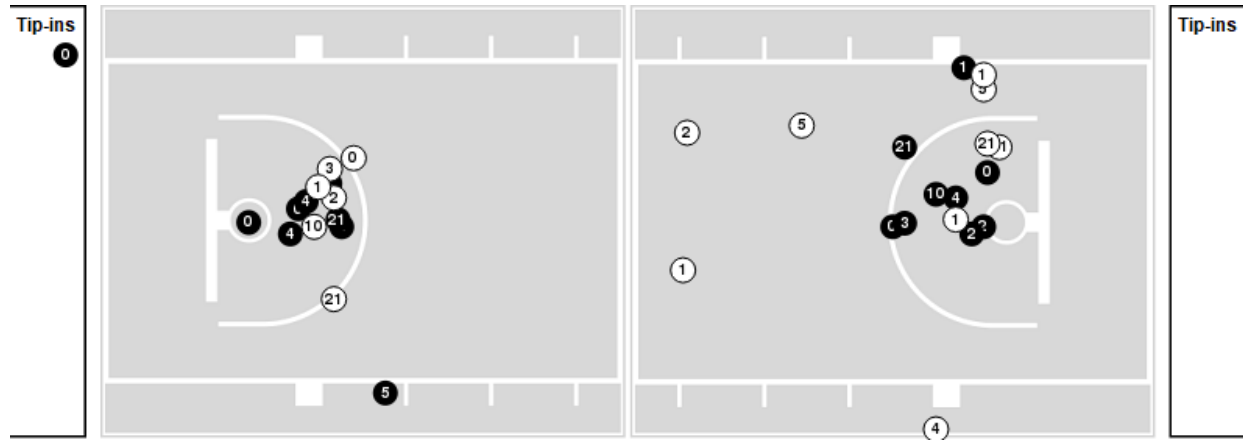

Blow Up Chart

● Made   ○ Missed   N - Player Number

Ole Miss	M/A	%
Field Goals	27/61	44
2 Points	23/42	55
3 Points	4/19	21
Free Throws	8/10	80

Ole Miss	M/A	%
Points in the Paint	32 (16 / 30)	53
Fast Break Points	5 (3/4)	75
Second Chance Points	15 (9/13)	69
Effective FG%	48