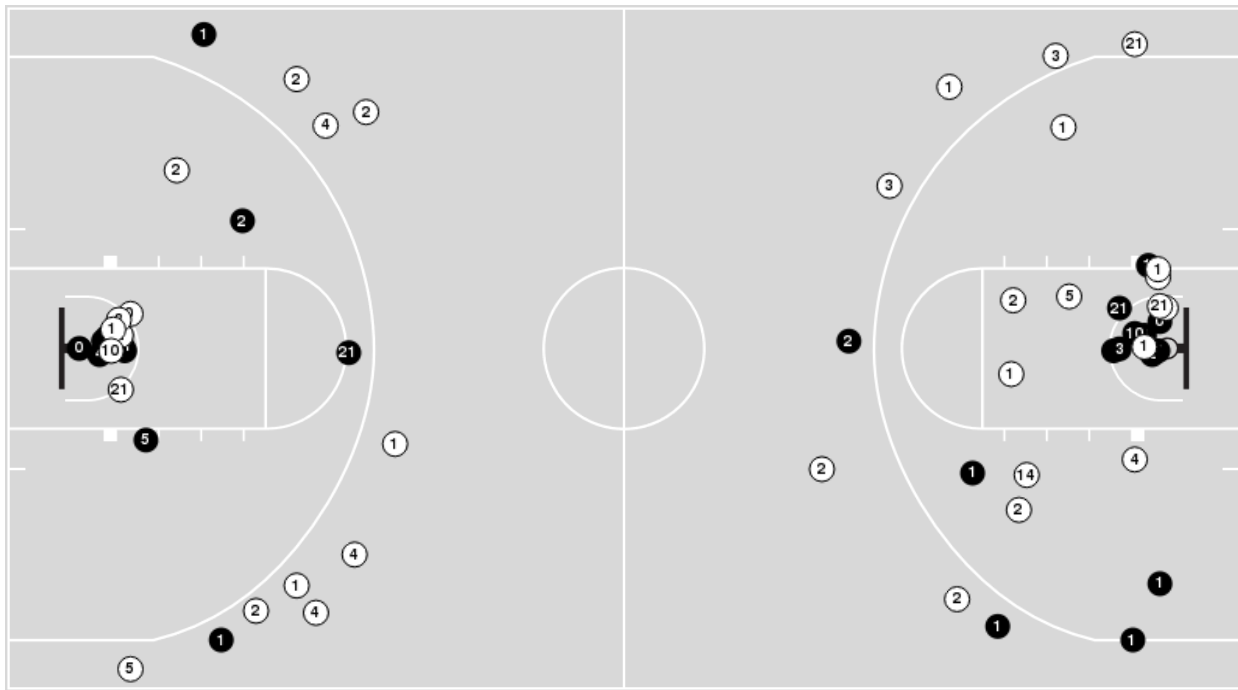

Kentucky at Ole Miss

01/31/23 The Sandy and John Black Pavilion at Ole Miss, Oxford, Miss.
2022-23 Men's Basketball

Officials: Doug Shows, K.B. Burdett Jr., Byron Jarrett

Players => 00, 1, 2, 3, 4, 5, 10, 11, 12, 13, 14, 21, 23, 24, 33, 45, 55FG Types=>AllResults=>All

Ole Miss

All Field Goals