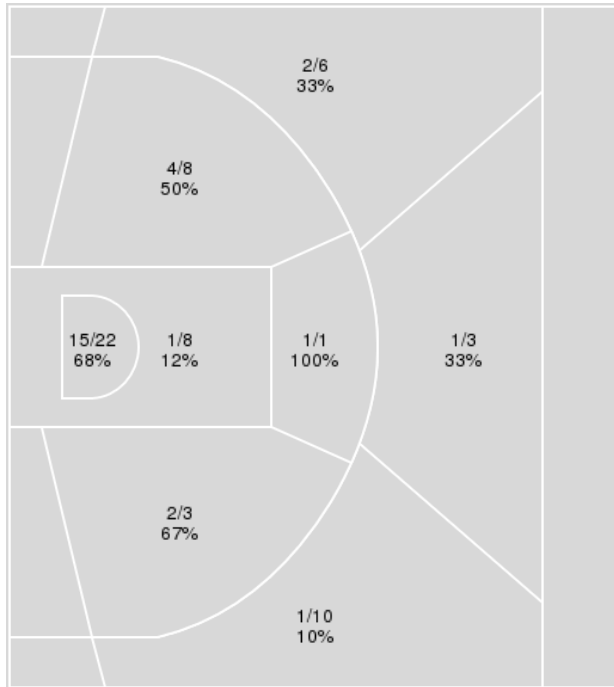

Kentucky at Ole Miss

01/31/23 The Sandy and John Black Pavilion at Ole Miss, Oxford, Miss.
2022-23 Men's Basketball

Officials: Doug Shows, K.B. Burdett Jr., Byron Jarrett

{ Players => 00, 1, 2, 3, 4, 5, 10, 11, 12, 13, 14, 21, 23, 24, 33, 45, 55; } { Players => All; } FG Types => All; Results => All;
FG Types => All; Results => All;

Ole Miss