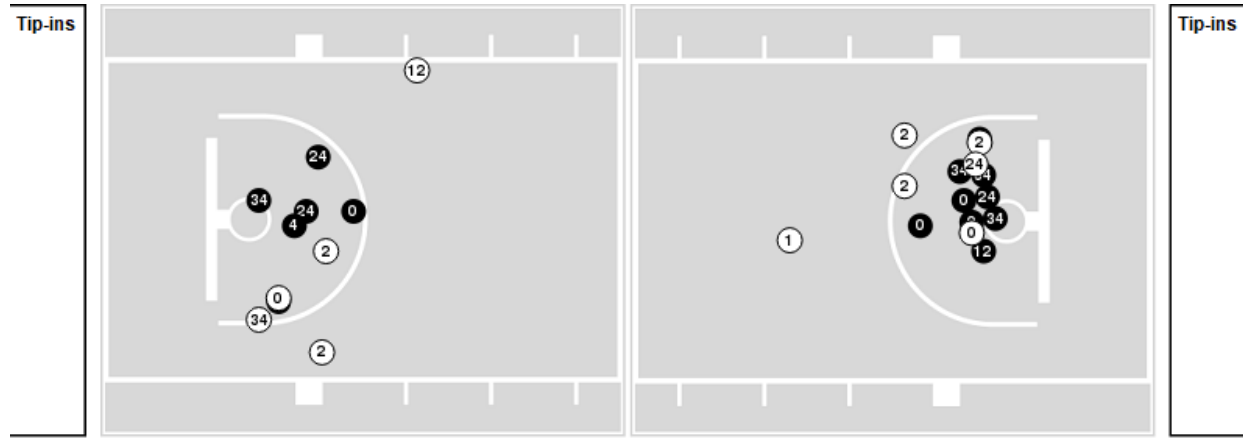

Blow Up Chart

N Made   **O** Missed   N - Player Number

Kentucky	M/A	%
Field Goals	25/52	48
2 Points	19/40	48
3 Points	6/12	50
Free Throws	19/23	83

Kentucky	M/A	%
Points in the Paint	30 (15 / 25)	60
Fast Break Points	8 (4/4)	100
Second Chance Points	9 (5/10)	50
Effective FG%	54