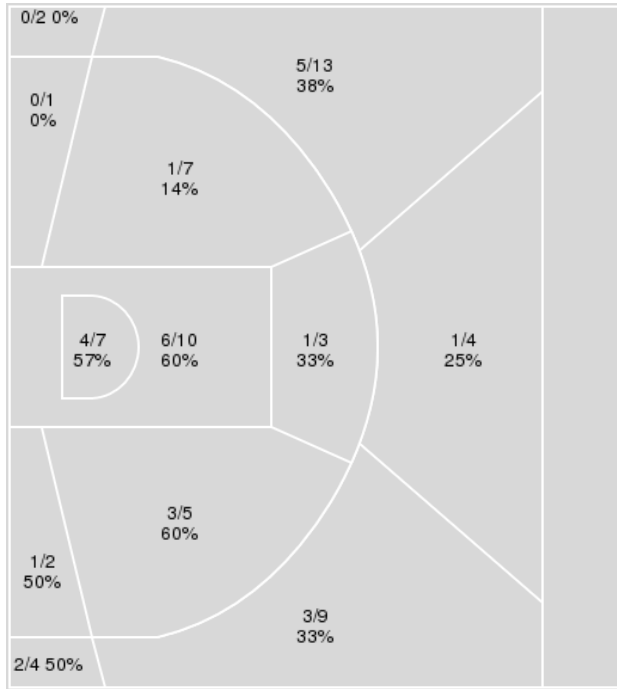

Texas A&M at Kentucky

01/21/23 Rupp Arena, Lexington
2022-23 Men's Basketball

Game Time: 2:00 PM
Game Duration: 2:23
Attendance: 20,017

Officials: Doug Shows, K.B. Burdett, Jr., Courtney Green

{ Players => All; } FG Types => All; Results => All;

{ Players => 0, 1, 2, 3, 4, 5, 10, 11, 13, 15, 20, 22, 23, 24, 31, 32, 34, 35; } FG Types => All; Results => All;

Kentucky

Texas A&M

Kentucky	M/A	%
Field Goals	27/67	40
2 Points	16/35	46
3 Points	11/32	34
Free Throws	11/17	65

Texas A&M	M/A	%
Field Goals	24/49	49
2 Points	21/33	64
3 Points	3/16	19
Free Throws	16/16	100