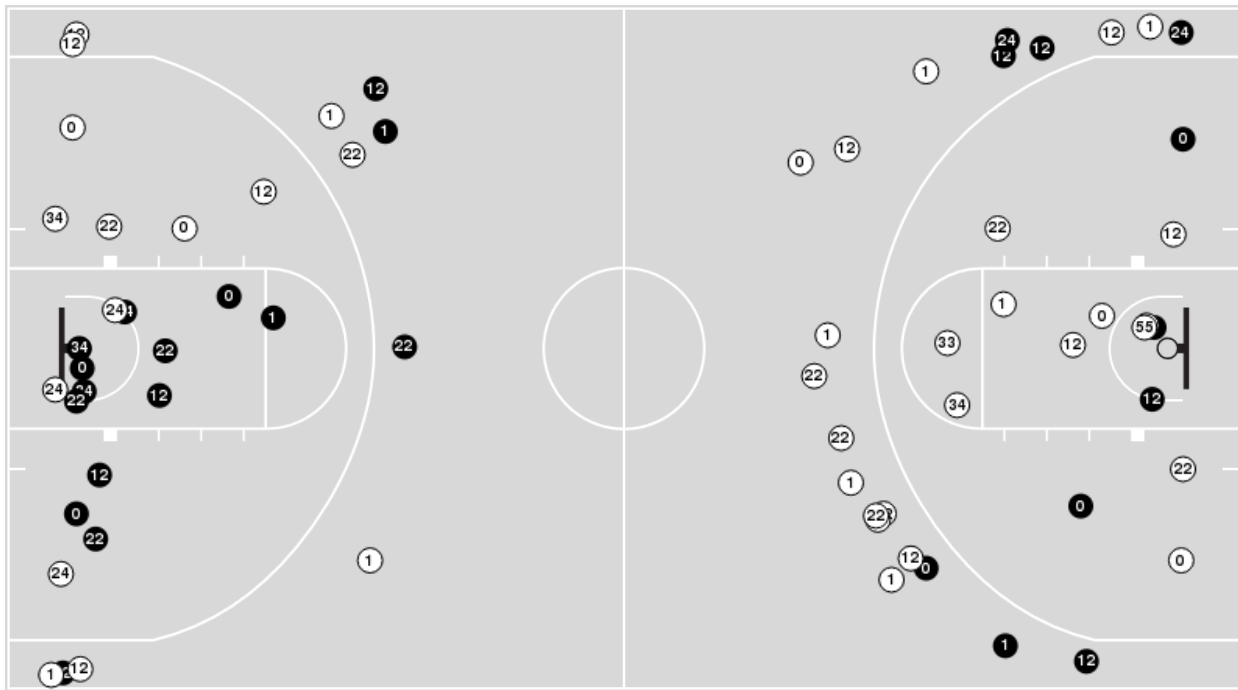

Officials: Doug Shows, K.B. Burdett, Jr., Courtney Green

Players => AllFG Types=>AllResults=>All

Kentucky

All Field Goals