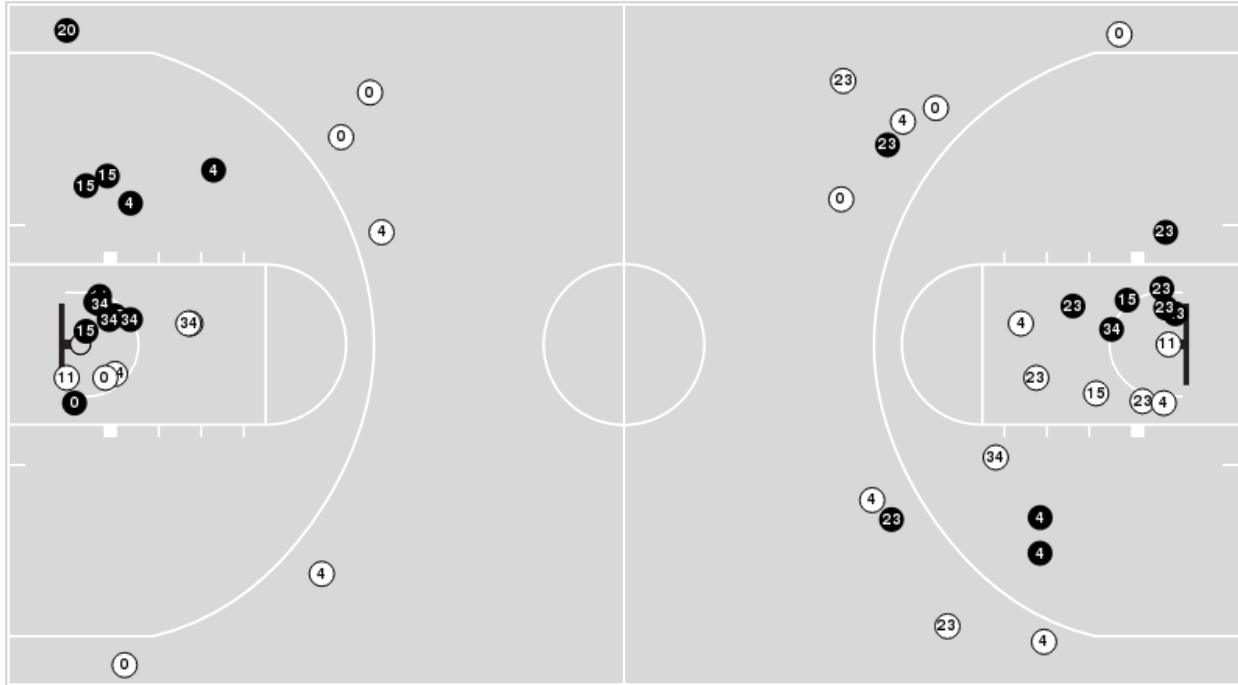

Officials: Doug Shows, K.B. Burdett, Jr., Courtney Green

Players => 0, 1, 2, 3, 4, 5, 10, 11, 13, 15, 20, 22, 23, 24, 31, 32, 34, 35 FG Types=>All Results=>All

Texas A&M

All Field Goals