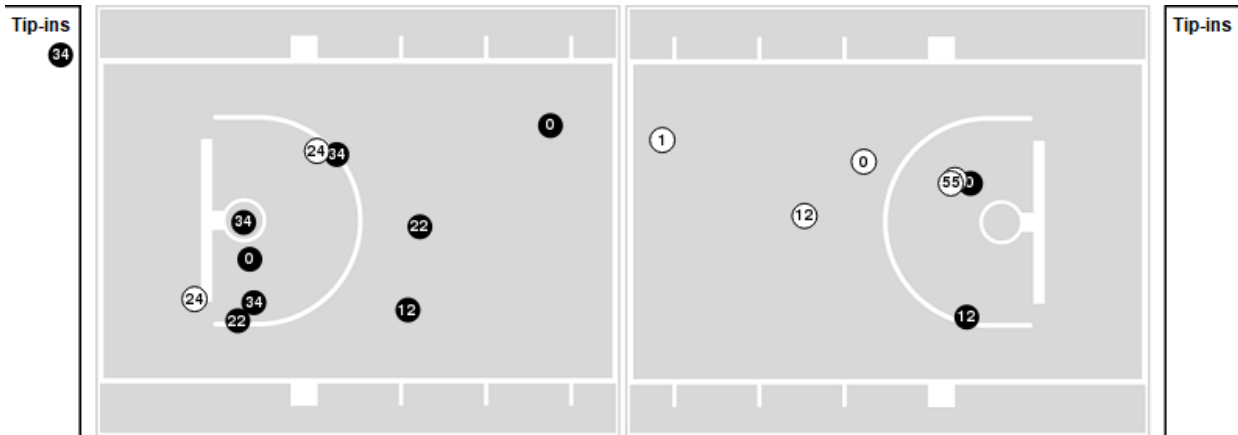

Blow Up Chart

● Made   ○ Missed   N - Player Number

Kentucky	M/A	%
Field Goals	27/67	40
2 Points	16/35	46
3 Points	11/32	34
Free Throws	11/17	65

Kentucky	M/A	%
Points in the Paint	20 (10 / 17)	59
Fast Break Points	8 (5/8)	63
Second Chance Points	16 (6/15)	40
Effective FG%	49