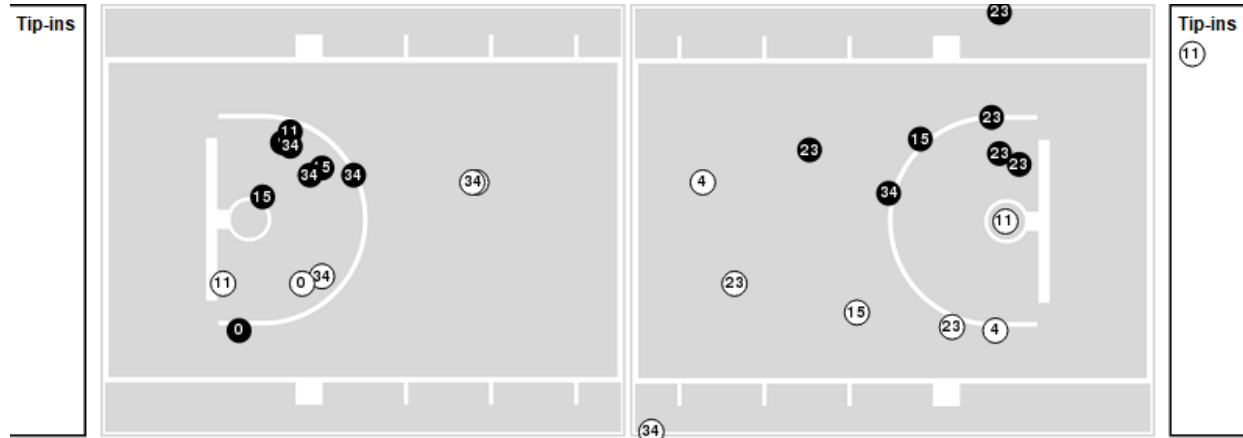

Blow Up Chart

● Made ○ Missed N - Player Number

Texas A&M	M/A	%
Field Goals	24/49	49
2 Points	21/33	64
3 Points	3/16	19
Free Throws	16/16	100

Texas A&M	M/A	%
Points in the Paint	28 (14 / 25)	56
Fast Break Points	15 (8/8)	100
Second Chance Points	2 (2/3)	67
Effective FG%	52