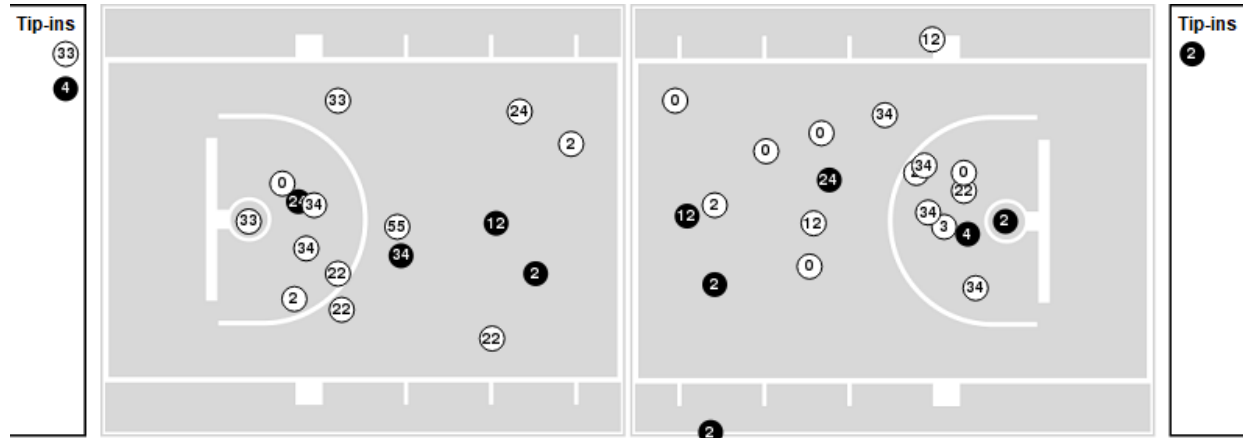

Blow Up Chart

● Made   ○ Missed   N - Player Number

Kentucky	M/A	%
Field Goals	21/73	29
2 Points	16/53	30
3 Points	5/20	25
Free Throws	5/8	62

Kentucky	M/A	%
Points in the Paint	20 (10 / 36)	28
Fast Break Points	4 (2/2)	100
Second Chance Points	15 (7/20)	35
Effective FG%	32