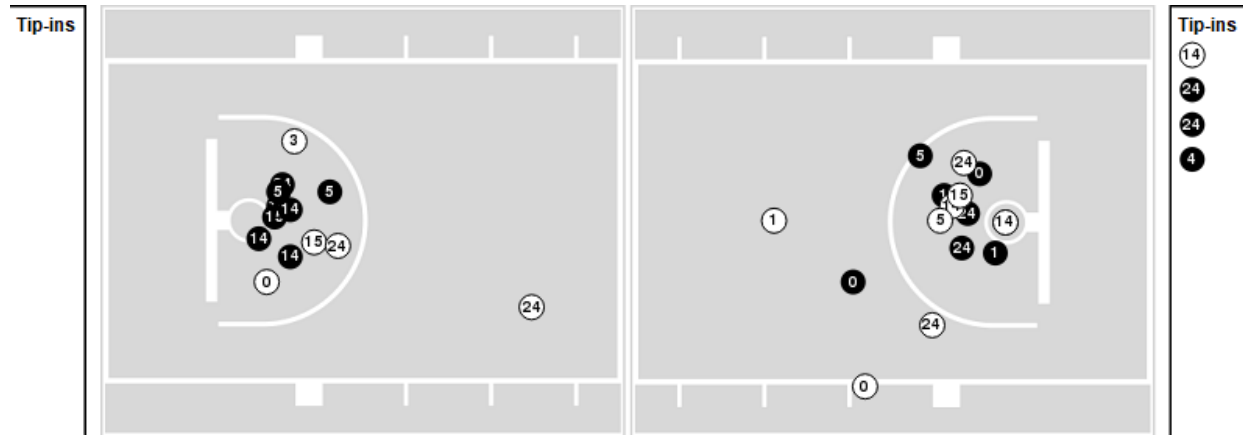

Blow Up Chart

● Made ○ Missed N - Player Number

Alabama	M/A	%
Field Goals	26/54	48
2 Points	18/32	56
3 Points	8/22	36
Free Throws	18/26	69

Alabama	M/A	%
Points in the Paint	36 (18 / 30)	60
Fast Break Points	21 (14/18)	78
Second Chance Points	10 (5/8)	63
Effective FG%	56