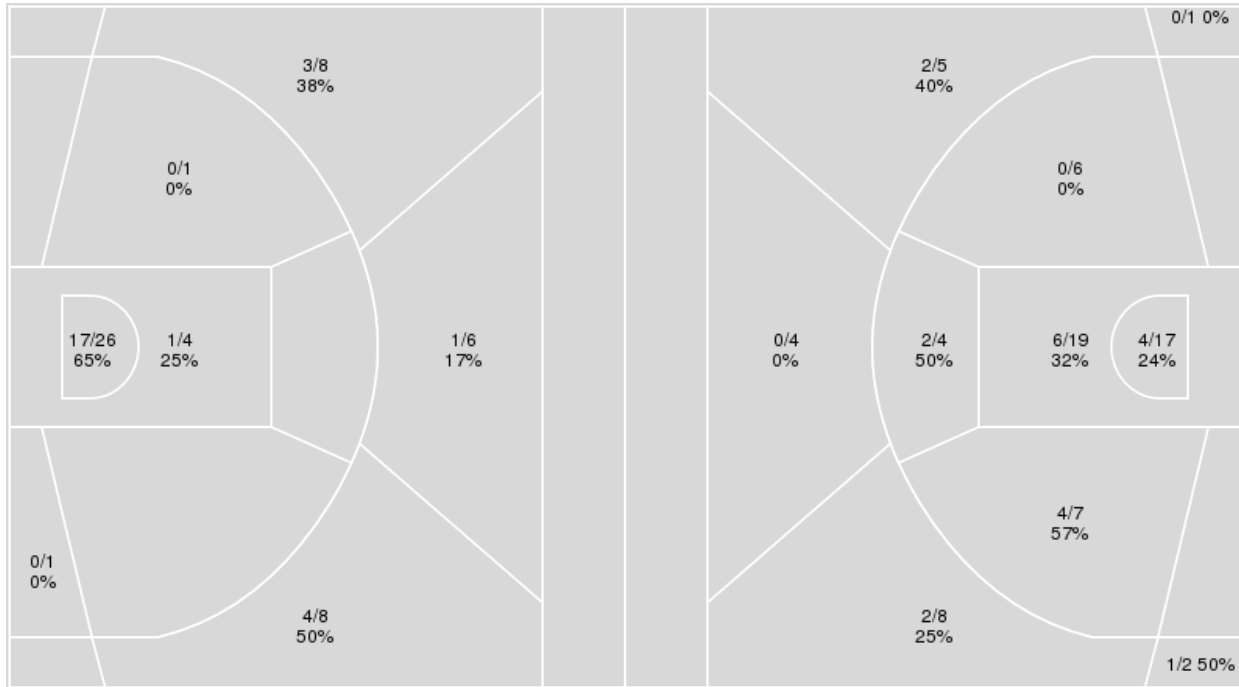

Officials: Don Dally, K.B. Burdett Jr., Byron Jarrett

{ Players => 0, 1, 2, 3, 4, 5, 10, 12, 14, 15, 23, 24, 25, 30, 31, 32, 34; } { Players => All; } FG Types => All; Results => All;
FG Types => All; Results => All;

Alabama

Kentucky

Alabama	M/A	%
Field Goals	26/54	48
2 Points	18/32	56
3 Points	8/22	36
Free Throws	18/26	69

Kentucky	M/A	%
Field Goals	21/73	29
2 Points	16/53	30
3 Points	5/20	25
Free Throws	5/8	62