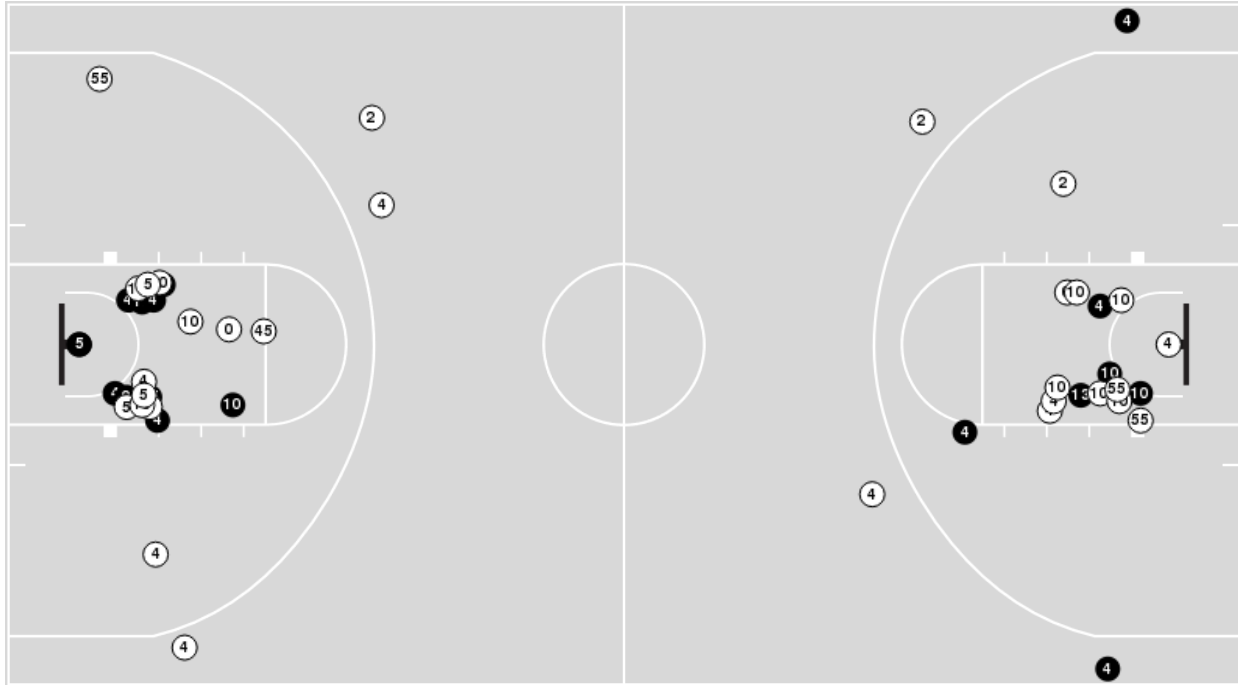

LSU at Kentucky

01/08/23 Rupp Arena, Lexington
2022-23 Women's Basketball

Game Time: 2:00 PM
Game Duration: 2:10
Attendance: 3,410

Officials: Dee Kantner, Brian Garland, Meadow Overstreet

Players => 0, 2, 4, 5, 10, 10, 11, 13, 14, 15, 21, 23, 45, 55FG Types=>AllResults=>All

LSU

All Field Goals