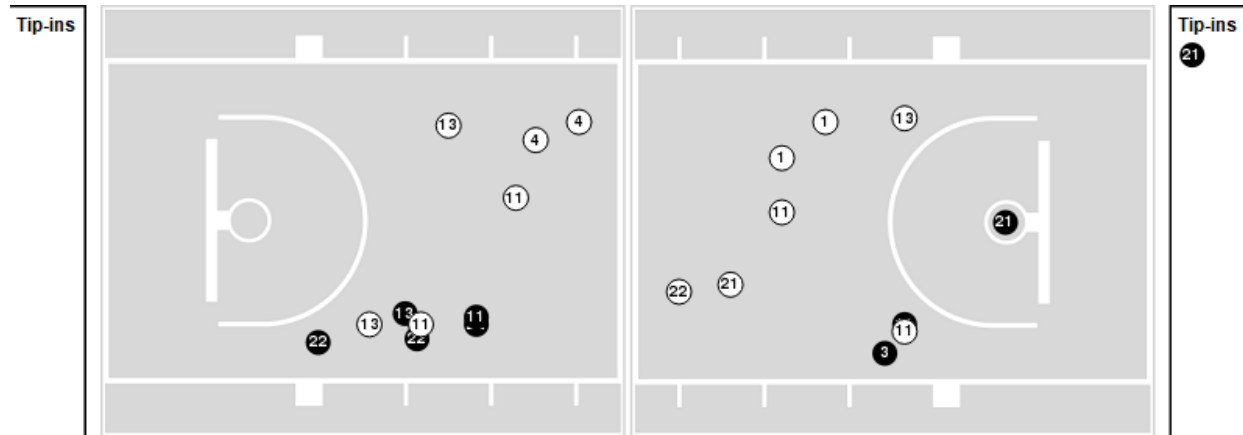

Blow Up Chart

● Made ○ Missed N - Player Number

Kentucky	M/A	%
Field Goals	19/55	35
2 Points	13/38	34
3 Points	6/17	35
Free Throws	4/9	44

Kentucky	M/A	%
Points in the Paint	18 (9 / 22)	41
Fast Break Points	2 (1/1)	100
Second Chance Points	12 (5/7)	71
Effective FG%	40