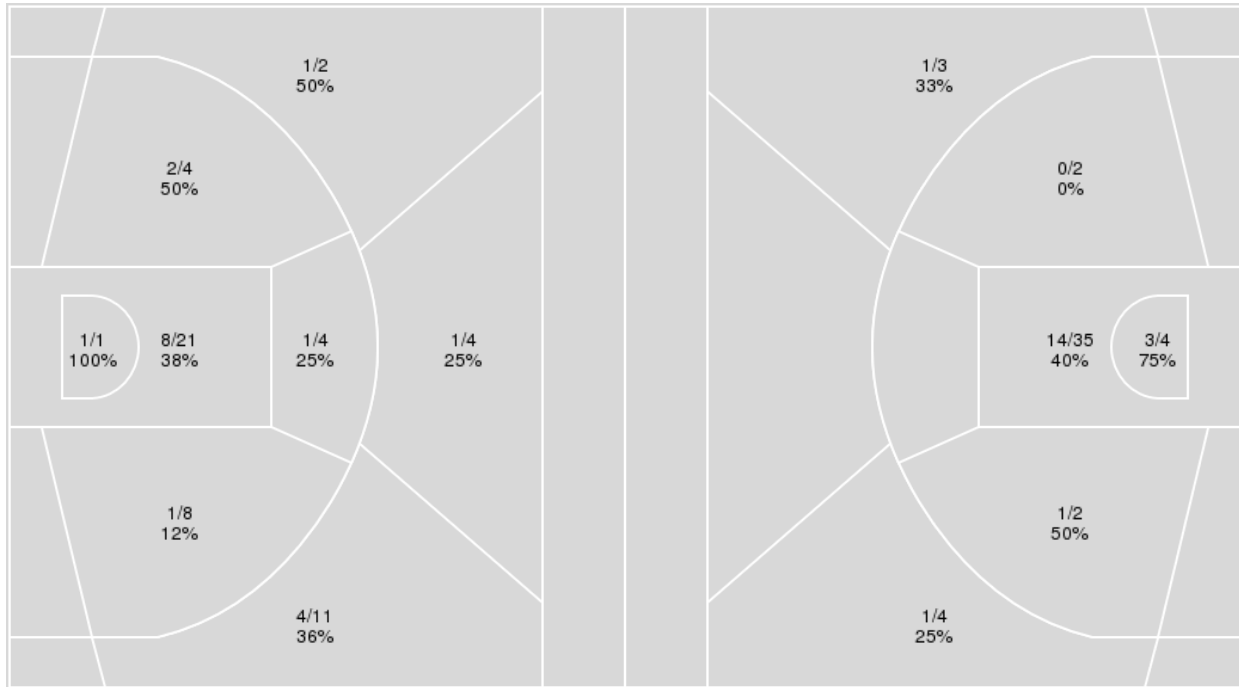

LSU at Kentucky

01/08/23 Rupp Arena, Lexington
2022-23 Women's Basketball

Game Time: 2:00 PM
Game Duration: 2:10
Attendance: 3,410

Officials: Dee Kantner, Brian Garland, Meadow Overstreet

{ Players => 0, 1, 2, 3, 4, 5, 11, 13, 20, 21, 22, 23, 24, 25, 34; } FG
Types => All; Results => All;

{ Players => 0, 2, 4, 5, 10, 10, 11, 13, 14, 15, 21, 23, 45, 55; } FG
Types => All; Results => All;

Kentucky

LSU

Kentucky	M/A	%
Field Goals	19/55	35
2 Points	13/38	34
3 Points	6/17	35
Free Throws	4/9	44

LSU	M/A	%
Field Goals	20/50	40
2 Points	18/43	42
3 Points	2/7	29
Free Throws	25/31	81