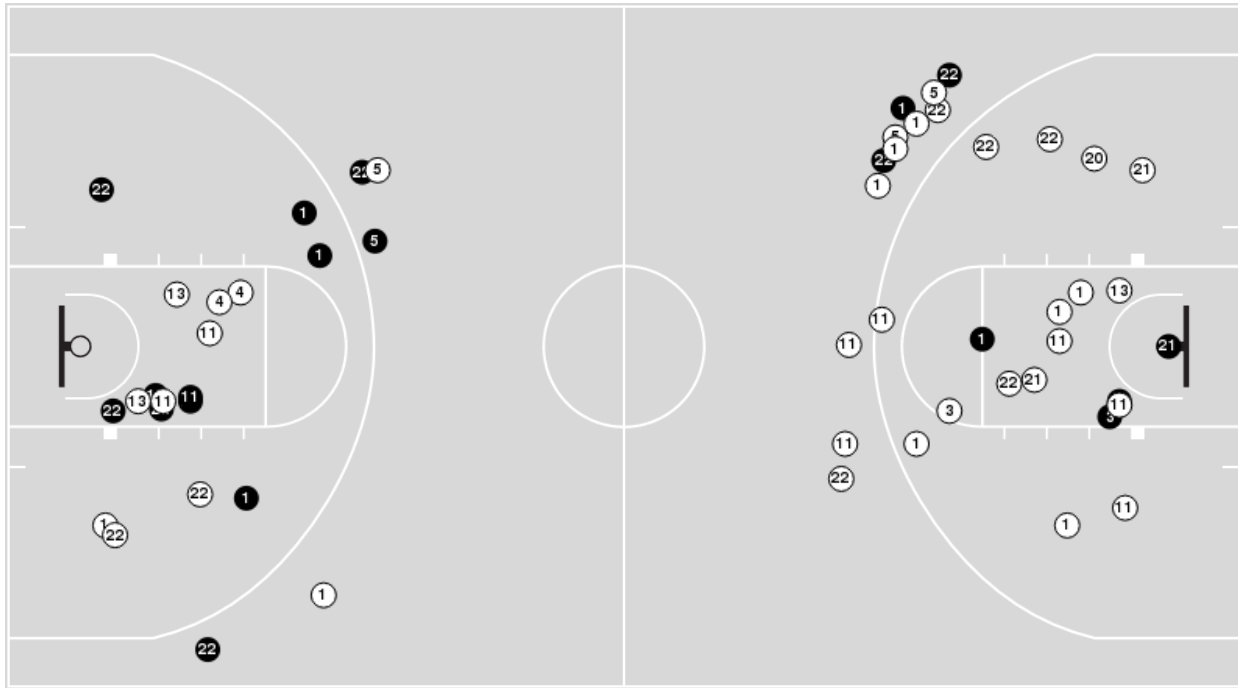

LSU at Kentucky

01/08/23 Rupp Arena, Lexington
2022-23 Women's Basketball

Game Time: 2:00 PM
Game Duration: 2:10
Attendance: 3,410

Officials: Dee Kantner, Brian Garland, Meadow Overstreet

Players => 0, 1, 2, 3, 4, 5, 11, 13, 20, 21, 22, 23, 24, 25, 34 FG Types=>All Results=>All

Kentucky

All Field Goals