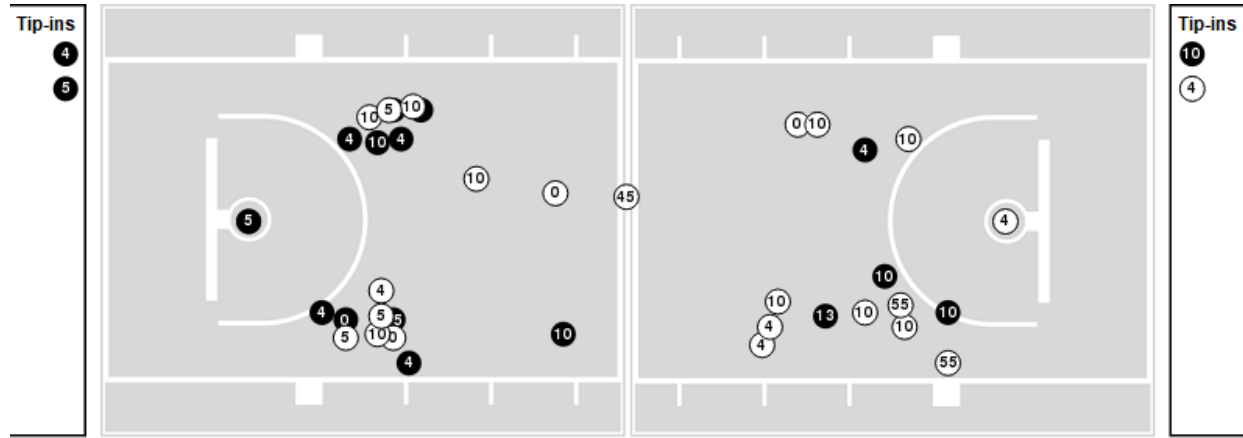

Blow Up Chart

● Made ○ Missed N - Player Number

LSU	M/A	%
Field Goals	20/50	40
2 Points	18/43	42
3 Points	2/7	29
Free Throws	25/31	81

LSU	M/A	%
Points in the Paint	34 (17 / 39)	44
Fast Break Points	14 (7/7)	100
Second Chance Points	14 (11/15)	73
Effective FG%	42