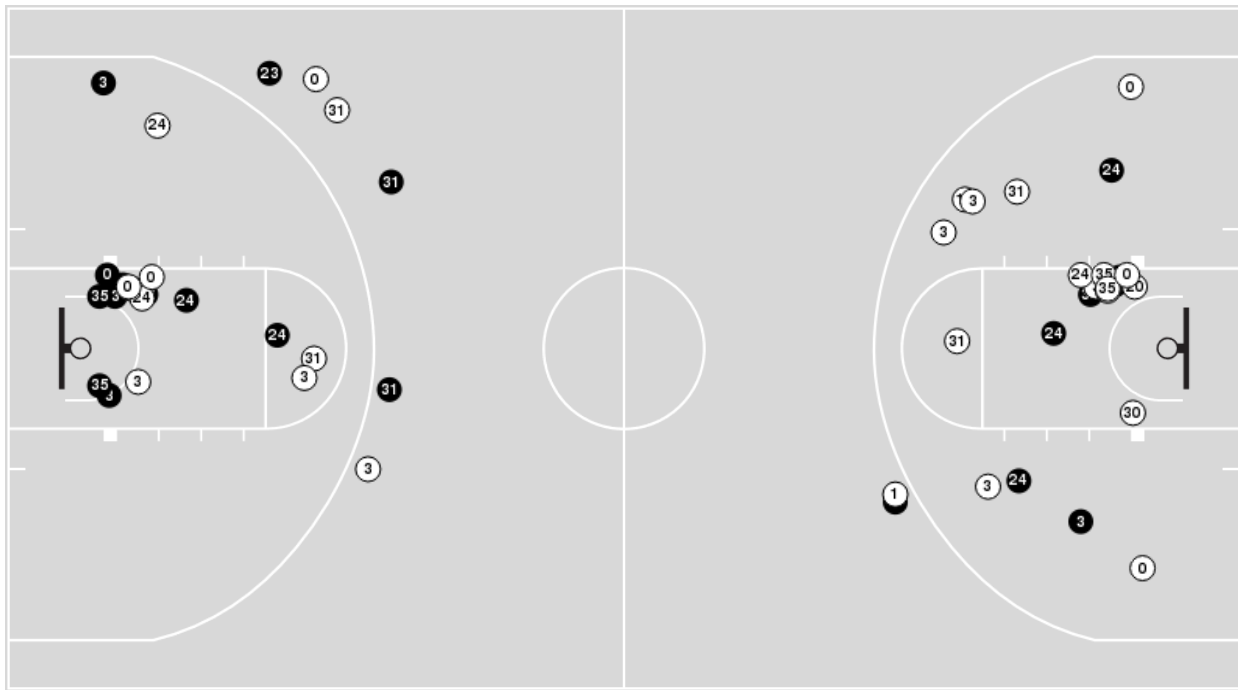

Kentucky at Georgia

01/05/23 Stegeman Coliseum, Athens
2022-23 Women's Basketball

Game Time: 7:00 PM
Game Duration: 2:06
Attendance: 1,931

Officials: Joseph Vaszily, Felicia Grinter, Angel Kent

Players => 0, 1, 2, 3, 10, 13, 20, 21, 22, 23, 24, 25, 30, 31, 35 FG Types=>All Results=>All

Georgia

All Field Goals