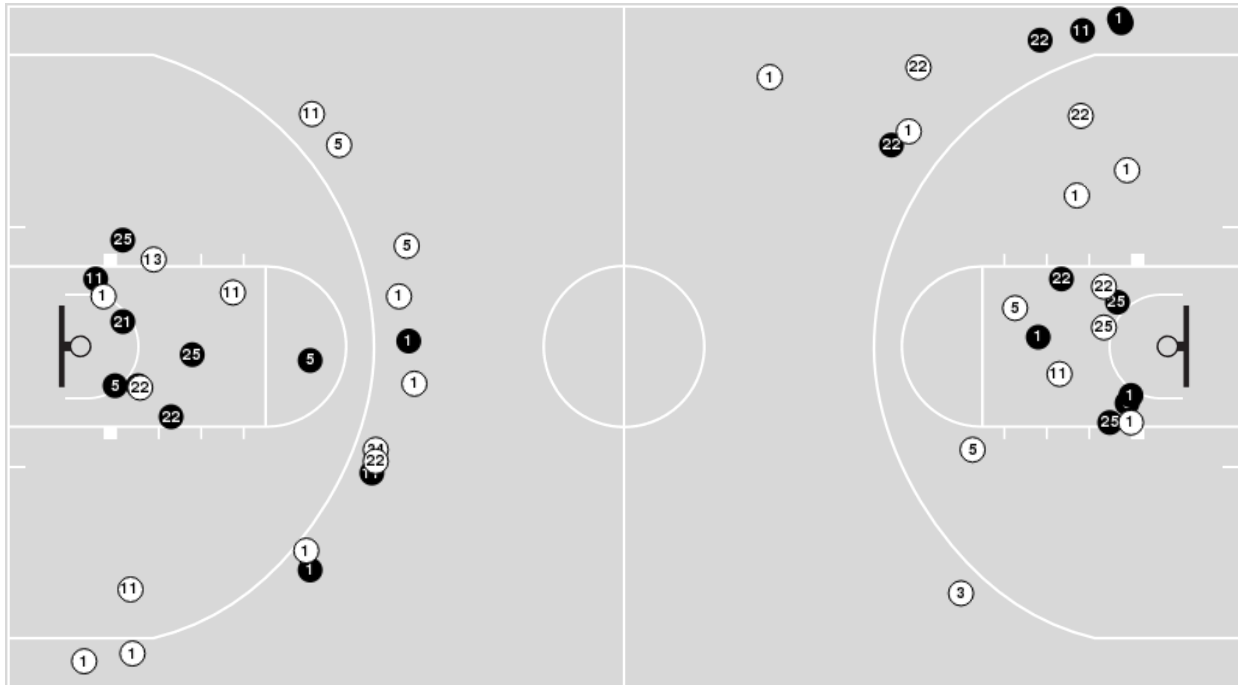

Kentucky at Georgia

01/05/23 Stegeman Coliseum, Athens
2022-23 Women's Basketball

Game Time: 7:00 PM
Game Duration: 2:06
Attendance: 1,931

Officials: Joseph Vaszily, Felicia Grinter, Angel Kent

Players => AllFG Types=>AllResults=>All

Kentucky

All Field Goals