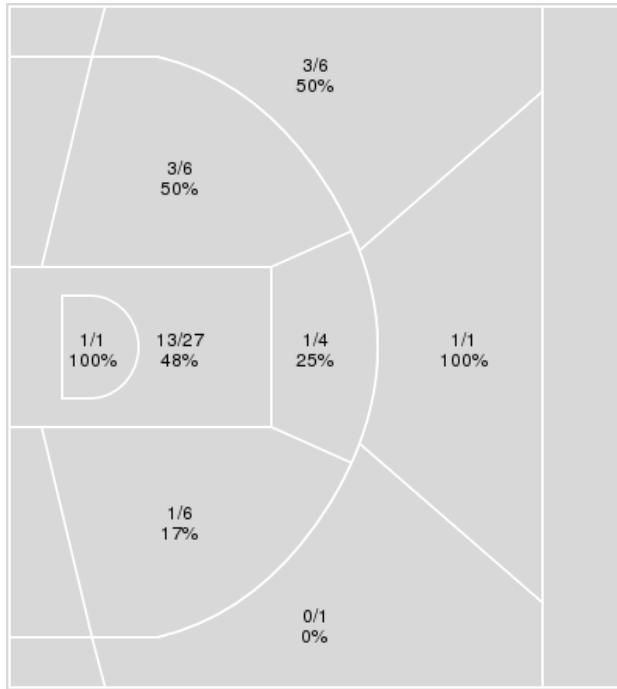

Kentucky at Georgia

01/05/23 Stegeman Coliseum, Athens
2022-23 Women's Basketball

Game Time: 7:00 PM
Game Duration: 2:06
Attendance: 1,931

Officials: Joseph Vaszily, Felicia Grinter, Angel Kent

{ Players => 0, 1, 2, 3, 10, 13, 20, 21, 22, 23, 24, 25, 30, 31, 35; } FG
Types => All; Results => All;

{ Players => All; } FG Types => All; Results => All;

Georgia