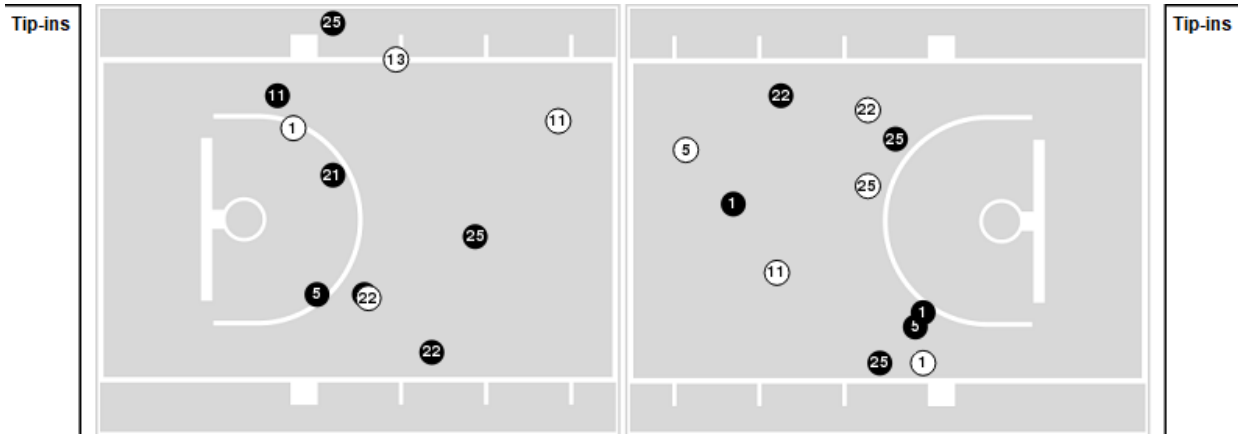

Blow Up Chart

● Made ○ Missed N - Player Number

Kentucky	M/A	%
Field Goals	22/50	44
2 Points	14/28	50
3 Points	8/22	36
Free Throws	8/11	73

Kentucky	M/A	%
Points in the Paint	24 (12 / 20)	60
Fast Break Points	5 (2/4)	50
Second Chance Points	13 (7/9)	78
Effective FG%	52