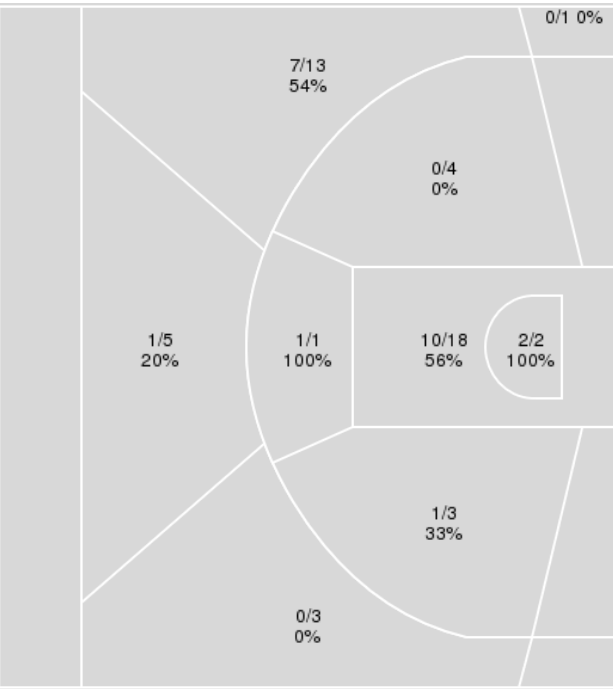

Kentucky

Georgia	M/A	%
Field Goals	23/52	44
2 Points	19/44	43
3 Points	4/8	50
Free Throws	14/22	64

Kentucky	M/A	%
Field Goals	22/50	44
2 Points	14/28	50
3 Points	8/22	36
Free Throws	8/11	73