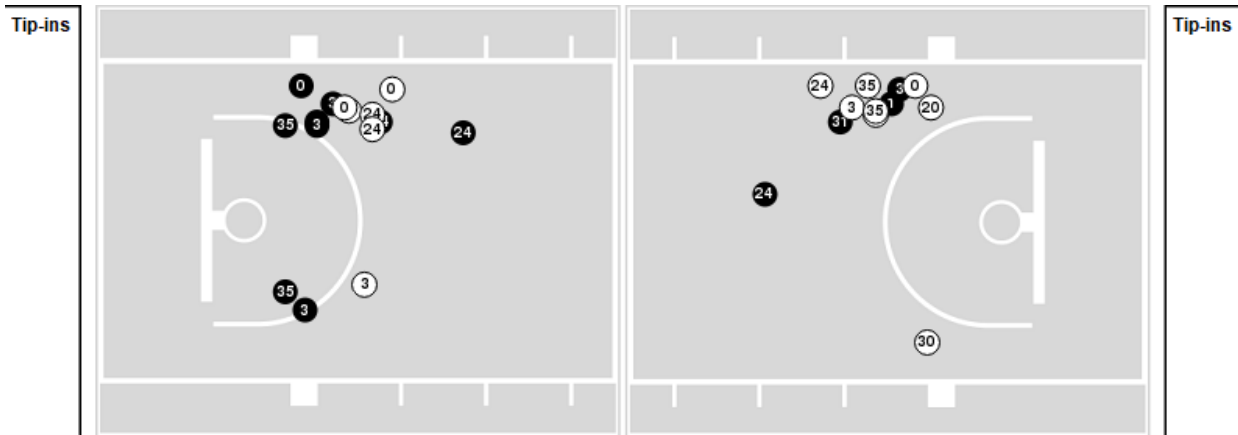

Blow Up Chart

● Made ○ Missed N - Player Number

Georgia	M/A	%
Field Goals	23/52	44
2 Points	19/44	43
3 Points	4/8	50
Free Throws	14/22	64

Georgia	M/A	%
Points in the Paint	28 (14 / 28)	50
Fast Break Points	13 (7/9)	78
Second Chance Points	14 (10/15)	67
Effective FG%	48