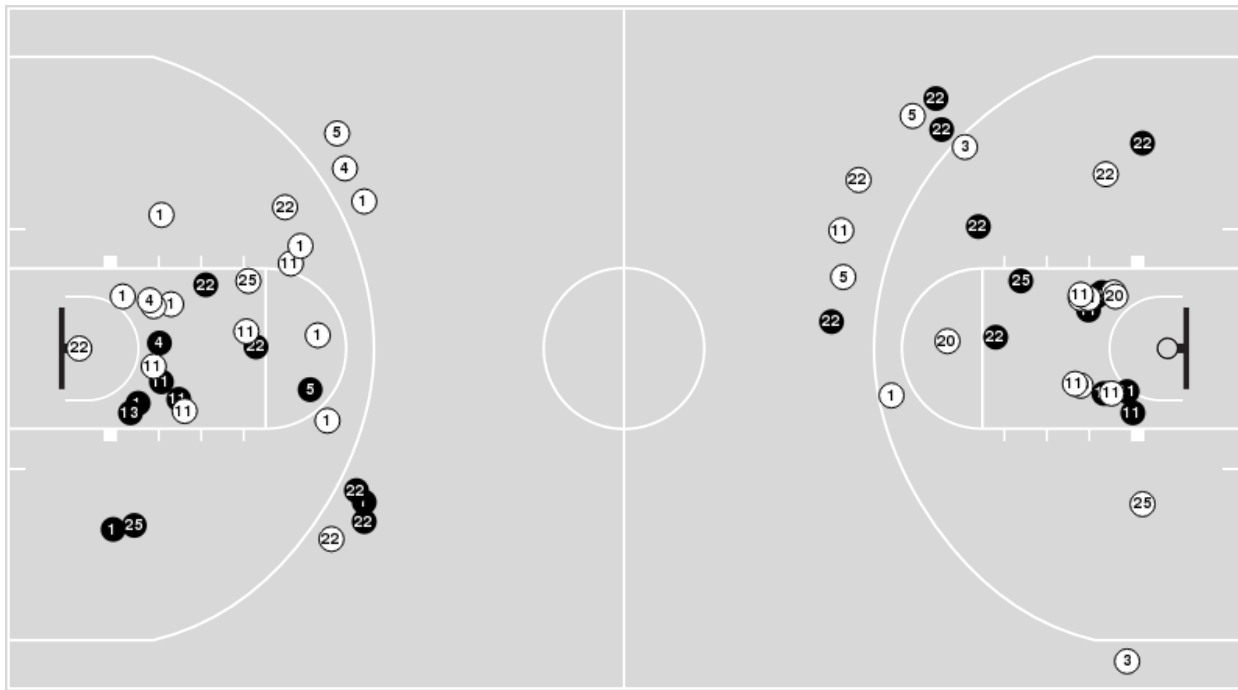

Officials: Angelica Suffren, Brian Hall, Tiffany Bird

Players => AllFG Types=>AllResults=>All

Kentucky

All Field Goals