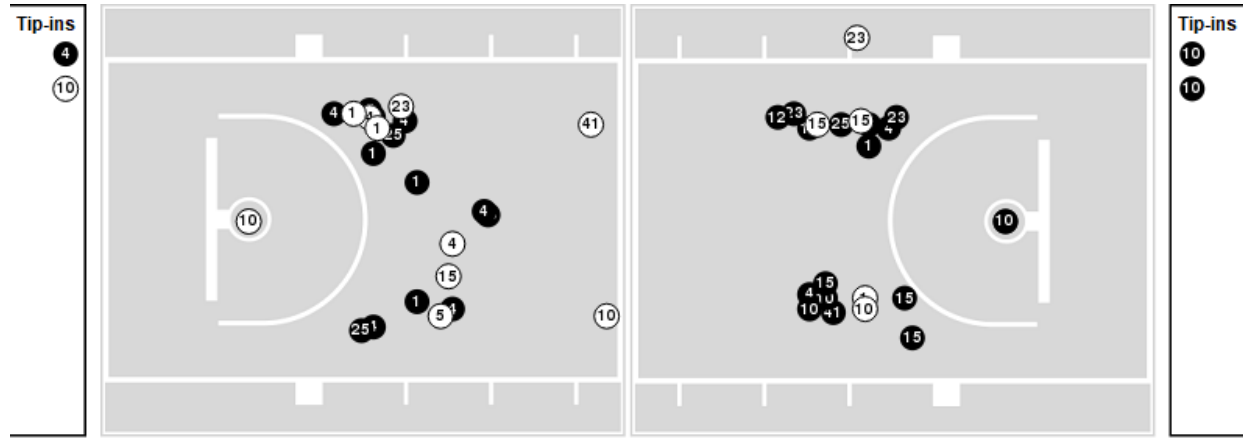

Blow Up Chart

● Made ○ Missed N - Player Number

South Carolina	M/A	%
Field Goals	35/55	64
2 Points	33/50	66
3 Points	2/5	40
Free Throws	23/29	79

South Carolina	M/A	%
Points in the Paint	62 (31 / 45)	69
Fast Break Points	21 (14/15)	93
Second Chance Points	17 (9/13)	69
Effective FG%	65