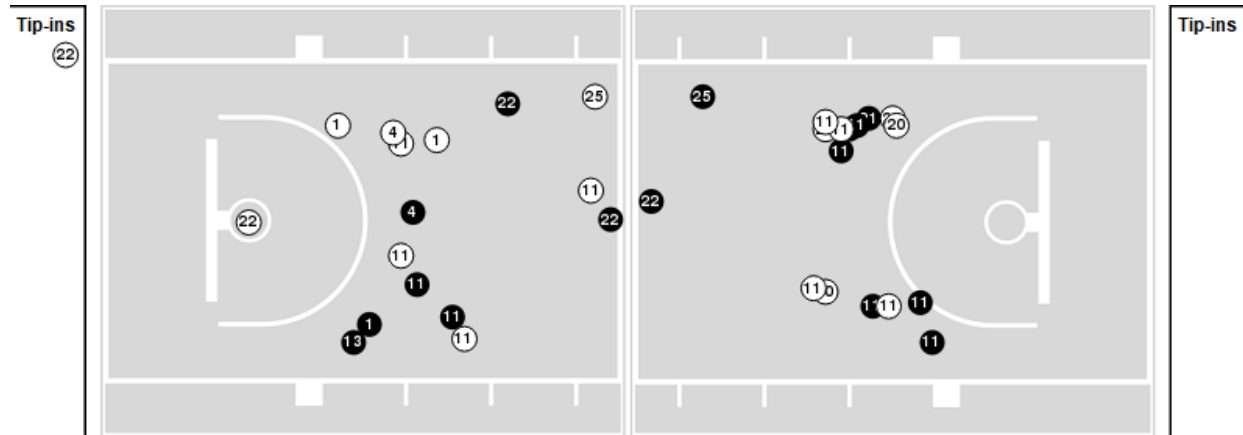

Blow Up Chart

● Made   ○ Missed   N - Player Number

Kentucky	M/A	%
Field Goals	27/64	42
2 Points	21/49	43
3 Points	6/15	40
Free Throws	6/14	43

Kentucky	M/A	%
Points in the Paint	32 (16 / 33)	48
Fast Break Points	2 (1/1)	100
Second Chance Points	17 (8/13)	62
Effective FG%	47