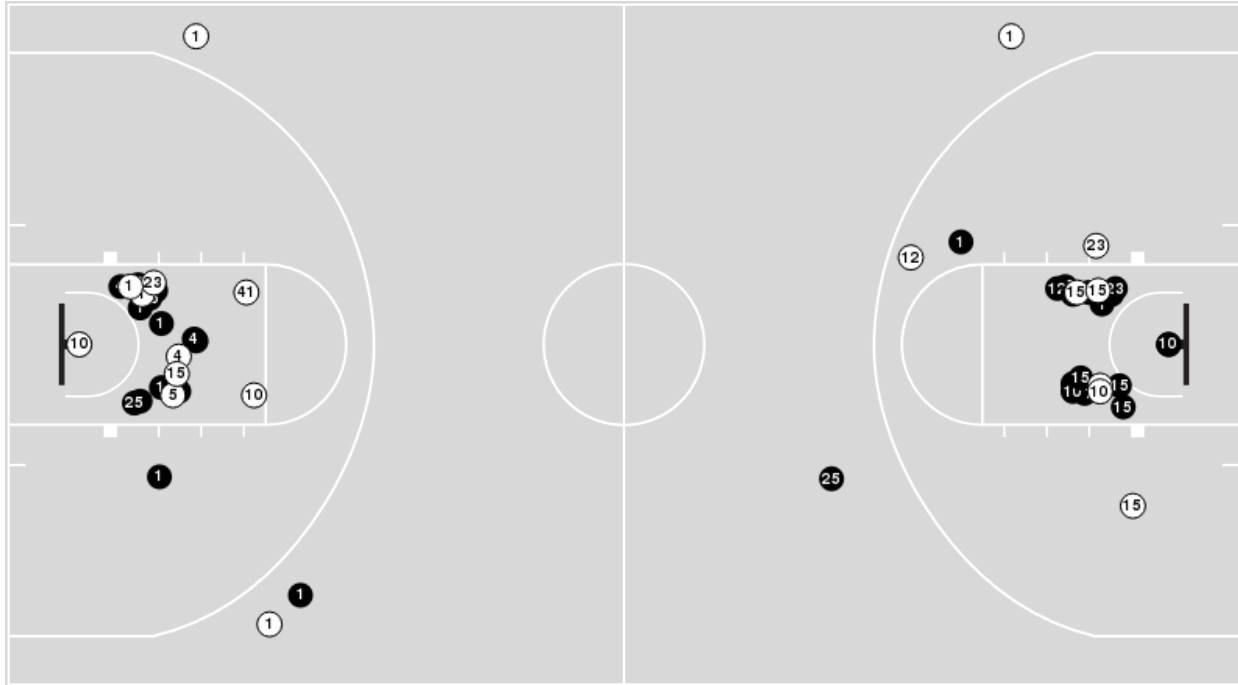

Players => AllFG Types=>AllResults=>All
South Carolina

All Field Goals