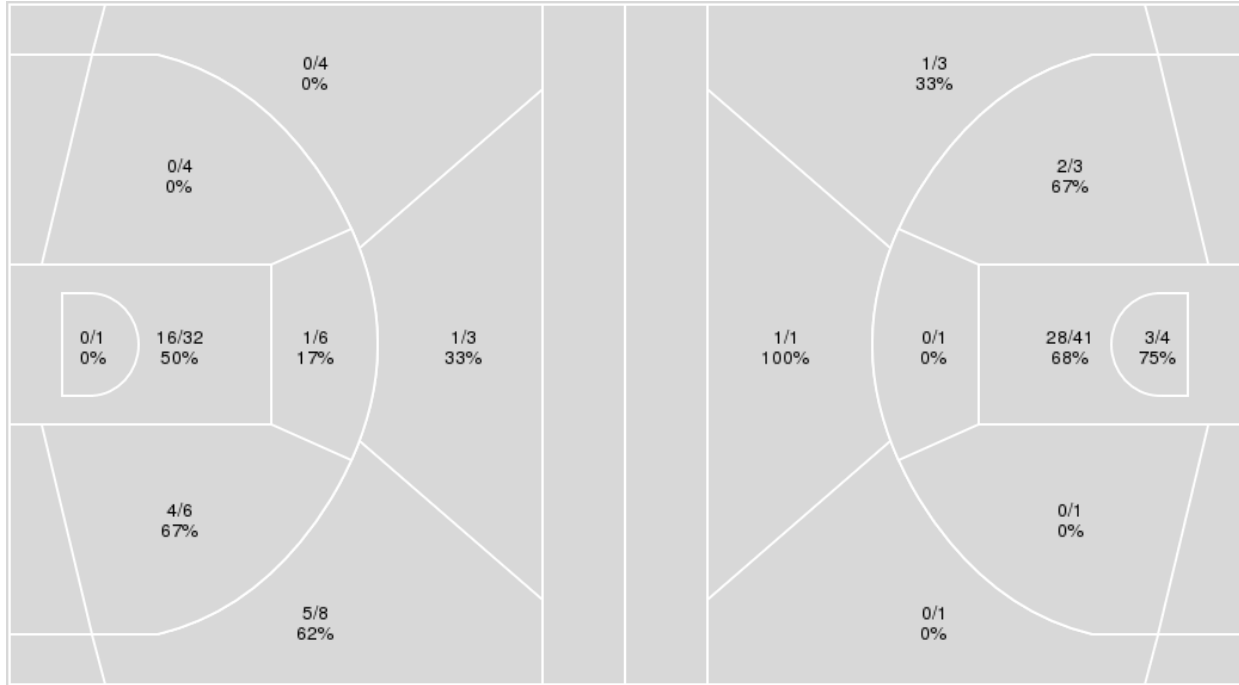

Officials: Angelica Suffren, Brian Hall, Tiffany Bird

{ Players => All; } FG Types => All; Results => All;

{ Players => All; } FG Types => All; Results => All;

Kentucky

South Carolina

Kentucky	M/A	%
Field Goals	27/64	42
2 Points	21/49	43
3 Points	6/15	40
Free Throws	6/14	43

South Carolina	M/A	%
Field Goals	35/55	64
2 Points	33/50	66
3 Points	2/5	40
Free Throws	23/29	79