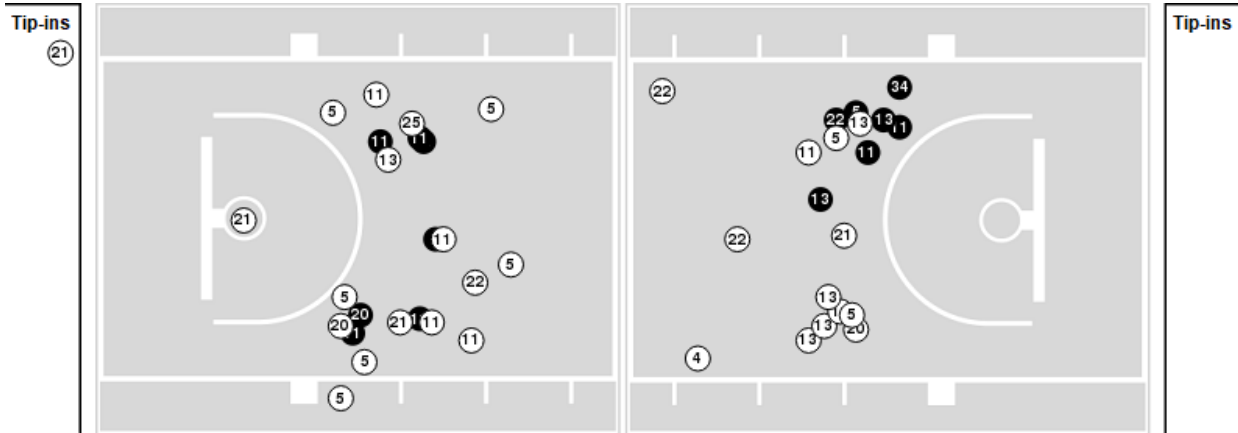

Officials: Gina Cross, Karen Preato, Frank Steratore

Players => 0, 1, 2, 3, 4, 5, 11, 13, 20, 21, 22, 23, 24, 25, 34 FG Types=>AllResults=>All

Kentucky

All Field Goals

Blow Up Chart

● Made ○ Missed N - Player Number