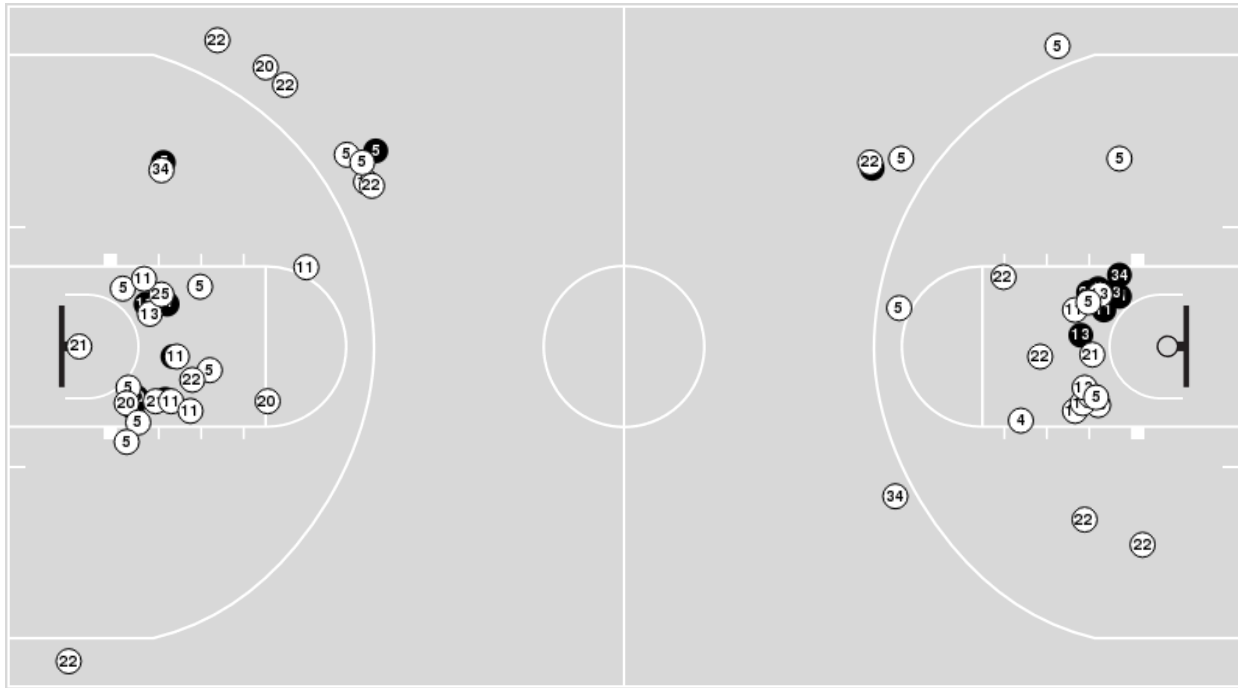

Arkansas at Kentucky

01/01/23 Memorial Coliseum, Lexington
2022-23 Women's Basketball

Officials: Gina Cross, Karen Preato, Frank Steratore

Players => 0, 1, 2, 3, 4, 5, 11, 13, 20, 21, 22, 23, 24, 25, 34 FG Types=>AllResults=>All

Kentucky

All Field Goals