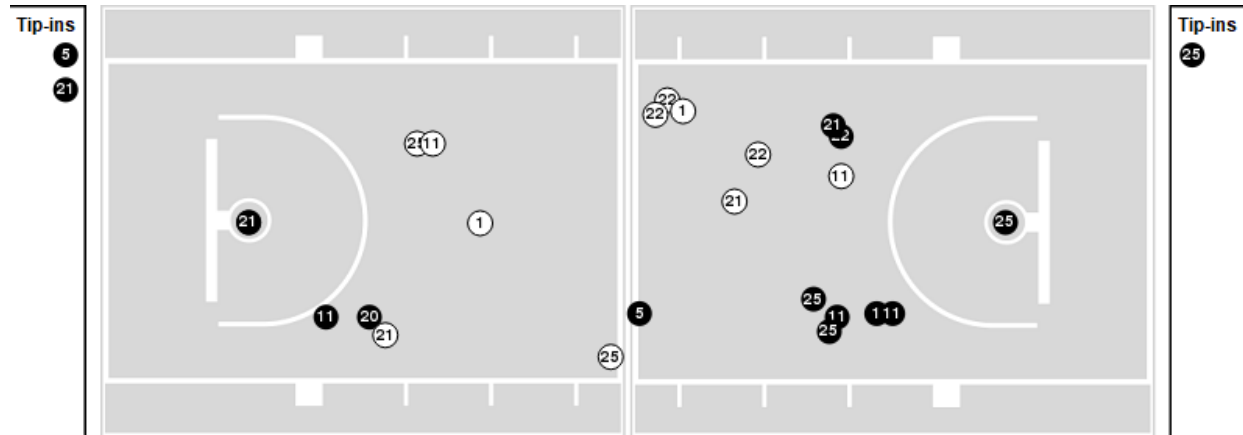

Blow Up Chart

● Made ○ Missed N - Player Number

Kentucky	M/A	%
Field Goals	29/56	52
2 Points	21/41	51
3 Points	8/15	53
Free Throws	11/15	73

Kentucky	M/A	%
Points in the Paint	26 (13 / 25)	52
Fast Break Points	10 (6/6)	100
Second Chance Points	14 (7/10)	70
Effective FG%	59