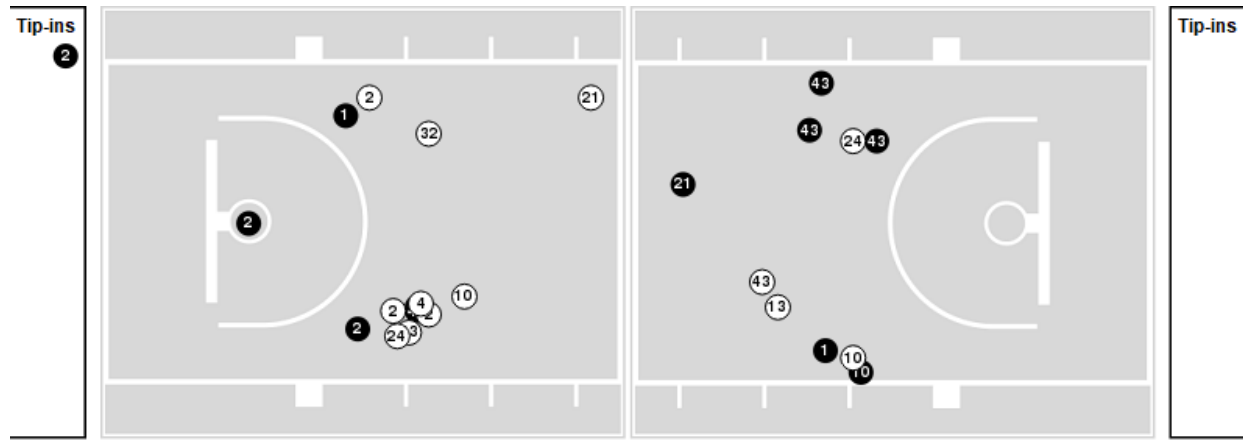

Blow Up Chart

● Made ○ Missed N - Player Number

Missouri	M/A	%
Field Goals	20/52	38
2 Points	12/30	40
3 Points	8/22	36
Free Throws	6/6	100

Missouri	M/A	%
Points in the Paint	22 (11 / 24)	46
Fast Break Points	0 (0/0)	0
Second Chance Points	10 (7/8)	88
Effective FG%	46