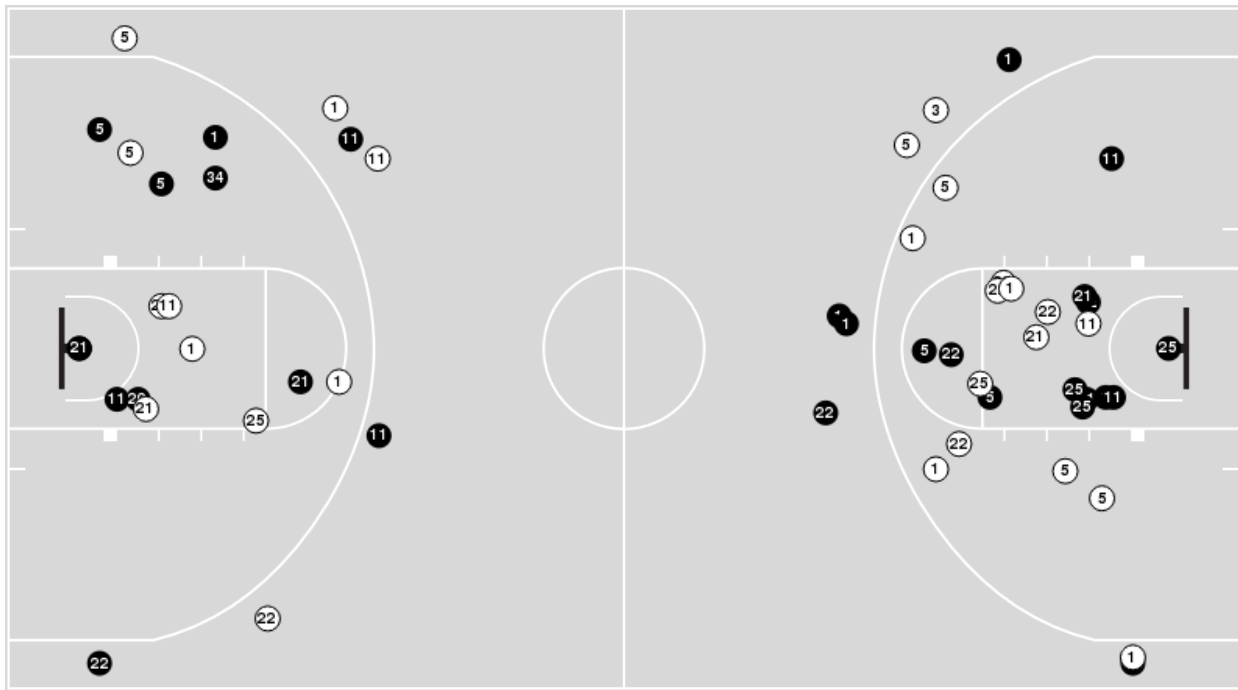

Missouri at Kentucky

01/29/23 Memorial Coliseum, Lexington
2022-23 Women's Basketball

Game Time: 3:00 PM
Game Duration: 1:50
Attendance: 3,914

Officials: Denise Brooks, Margaret Tieman, Timothy Greene

Players => 0, 1, 2, 3, 4, 5, 11, 13, 20, 21, 22, 23, 24, 25, 34 FG Types=>AllResults=>All

Kentucky

All Field Goals