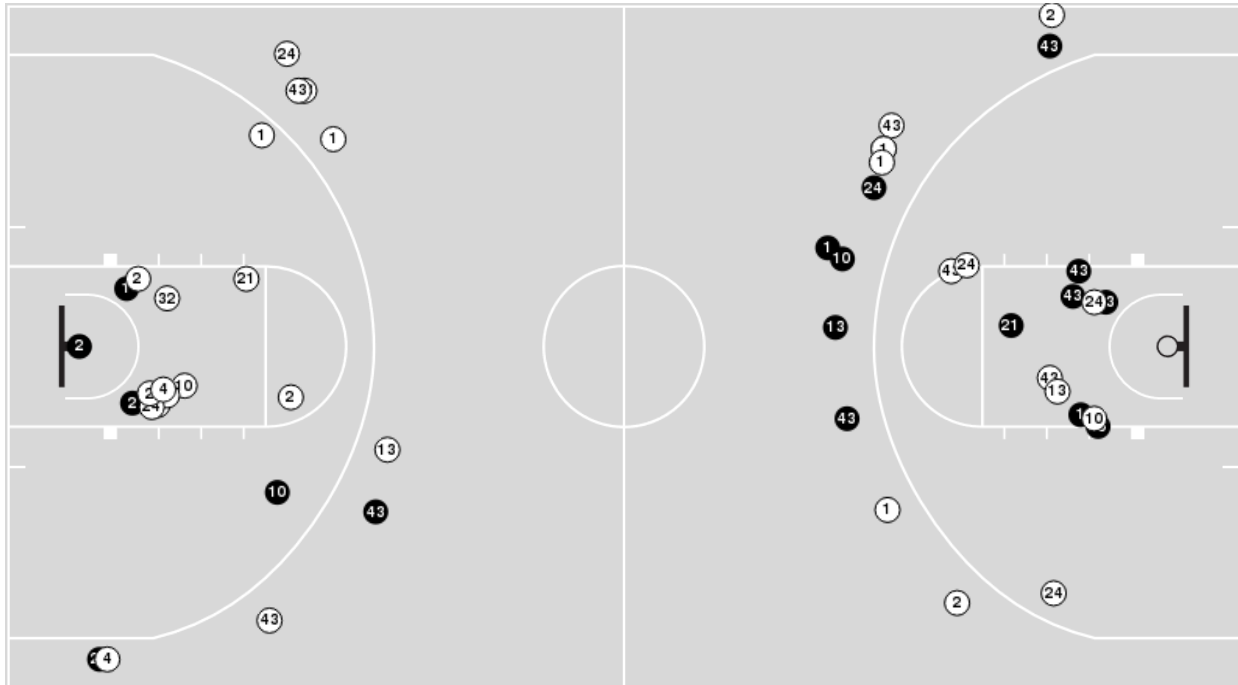

Missouri at Kentucky

01/29/23 Memorial Coliseum, Lexington
2022-23 Women's Basketball

Officials: Denise Brooks, Margaret Tieman, Timothy Greene

Players => 1, 2, 4, 10, 13, 20, 21, 24, 32, 34, 40, 43 FG Types=>AllResults=>All

Missouri

All Field Goals