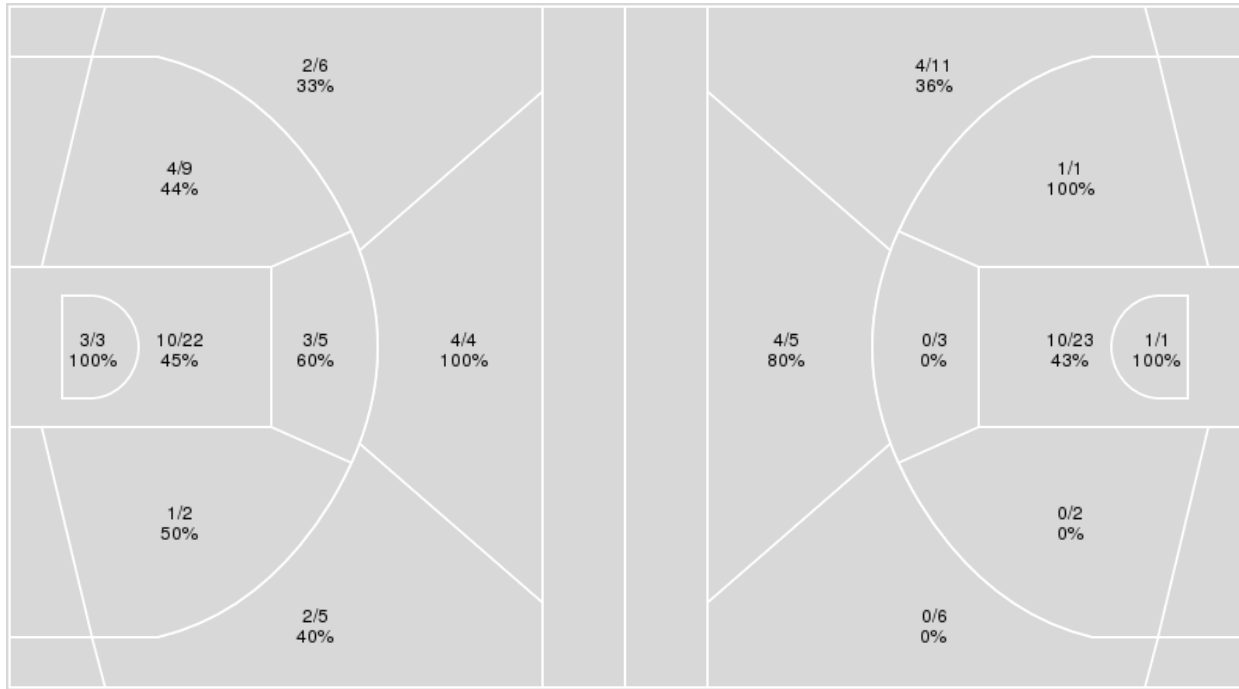

Missouri at Kentucky

01/29/23 Memorial Coliseum, Lexington
2022-23 Women's Basketball

Officials: Denise Brooks, Margaret Tieman, Timothy Greene

{ Players => 0, 1, 2, 3, 4, 5, 11, 13, 20, 21, 22, 23, 24, 25, 34; } FG
Types => All; Results => All;

{ Players => 1, 2, 4, 10, 13, 20, 21, 24, 32, 34, 40, 43; } FG Types =>
All; Results => All;

Kentucky

Missouri

Kentucky	M/A	%
Field Goals	29/56	52
2 Points	21/41	51
3 Points	8/15	53
Free Throws	11/15	73

Missouri	M/A	%
Field Goals	20/52	38
2 Points	12/30	40
3 Points	8/22	36
Free Throws	6/6	100