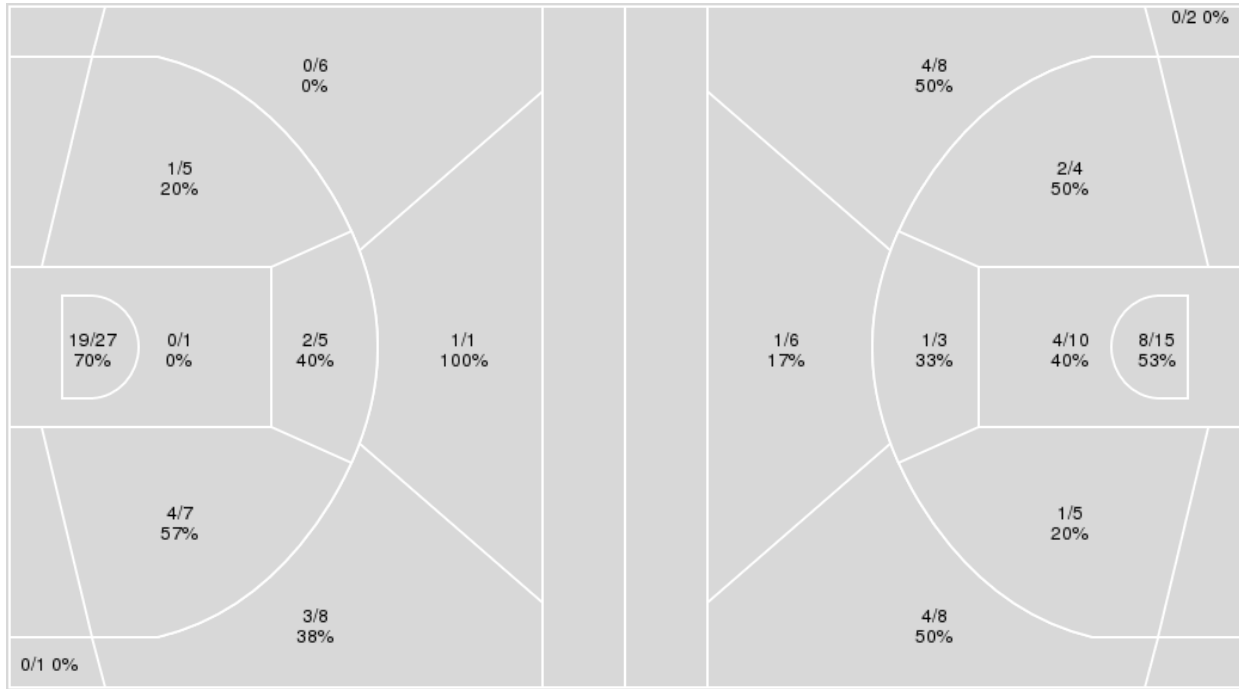

Officials: Felicia Grinter, Douglas Knight, Timothy Greene

{ Players => 00, 1, 2, 3, 4, 13, 14, 21, 23, 24, 32, 44; } FG Types => All; { Players => All; } FG Types => All; Results => All;
Results => All;

Texas A&M

Kentucky

Texas A&M	M/A	%
Field Goals	30/61	49
2 Points	26/45	58
3 Points	4/16	25
Free Throws	10/19	53

Kentucky	M/A	%
Field Goals	25/61	41
2 Points	16/37	43
3 Points	9/24	38
Free Throws	8/13	62