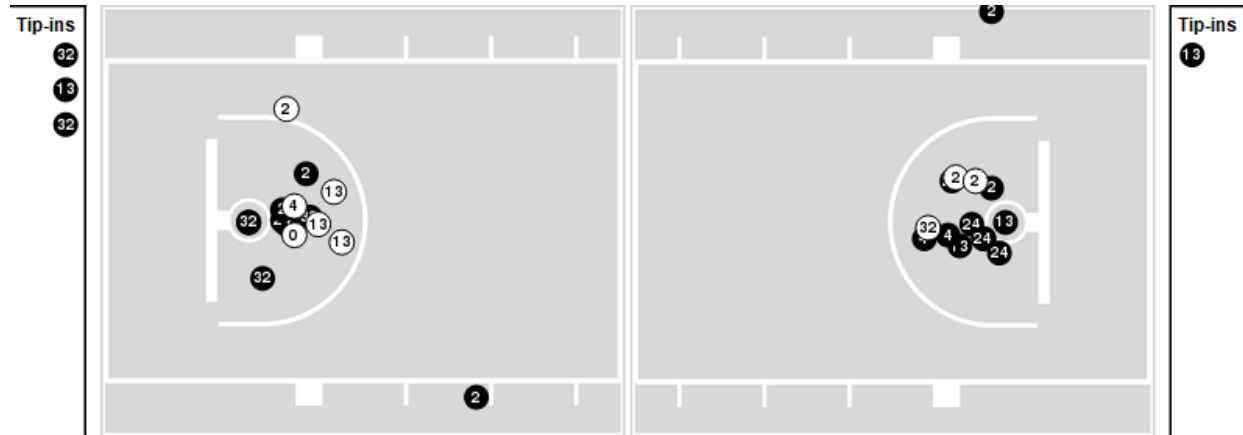

Blow Up Chart

● Made ○ Missed N - Player Number

Texas A&M	M/A	%
Field Goals	30/61	49
2 Points	26/45	58
3 Points	4/16	25
Free Throws	10/19	53

Texas A&M	M/A	%
Points in the Paint	38 (19 / 28)	68
Fast Break Points	11 (5/5)	100
Second Chance Points	12 (7/16)	44
Effective FG%	52