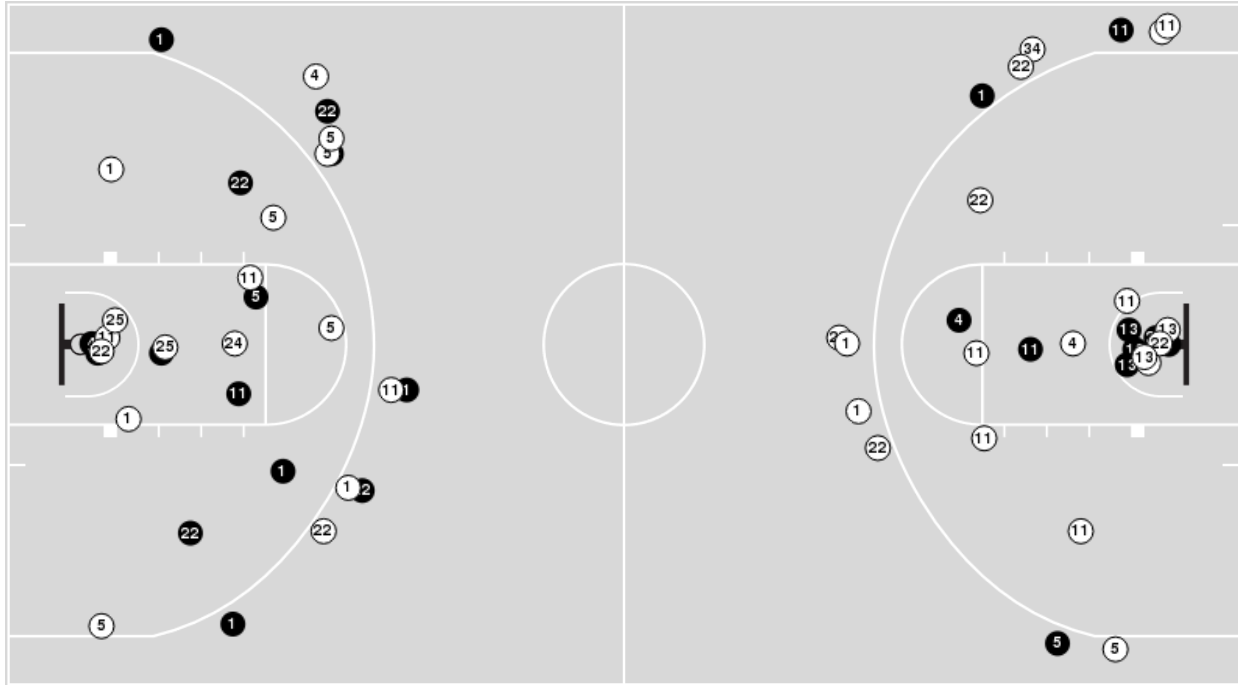

Players => AllFG Types=>AllResults=>All
Kentucky

All Field Goals