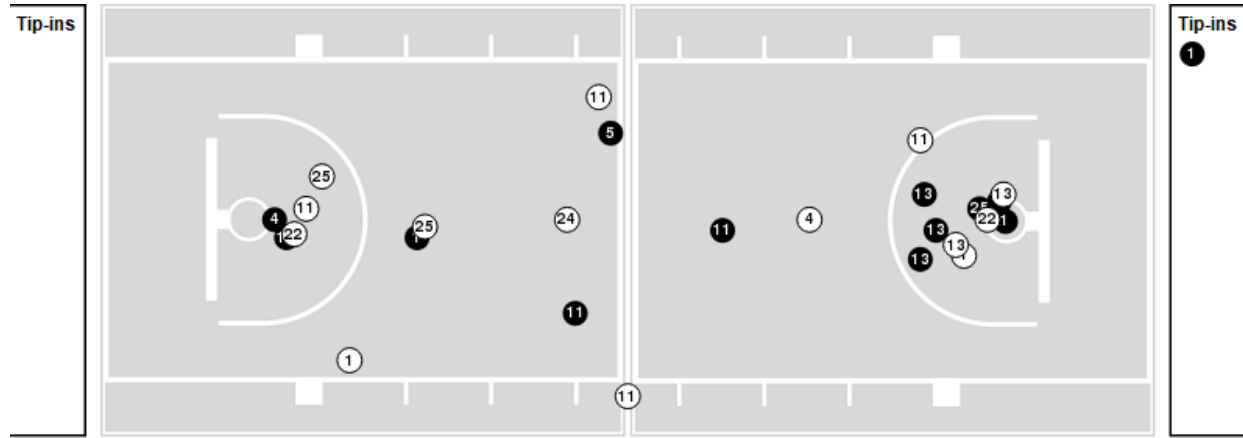

Blow Up Chart

● Made   ○ Missed   N - Player Number

Kentucky	M/A	%
Field Goals	25/61	41
2 Points	16/37	43
3 Points	9/24	38
Free Throws	8/13	62

Kentucky	M/A	%
Points in the Paint	24 (12 / 25)	48
Fast Break Points	5 (2/2)	100
Second Chance Points	9 (7/11)	64
Effective FG%	48