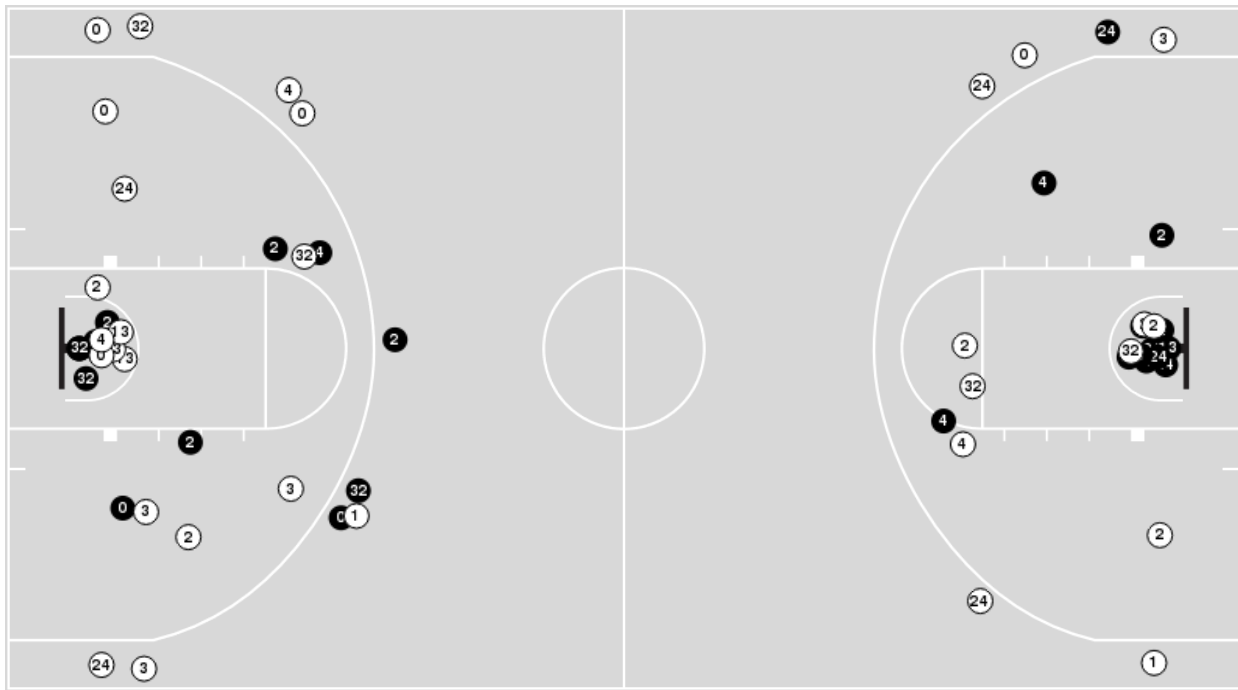

Officials: Felicia Grinter, Douglas Knight, Timothy Greene

Players => 00, 1, 2, 3, 4, 13, 14, 21, 23, 24, 32, 44FG Types=>AllResults=>All

Texas A&M

All Field Goals