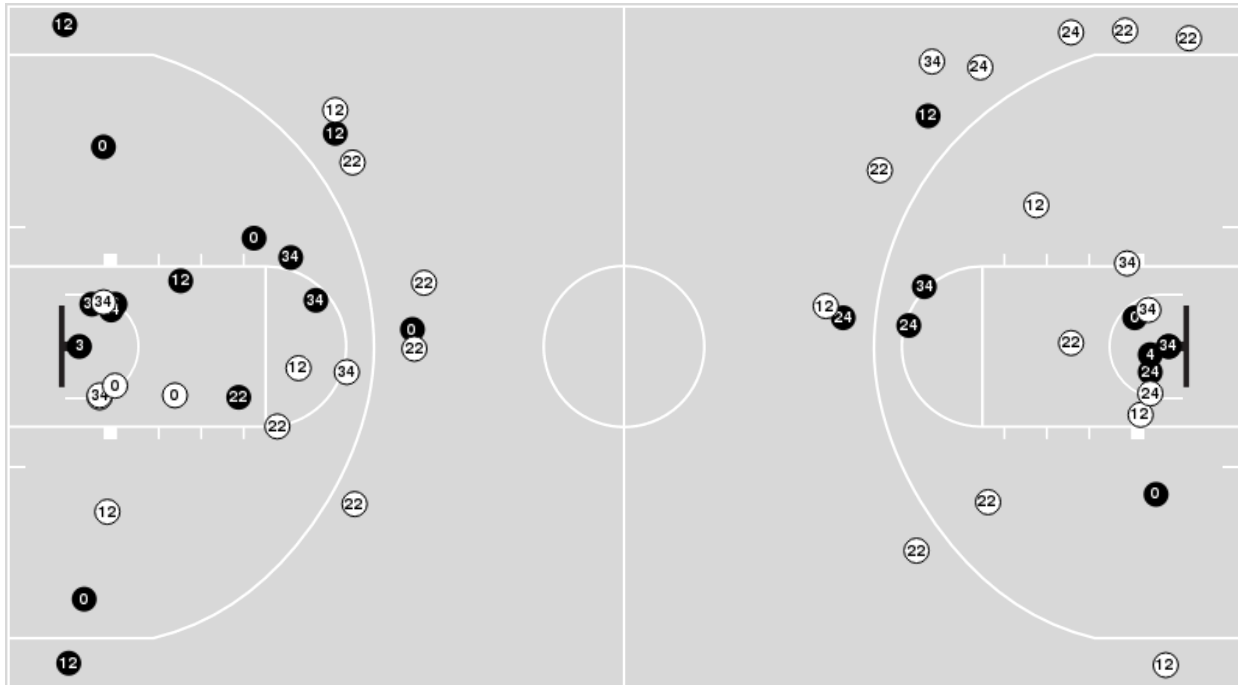

Players => AllFG Types=>AllResults=>All
Kentucky

All Field Goals