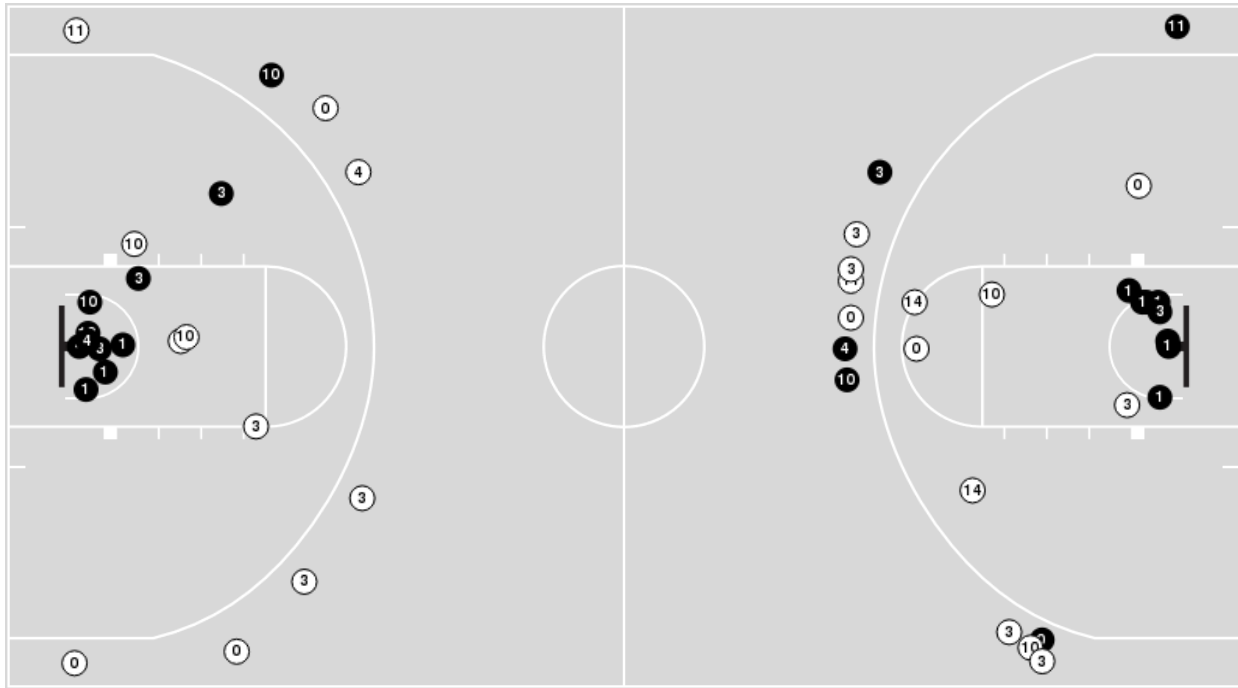

Officials: Pat Adams, Jason Baker, Ron Groover

Players => 0, 1, 2, 3, 4, 5, 10, 11, 12, 13, 14, 15, 21, 24, 25, 30FG Types=>AllResults=>All

Mississippi St.

All Field Goals