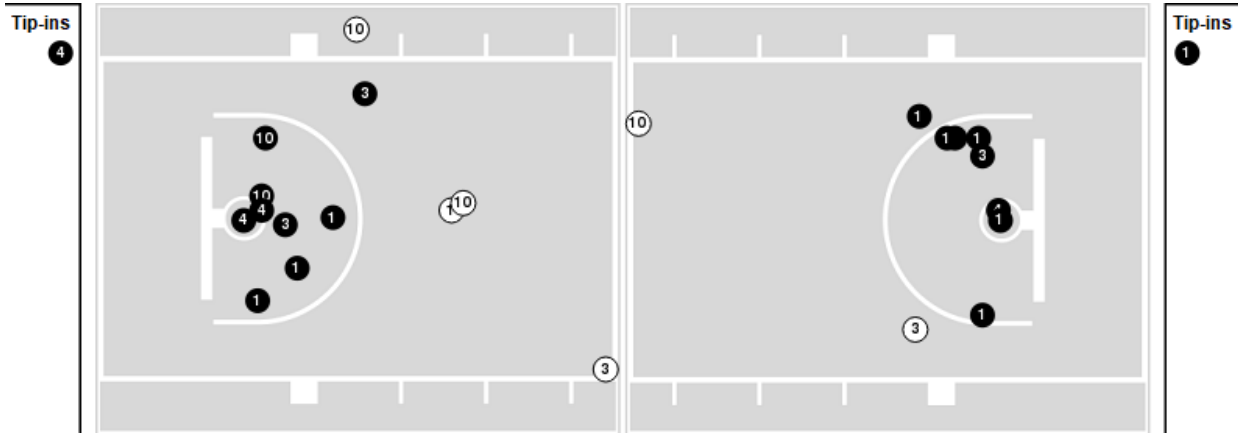

Blow Up Chart

● Made ○ Missed N - Player Number

Mississippi St.	M/A	%
Field Goals	24/48	50
2 Points	18/28	64
3 Points	6/20	30
Free Throws	14/19	74

Mississippi St.	M/A	%
Points in the Paint	34 (17 / 22)	77
Fast Break Points	19 (11/13)	85
Second Chance Points	8 (5/7)	71
Effective FG%	56