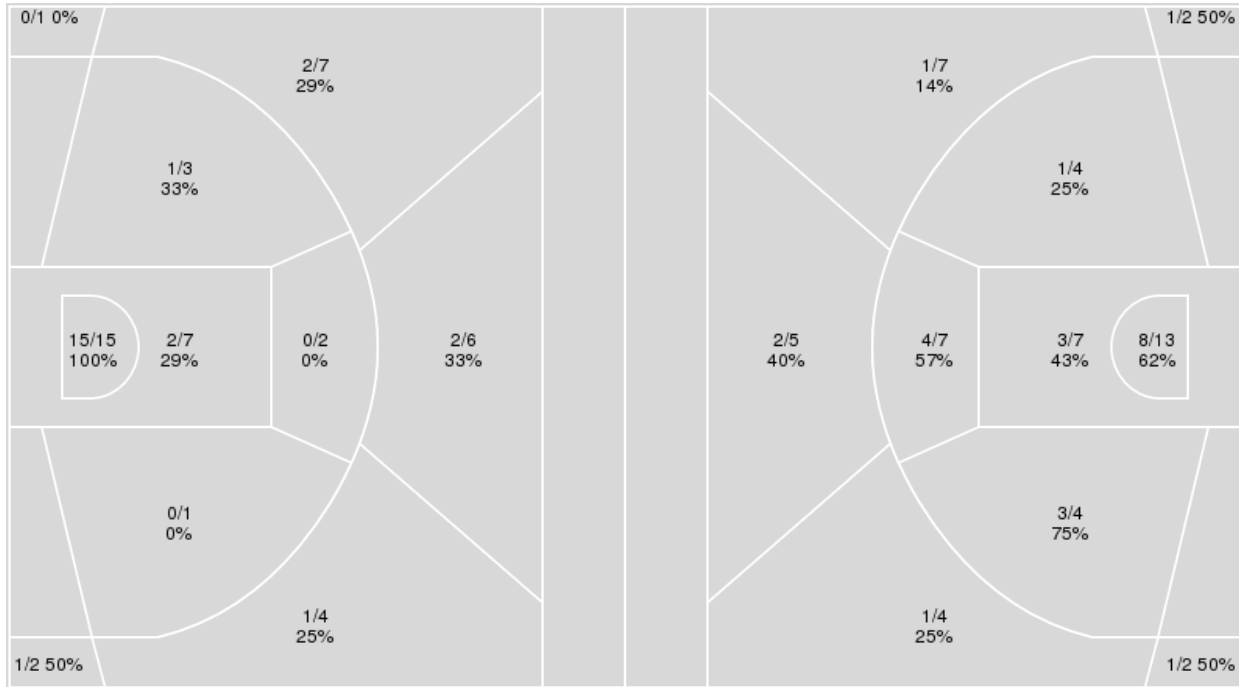

Officials: Pat Adams, Jason Baker, Ron Groover

{ Players => 0, 1, 2, 3, 4, 5, 10, 11, 12, 13, 14, 15, 21, 24, 25, 30; } FG { Players => All; } FG Types => All; Results => All;
Types => All; Results => All;

Mississippi St.

Kentucky

Mississippi St.	M/A	%
Field Goals	24/48	50
2 Points	18/28	64
3 Points	6/20	30
Free Throws	14/19	74

Kentucky	M/A	%
Field Goals	25/55	45
2 Points	19/35	54
3 Points	6/20	30
Free Throws	15/20	75