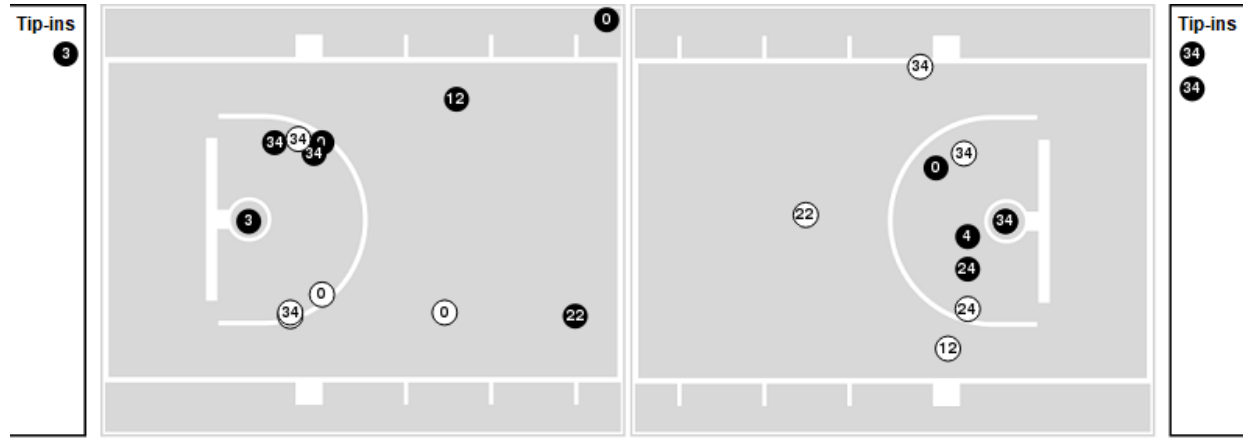

Blow Up Chart

● Made   ○ Missed   N - Player Number

Kentucky	M/A	%
Field Goals	25/55	45
2 Points	19/35	54
3 Points	6/20	30
Free Throws	15/20	75

Kentucky	M/A	%
Points in the Paint	22 (11 / 20)	55
Fast Break Points	3 (1/1)	100
Second Chance Points	18 (12/21)	57
Effective FG%	51