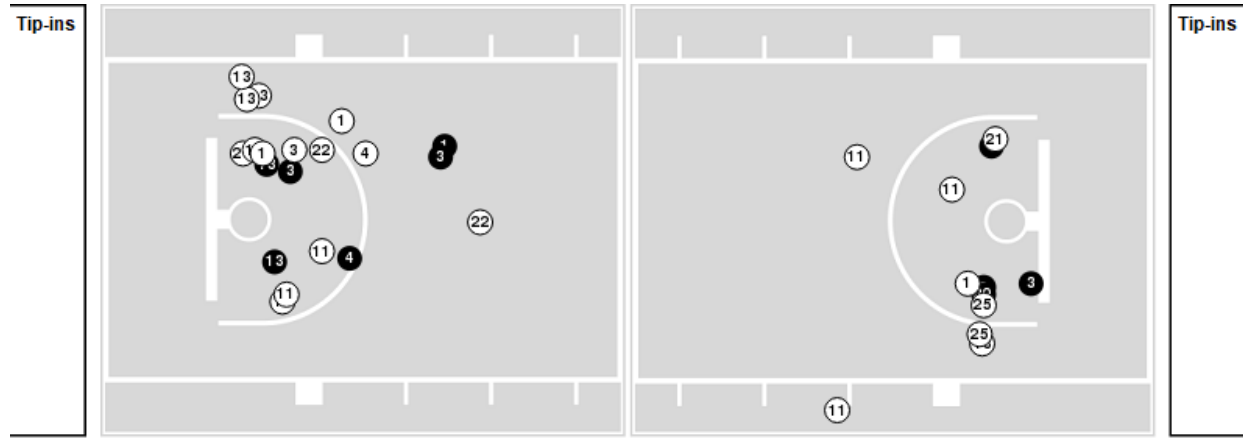

Blow Up Chart

● Made   ○ Missed   N - Player Number

Kentucky	M/A	%
Field Goals	15/57	26
2 Points	12/43	28
3 Points	3/14	21
Free Throws	19/22	86

Kentucky	M/A	%
Points in the Paint	20 (10 / 31)	32
Fast Break Points	10 (6/7)	86
Second Chance Points	3 (2/9)	22
Effective FG%	29