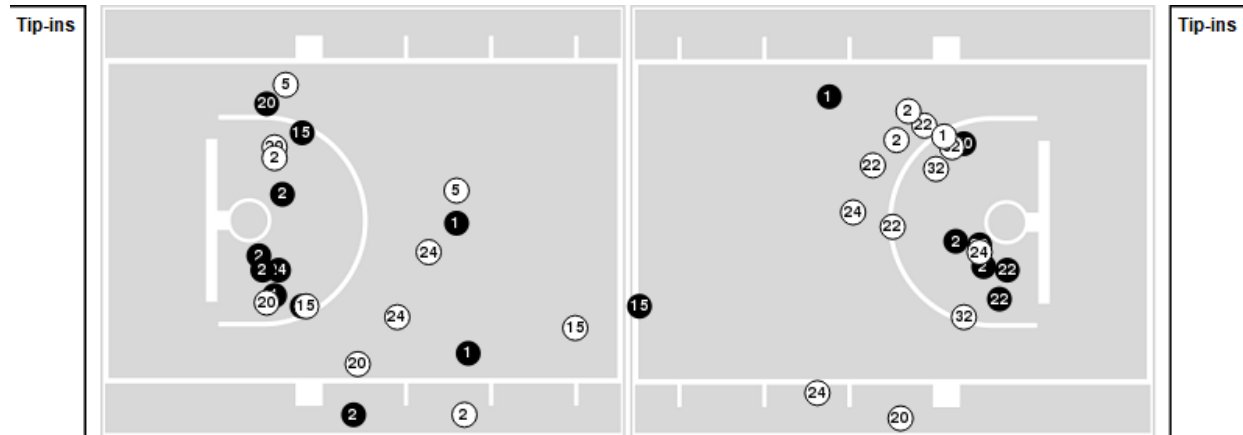

Blow Up Chart

● Made ○ Missed N - Player Number

Ole Miss	M/A	%
Field Goals	28/68	41
2 Points	22/52	42
3 Points	6/16	38
Free Throws	12/17	71

Ole Miss	M/A	%
Points in the Paint	36 (18 / 39)	46
Fast Break Points	10 (5/5)	100
Second Chance Points	16 (8/18)	44
Effective FG%	46