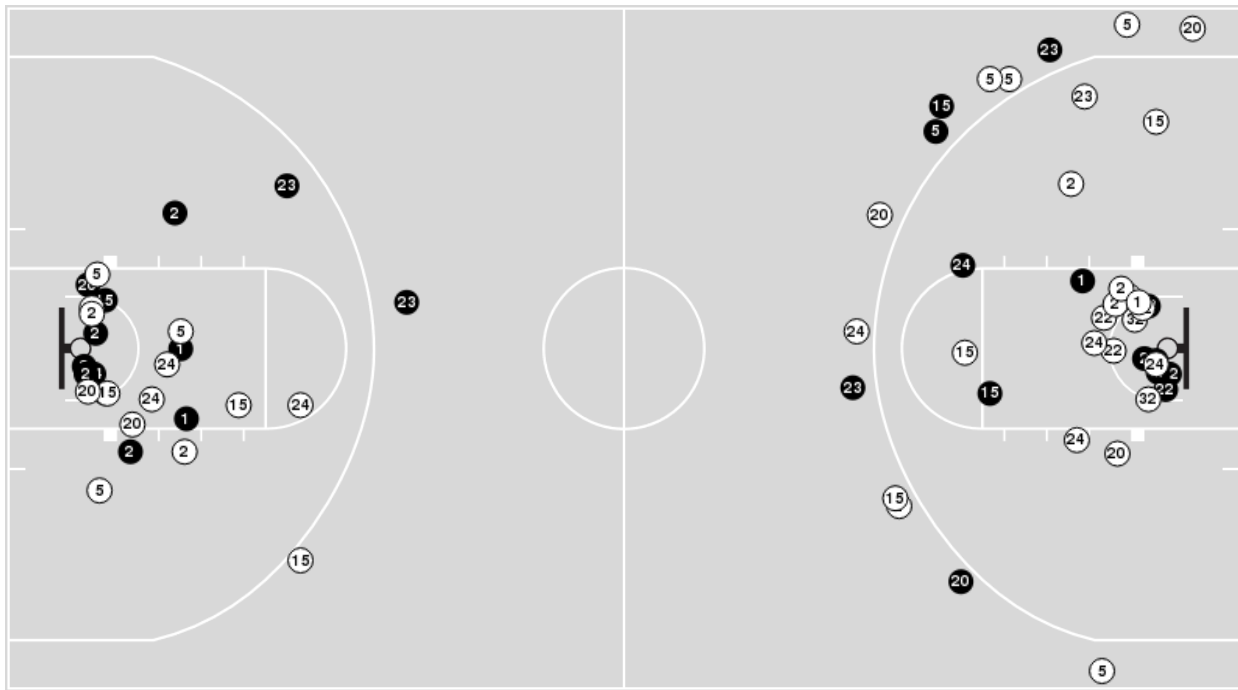

Kentucky at Ole Miss

02/13/23 The Sandy and John Black Pavilion at Ole Miss, Oxford
2022-23 Women's Basketball

Game Time: 6:00 PM
Game Duration: 1:58
Attendance: 2,391

Officials: Billy Smith, Maj Forsberg, Brian Garland

Players => 0, 1, 2, 5, 10, 12, 15, 20, 22, 23, 24, 32FG Types=>AllResults=>All

Ole Miss

All Field Goals