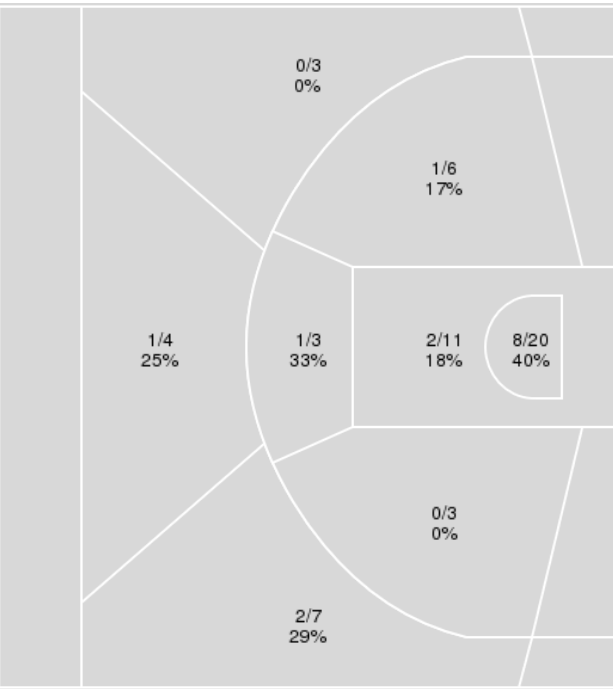

Kentucky

Ole Miss	M/A	%
Field Goals	28/68	41
2 Points	22/52	42
3 Points	6/16	38
Free Throws	12/17	71

Kentucky	M/A	%
Field Goals	15/57	26
2 Points	12/43	28
3 Points	3/14	21
Free Throws	19/22	86