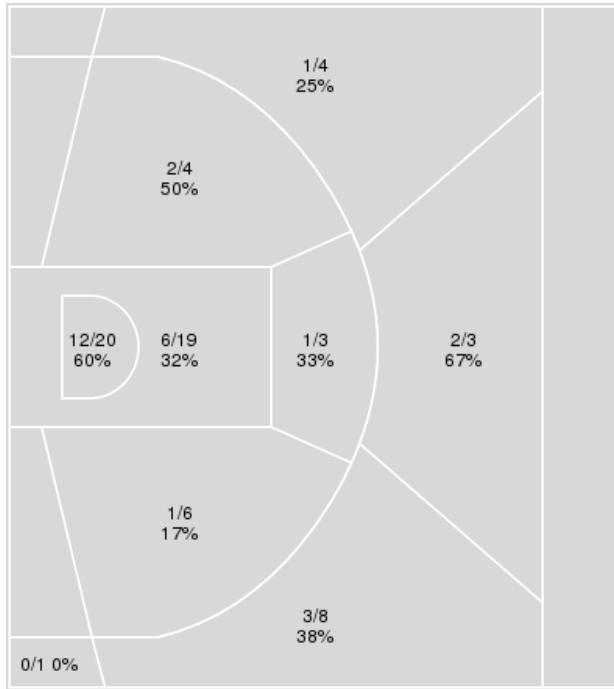

Kentucky at Ole Miss

02/13/23 The Sandy and John Black Pavilion at Ole Miss, Oxford
2022-23 Women's Basketball

Game Time: 6:00 PM
Game Duration: 1:58
Attendance: 2,391

Officials: Billy Smith, Maj Forsberg, Brian Garland

{ Players => 0, 1, 2, 5, 10, 12, 15, 20, 22, 23, 24, 32; } FG Types => All; { Players => All; } FG Types => All; Results => All;
Results => All;

Ole Miss