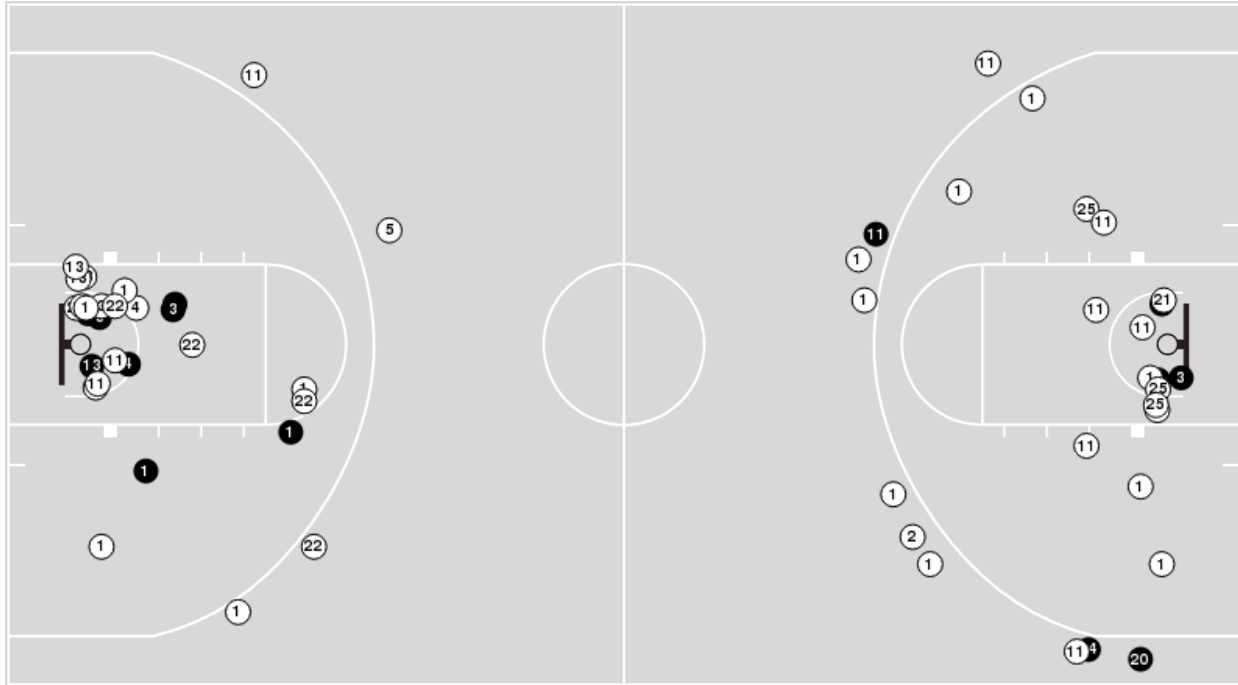

Kentucky at Ole Miss

02/13/23 The Sandy and John Black Pavilion at Ole Miss, Oxford
2022-23 Women's Basketball

Game Time: 6:00 PM
Game Duration: 1:58
Attendance: 2,391

Officials: Billy Smith, Maj Forsberg, Brian Garland

Players => AllFG Types=>AllResults=>All

Kentucky

All Field Goals