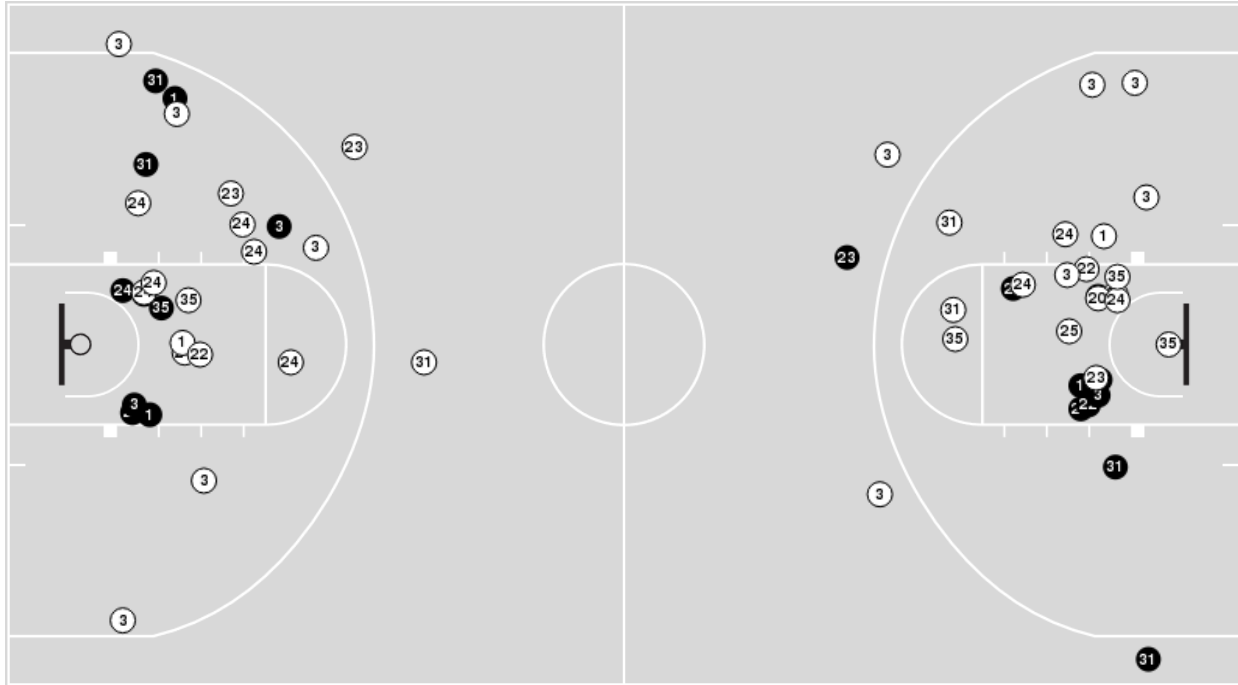

Georgia at Kentucky

02/16/23 Memorial Coliseum, Lexington
2022-23 Women's Basketball

Officials: Denise Brooks, Eric Brewton, Meadow Overstreet

Players => 0, 1, 2, 3, 10, 13, 20, 21, 22, 23, 24, 25, 30, 31, 35 FG Types=>All Results=>All

Georgia

All Field Goals