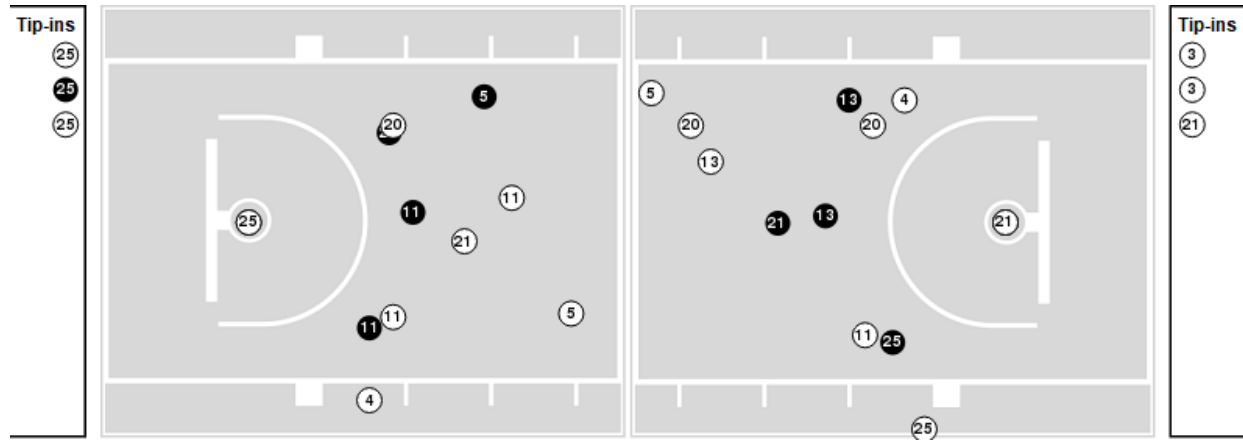

Blow Up Chart

● Made ○ Missed N - Player Number

Kentucky	M/A	%
Field Goals	14/50	28
2 Points	10/36	28
3 Points	4/14	29
Free Throws	8/18	44

Kentucky	M/A	%
Points in the Paint	18 (9 / 25)	36
Fast Break Points	0 (0/0)	0
Second Chance Points	8 (5/16)	31
Effective FG%	32