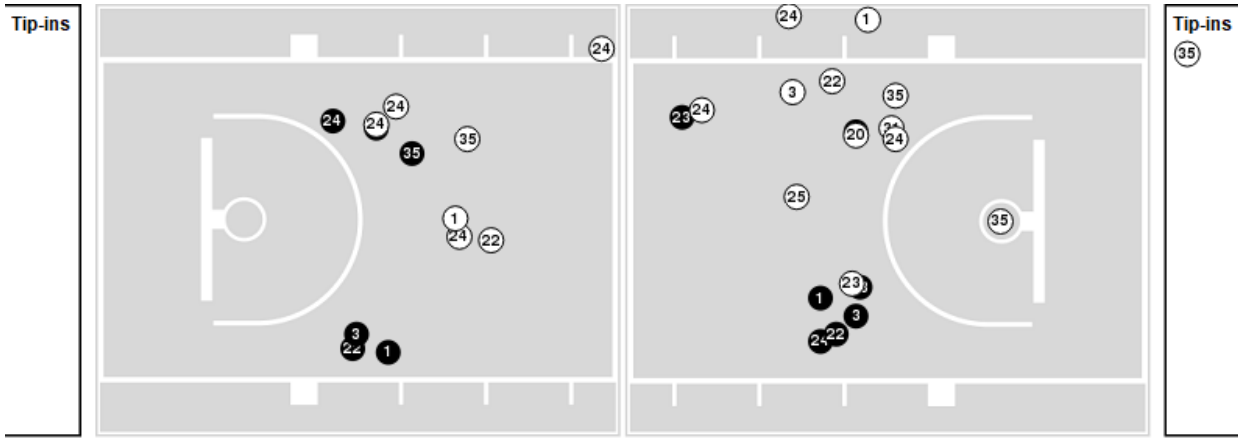

Blow Up Chart

● Made ○ Missed N - Player Number

Georgia	M/A	%
Field Goals	20/58	34
2 Points	18/51	35
3 Points	2/7	29
Free Throws	8/12	67

Georgia	M/A	%
Points in the Paint	26 (13 / 29)	45
Fast Break Points	8 (4/5)	80
Second Chance Points	6 (3/11)	27
Effective FG%	36