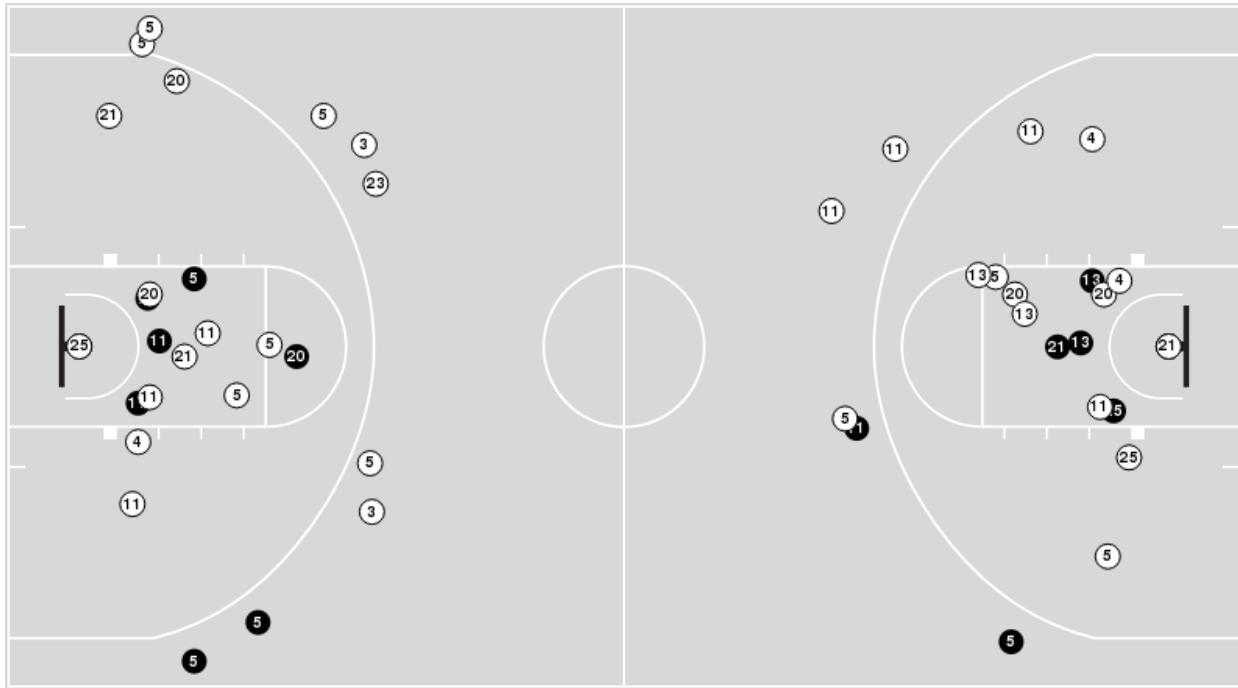

Georgia at Kentucky

02/16/23 Memorial Coliseum, Lexington
2022-23 Women's Basketball

Officials: Denise Brooks, Eric Brewton, Meadow Overstreet

Players => 0, 1, 2, 3, 4, 5, 11, 13, 20, 21, 22, 23, 24, 25, 34 FG Types=>AllResults=>All

Kentucky

All Field Goals