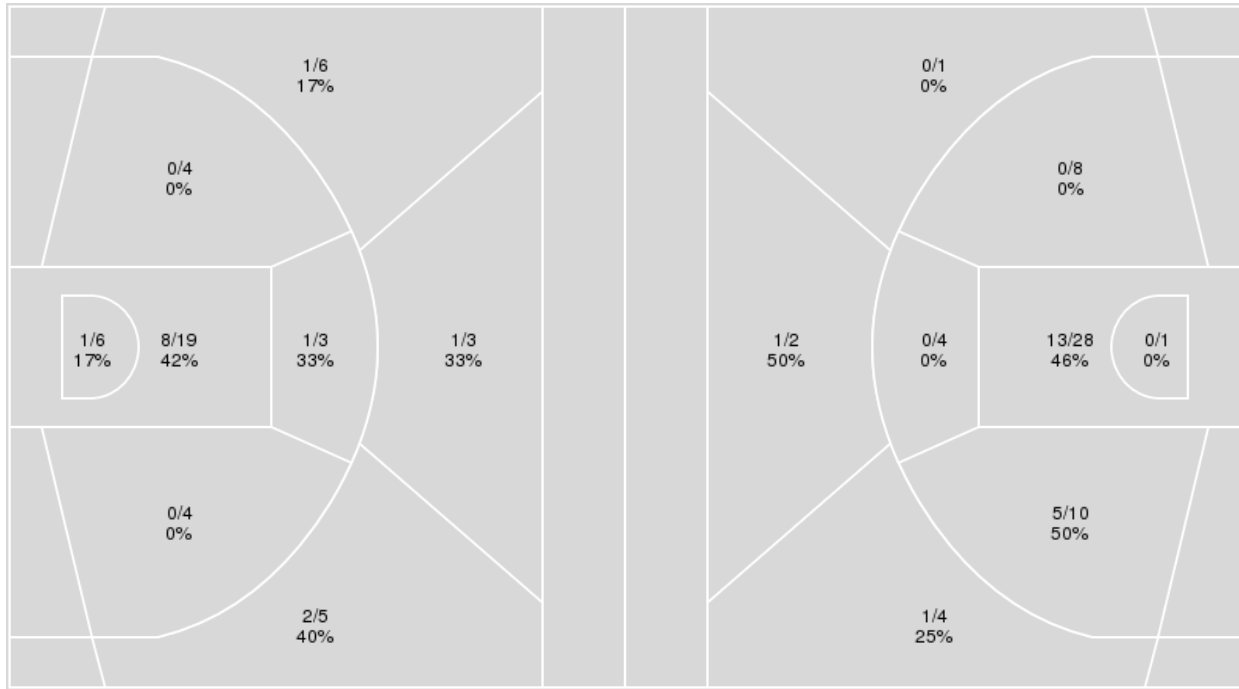

Georgia at Kentucky

02/16/23 Memorial Coliseum, Lexington
2022-23 Women's Basketball

Game Time: 7:00 PM
Game Duration: 2:01
Attendance: 3,308

Officials: Denise Brooks, Eric Brewton, Meadow Overstreet

{ Players => 0, 1, 2, 3, 4, 5, 11, 13, 20, 21, 22, 23, 24, 25, 34; } FG
Types => All; Results => All;

{ Players => 0, 1, 2, 3, 10, 13, 20, 21, 22, 23, 24, 25, 30, 31, 35; } FG
Types => All; Results => All;

Kentucky

Georgia

Kentucky	M/A	%
Field Goals	14/50	28
2 Points	10/36	28
3 Points	4/14	29
Free Throws	8/18	44

Georgia	M/A	%
Field Goals	20/58	34
2 Points	18/51	35
3 Points	2/7	29
Free Throws	8/12	67