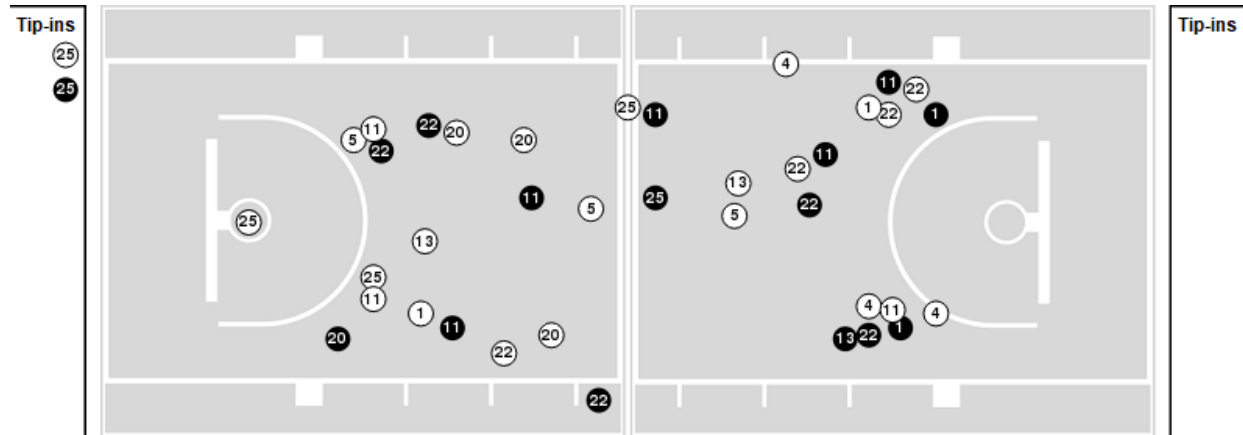

Blow Up Chart

● Made   ○ Missed   N - Player Number

Kentucky	M/A	%
Field Goals	24/65	37
2 Points	21/56	38
3 Points	3/9	33
Free Throws	12/16	75

Kentucky	M/A	%
Points in the Paint	30 (15 / 38)	39
Fast Break Points	4 (3/3)	100
Second Chance Points	10 (6/10)	60
Effective FG%	39