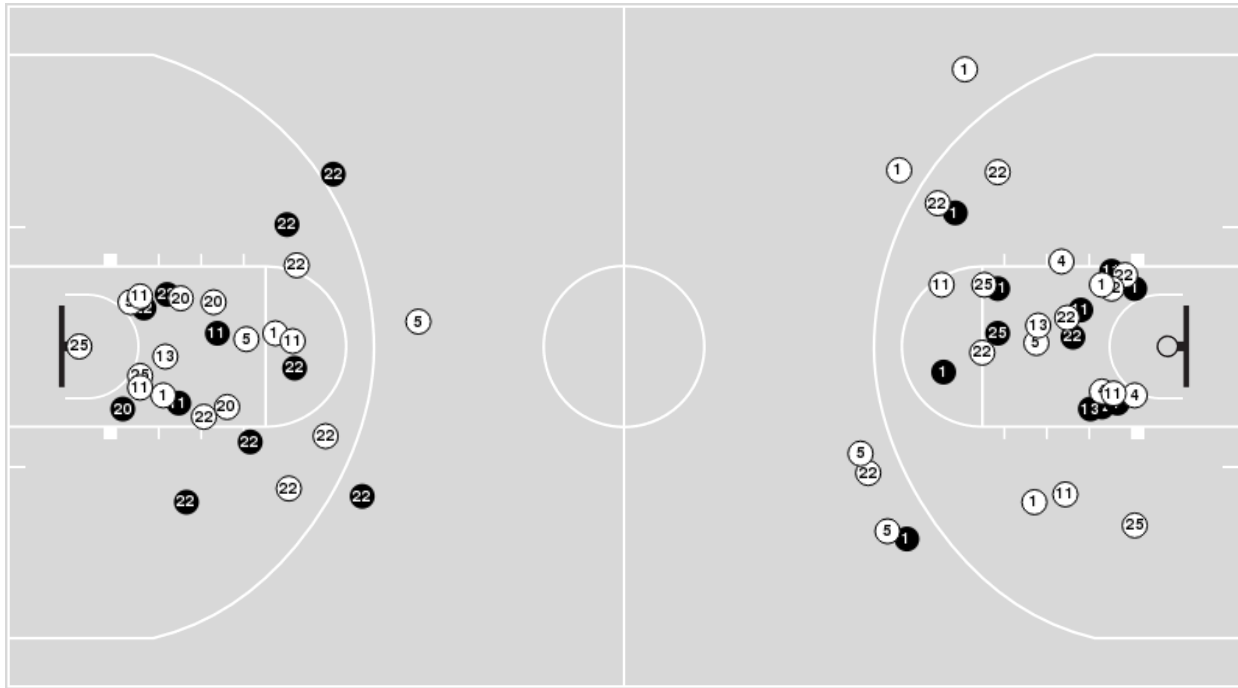

Officials: Brian Garland, Karen Preato, Teresa Stuck

Players => 0, 1, 2, 3, 4, 5, 11, 13, 20, 21, 22, 23, 24, 25, 34 FG Types=>All Results=>All

Kentucky

All Field Goals