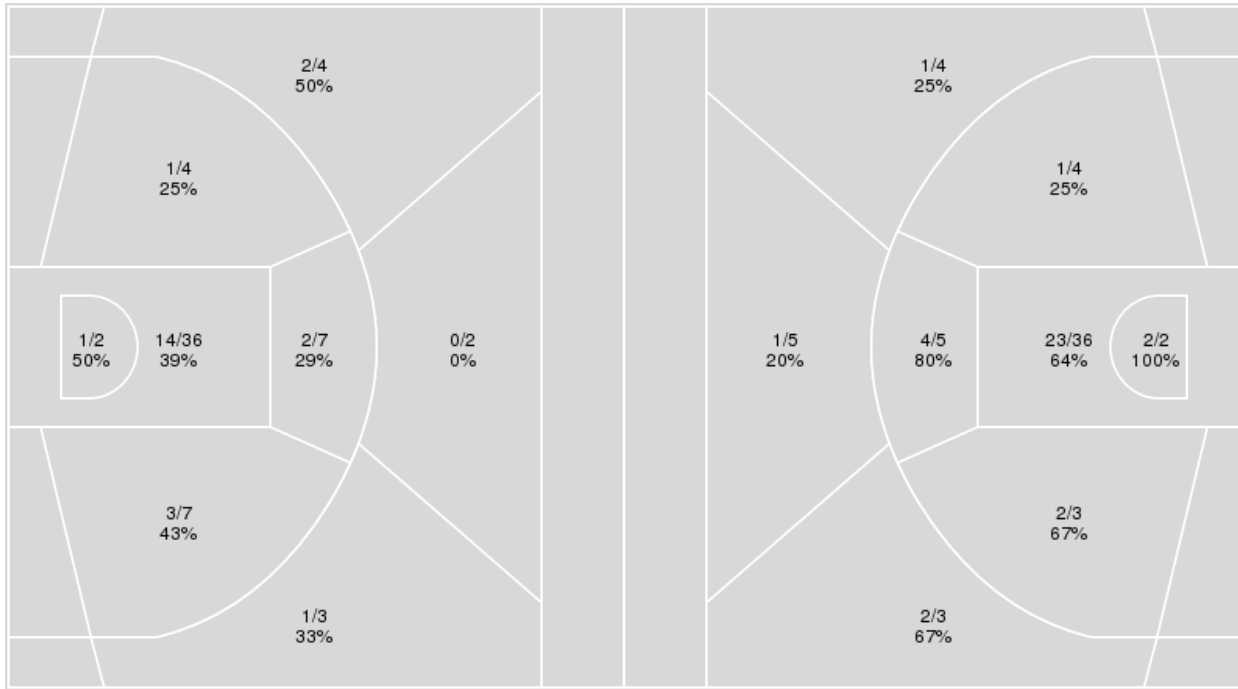

Officials: Brian Garland, Karen Preato, Teresa Stuck

{ Players => 0, 1, 2, 3, 4, 5, 11, 13, 20, 21, 22, 23, 24, 25, 34; } FG
Types => All; Results => All;

{ Players => 0, 1, 2, 4, 5, 10, 11, 12, 13, 14, 15, 20, 21, 25, 33, 53; } FG
Types => All; Results => All;

Kentucky

Tennessee

Kentucky	M/A	%
Field Goals	24/65	37
2 Points	21/56	38
3 Points	3/9	33
Free Throws	12/16	75

Tennessee	M/A	%
Field Goals	36/62	58
2 Points	32/50	64
3 Points	4/12	33
Free Throws	7/14	50