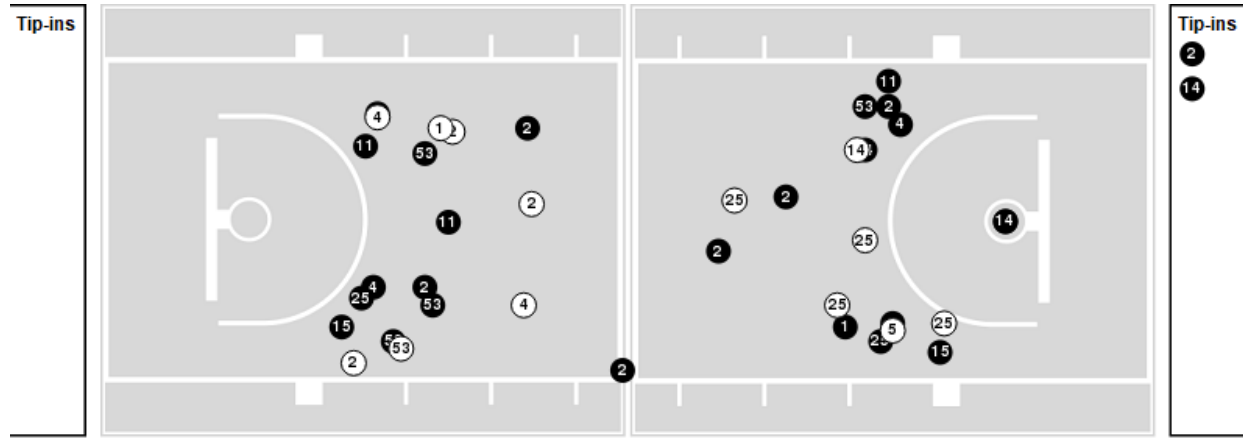

Blow Up Chart

● Made   ○ Missed   N - Player Number

Tennessee	M/A	%
Field Goals	36/62	58
2 Points	32/50	64
3 Points	4/12	33
Free Throws	7/14	50

Tennessee	M/A	%
Points in the Paint	50 (25 / 38)	66
Fast Break Points	14 (7/7)	100
Second Chance Points	13 (7/9)	78
Effective FG%	61