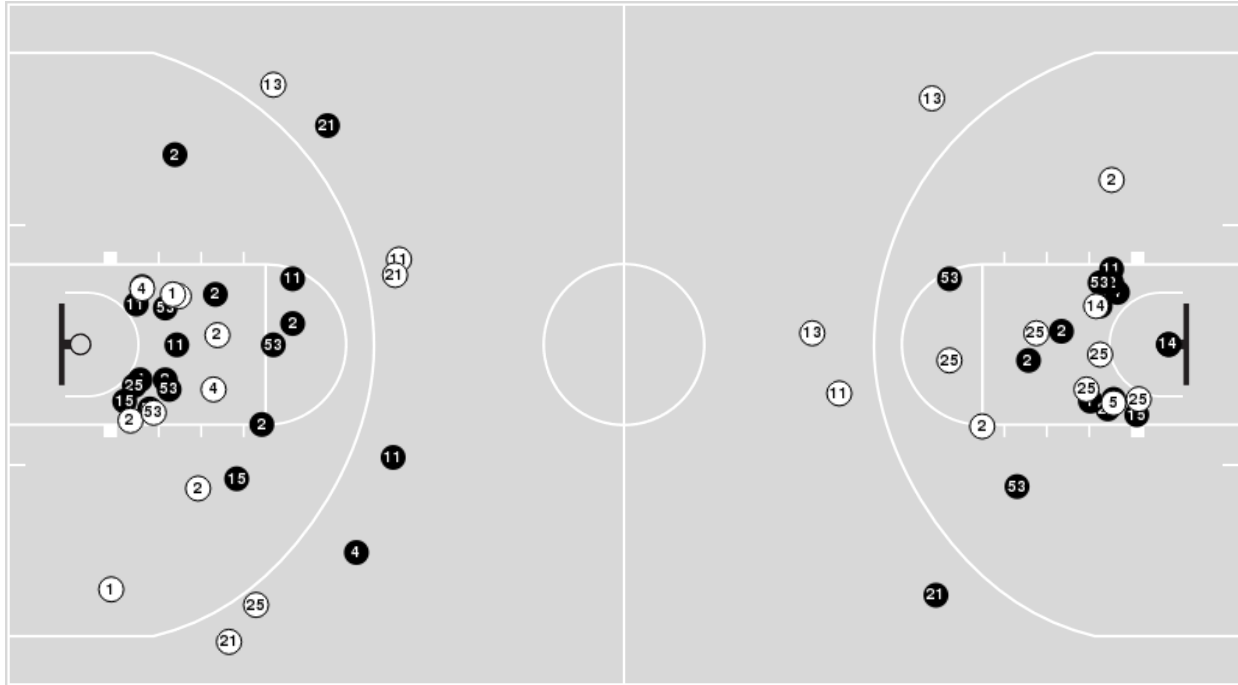

Players => 0, 1, 2, 4, 5, 10, 11, 12, 13, 14, 15, 20, 21, 25, 33, 53 FG Types=>All Results=>All

Tennessee

All Field Goals