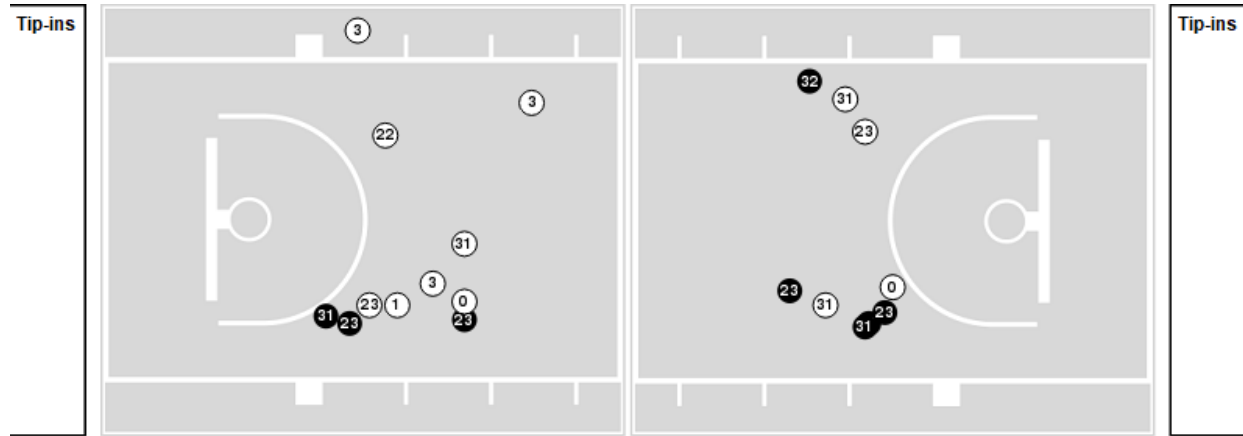

Officials: Tiffany Bird, Talisa Green, Natasha Camy

Players => 0, 1, 3, 4, 5, 10, 13, 15, 22, 23, 31, 32, 33FG Types=>AllResults=>All

Alabama

All Field Goals

Blow Up Chart

● Made ○ Missed N - Player Number