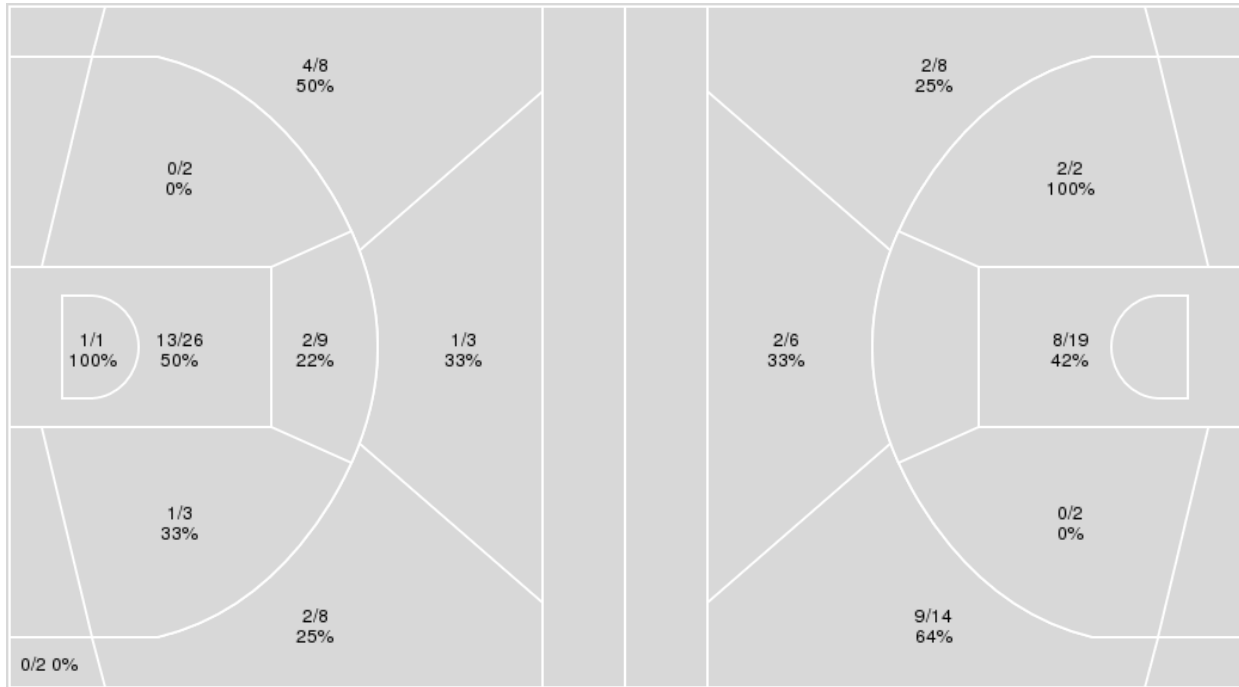

Alabama at Kentucky

02/09/23 Memorial Coliseum, Lexington
2022-23 Women's Basketball

Officials: Tiffany Bird, Talisa Green, Natasha Camy

{ Players => 0, 1, 2, 3, 4, 5, 11, 13, 20, 21, 22, 23, 24, 25, 34; } FG
Types => All; Results => All;

{ Players => 0, 1, 3, 4, 5, 10, 13, 15, 22, 23, 31, 32, 33; } FG Types =>
All; Results => All;

Kentucky

Alabama

Kentucky	M/A	%
Field Goals	24/62	39
2 Points	17/41	41
3 Points	7/21	33
Free Throws	10/12	83

Alabama	M/A	%
Field Goals	23/51	45
2 Points	10/23	43
3 Points	13/28	46
Free Throws	13/21	62