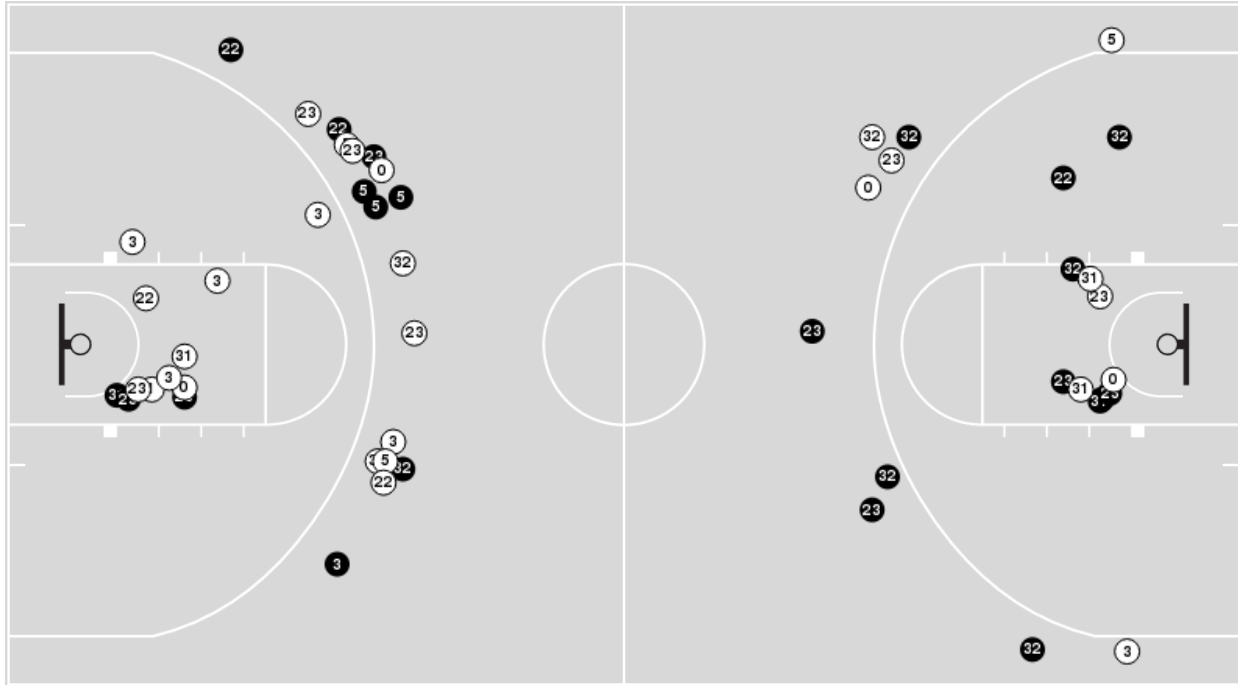

Officials: Tiffany Bird, Talisa Green, Natasha Camy

Players => 0, 1, 3, 4, 5, 10, 13, 15, 22, 23, 31, 32, 33FG Types=>AllResults=>All

Alabama

All Field Goals