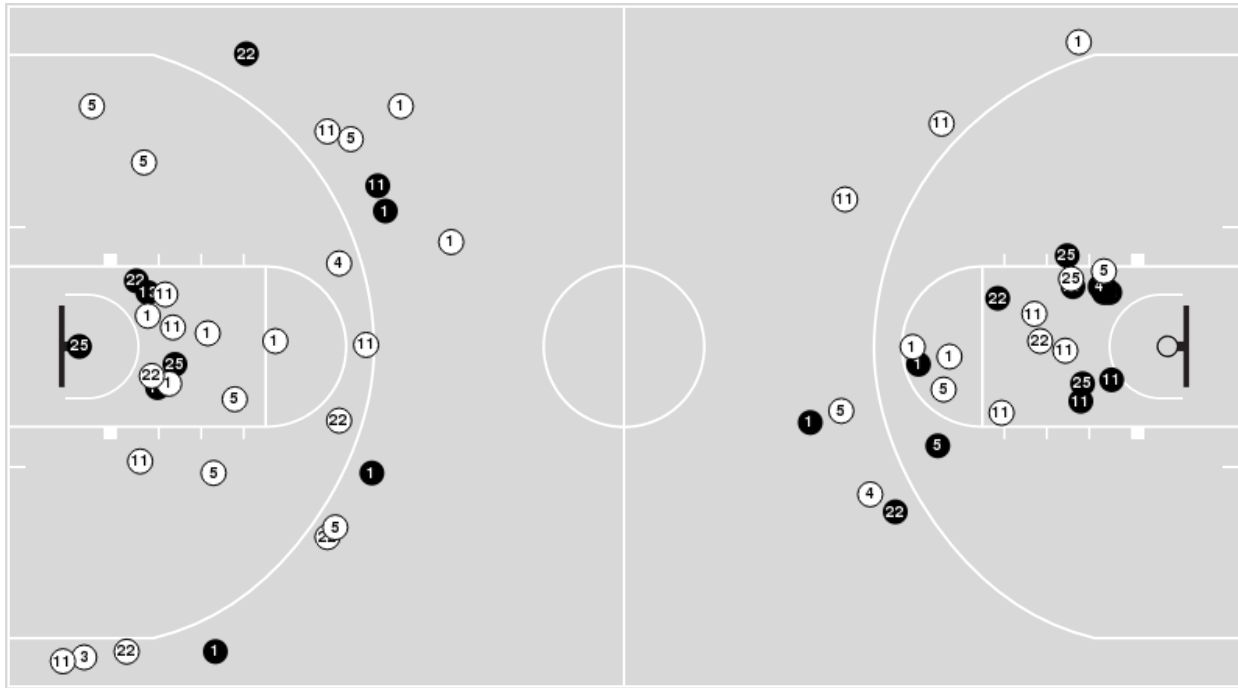

Alabama at Kentucky

02/09/23 Memorial Coliseum, Lexington
2022-23 Women's Basketball

Officials: Tiffany Bird, Talisa Green, Natasha Camy

Players => 0, 1, 2, 3, 4, 5, 11, 13, 20, 21, 22, 23, 24, 25, 34 FG Types=>AllResults=>All

Kentucky

All Field Goals