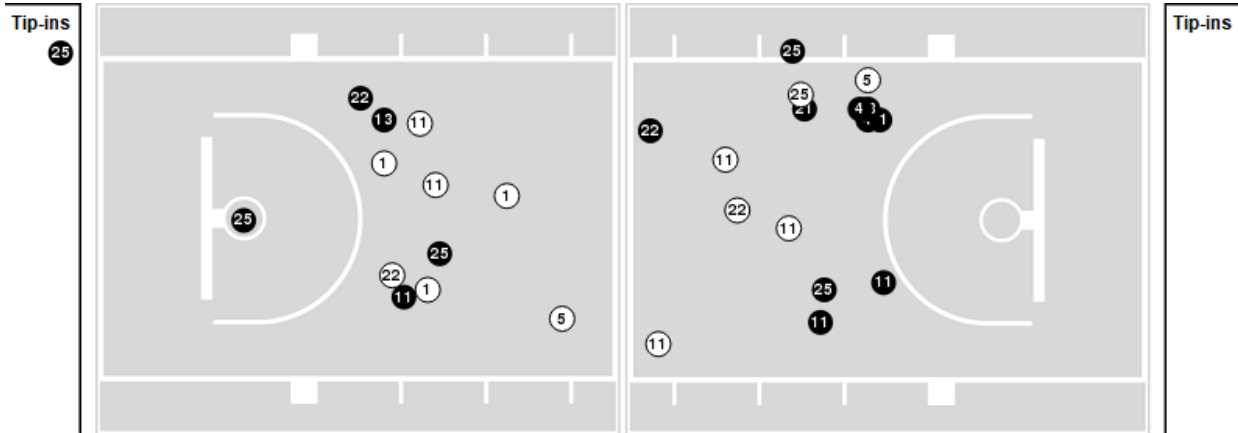

Blow Up Chart

● Made ○ Missed N - Player Number

Kentucky	M/A	%
Field Goals	24/62	39
2 Points	17/41	41
3 Points	7/21	33
Free Throws	10/12	83

Kentucky	M/A	%
Points in the Paint	28 (14 / 27)	52
Fast Break Points	2 (1/1)	100
Second Chance Points	17 (10/13)	77
Effective FG%	44