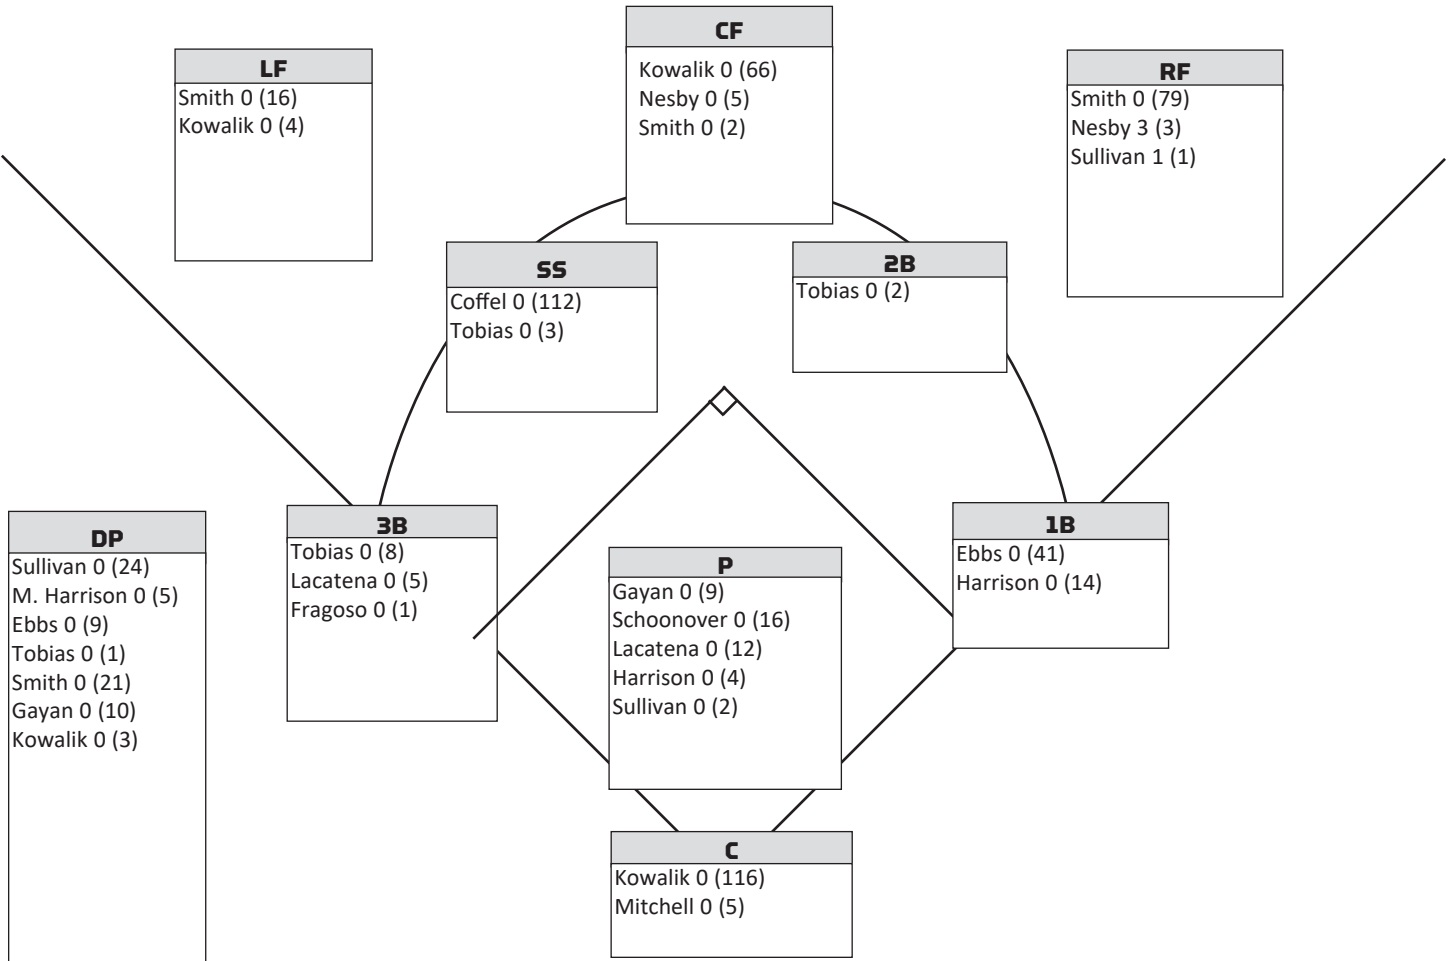

2023 STARTS BY BATTING ORDER

Player	1	2	3	4	5	6	7	8	9
Jenna Blanton	.	.	.	.	.	.	.	.	.
Lauryn Borzilleri	.	.	.	.	.	.	.	.	.
Erin Coffel	.	.	.	.	.	.	.	.	.
Taylor Ebbs	.	.	.	.	.	.	.	.	.
Ella Emmert	.	.	.	.	.	.	.	.	.
Victoria Fragoso	.	.	.	.	.	.	.	.	.
Karissa Hamilton	.	.	.	.	.	.	.	.	.
Izzy Harrison	.	.	.	.	.	.	.	.	.
Meeko Harrison	.	.	.	.	.	.	.	.	.
Taylor Hess	.	.	.	.	.	.	.	.	.
Lauren Johnson	.	.	.	.	.	.	.	.	.
Kayla Kowalik	.	.	.	.	.	.	.	.	.
Alexia Lacatena	.	.	.	.	.	.	.	.	.
Grace Lorsung	.	.	.	.	.	.	.	.	.
Hallie Mitchell	.	.	.	.	.	.	.	.	.
Vanessa Nesby	.	.	.	.	.	.	.	.	.
Stephanie Schoonover	.	.	.	.	.	.	.	.	.
Rylea Smith	.	.	.	.	.	.	.	.	.
Kennedy Sullivan	.	.	.	.	.	.	.	.	.
Kyndal Tinnell	.	.	.	.	.	.	.	.	.
Erica Thulen	.	.	.	.	.	.	.	.	.
Margaret Tobias	.	.	.	.	.	.	.	.	.
Princess Valencia	.	.	.	.	.	.	.	.	.

STARTS BY POSITION IN 2022 (CAREER)