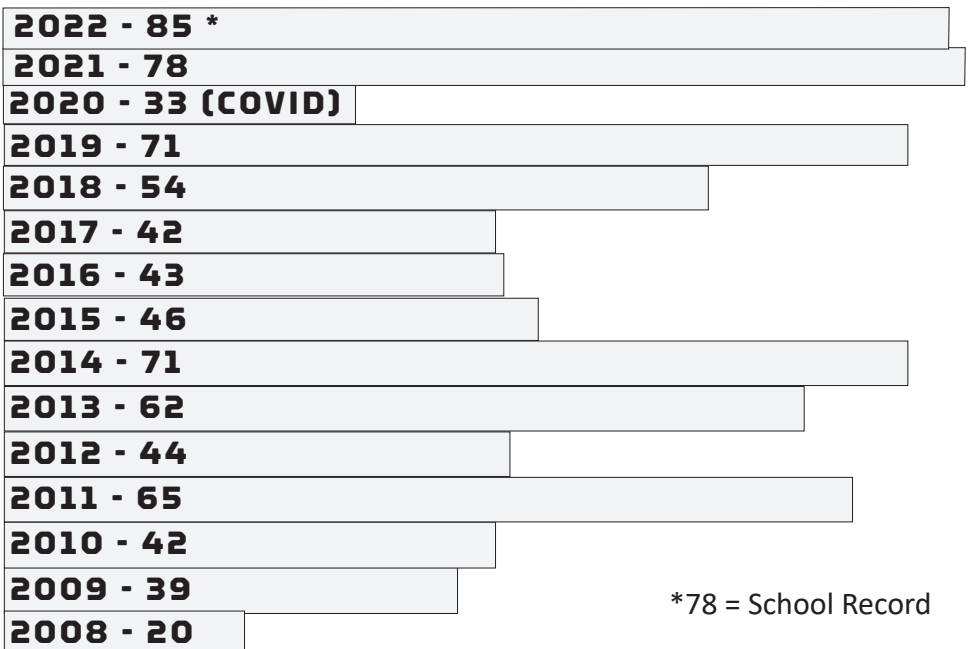

*=School Record of SEC series won in single season

KENTUCKY HOME RUN TRACKER UNDER COACH KRISTINE HIMES

*78 = School Record