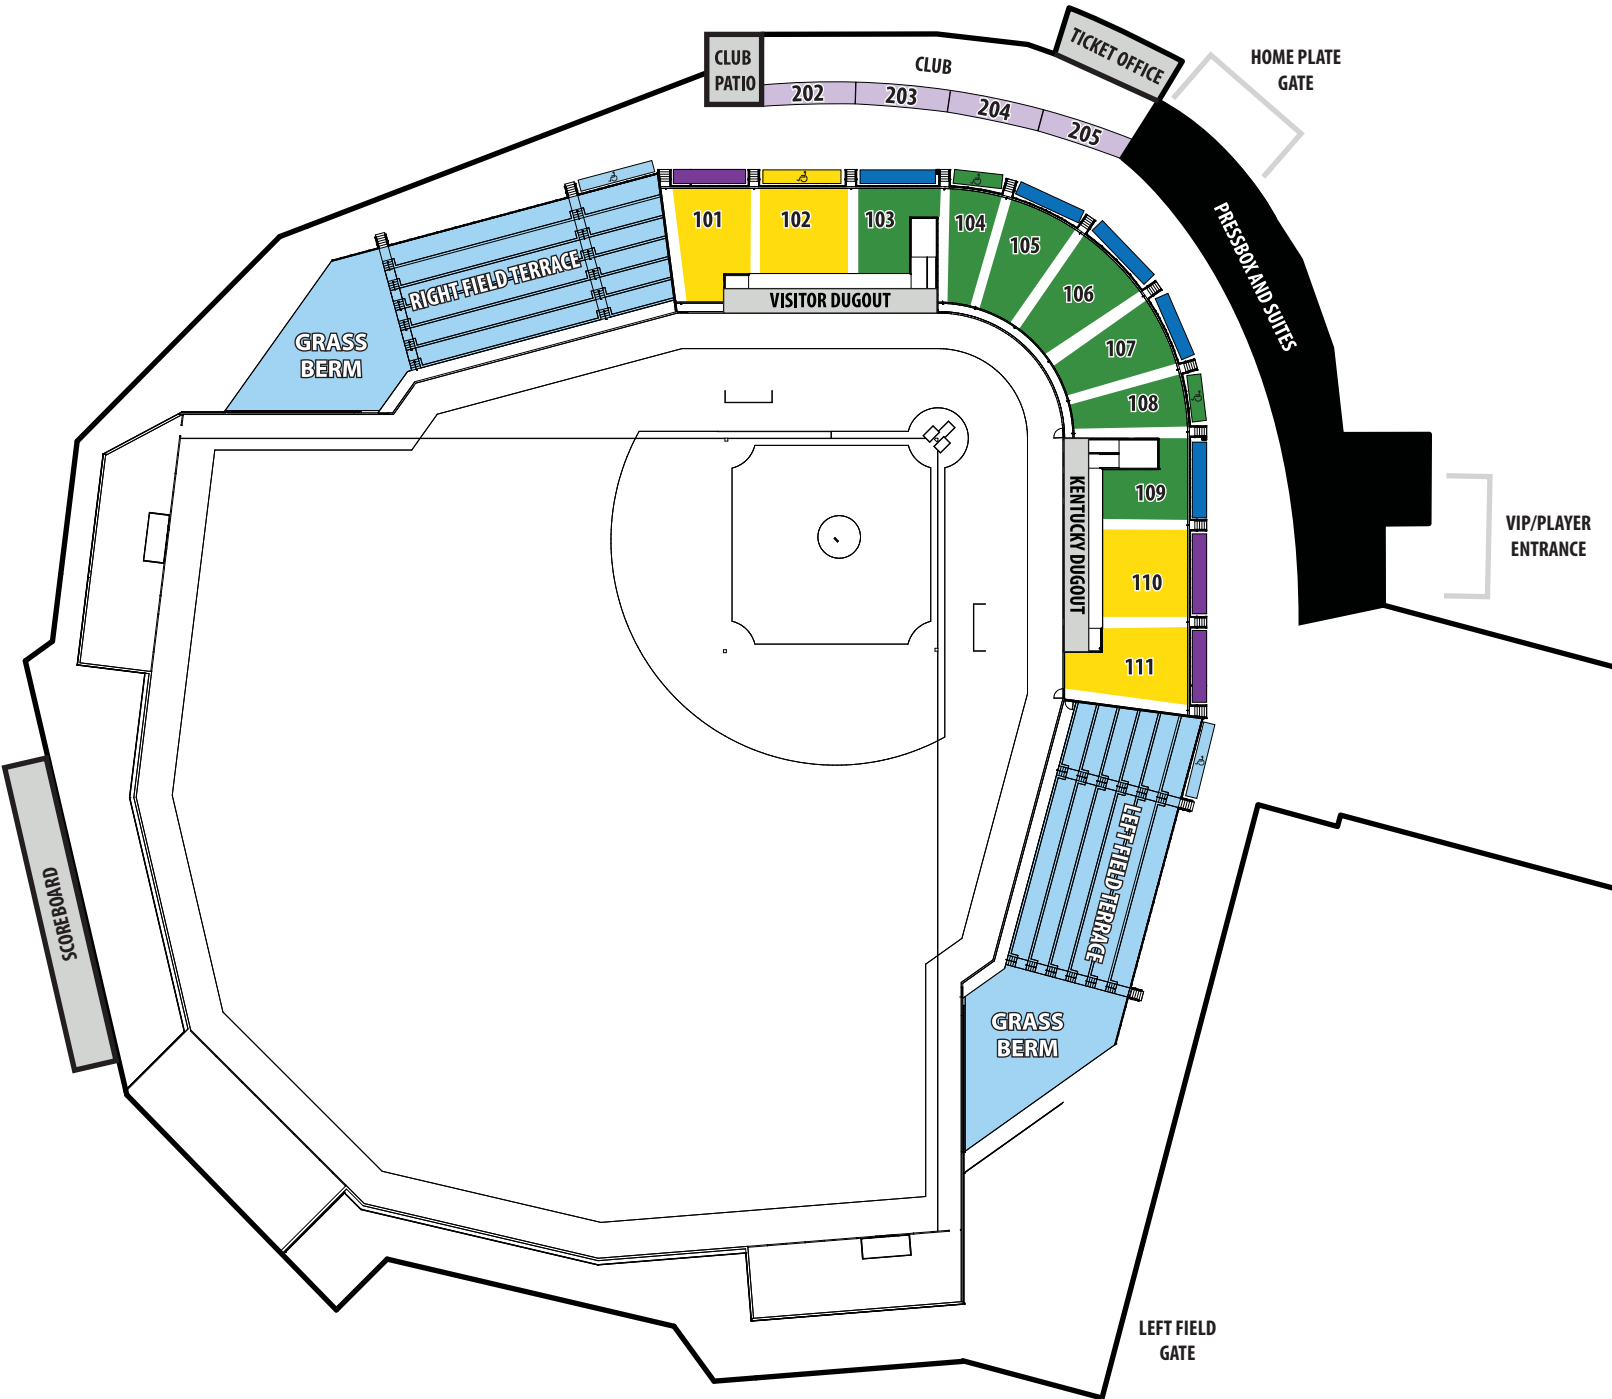

# KENTUCKY PROUD PARK

LOCATION	
	Club Seating
	Loge Seating
	Box Seating
	Home Plate Reserved
	Dugout Chairbacks
	Terrace/Berm